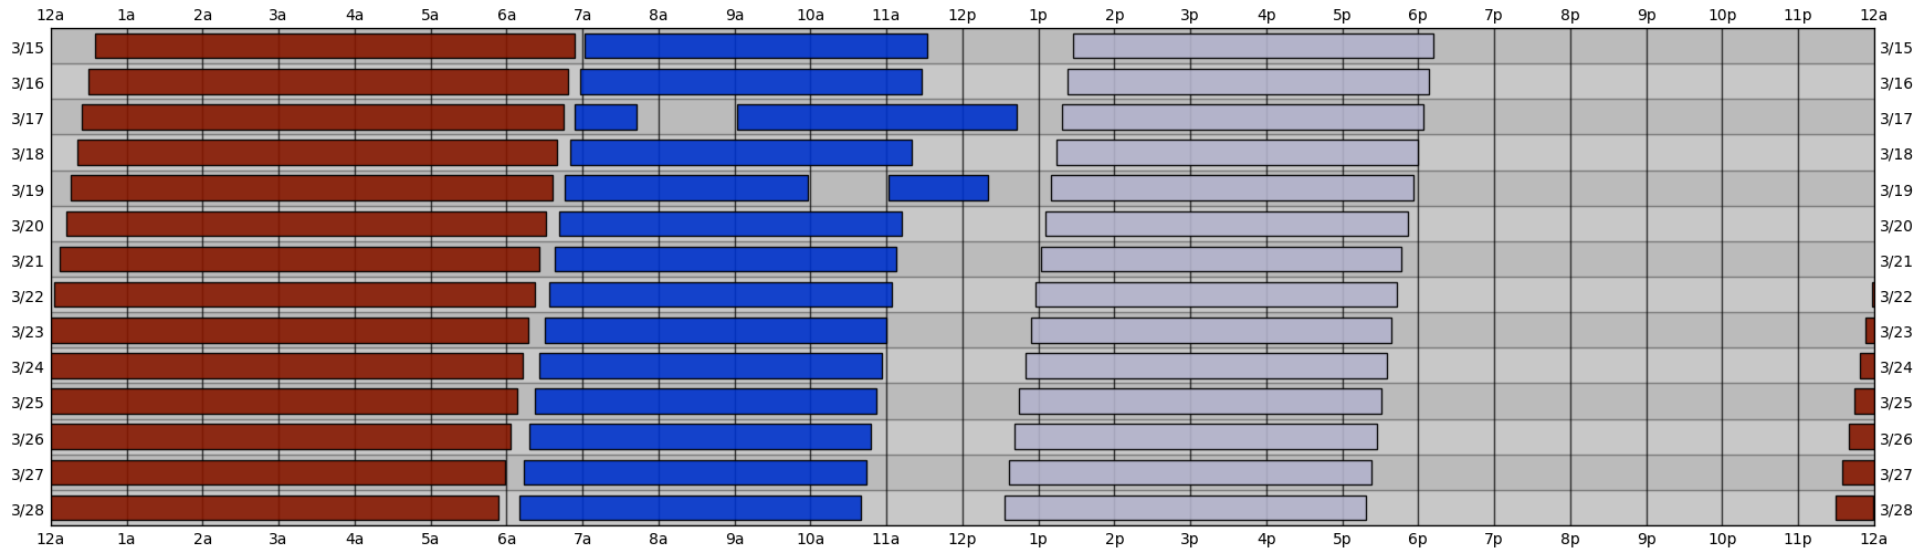

South Pole Satellite Schedule

UTC

Date	SPTR Pass 1			SPTR Pass 2			SPTR Pass 3			SPTR Pass 4			SPTR Pass 5			Total Dur	DSCS Pass		SKY4C Pass	
	Start	End	Dur	Start	End	Dur	Start	End	Dur	Start	End	Dur	Start	End	Dur		Start	End	Start	End
03/15/23	07:02 AM	11:32 AM	04:30	No Pass	No Pass	00:00	No Pass	No Pass	00:00	No Pass	No Pass	00:00	No Pass	No Pass	00:00	04:30	01:27 PM	06:12 PM	06:13 PM	06:54 AM
03/16/23	06:58 AM	11:28 AM	04:30	No Pass	No Pass	00:00	No Pass	No Pass	00:00	No Pass	No Pass	00:00	No Pass	No Pass	00:00	04:30	01:23 PM	06:08 PM	06:09 PM	06:49 AM
03/17/23	06:54 AM	07:43 AM	00:49	09:02 AM	12:43 PM	03:41	No Pass	No Pass	00:00	No Pass	No Pass	00:00	No Pass	No Pass	00:00	04:30	01:19 PM	06:04 PM	06:05 PM	06:45 AM
03/18/23	06:50 AM	11:20 AM	04:30	No Pass	No Pass	00:00	No Pass	No Pass	00:00	No Pass	No Pass	00:00	No Pass	No Pass	00:00	04:30	01:14 PM	06:00 PM	06:01 PM	06:40 AM
03/19/23	06:46 AM	09:58 AM	03:12	11:02 AM	12:20 PM	01:18	No Pass	No Pass	00:00	No Pass	No Pass	00:00	No Pass	No Pass	00:00	04:30	01:10 PM	05:56 PM	05:57 PM	06:36 AM
03/20/23	06:42 AM	11:12 AM	04:30	No Pass	No Pass	00:00	No Pass	No Pass	00:00	No Pass	No Pass	00:00	No Pass	No Pass	00:00	04:30	01:06 PM	05:52 PM	05:53 PM	06:31 AM
03/21/23	06:38 AM	11:08 AM	04:30	No Pass	No Pass	00:00	No Pass	No Pass	00:00	No Pass	No Pass	00:00	No Pass	No Pass	00:00	04:30	01:02 PM	05:47 PM	05:48 PM	06:26 AM
03/22/23	06:34 AM	11:04 AM	04:30	No Pass	No Pass	00:00	No Pass	No Pass	00:00	No Pass	No Pass	00:00	No Pass	No Pass	00:00	04:30	12:58 PM	05:43 PM	11:58 PM	06:17 AM
03/23/23	06:30 AM	11:00 AM	04:30	No Pass	No Pass	00:00	No Pass	No Pass	00:00	No Pass	No Pass	00:00	No Pass	No Pass	00:00	04:30	12:54 PM	05:39 PM	11:53 PM	06:13 AM
03/24/23	06:26 AM	10:56 AM	04:30	No Pass	No Pass	00:00	No Pass	No Pass	00:00	No Pass	No Pass	00:00	No Pass	No Pass	00:00	04:30	12:50 PM	05:35 PM	11:49 PM	06:08 AM
03/25/23	06:22 AM	10:52 AM	04:30	No Pass	No Pass	00:00	No Pass	No Pass	00:00	No Pass	No Pass	00:00	No Pass	No Pass	00:00	04:30	12:45 PM	05:31 PM	11:44 PM	06:03 AM
03/26/23	06:18 AM	10:48 AM	04:30	No Pass	No Pass	00:00	No Pass	No Pass	00:00	No Pass	No Pass	00:00	No Pass	No Pass	00:00	04:30	12:41 PM	05:27 PM	11:40 PM	05:59 AM
03/27/23	06:14 AM	10:44 AM	04:30	No Pass	No Pass	00:00	No Pass	No Pass	00:00	No Pass	No Pass	00:00	No Pass	No Pass	00:00	04:30	12:37 PM	05:23 PM	11:35 PM	05:54 AM
03/28/23	06:10 AM	10:40 AM	04:30	No Pass	No Pass	00:00	No Pass	No Pass	00:00	No Pass	No Pass	00:00	No Pass	No Pass	00:00	04:30	12:33 PM	05:19 PM	11:30 PM	11:59 PM