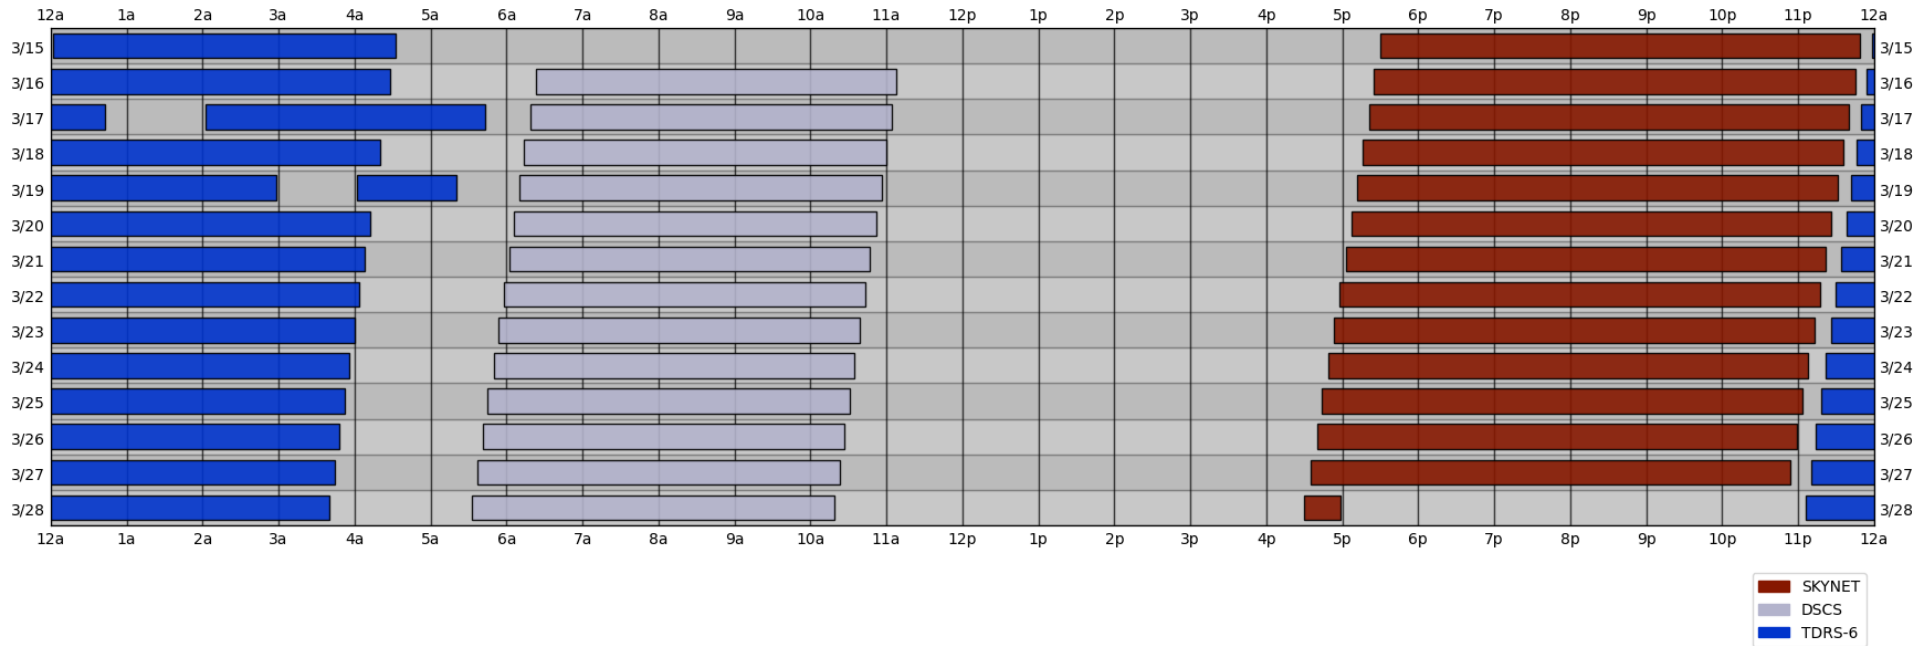

South Pole Satellite Schedule

PDT

Date	SPTR Pass 1			SPTR Pass 2			SPTR Pass 3			SPTR Pass 4			SPTR Pass 5			Total Dur	DSCS Pass		SKY4C Pass	
	Start	End	Dur	Start	End	Dur	Start	End	Dur	Start	End	Dur	Start	End	Dur		Start	End	Start	End
03/16/23	11:54 PM	12:43 AM	00:49	No Pass	No Pass	00:00	No Pass	No Pass	00:00	No Pass	No Pass	00:00	No Pass	No Pass	00:00	00:49	06:23 AM	11:08 AM	05:25 PM	11:45 PM
03/17/23	02:02 AM	05:43 AM	03:41	11:50 PM	04:20 AM	04:30	No Pass	No Pass	00:00	No Pass	No Pass	00:00	No Pass	No Pass	00:00	08:11	06:19 AM	11:04 AM	05:21 PM	11:40 PM
03/18/23	11:46 PM	02:58 AM	03:12	No Pass	No Pass	00:00	No Pass	No Pass	00:00	No Pass	No Pass	00:00	No Pass	No Pass	00:00	03:12	06:14 AM	11:00 AM	05:16 PM	11:36 PM
03/19/23	04:02 AM	05:20 AM	01:18	11:42 PM	04:12 AM	04:30	No Pass	No Pass	00:00	No Pass	No Pass	00:00	No Pass	No Pass	00:00	05:48	06:10 AM	10:56 AM	05:12 PM	11:31 PM
03/20/23	11:38 PM	04:08 AM	04:30	No Pass	No Pass	00:00	No Pass	No Pass	00:00	No Pass	No Pass	00:00	No Pass	No Pass	00:00	04:30	06:06 AM	10:52 AM	05:07 PM	11:26 PM
03/21/23	11:34 PM	04:04 AM	04:30	No Pass	No Pass	00:00	No Pass	No Pass	00:00	No Pass	No Pass	00:00	No Pass	No Pass	00:00	04:30	06:02 AM	10:47 AM	05:03 PM	11:22 PM
03/22/23	11:30 PM	04:00 AM	04:30	No Pass	No Pass	00:00	No Pass	No Pass	00:00	No Pass	No Pass	00:00	No Pass	No Pass	00:00	04:30	05:58 AM	10:43 AM	04:58 PM	11:17 PM
03/23/23	11:26 PM	03:56 AM	04:30	No Pass	No Pass	00:00	No Pass	No Pass	00:00	No Pass	No Pass	00:00	No Pass	No Pass	00:00	04:30	05:54 AM	10:39 AM	04:53 PM	11:13 PM
03/24/23	11:22 PM	03:52 AM	04:30	No Pass	No Pass	00:00	No Pass	No Pass	00:00	No Pass	No Pass	00:00	No Pass	No Pass	00:00	04:30	05:50 AM	10:35 AM	04:49 PM	11:22 PM
03/25/23	11:18 PM	03:48 AM	04:30	No Pass	No Pass	00:00	No Pass	No Pass	00:00	No Pass	No Pass	00:00	No Pass	No Pass	00:00	04:30	05:45 AM	10:31 AM	04:44 PM	11:18 PM
03/26/23	11:14 PM	03:44 AM	04:30	No Pass	No Pass	00:00	No Pass	No Pass	00:00	No Pass	No Pass	00:00	No Pass	No Pass	00:00	04:30	05:41 AM	10:27 AM	04:40 PM	11:14 PM
03/27/23	11:10 PM	03:40 AM	04:30	No Pass	No Pass	00:00	No Pass	No Pass	00:00	No Pass	No Pass	00:00	No Pass	No Pass	00:00	04:30	05:37 AM	10:23 AM	04:35 PM	11:10 PM
03/28/23	11:06 PM	03:36 AM	04:30	No Pass	No Pass	00:00	No Pass	No Pass	00:00	No Pass	No Pass	00:00	No Pass	No Pass	00:00	04:30	05:33 AM	10:19 AM	04:30 PM	04:59 PM