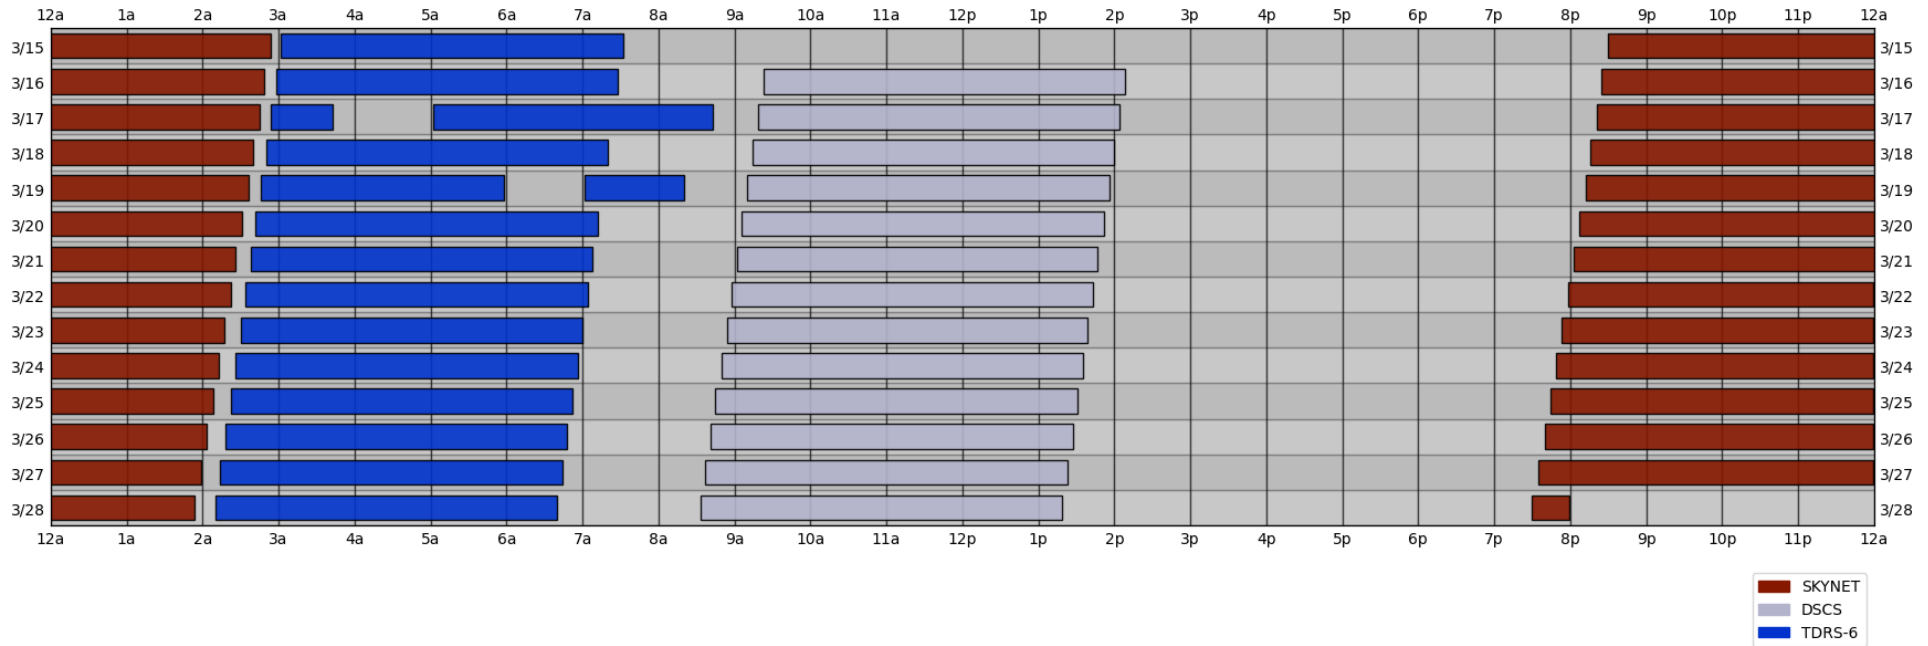

South Pole Satellite Schedule

EDT

Date	SPTR Pass 1			SPTR Pass 2			SPTR Pass 3			SPTR Pass 4			SPTR Pass 5			Total Dur	DSCS Pass		SKY4C Pass	
	Start	End	Dur	Start	End	Dur	Start	End	Dur	Start	End	Dur	Start	End	Dur		Start	End	Start	End
03/16/23	02:58 AM	07:28 AM	04:30	No Pass	No Pass	00:00	No Pass	No Pass	00:00	No Pass	No Pass	00:00	No Pass	No Pass	00:00	04:30	09:23 AM	02:08 PM	08:25 PM	02:45 AM
03/17/23	02:54 AM	03:43 AM	00:49	05:02 AM	08:43 AM	03:41	No Pass	No Pass	00:00	No Pass	No Pass	00:00	No Pass	No Pass	00:00	04:30	09:19 AM	02:04 PM	08:21 PM	02:40 AM
03/18/23	02:50 AM	07:20 AM	04:30	No Pass	No Pass	00:00	No Pass	No Pass	00:00	No Pass	No Pass	00:00	No Pass	No Pass	00:00	04:30	09:14 AM	02:00 PM	08:16 PM	02:36 AM
03/19/23	02:46 AM	05:58 AM	03:12	07:02 AM	08:20 AM	01:18	No Pass	No Pass	00:00	No Pass	No Pass	00:00	No Pass	No Pass	00:00	04:30	09:10 AM	01:56 PM	08:12 PM	02:31 AM
03/20/23	02:42 AM	07:12 AM	04:30	No Pass	No Pass	00:00	No Pass	No Pass	00:00	No Pass	No Pass	00:00	No Pass	No Pass	00:00	04:30	09:06 AM	01:52 PM	08:07 PM	02:26 AM
03/21/23	02:38 AM	07:08 AM	04:30	No Pass	No Pass	00:00	No Pass	No Pass	00:00	No Pass	No Pass	00:00	No Pass	No Pass	00:00	04:30	09:02 AM	01:47 PM	08:03 PM	02:22 AM
03/22/23	02:34 AM	07:04 AM	04:30	No Pass	No Pass	00:00	No Pass	No Pass	00:00	No Pass	No Pass	00:00	No Pass	No Pass	00:00	04:30	08:58 AM	01:43 PM	07:58 PM	11:59 PM
03/23/23	02:30 AM	07:00 AM	04:30	No Pass	No Pass	00:00	No Pass	No Pass	00:00	No Pass	No Pass	00:00	No Pass	No Pass	00:00	04:30	08:54 AM	01:39 PM	07:53 PM	11:59 PM
03/24/23	02:26 AM	06:56 AM	04:30	No Pass	No Pass	00:00	No Pass	No Pass	00:00	No Pass	No Pass	00:00	No Pass	No Pass	00:00	04:30	08:50 AM	01:35 PM	07:49 PM	11:59 PM
03/25/23	02:22 AM	06:52 AM	04:30	No Pass	No Pass	00:00	No Pass	No Pass	00:00	No Pass	No Pass	00:00	No Pass	No Pass	00:00	04:30	08:45 AM	01:31 PM	07:44 PM	11:59 PM
03/26/23	02:18 AM	06:48 AM	04:30	No Pass	No Pass	00:00	No Pass	No Pass	00:00	No Pass	No Pass	00:00	No Pass	No Pass	00:00	04:30	08:41 AM	01:27 PM	07:40 PM	11:59 PM
03/27/23	02:14 AM	06:44 AM	04:30	No Pass	No Pass	00:00	No Pass	No Pass	00:00	No Pass	No Pass	00:00	No Pass	No Pass	00:00	04:30	08:37 AM	01:23 PM	07:35 PM	11:59 PM
03/28/23	02:10 AM	06:40 AM	04:30	No Pass	No Pass	00:00	No Pass	No Pass	00:00	No Pass	No Pass	00:00	No Pass	No Pass	00:00	04:30	08:33 AM	01:19 PM	07:30 PM	07:59 PM