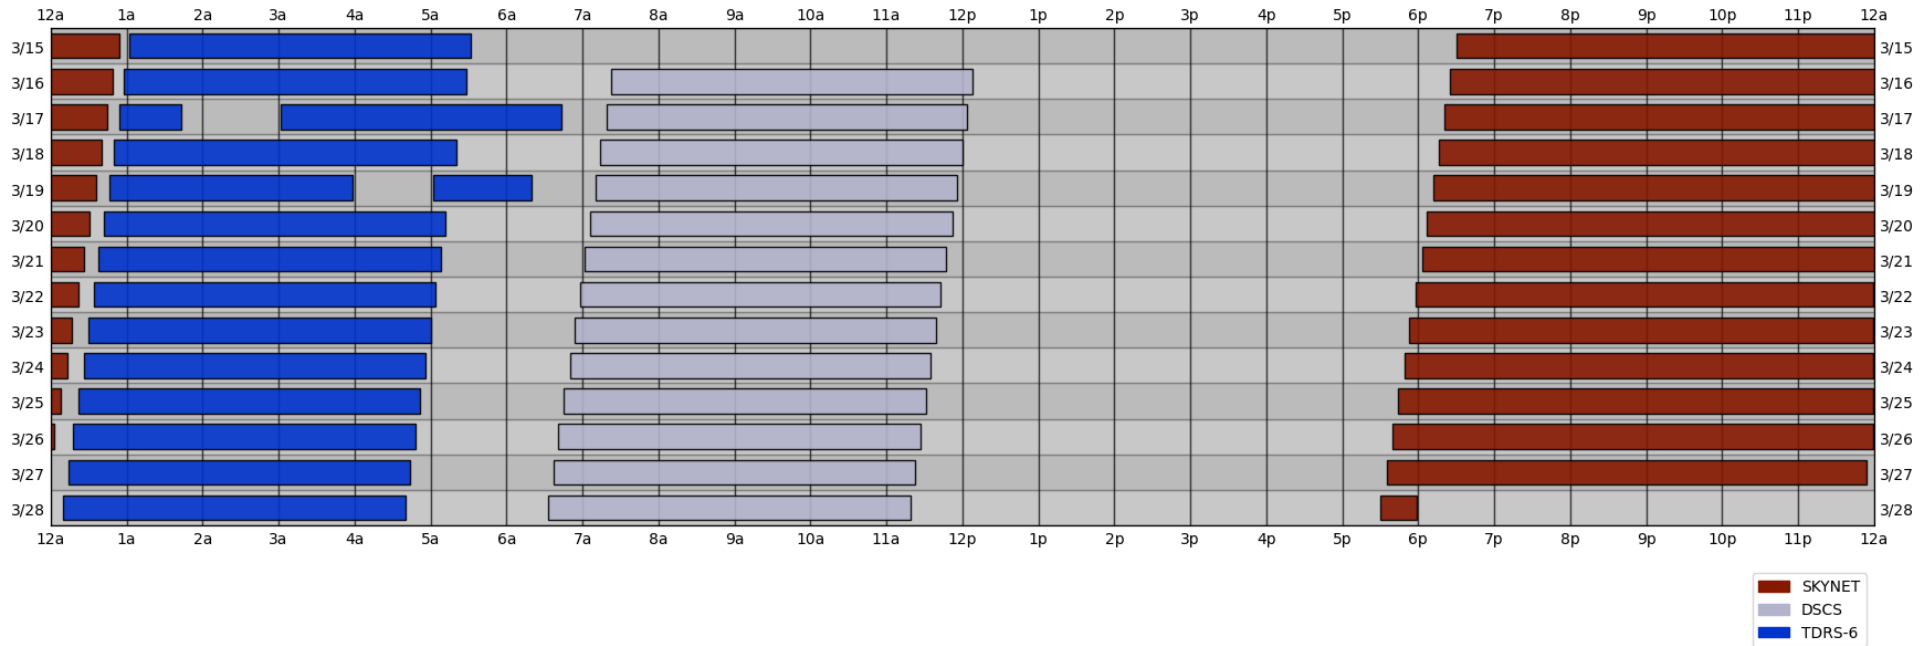

South Pole Satellite Schedule

MDT

	SPTR Pass 1			SPTR Pass 2			SPTR Pass 3			SPTR Pass 4			SPTR Pass 5			Total	DSCS Pass		SKY4C Pass	
Date	Start	End	Dur	Start	End	Dur	Start	End	Dur	Start	End	Dur	Start	End	Dur	Dur	Start	End	Start	End
03/16/23	12:58 AM	05:28 AM	04:30	No Pass	No Pass	00:00	No Pass	No Pass	00:00	No Pass	No Pass	00:00	No Pass	No Pass	00:00	04:30	07:23 AM	12:08 PM	06:25 PM	12:45 AM
03/17/23	12:54 AM	01:43 AM	00:49	03:02 AM	06:43 AM	03:41	No Pass	No Pass	00:00	No Pass	No Pass	00:00	No Pass	No Pass	00:00	04:30	07:19 AM	12:04 PM	06:21 PM	12:40 AM
03/18/23	12:50 AM	05:20 AM	04:30	No Pass	No Pass	00:00	No Pass	No Pass	00:00	No Pass	No Pass	00:00	No Pass	No Pass	00:00	04:30	07:14 AM	12:00 PM	06:16 PM	12:36 AM
03/19/23	12:46 AM	03:58 AM	03:12	05:02 AM	06:20 AM	01:18	No Pass	No Pass	00:00	No Pass	No Pass	00:00	No Pass	No Pass	00:00	04:30	07:10 AM	11:56 AM	06:12 PM	12:31 AM
03/20/23	12:42 AM	05:12 AM	04:30	No Pass	No Pass	00:00	No Pass	No Pass	00:00	No Pass	No Pass	00:00	No Pass	No Pass	00:00	04:30	07:06 AM	11:52 AM	06:07 PM	12:26 AM
03/21/23	12:38 AM	05:08 AM	04:30	No Pass	No Pass	00:00	No Pass	No Pass	00:00	No Pass	No Pass	00:00	No Pass	No Pass	00:00	04:30	07:02 AM	11:47 AM	06:03 PM	12:22 AM
03/22/23	12:34 AM	05:04 AM	04:30	No Pass	No Pass	00:00	No Pass	No Pass	00:00	No Pass	No Pass	00:00	No Pass	No Pass	00:00	04:30	06:58 AM	11:43 AM	05:58 PM	11:59 PM
03/23/23	12:30 AM	05:00 AM	04:30	No Pass	No Pass	00:00	No Pass	No Pass	00:00	No Pass	No Pass	00:00	No Pass	No Pass	00:00	04:30	06:54 AM	11:39 AM	05:53 PM	11:59 PM
03/24/23	12:26 AM	04:56 AM	04:30	No Pass	No Pass	00:00	No Pass	No Pass	00:00	No Pass	No Pass	00:00	No Pass	No Pass	00:00	04:30	06:50 AM	11:35 AM	05:49 PM	11:59 PM
03/25/23	12:22 AM	04:52 AM	04:30	No Pass	No Pass	00:00	No Pass	No Pass	00:00	No Pass	No Pass	00:00	No Pass	No Pass	00:00	04:30	06:45 AM	11:31 AM	05:44 PM	11:59 PM
03/26/23	12:18 AM	04:48 AM	04:30	No Pass	No Pass	00:00	No Pass	No Pass	00:00	No Pass	No Pass	00:00	No Pass	No Pass	00:00	04:30	06:41 AM	11:27 AM	05:40 PM	11:59 PM
03/27/23	12:14 AM	04:44 AM	04:30	No Pass	No Pass	00:00	No Pass	No Pass	00:00	No Pass	No Pass	00:00	No Pass	No Pass	00:00	04:30	06:37 AM	11:23 AM	05:35 PM	11:54 PM
03/28/23	12:10 AM	04:40 AM	04:30	No Pass	No Pass	00:00	No Pass	No Pass	00:00	No Pass	No Pass	00:00	No Pass	No Pass	00:00	04:30	06:33 AM	11:19 AM	05:30 PM	05:59 PM