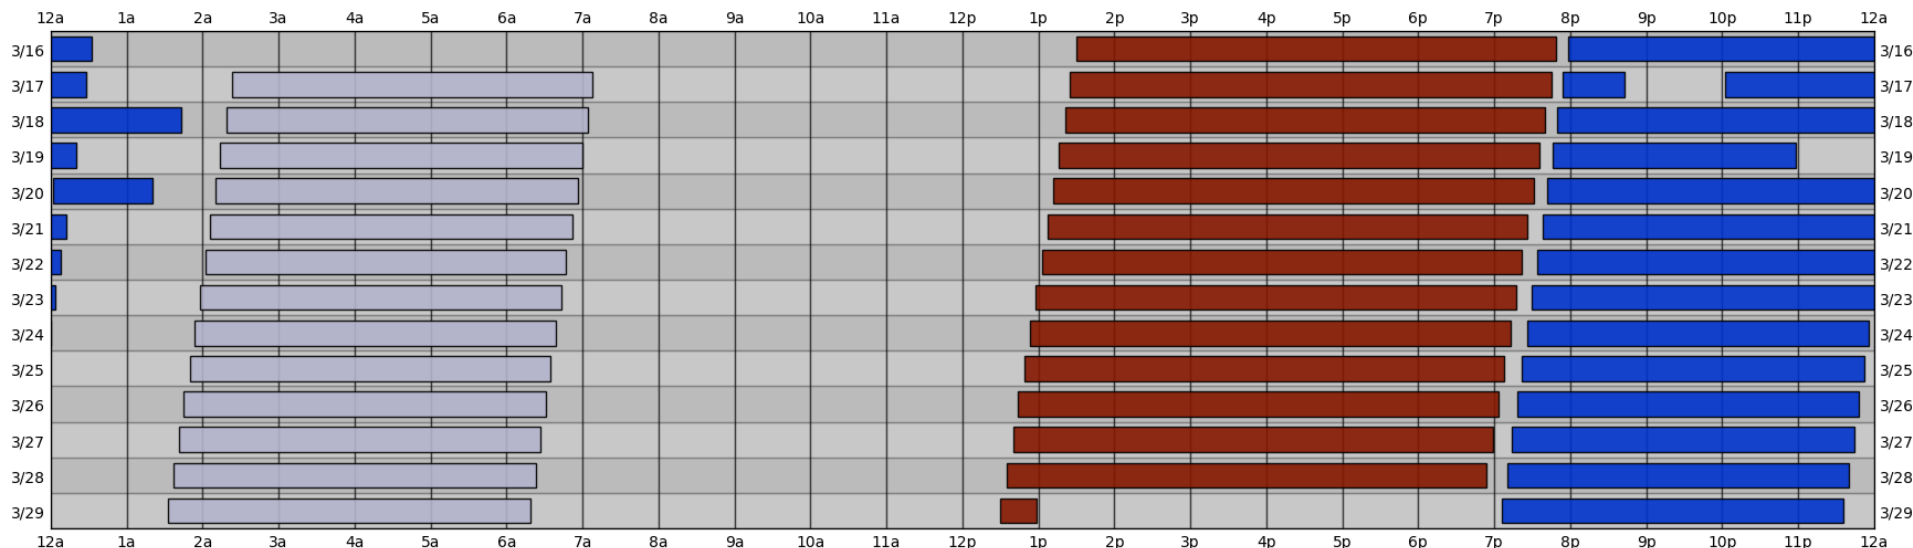

South Pole Satellite Schedule

NZDT

Date	SPTR Pass 1			SPTR Pass 2			SPTR Pass 3			SPTR Pass 4			SPTR Pass 5			Total Dur	DSCS Pass		SKY4C Pass	
	Start	End	Dur	Start	End	Dur	Start	End	Dur	Start	End	Dur	Start	End	Dur		Start	End	Start	End
03/17/23	07:54 PM	08:43 PM	00:49	10:02 PM	01:43 AM	03:41	No Pass	No Pass	00:00	No Pass	No Pass	00:00	No Pass	No Pass	00:00	04:30	02:23 AM	07:08 AM	01:25 PM	07:45 PM
03/18/23	07:50 PM	12:20 AM	04:30	No Pass	No Pass	00:00	No Pass	No Pass	00:00	No Pass	No Pass	00:00	No Pass	No Pass	00:00	04:30	02:19 AM	07:04 AM	01:21 PM	07:40 PM
03/19/23	07:46 PM	10:58 PM	03:12	No Pass	No Pass	00:00	No Pass	No Pass	00:00	No Pass	No Pass	00:00	No Pass	No Pass	00:00	03:12	02:14 AM	07:00 AM	01:16 PM	07:36 PM
03/20/23	12:02 AM	01:20 AM	01:18	07:42 PM	12:12 AM	04:30	No Pass	No Pass	00:00	No Pass	No Pass	00:00	No Pass	No Pass	00:00	05:48	02:10 AM	06:56 AM	01:12 PM	07:31 PM
03/21/23	07:38 PM	12:08 AM	04:30	No Pass	No Pass	00:00	No Pass	No Pass	00:00	No Pass	No Pass	00:00	No Pass	No Pass	00:00	04:30	02:06 AM	06:52 AM	01:07 PM	07:26 PM
03/22/23	07:34 PM	12:04 AM	04:30	No Pass	No Pass	00:00	No Pass	No Pass	00:00	No Pass	No Pass	00:00	No Pass	No Pass	00:00	04:30	02:02 AM	06:47 AM	01:03 PM	07:22 PM
03/23/23	07:30 PM	12:00 AM	04:30	No Pass	No Pass	00:00	No Pass	No Pass	00:00	No Pass	No Pass	00:00	No Pass	No Pass	00:00	04:30	01:58 AM	06:43 AM	12:58 PM	07:17 PM
03/24/23	07:26 PM	11:56 PM	04:30	No Pass	No Pass	00:00	No Pass	No Pass	00:00	No Pass	No Pass	00:00	No Pass	No Pass	00:00	04:30	01:54 AM	06:39 AM	12:53 PM	07:13 PM
03/25/23	07:22 PM	11:52 PM	04:30	No Pass	No Pass	00:00	No Pass	No Pass	00:00	No Pass	No Pass	00:00	No Pass	No Pass	00:00	04:30	01:50 AM	06:35 AM	12:49 PM	07:22 PM
03/26/23	07:18 PM	11:48 PM	04:30	No Pass	No Pass	00:00	No Pass	No Pass	00:00	No Pass	No Pass	00:00	No Pass	No Pass	00:00	04:30	01:45 AM	06:31 AM	12:44 PM	07:18 PM
03/27/23	07:14 PM	11:44 PM	04:30	No Pass	No Pass	00:00	No Pass	No Pass	00:00	No Pass	No Pass	00:00	No Pass	No Pass	00:00	04:30	01:41 AM	06:27 AM	12:40 PM	07:14 PM
03/28/23	07:10 PM	11:40 PM	04:30	No Pass	No Pass	00:00	No Pass	No Pass	00:00	No Pass	No Pass	00:00	No Pass	No Pass	00:00	04:30	01:37 AM	06:23 AM	12:35 PM	07:10 PM
03/29/23	07:06 PM	11:36 PM	04:30	No Pass	No Pass	00:00	No Pass	No Pass	00:00	No Pass	No Pass	00:00	No Pass	No Pass	00:00	04:30	01:33 AM	06:19 AM	12:30 PM	12:59 PM