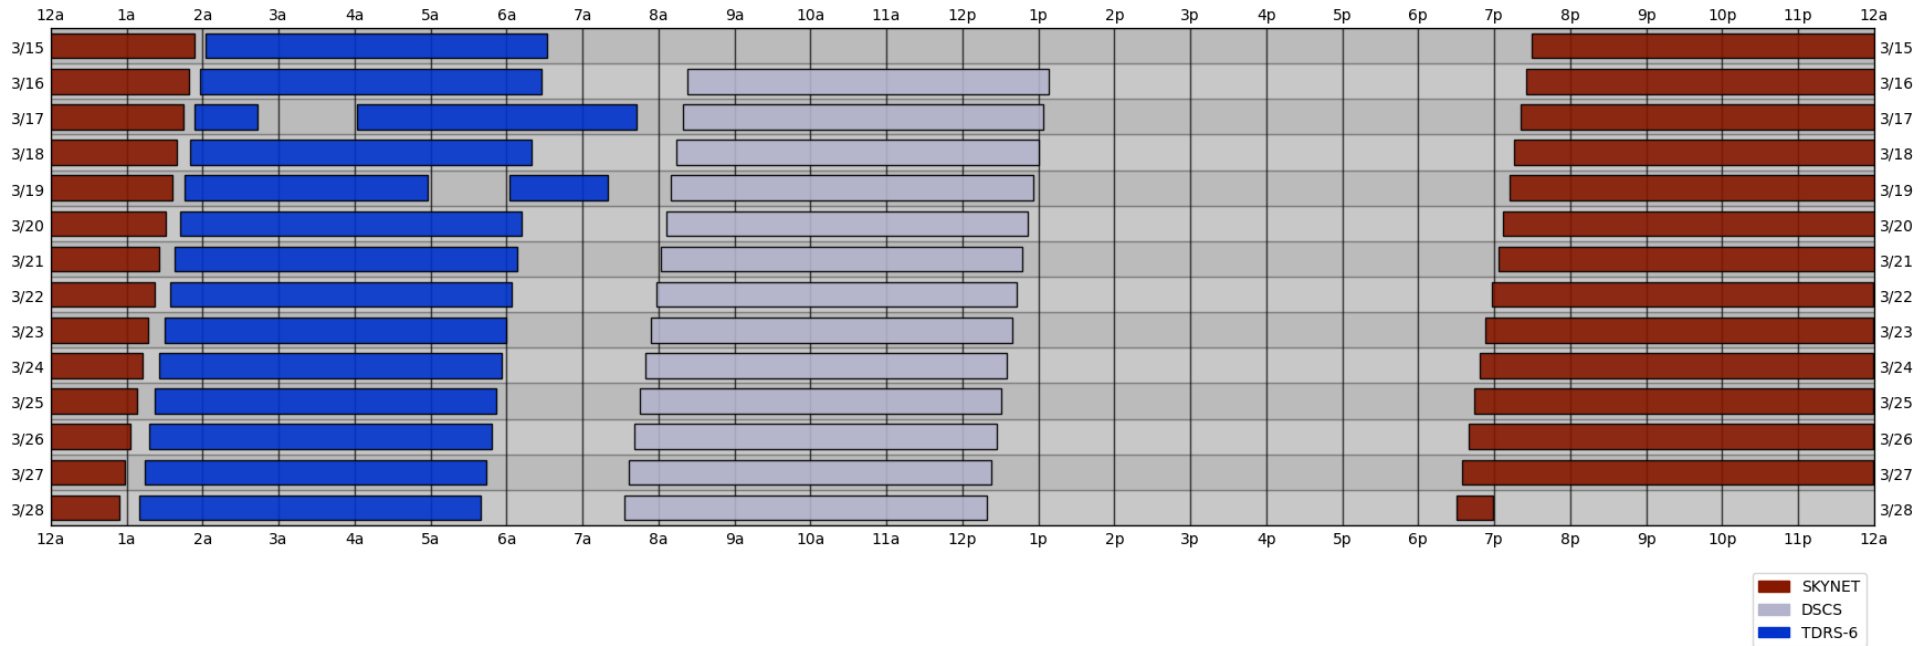

South Pole Satellite Schedule

CDT

	SPTR Pass 1			SPTR Pass 2			SPTR Pass 3			SPTR Pass 4			SPTR Pass 5			Total	DSCS Pass		SKY4C Pass	
Date	Start	End	Dur	Start	End	Dur	Start	End	Dur	Start	End	Dur	Start	End	Dur	Dur	Start	End	Start	End
03/16/23	01:58 AM	06:28 AM	04:30	No Pass	No Pass	00:00	No Pass	No Pass	00:00	No Pass	No Pass	00:00	No Pass	No Pass	00:00	04:30	08:23 AM	01:08 PM	07:25 PM	01:45 AM
03/17/23	01:54 AM	02:43 AM	00:49	04:02 AM	07:43 AM	03:41	No Pass	No Pass	00:00	No Pass	No Pass	00:00	No Pass	No Pass	00:00	04:30	08:19 AM	01:04 PM	07:21 PM	01:40 AM
03/18/23	01:50 AM	06:20 AM	04:30	No Pass	No Pass	00:00	No Pass	No Pass	00:00	No Pass	No Pass	00:00	No Pass	No Pass	00:00	04:30	08:14 AM	01:00 PM	07:16 PM	01:36 AM
03/19/23	01:46 AM	04:58 AM	03:12	06:02 AM	07:20 AM	01:18	No Pass	No Pass	00:00	No Pass	No Pass	00:00	No Pass	No Pass	00:00	04:30	08:10 AM	12:56 PM	07:12 PM	01:31 AM
03/20/23	01:42 AM	06:12 AM	04:30	No Pass	No Pass	00:00	No Pass	No Pass	00:00	No Pass	No Pass	00:00	No Pass	No Pass	00:00	04:30	08:06 AM	12:52 PM	07:07 PM	01:26 AM
03/21/23	01:38 AM	06:08 AM	04:30	No Pass	No Pass	00:00	No Pass	No Pass	00:00	No Pass	No Pass	00:00	No Pass	No Pass	00:00	04:30	08:02 AM	12:47 PM	07:03 PM	01:22 AM
03/22/23	01:34 AM	06:04 AM	04:30	No Pass	No Pass	00:00	No Pass	No Pass	00:00	No Pass	No Pass	00:00	No Pass	No Pass	00:00	04:30	07:58 AM	12:43 PM	06:58 PM	11:59 PM
03/23/23	01:30 AM	06:00 AM	04:30	No Pass	No Pass	00:00	No Pass	No Pass	00:00	No Pass	No Pass	00:00	No Pass	No Pass	00:00	04:30	07:54 AM	12:39 PM	06:53 PM	11:59 PM
03/24/23	01:26 AM	05:56 AM	04:30	No Pass	No Pass	00:00	No Pass	No Pass	00:00	No Pass	No Pass	00:00	No Pass	No Pass	00:00	04:30	07:50 AM	12:35 PM	06:49 PM	11:59 PM
03/25/23	01:22 AM	05:52 AM	04:30	No Pass	No Pass	00:00	No Pass	No Pass	00:00	No Pass	No Pass	00:00	No Pass	No Pass	00:00	04:30	07:45 AM	12:31 PM	06:44 PM	11:59 PM
03/26/23	01:18 AM	05:48 AM	04:30	No Pass	No Pass	00:00	No Pass	No Pass	00:00	No Pass	No Pass	00:00	No Pass	No Pass	00:00	04:30	07:41 AM	12:27 PM	06:40 PM	11:59 PM
03/27/23	01:14 AM	05:44 AM	04:30	No Pass	No Pass	00:00	No Pass	No Pass	00:00	No Pass	No Pass	00:00	No Pass	No Pass	00:00	04:30	07:37 AM	12:23 PM	06:35 PM	11:59 PM
03/28/23	01:10 AM	05:40 AM	04:30	No Pass	No Pass	00:00	No Pass	No Pass	00:00	No Pass	No Pass	00:00	No Pass	No Pass	00:00	04:30	07:33 AM	12:19 PM	06:30 PM	06:59 PM