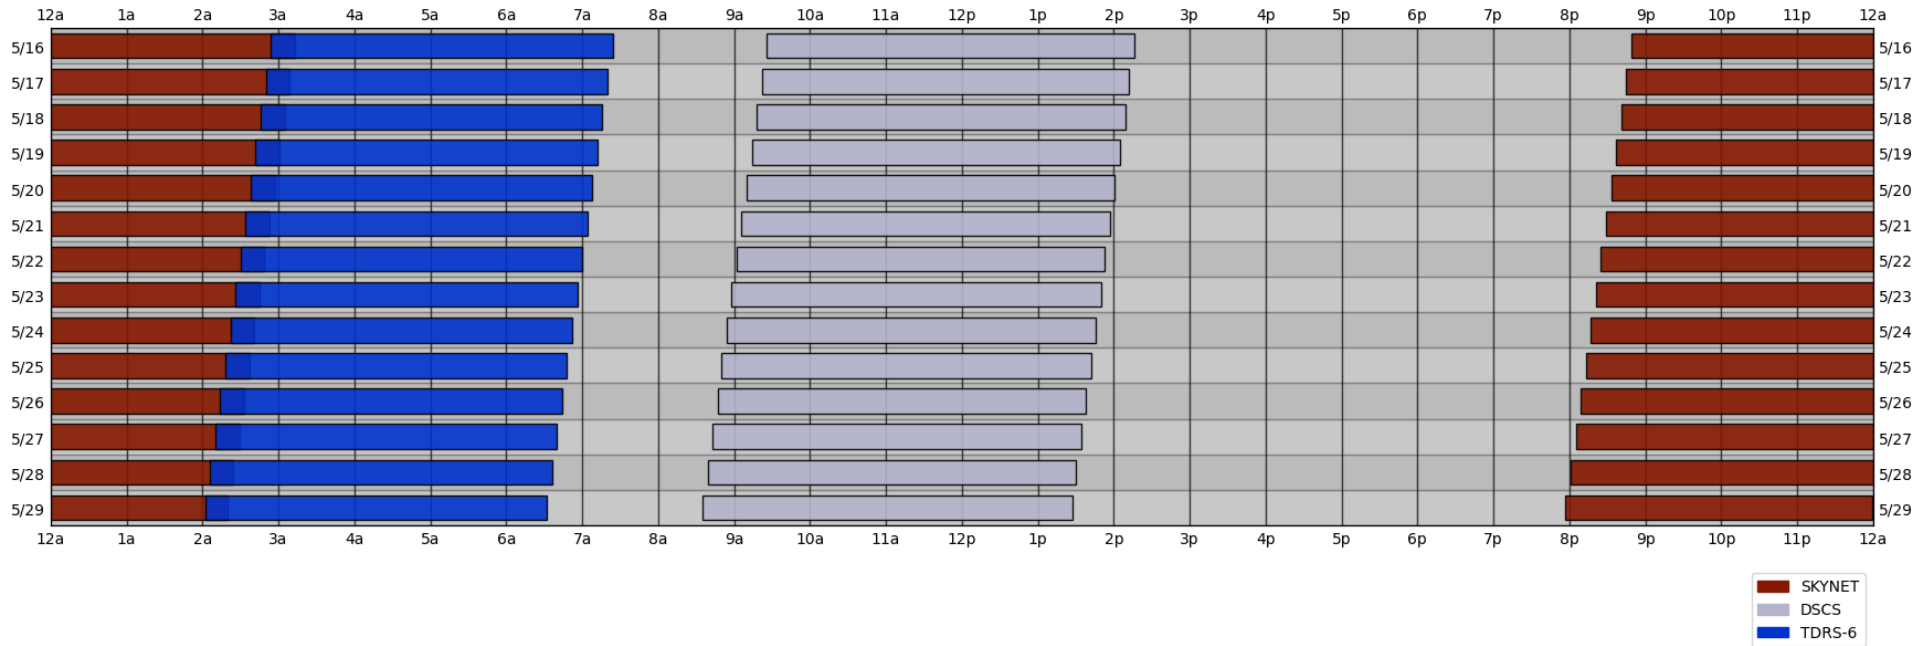

South Pole Satellite Schedule

UTC

Date	SPTR Pass 1			SPTR Pass 2			SPTR Pass 3			SPTR Pass 4			SPTR Pass 5			Total Dur	DSCS Pass		SKY4C Pass	
	Start	End	Dur	Start	End	Dur	Start	End	Dur	Start	End	Dur	Start	End	Dur		Start	End	Start	End
05/16/23	02:54 AM	07:24 AM	04:30	No Pass	No Pass	00:00	No Pass	No Pass	00:00	No Pass	No Pass	00:00	No Pass	No Pass	00:00	04:30	09:26 AM	02:16 PM	08:49 PM	03:09 AM
05/17/23	02:50 AM	07:20 AM	04:30	No Pass	No Pass	00:00	No Pass	No Pass	00:00	No Pass	No Pass	00:00	No Pass	No Pass	00:00	04:30	09:22 AM	02:12 PM	08:45 PM	03:05 AM
05/18/23	02:46 AM	07:16 AM	04:30	No Pass	No Pass	00:00	No Pass	No Pass	00:00	No Pass	No Pass	00:00	No Pass	No Pass	00:00	04:30	09:18 AM	02:09 PM	08:41 PM	03:01 AM
05/19/23	02:42 AM	07:12 AM	04:30	No Pass	No Pass	00:00	No Pass	No Pass	00:00	No Pass	No Pass	00:00	No Pass	No Pass	00:00	04:30	09:14 AM	02:05 PM	08:37 PM	02:57 AM
05/20/23	02:38 AM	07:08 AM	04:30	No Pass	No Pass	00:00	No Pass	No Pass	00:00	No Pass	No Pass	00:00	No Pass	No Pass	00:00	04:30	09:10 AM	02:01 PM	08:33 PM	02:53 AM
05/21/23	02:34 AM	07:04 AM	04:30	No Pass	No Pass	00:00	No Pass	No Pass	00:00	No Pass	No Pass	00:00	No Pass	No Pass	00:00	04:30	09:06 AM	01:57 PM	08:29 PM	02:49 AM
05/22/23	02:30 AM	07:00 AM	04:30	No Pass	No Pass	00:00	No Pass	No Pass	00:00	No Pass	No Pass	00:00	No Pass	No Pass	00:00	04:30	09:02 AM	01:53 PM	08:25 PM	02:45 AM
05/23/23	02:26 AM	06:56 AM	04:30	No Pass	No Pass	00:00	No Pass	No Pass	00:00	No Pass	No Pass	00:00	No Pass	No Pass	00:00	04:30	08:58 AM	01:50 PM	08:21 PM	02:41 AM
05/24/23	02:22 AM	06:52 AM	04:30	No Pass	No Pass	00:00	No Pass	No Pass	00:00	No Pass	No Pass	00:00	No Pass	No Pass	00:00	04:30	08:54 AM	01:46 PM	08:17 PM	02:37 AM
05/25/23	02:18 AM	06:48 AM	04:30	No Pass	No Pass	00:00	No Pass	No Pass	00:00	No Pass	No Pass	00:00	No Pass	No Pass	00:00	04:30	08:50 AM	01:42 PM	08:13 PM	02:33 AM
05/26/23	02:14 AM	06:44 AM	04:30	No Pass	No Pass	00:00	No Pass	No Pass	00:00	No Pass	No Pass	00:00	No Pass	No Pass	00:00	04:30	08:47 AM	01:38 PM	08:09 PM	02:29 AM
05/27/23	02:10 AM	06:40 AM	04:30	No Pass	No Pass	00:00	No Pass	No Pass	00:00	No Pass	No Pass	00:00	No Pass	No Pass	00:00	04:30	08:43 AM	01:34 PM	08:05 PM	02:24 AM
05/28/23	02:06 AM	06:36 AM	04:30	No Pass	No Pass	00:00	No Pass	No Pass	00:00	No Pass	No Pass	00:00	No Pass	No Pass	00:00	04:30	08:39 AM	01:30 PM	08:01 PM	02:20 AM
05/29/23	02:02 AM	06:32 AM	04:30	No Pass	No Pass	00:00	No Pass	No Pass	00:00	No Pass	No Pass	00:00	No Pass	No Pass	00:00	04:30	08:35 AM	01:27 PM	07:57 PM	11:59 PM