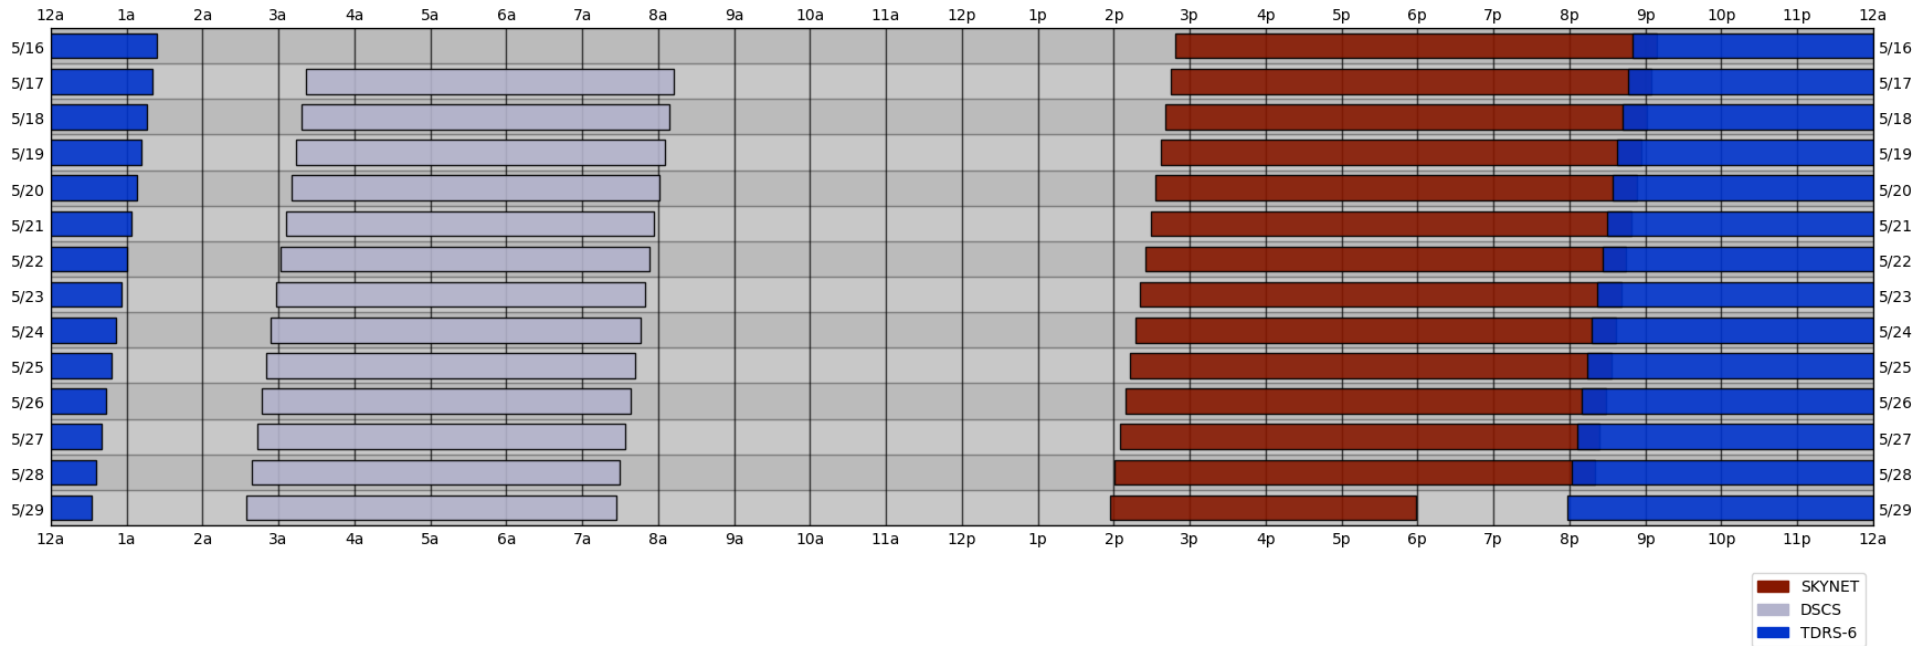

South Pole Satellite Schedule

MDT

	SPTR Pass 1			SPTR Pass 2			SPTR Pass 3			SPTR Pass 4			SPTR Pass 5			Total	DSCS Pass		SKY4C Pass	
Date	Start	End	Dur	Start	End	Dur	Start	End	Dur	Start	End	Dur	Start	End	Dur	Dur	Start	End	Start	End
05/17/23	08:46 PM	01:16 AM	04:30	No Pass	No Pass	00:00	No Pass	No Pass	00:00	No Pass	No Pass	00:00	No Pass	No Pass	00:00	04:30	03:22 AM	08:12 AM	02:45 PM	09:05 PM
05/18/23	08:42 PM	01:12 AM	04:30	No Pass	No Pass	00:00	No Pass	No Pass	00:00	No Pass	No Pass	00:00	No Pass	No Pass	00:00	04:30	03:18 AM	08:09 AM	02:41 PM	09:01 PM
05/19/23	08:38 PM	01:08 AM	04:30	No Pass	No Pass	00:00	No Pass	No Pass	00:00	No Pass	No Pass	00:00	No Pass	No Pass	00:00	04:30	03:14 AM	08:05 AM	02:37 PM	08:57 PM
05/20/23	08:34 PM	01:04 AM	04:30	No Pass	No Pass	00:00	No Pass	No Pass	00:00	No Pass	No Pass	00:00	No Pass	No Pass	00:00	04:30	03:10 AM	08:01 AM	02:33 PM	08:53 PM
05/21/23	08:30 PM	01:00 AM	04:30	No Pass	No Pass	00:00	No Pass	No Pass	00:00	No Pass	No Pass	00:00	No Pass	No Pass	00:00	04:30	03:06 AM	07:57 AM	02:29 PM	08:49 PM
05/22/23	08:26 PM	12:56 AM	04:30	No Pass	No Pass	00:00	No Pass	No Pass	00:00	No Pass	No Pass	00:00	No Pass	No Pass	00:00	04:30	03:02 AM	07:53 AM	02:25 PM	08:45 PM
05/23/23	08:22 PM	12:52 AM	04:30	No Pass	No Pass	00:00	No Pass	No Pass	00:00	No Pass	No Pass	00:00	No Pass	No Pass	00:00	04:30	02:58 AM	07:50 AM	02:21 PM	08:41 PM
05/24/23	08:18 PM	12:48 AM	04:30	No Pass	No Pass	00:00	No Pass	No Pass	00:00	No Pass	No Pass	00:00	No Pass	No Pass	00:00	04:30	02:54 AM	07:46 AM	02:17 PM	08:37 PM
05/25/23	08:14 PM	12:44 AM	04:30	No Pass	No Pass	00:00	No Pass	No Pass	00:00	No Pass	No Pass	00:00	No Pass	No Pass	00:00	04:30	02:50 AM	07:42 AM	02:13 PM	08:33 PM
05/26/23	08:10 PM	12:40 AM	04:30	No Pass	No Pass	00:00	No Pass	No Pass	00:00	No Pass	No Pass	00:00	No Pass	No Pass	00:00	04:30	02:47 AM	07:38 AM	02:09 PM	08:29 PM
05/27/23	08:06 PM	12:36 AM	04:30	No Pass	No Pass	00:00	No Pass	No Pass	00:00	No Pass	No Pass	00:00	No Pass	No Pass	00:00	04:30	02:43 AM	07:34 AM	02:05 PM	08:24 PM
05/28/23	08:02 PM	12:32 AM	04:30	No Pass	No Pass	00:00	No Pass	No Pass	00:00	No Pass	No Pass	00:00	No Pass	No Pass	00:00	04:30	02:39 AM	07:30 AM	02:01 PM	08:20 PM
05/29/23	07:58 PM	12:28 AM	04:30	No Pass	No Pass	00:00	No Pass	No Pass	00:00	No Pass	No Pass	00:00	No Pass	No Pass	00:00	04:30	02:35 AM	07:27 AM	01:57 PM	05:59 PM