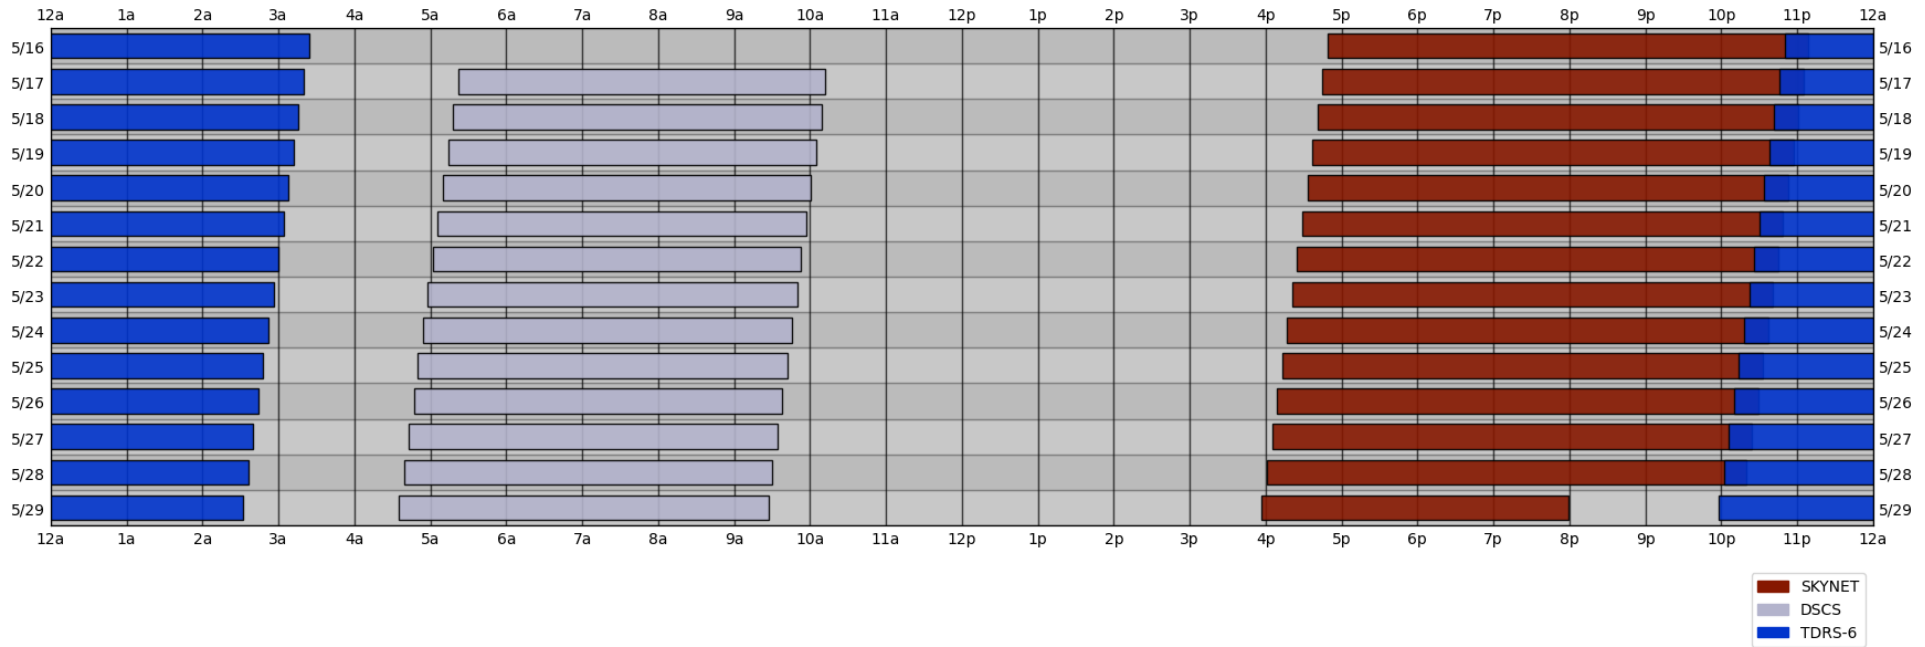

South Pole Satellite Schedule

EDT

	SPTR Pass 1			SPTR Pass 2			SPTR Pass 3			SPTR Pass 4			SPTR Pass 5			Total	DSCS Pass		SKY4C Pass	
Date	Start	End	Dur	Start	End	Dur	Start	End	Dur	Start	End	Dur	Start	End	Dur	Dur	Start	End	Start	End
05/17/23	10:46 PM	03:16 AM	04:30	No Pass	No Pass	00:00	No Pass	No Pass	00:00	No Pass	No Pass	00:00	No Pass	No Pass	00:00	04:30	05:22 AM	10:12 AM	04:45 PM	11:05 PM
05/18/23	10:42 PM	03:12 AM	04:30	No Pass	No Pass	00:00	No Pass	No Pass	00:00	No Pass	No Pass	00:00	No Pass	No Pass	00:00	04:30	05:18 AM	10:09 AM	04:41 PM	11:01 PM
05/19/23	10:38 PM	03:08 AM	04:30	No Pass	No Pass	00:00	No Pass	No Pass	00:00	No Pass	No Pass	00:00	No Pass	No Pass	00:00	04:30	05:14 AM	10:05 AM	04:37 PM	10:57 PM
05/20/23	10:34 PM	03:04 AM	04:30	No Pass	No Pass	00:00	No Pass	No Pass	00:00	No Pass	No Pass	00:00	No Pass	No Pass	00:00	04:30	05:10 AM	10:01 AM	04:33 PM	10:53 PM
05/21/23	10:30 PM	03:00 AM	04:30	No Pass	No Pass	00:00	No Pass	No Pass	00:00	No Pass	No Pass	00:00	No Pass	No Pass	00:00	04:30	05:06 AM	09:57 AM	04:29 PM	10:49 PM
05/22/23	10:26 PM	02:56 AM	04:30	No Pass	No Pass	00:00	No Pass	No Pass	00:00	No Pass	No Pass	00:00	No Pass	No Pass	00:00	04:30	05:02 AM	09:53 AM	04:25 PM	10:45 PM
05/23/23	10:22 PM	02:52 AM	04:30	No Pass	No Pass	00:00	No Pass	No Pass	00:00	No Pass	No Pass	00:00	No Pass	No Pass	00:00	04:30	04:58 AM	09:50 AM	04:21 PM	10:41 PM
05/24/23	10:18 PM	02:48 AM	04:30	No Pass	No Pass	00:00	No Pass	No Pass	00:00	No Pass	No Pass	00:00	No Pass	No Pass	00:00	04:30	04:54 AM	09:46 AM	04:17 PM	10:37 PM
05/25/23	10:14 PM	02:44 AM	04:30	No Pass	No Pass	00:00	No Pass	No Pass	00:00	No Pass	No Pass	00:00	No Pass	No Pass	00:00	04:30	04:50 AM	09:42 AM	04:13 PM	10:33 PM
05/26/23	10:10 PM	02:40 AM	04:30	No Pass	No Pass	00:00	No Pass	No Pass	00:00	No Pass	No Pass	00:00	No Pass	No Pass	00:00	04:30	04:47 AM	09:38 AM	04:09 PM	10:29 PM
05/27/23	10:06 PM	02:36 AM	04:30	No Pass	No Pass	00:00	No Pass	No Pass	00:00	No Pass	No Pass	00:00	No Pass	No Pass	00:00	04:30	04:43 AM	09:34 AM	04:05 PM	10:24 PM
05/28/23	10:02 PM	02:32 AM	04:30	No Pass	No Pass	00:00	No Pass	No Pass	00:00	No Pass	No Pass	00:00	No Pass	No Pass	00:00	04:30	04:39 AM	09:30 AM	04:01 PM	10:20 PM
05/29/23	09:58 PM	02:28 AM	04:30	No Pass	No Pass	00:00	No Pass	No Pass	00:00	No Pass	No Pass	00:00	No Pass	No Pass	00:00	04:30	04:35 AM	09:27 AM	03:57 PM	07:59 PM