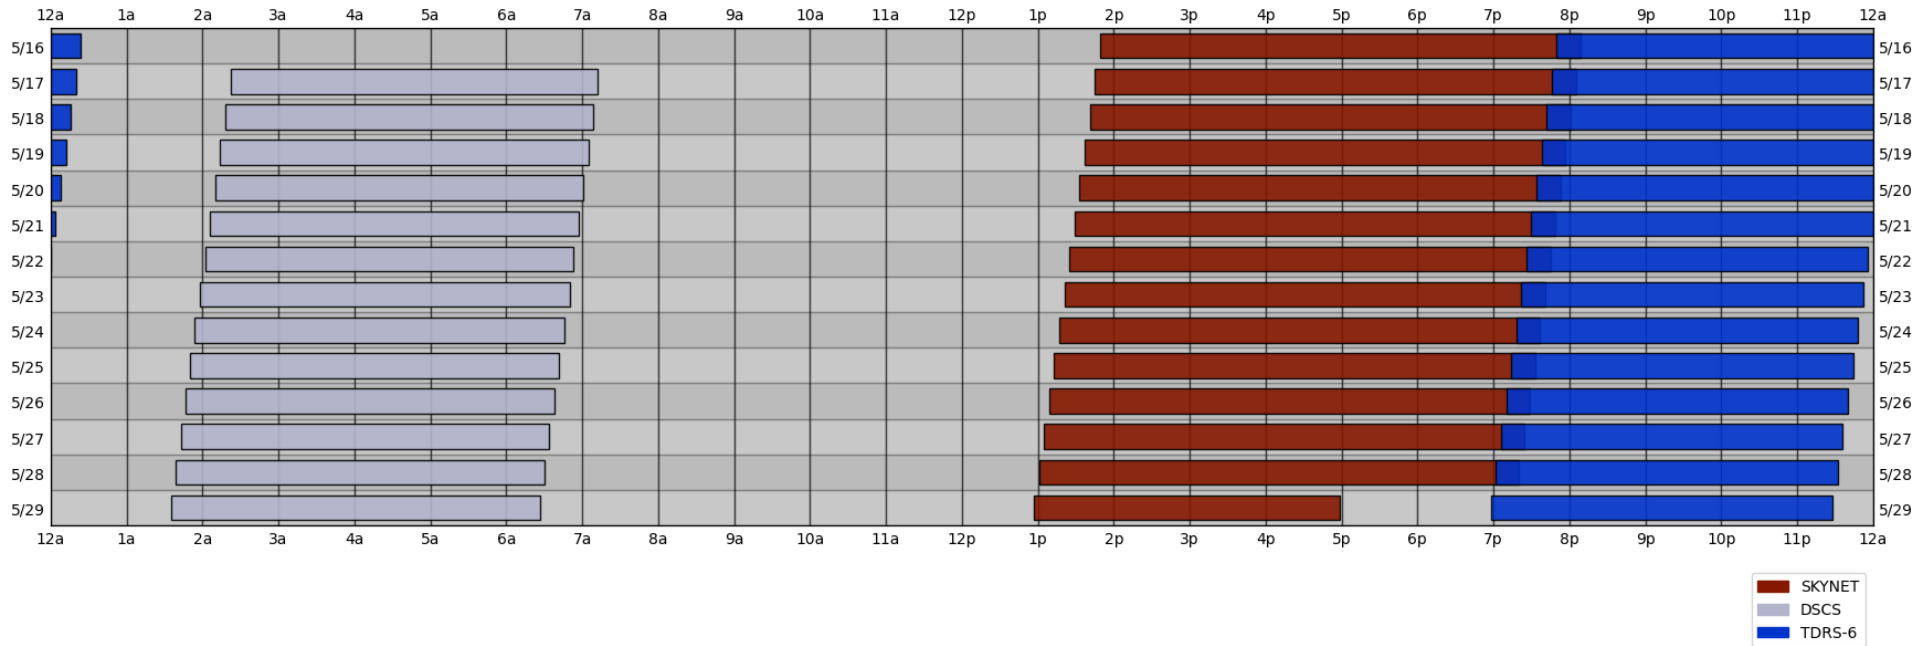

South Pole Satellite Schedule

PDT

	SPTR Pass 1			SPTR Pass 2			SPTR Pass 3			SPTR Pass 4			SPTR Pass 5			Total	DSCS Pass		SKY4C Pass	
Date	Start	End	Dur	Start	End	Dur	Start	End	Dur	Start	End	Dur	Start	End	Dur	Dur	Start	End	Start	End
05/17/23	07:46 PM	12:16 AM	04:30	No Pass	No Pass	00:00	No Pass	No Pass	00:00	No Pass	No Pass	00:00	No Pass	No Pass	00:00	04:30	02:22 AM	07:12 AM	01:45 PM	08:05 PM
05/18/23	07:42 PM	12:12 AM	04:30	No Pass	No Pass	00:00	No Pass	No Pass	00:00	No Pass	No Pass	00:00	No Pass	No Pass	00:00	04:30	02:18 AM	07:09 AM	01:41 PM	08:01 PM
05/19/23	07:38 PM	12:08 AM	04:30	No Pass	No Pass	00:00	No Pass	No Pass	00:00	No Pass	No Pass	00:00	No Pass	No Pass	00:00	04:30	02:14 AM	07:05 AM	01:37 PM	07:57 PM
05/20/23	07:34 PM	12:04 AM	04:30	No Pass	No Pass	00:00	No Pass	No Pass	00:00	No Pass	No Pass	00:00	No Pass	No Pass	00:00	04:30	02:10 AM	07:01 AM	01:33 PM	07:53 PM
05/21/23	07:30 PM	12:00 AM	04:30	No Pass	No Pass	00:00	No Pass	No Pass	00:00	No Pass	No Pass	00:00	No Pass	No Pass	00:00	04:30	02:06 AM	06:57 AM	01:29 PM	07:49 PM
05/22/23	07:26 PM	11:56 PM	04:30	No Pass	No Pass	00:00	No Pass	No Pass	00:00	No Pass	No Pass	00:00	No Pass	No Pass	00:00	04:30	02:02 AM	06:53 AM	01:25 PM	07:45 PM
05/23/23	07:22 PM	11:52 PM	04:30	No Pass	No Pass	00:00	No Pass	No Pass	00:00	No Pass	No Pass	00:00	No Pass	No Pass	00:00	04:30	01:58 AM	06:50 AM	01:21 PM	07:41 PM
05/24/23	07:18 PM	11:48 PM	04:30	No Pass	No Pass	00:00	No Pass	No Pass	00:00	No Pass	No Pass	00:00	No Pass	No Pass	00:00	04:30	01:54 AM	06:46 AM	01:17 PM	07:37 PM
05/25/23	07:14 PM	11:44 PM	04:30	No Pass	No Pass	00:00	No Pass	No Pass	00:00	No Pass	No Pass	00:00	No Pass	No Pass	00:00	04:30	01:50 AM	06:42 AM	01:13 PM	07:33 PM
05/26/23	07:10 PM	11:40 PM	04:30	No Pass	No Pass	00:00	No Pass	No Pass	00:00	No Pass	No Pass	00:00	No Pass	No Pass	00:00	04:30	01:47 AM	06:38 AM	01:09 PM	07:29 PM
05/27/23	07:06 PM	11:36 PM	04:30	No Pass	No Pass	00:00	No Pass	No Pass	00:00	No Pass	No Pass	00:00	No Pass	No Pass	00:00	04:30	01:43 AM	06:34 AM	01:05 PM	07:24 PM
05/28/23	07:02 PM	11:32 PM	04:30	No Pass	No Pass	00:00	No Pass	No Pass	00:00	No Pass	No Pass	00:00	No Pass	No Pass	00:00	04:30	01:39 AM	06:30 AM	01:01 PM	07:20 PM
05/29/23	06:58 PM	11:28 PM	04:30	No Pass	No Pass	00:00	No Pass	No Pass	00:00	No Pass	No Pass	00:00	No Pass	No Pass	00:00	04:30	01:35 AM	06:27 AM	12:57 PM	04:59 PM