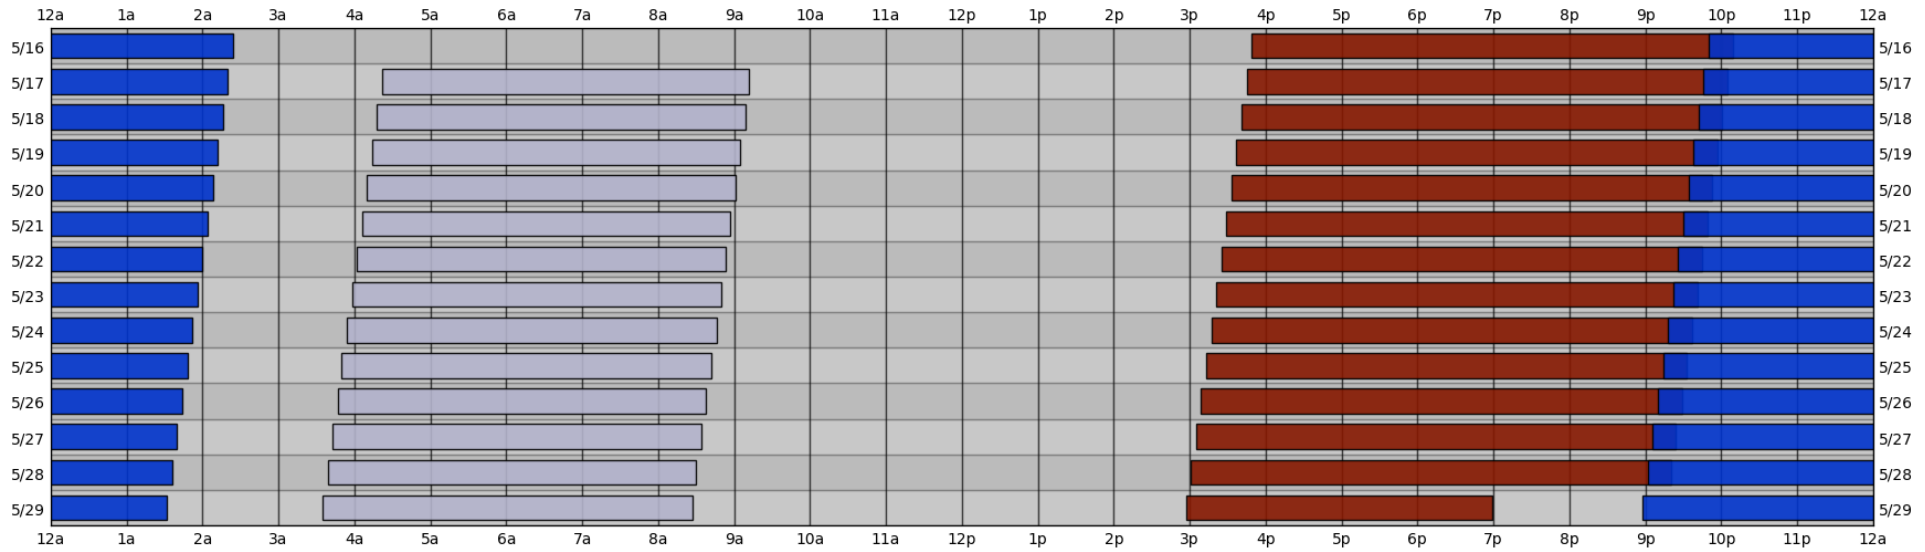

South Pole Satellite Schedule

CDT

	SPTR Pass 1			SPTR Pass 2			SPTR Pass 3			SPTR Pass 4			SPTR Pass 5			Total	DSCS Pass		SKY4C Pass	
Date	Start	End	Dur	Start	End	Dur	Start	End	Dur	Start	End	Dur	Start	End	Dur	Dur	Start	End	Start	End
05/17/23	09:46 PM	02:16 AM	04:30	No Pass	No Pass	00:00	No Pass	No Pass	00:00	No Pass	No Pass	00:00	No Pass	No Pass	00:00	04:30	04:22 AM	09:12 AM	03:45 PM	10:05 PM
05/18/23	09:42 PM	02:12 AM	04:30	No Pass	No Pass	00:00	No Pass	No Pass	00:00	No Pass	No Pass	00:00	No Pass	No Pass	00:00	04:30	04:18 AM	09:09 AM	03:41 PM	10:01 PM
05/19/23	09:38 PM	02:08 AM	04:30	No Pass	No Pass	00:00	No Pass	No Pass	00:00	No Pass	No Pass	00:00	No Pass	No Pass	00:00	04:30	04:14 AM	09:05 AM	03:37 PM	09:57 PM
05/20/23	09:34 PM	02:04 AM	04:30	No Pass	No Pass	00:00	No Pass	No Pass	00:00	No Pass	No Pass	00:00	No Pass	No Pass	00:00	04:30	04:10 AM	09:01 AM	03:33 PM	09:53 PM
05/21/23	09:30 PM	02:00 AM	04:30	No Pass	No Pass	00:00	No Pass	No Pass	00:00	No Pass	No Pass	00:00	No Pass	No Pass	00:00	04:30	04:06 AM	08:57 AM	03:29 PM	09:49 PM
05/22/23	09:26 PM	01:56 AM	04:30	No Pass	No Pass	00:00	No Pass	No Pass	00:00	No Pass	No Pass	00:00	No Pass	No Pass	00:00	04:30	04:02 AM	08:53 AM	03:25 PM	09:45 PM
05/23/23	09:22 PM	01:52 AM	04:30	No Pass	No Pass	00:00	No Pass	No Pass	00:00	No Pass	No Pass	00:00	No Pass	No Pass	00:00	04:30	03:58 AM	08:50 AM	03:21 PM	09:41 PM
05/24/23	09:18 PM	01:48 AM	04:30	No Pass	No Pass	00:00	No Pass	No Pass	00:00	No Pass	No Pass	00:00	No Pass	No Pass	00:00	04:30	03:54 AM	08:46 AM	03:17 PM	09:37 PM
05/25/23	09:14 PM	01:44 AM	04:30	No Pass	No Pass	00:00	No Pass	No Pass	00:00	No Pass	No Pass	00:00	No Pass	No Pass	00:00	04:30	03:50 AM	08:42 AM	03:13 PM	09:33 PM
05/26/23	09:10 PM	01:40 AM	04:30	No Pass	No Pass	00:00	No Pass	No Pass	00:00	No Pass	No Pass	00:00	No Pass	No Pass	00:00	04:30	03:47 AM	08:38 AM	03:09 PM	09:29 PM
05/27/23	09:06 PM	01:36 AM	04:30	No Pass	No Pass	00:00	No Pass	No Pass	00:00	No Pass	No Pass	00:00	No Pass	No Pass	00:00	04:30	03:43 AM	08:34 AM	03:05 PM	09:24 PM
05/28/23	09:02 PM	01:32 AM	04:30	No Pass	No Pass	00:00	No Pass	No Pass	00:00	No Pass	No Pass	00:00	No Pass	No Pass	00:00	04:30	03:39 AM	08:30 AM	03:01 PM	09:20 PM
05/29/23	08:58 PM	01:28 AM	04:30	No Pass	No Pass	00:00	No Pass	No Pass	00:00	No Pass	No Pass	00:00	No Pass	No Pass	00:00	04:30	03:35 AM	08:27 AM	02:57 PM	06:59 PM