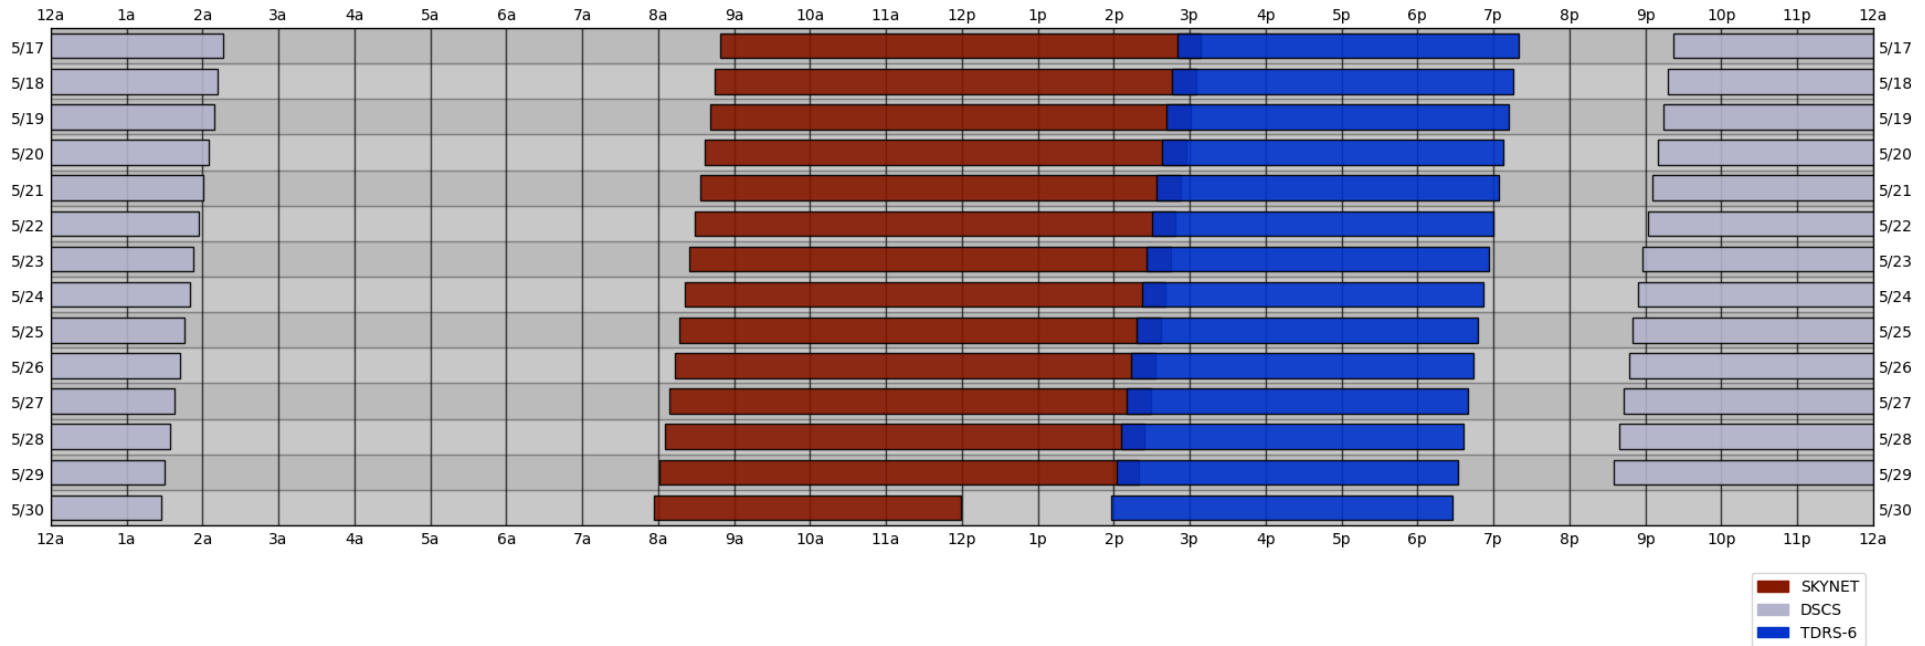

South Pole Satellite Schedule

NZST

Date	SPTR Pass 1			SPTR Pass 2			SPTR Pass 3			SPTR Pass 4			SPTR Pass 5			Total Dur	DSCS Pass		SKY4C Pass	
	Start	End	Dur	Start	End	Dur	Start	End	Dur	Start	End	Dur	Start	End	Dur		Start	End	Start	End
05/16/23	02:54 PM	07:24 PM	04:30	No Pass	No Pass	00:00	No Pass	No Pass	00:00	No Pass	No Pass	00:00	No Pass	No Pass	00:00	04:30	09:26 PM	02:16 AM	08:45 AM	02:54 PM
05/17/23	02:50 PM	07:20 PM	04:30	No Pass	No Pass	00:00	No Pass	No Pass	00:00	No Pass	No Pass	00:00	No Pass	No Pass	00:00	04:30	09:22 PM	02:12 AM	08:41 AM	02:50 PM
05/18/23	02:46 PM	07:16 PM	04:30	No Pass	No Pass	00:00	No Pass	No Pass	00:00	No Pass	No Pass	00:00	No Pass	No Pass	00:00	04:30	09:18 PM	02:09 AM	08:37AM	02:46 PM
05/19/23	02:42 PM	07:12 PM	04:30	No Pass	No Pass	00:00	No Pass	No Pass	00:00	No Pass	No Pass	00:00	No Pass	No Pass	00:00	04:30	09:14 PM	02:05 AM	08:33AM	02:42 PM
05/20/23	02:38 PM	07:08 PM	04:30	No Pass	No Pass	00:00	No Pass	No Pass	00:00	No Pass	No Pass	00:00	No Pass	No Pass	00:00	04:30	09:10 PM	02:01 AM	08:34 AM	02:38 PM
05/21/23	02:34 PM	07:04 PM	04:30	No Pass	No Pass	00:00	No Pass	No Pass	00:00	No Pass	No Pass	00:00	No Pass	No Pass	00:00	04:30	09:06 PM	01:57 AM	08:30 AM	02:34 PM
05/22/23	02:30 PM	07:00 PM	04:30	No Pass	No Pass	00:00	No Pass	No Pass	00:00	No Pass	No Pass	00:00	No Pass	No Pass	00:00	04:30	09:02 PM	01:53 AM	08:26 AM	02:30 PM
05/23/23	02:26 PM	06:56 PM	04:30	No Pass	No Pass	00:00	No Pass	No Pass	00:00	No Pass	No Pass	00:00	No Pass	No Pass	00:00	04:30	08:58 PM	01:50 AM	08:22 AM	02:26PM
05/24/23	02:22 PM	06:52 PM	04:30	No Pass	No Pass	00:00	No Pass	No Pass	00:00	No Pass	No Pass	00:00	No Pass	No Pass	00:00	04:30	08:54 PM	01:46 AM	08:18 AM	02:22 PM
05/25/23	02:18 PM	06:48 PM	04:30	No Pass	No Pass	00:00	No Pass	No Pass	00:00	No Pass	No Pass	00:00	No Pass	No Pass	00:00	04:30	08:50 PM	01:42 AM	08:14 AM	02:18 PM
05/26/23	02:14 PM	06:44 PM	04:30	No Pass	No Pass	00:00	No Pass	No Pass	00:00	No Pass	No Pass	00:00	No Pass	No Pass	00:00	04:30	08:47 PM	01:38 AM	08:10 AM	02:14 PM
05/27/23	02:10 PM	06:40 PM	04:30	No Pass	No Pass	00:00	No Pass	No Pass	00:00	No Pass	No Pass	00:00	No Pass	No Pass	00:00	04:30	08:43 PM	01:34 AM	08:06 AM	02:10 PM
05/28/23	02:06 PM	06:36 PM	04:30	No Pass	No Pass	00:00	No Pass	No Pass	00:00	No Pass	No Pass	00:00	No Pass	No Pass	00:00	04:30	08:39 PM	01:30 AM	08:02 AM	02:06 PM
05/29/23	02:02 PM	06:32 PM	04:30	No Pass	No Pass	00:00	No Pass	No Pass	00:00	No Pass	No Pass	00:00	No Pass	No Pass	00:00	04:30	08:35 PM	01:27 AM	07:54 AM	02:02 PM