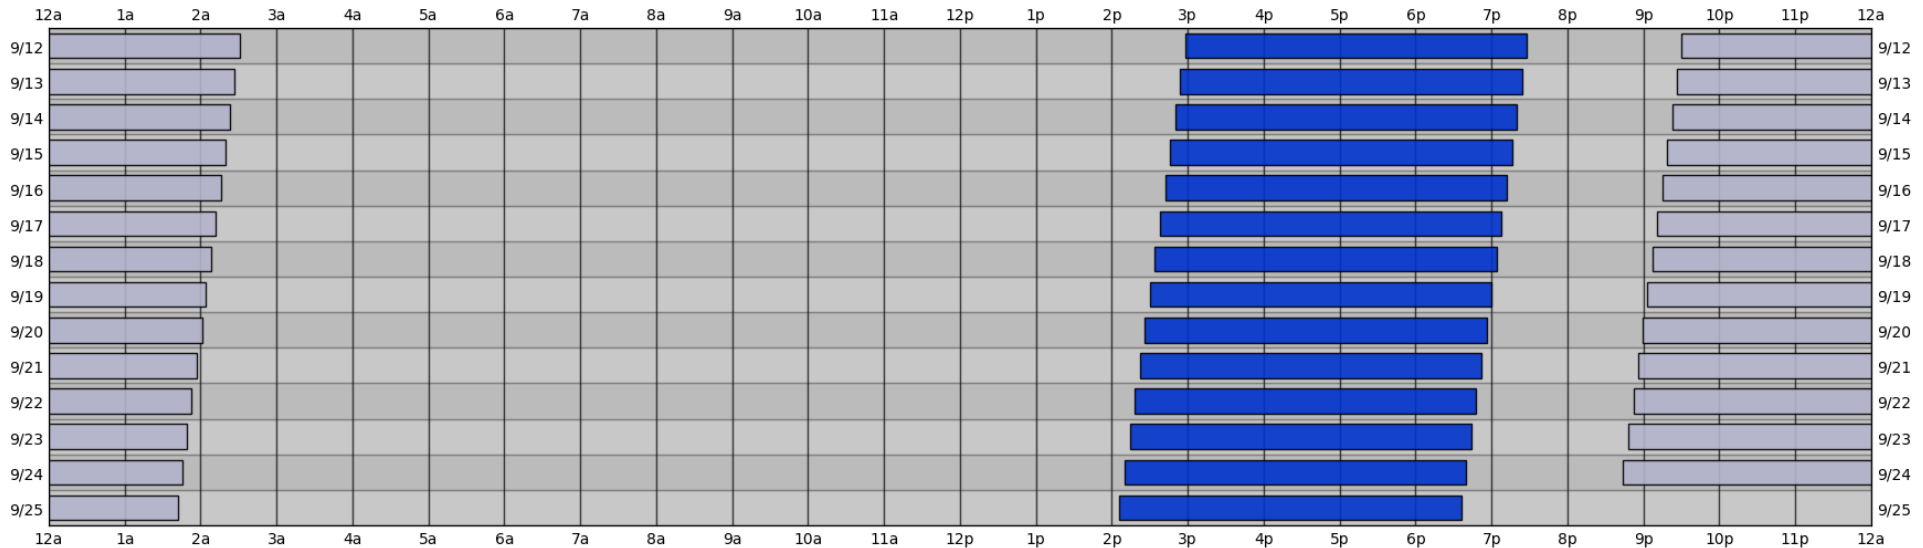

South Pole Satellite Schedule

EDT

Date	SPTR Pass 1			SPTR Pass 2			SPTR Pass 3			SPTR Pass 4			SPTR Pass 5			Total Dur	DSCS Pass		SKY4C Pass	
	Start	End	Dur	Start	End	Dur	Start	End	Dur	Start	End	Dur	Start	End	Dur		Start	End	Start	End
09/12/23	02:58 PM	07:28 PM	04:30	No Pass	No Pass	00:00	No Pass	No Pass	00:00	No Pass	No Pass	00:00	No Pass	No Pass	00:00	04:30	12:00 AM	02:31 AM	No Pass	No Pass
09/12/23	02:58 PM	07:28 PM	04:30	No Pass	No Pass	00:00	No Pass	No Pass	00:00	No Pass	No Pass	00:00	No Pass	No Pass	00:00	04:30	09:30 PM	02:27 AM	No Pass	No Pass
09/13/23	02:54 PM	07:24 PM	04:30	No Pass	No Pass	00:00	No Pass	No Pass	00:00	No Pass	No Pass	00:00	No Pass	No Pass	00:00	04:30	09:26 PM	02:23 AM	No Pass	No Pass
09/14/23	02:50 PM	07:20 PM	04:30	No Pass	No Pass	00:00	No Pass	No Pass	00:00	No Pass	No Pass	00:00	No Pass	No Pass	00:00	04:30	09:23 PM	02:20 AM	No Pass	No Pass
09/15/23	02:46 PM	07:16 PM	04:30	No Pass	No Pass	00:00	No Pass	No Pass	00:00	No Pass	No Pass	00:00	No Pass	No Pass	00:00	04:30	09:19 PM	02:16 AM	No Pass	No Pass
09/16/23	02:42 PM	07:12 PM	04:30	No Pass	No Pass	00:00	No Pass	No Pass	00:00	No Pass	No Pass	00:00	No Pass	No Pass	00:00	04:30	09:15 PM	02:12 AM	No Pass	No Pass
09/17/23	02:38 PM	07:08 PM	04:30	No Pass	No Pass	00:00	No Pass	No Pass	00:00	No Pass	No Pass	00:00	No Pass	No Pass	00:00	04:30	09:11 PM	02:08 AM	No Pass	No Pass
09/18/23	02:34 PM	07:04 PM	04:30	No Pass	No Pass	00:00	No Pass	No Pass	00:00	No Pass	No Pass	00:00	No Pass	No Pass	00:00	04:30	09:07 PM	02:04 AM	No Pass	No Pass
09/19/23	02:30 PM	07:00 PM	04:30	No Pass	No Pass	00:00	No Pass	No Pass	00:00	No Pass	No Pass	00:00	No Pass	No Pass	00:00	04:30	09:03 PM	02:01 AM	No Pass	No Pass
09/20/23	02:26 PM	06:56 PM	04:30	No Pass	No Pass	00:00	No Pass	No Pass	00:00	No Pass	No Pass	00:00	No Pass	No Pass	00:00	04:30	08:59 PM	01:57 AM	No Pass	No Pass
09/21/23	02:22 PM	06:52 PM	04:30	No Pass	No Pass	00:00	No Pass	No Pass	00:00	No Pass	No Pass	00:00	No Pass	No Pass	00:00	04:30	08:56 PM	01:53 AM	No Pass	No Pass
09/22/23	02:18 PM	06:48 PM	04:30	No Pass	No Pass	00:00	No Pass	No Pass	00:00	No Pass	No Pass	00:00	No Pass	No Pass	00:00	04:30	08:52 PM	01:49 AM	No Pass	No Pass
09/23/23	02:14 PM	06:44 PM	04:30	No Pass	No Pass	00:00	No Pass	No Pass	00:00	No Pass	No Pass	00:00	No Pass	No Pass	00:00	04:30	08:48 PM	01:46 AM	No Pass	No Pass
09/24/23	02:10 PM	06:40 PM	04:30	No Pass	No Pass	00:00	No Pass	No Pass	00:00	No Pass	No Pass	00:00	No Pass	No Pass	00:00	04:30	08:44 PM	01:42 AM	No Pass	No Pass