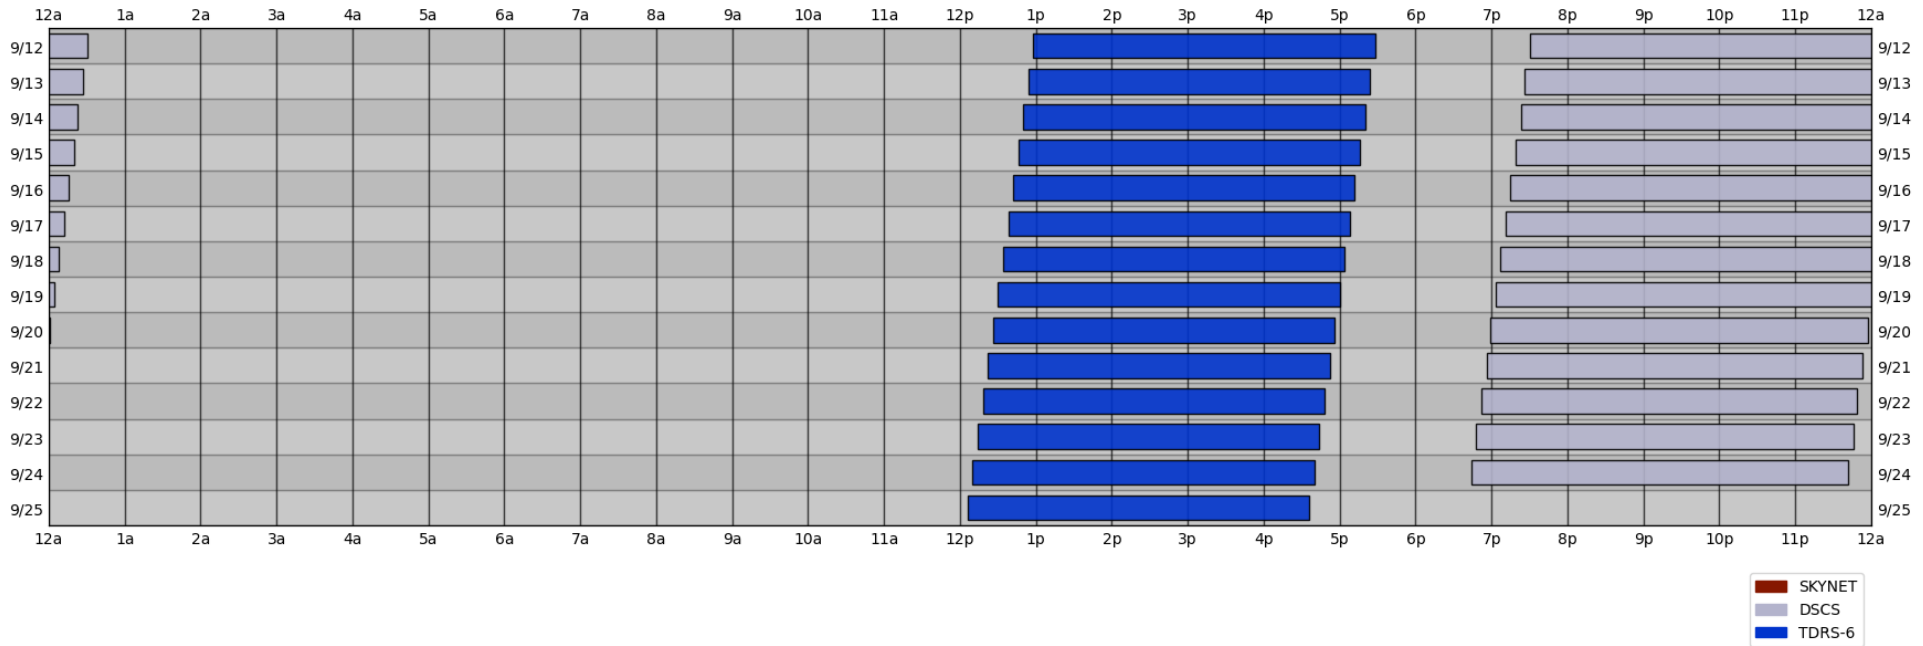

South Pole Satellite Schedule

MDT

Date	SPTR Pass 1			SPTR Pass 2			SPTR Pass 3			SPTR Pass 4			SPTR Pass 5			Total Dur	DSCS Pass		SKY4C Pass	
	Start	End	Dur	Start	End	Dur	Start	End	Dur	Start	End	Dur	Start	End	Dur		Start	End	Start	End
09/12/23	12:58 PM	05:28 PM	04:30	No Pass	No Pass	00:00	No Pass	No Pass	00:00	No Pass	No Pass	00:00	No Pass	No Pass	00:00	04:30	12:00 AM	12:31 AM	No Pass	No Pass
09/12/23	12:58 PM	05:28 PM	04:30	No Pass	No Pass	00:00	No Pass	No Pass	00:00	No Pass	No Pass	00:00	No Pass	No Pass	00:00	04:30	07:30 PM	12:27 AM	No Pass	No Pass
09/13/23	12:54 PM	05:24 PM	04:30	No Pass	No Pass	00:00	No Pass	No Pass	00:00	No Pass	No Pass	00:00	No Pass	No Pass	00:00	04:30	07:26 PM	12:23 AM	No Pass	No Pass
09/14/23	12:50 PM	05:20 PM	04:30	No Pass	No Pass	00:00	No Pass	No Pass	00:00	No Pass	No Pass	00:00	No Pass	No Pass	00:00	04:30	07:23 PM	12:20 AM	No Pass	No Pass
09/15/23	12:46 PM	05:16 PM	04:30	No Pass	No Pass	00:00	No Pass	No Pass	00:00	No Pass	No Pass	00:00	No Pass	No Pass	00:00	04:30	07:19 PM	12:16 AM	No Pass	No Pass
09/16/23	12:42 PM	05:12 PM	04:30	No Pass	No Pass	00:00	No Pass	No Pass	00:00	No Pass	No Pass	00:00	No Pass	No Pass	00:00	04:30	07:15 PM	12:12 AM	No Pass	No Pass
09/17/23	12:38 PM	05:08 PM	04:30	No Pass	No Pass	00:00	No Pass	No Pass	00:00	No Pass	No Pass	00:00	No Pass	No Pass	00:00	04:30	07:11 PM	12:08 AM	No Pass	No Pass
09/18/23	12:34 PM	05:04 PM	04:30	No Pass	No Pass	00:00	No Pass	No Pass	00:00	No Pass	No Pass	00:00	No Pass	No Pass	00:00	04:30	07:07 PM	12:04 AM	No Pass	No Pass
09/19/23	12:30 PM	05:00 PM	04:30	No Pass	No Pass	00:00	No Pass	No Pass	00:00	No Pass	No Pass	00:00	No Pass	No Pass	00:00	04:30	07:03 PM	12:01 AM	No Pass	No Pass
09/20/23	12:26 PM	04:56 PM	04:30	No Pass	No Pass	00:00	No Pass	No Pass	00:00	No Pass	No Pass	00:00	No Pass	No Pass	00:00	04:30	06:59 PM	11:57 PM	No Pass	No Pass
09/21/23	12:22 PM	04:52 PM	04:30	No Pass	No Pass	00:00	No Pass	No Pass	00:00	No Pass	No Pass	00:00	No Pass	No Pass	00:00	04:30	06:56 PM	11:53 PM	No Pass	No Pass
09/22/23	12:18 PM	04:48 PM	04:30	No Pass	No Pass	00:00	No Pass	No Pass	00:00	No Pass	No Pass	00:00	No Pass	No Pass	00:00	04:30	06:52 PM	11:49 PM	No Pass	No Pass
09/23/23	12:14 PM	04:44 PM	04:30	No Pass	No Pass	00:00	No Pass	No Pass	00:00	No Pass	No Pass	00:00	No Pass	No Pass	00:00	04:30	06:48 PM	11:46 PM	No Pass	No Pass
09/24/23	12:10 PM	04:40 PM	04:30	No Pass	No Pass	00:00	No Pass	No Pass	00:00	No Pass	No Pass	00:00	No Pass	No Pass	00:00	04:30	06:44 PM	11:42 PM	No Pass	No Pass