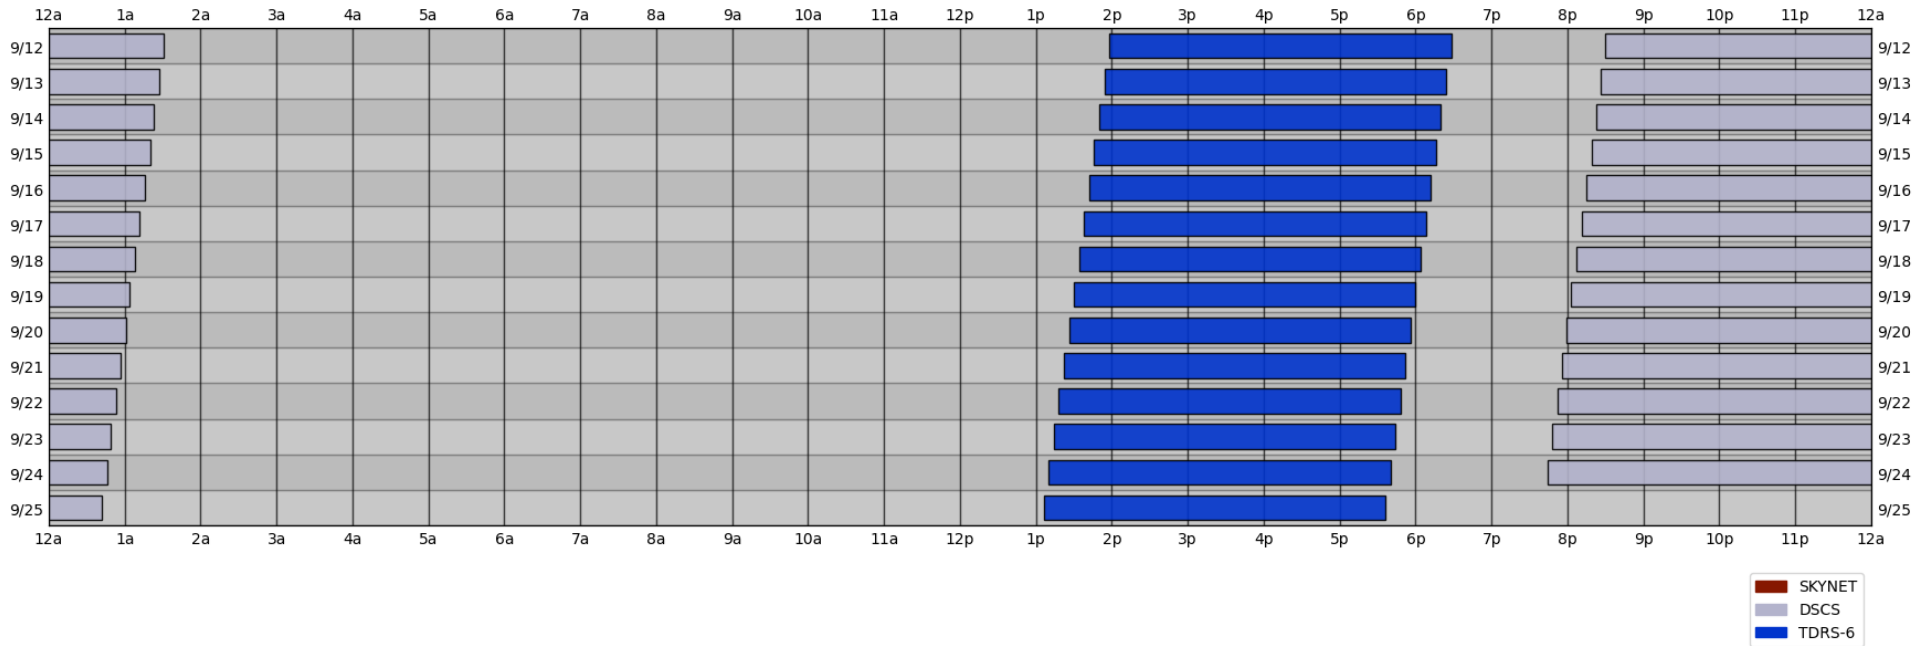

South Pole Satellite Schedule

CDT

Date	SPTR Pass 1			SPTR Pass 2			SPTR Pass 3			SPTR Pass 4			SPTR Pass 5			Total Dur	DSCS Pass		SKY4C Pass	
	Start	End	Dur	Start	End	Dur	Start	End	Dur	Start	End	Dur	Start	End	Dur		Start	End	Start	End
09/12/23	01:58 PM	06:28 PM	04:30	No Pass	No Pass	00:00	No Pass	No Pass	00:00	No Pass	No Pass	00:00	No Pass	No Pass	00:00	04:30	12:00 AM	01:31 AM	No Pass	No Pass
09/12/23	01:58 PM	06:28 PM	04:30	No Pass	No Pass	00:00	No Pass	No Pass	00:00	No Pass	No Pass	00:00	No Pass	No Pass	00:00	04:30	08:30 PM	01:27 AM	No Pass	No Pass
09/13/23	01:54 PM	06:24 PM	04:30	No Pass	No Pass	00:00	No Pass	No Pass	00:00	No Pass	No Pass	00:00	No Pass	No Pass	00:00	04:30	08:26 PM	01:23 AM	No Pass	No Pass
09/14/23	01:50 PM	06:20 PM	04:30	No Pass	No Pass	00:00	No Pass	No Pass	00:00	No Pass	No Pass	00:00	No Pass	No Pass	00:00	04:30	08:23 PM	01:20 AM	No Pass	No Pass
09/15/23	01:46 PM	06:16 PM	04:30	No Pass	No Pass	00:00	No Pass	No Pass	00:00	No Pass	No Pass	00:00	No Pass	No Pass	00:00	04:30	08:19 PM	01:16 AM	No Pass	No Pass
09/16/23	01:42 PM	06:12 PM	04:30	No Pass	No Pass	00:00	No Pass	No Pass	00:00	No Pass	No Pass	00:00	No Pass	No Pass	00:00	04:30	08:15 PM	01:12 AM	No Pass	No Pass
09/17/23	01:38 PM	06:08 PM	04:30	No Pass	No Pass	00:00	No Pass	No Pass	00:00	No Pass	No Pass	00:00	No Pass	No Pass	00:00	04:30	08:11 PM	01:08 AM	No Pass	No Pass
09/18/23	01:34 PM	06:04 PM	04:30	No Pass	No Pass	00:00	No Pass	No Pass	00:00	No Pass	No Pass	00:00	No Pass	No Pass	00:00	04:30	08:07 PM	01:04 AM	No Pass	No Pass
09/19/23	01:30 PM	06:00 PM	04:30	No Pass	No Pass	00:00	No Pass	No Pass	00:00	No Pass	No Pass	00:00	No Pass	No Pass	00:00	04:30	08:03 PM	01:01 AM	No Pass	No Pass
09/20/23	01:26 PM	05:56 PM	04:30	No Pass	No Pass	00:00	No Pass	No Pass	00:00	No Pass	No Pass	00:00	No Pass	No Pass	00:00	04:30	07:59 PM	12:57 AM	No Pass	No Pass
09/21/23	01:22 PM	05:52 PM	04:30	No Pass	No Pass	00:00	No Pass	No Pass	00:00	No Pass	No Pass	00:00	No Pass	No Pass	00:00	04:30	07:56 PM	12:53 AM	No Pass	No Pass
09/22/23	01:18 PM	05:48 PM	04:30	No Pass	No Pass	00:00	No Pass	No Pass	00:00	No Pass	No Pass	00:00	No Pass	No Pass	00:00	04:30	07:52 PM	12:49 AM	No Pass	No Pass
09/23/23	01:14 PM	05:44 PM	04:30	No Pass	No Pass	00:00	No Pass	No Pass	00:00	No Pass	No Pass	00:00	No Pass	No Pass	00:00	04:30	07:48 PM	12:46 AM	No Pass	No Pass
09/24/23	01:10 PM	05:40 PM	04:30	No Pass	No Pass	00:00	No Pass	No Pass	00:00	No Pass	No Pass	00:00	No Pass	No Pass	00:00	04:30	07:44 PM	12:42 AM	No Pass	No Pass