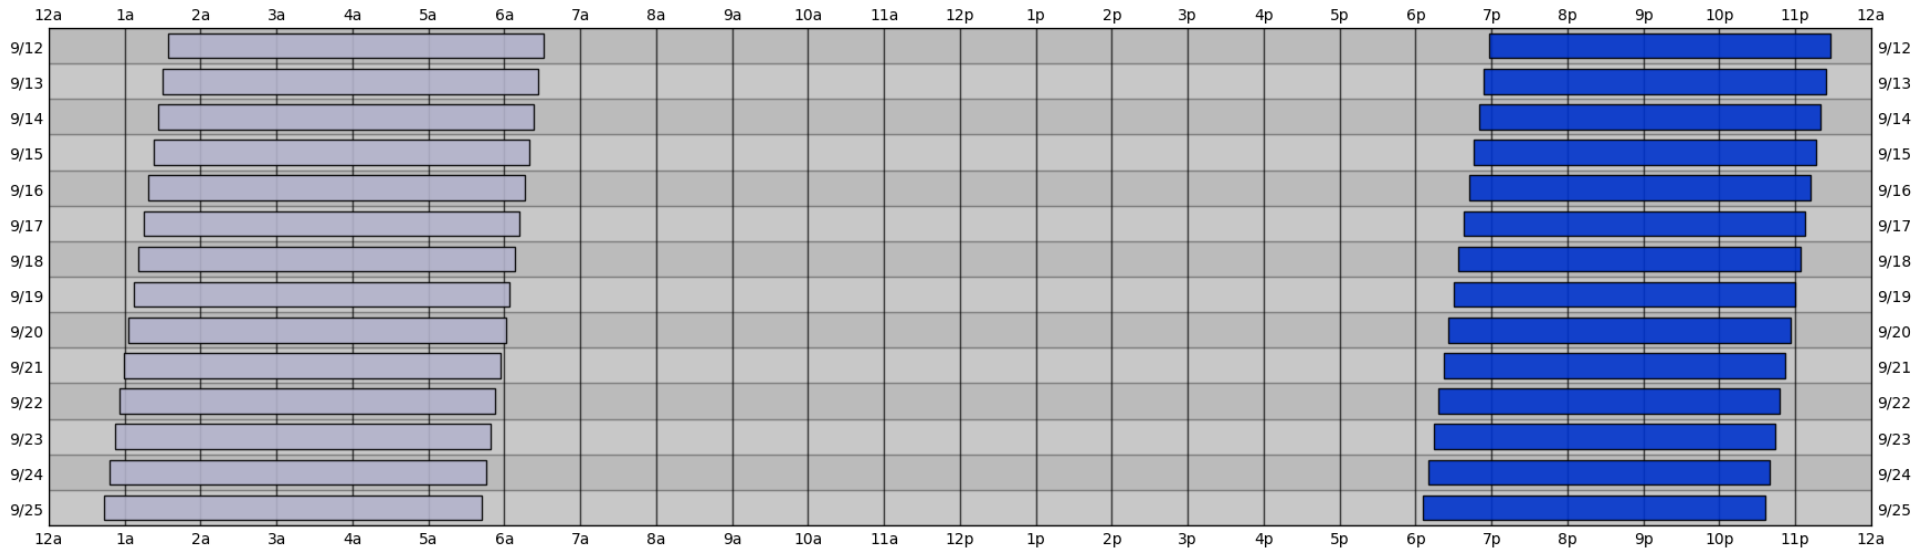

# South Pole Satellite Schedule

UTC

Date	SPTR Pass 1			SPTR Pass 2			SPTR Pass 3			SPTR Pass 4			SPTR Pass 5			Total Dur	DSCS Pass		TBD	
	Start	End	Dur	Start	End	Dur	Start	End	Dur	Start	End	Dur	Start	End	Dur		Start	End	Start	End
09/12/23	06:58 PM	11:28 PM	04:30	No Pass	No Pass	00:00	No Pass	No Pass	00:00	No Pass	No Pass	00:00	No Pass	No Pass	00:00	04:30	01:34 AM	06:31 AM	No Pass	No Pass
09/13/23	06:54 PM	11:24 PM	04:30	No Pass	No Pass	00:00	No Pass	No Pass	00:00	No Pass	No Pass	00:00	No Pass	No Pass	00:00	04:30	01:30 AM	06:27 AM	No Pass	No Pass
09/14/23	06:50 PM	11:20 PM	04:30	No Pass	No Pass	00:00	No Pass	No Pass	00:00	No Pass	No Pass	00:00	No Pass	No Pass	00:00	04:30	01:26 AM	06:23 AM	No Pass	No Pass
09/15/23	06:46 PM	11:16 PM	04:30	No Pass	No Pass	00:00	No Pass	No Pass	00:00	No Pass	No Pass	00:00	No Pass	No Pass	00:00	04:30	01:23 AM	06:20 AM	No Pass	No Pass
09/16/23	06:42 PM	11:12 PM	04:30	No Pass	No Pass	00:00	No Pass	No Pass	00:00	No Pass	No Pass	00:00	No Pass	No Pass	00:00	04:30	01:19 AM	06:16 AM	No Pass	No Pass
09/17/23	06:38 PM	11:08 PM	04:30	No Pass	No Pass	00:00	No Pass	No Pass	00:00	No Pass	No Pass	00:00	No Pass	No Pass	00:00	04:30	01:15 AM	06:12 AM	No Pass	No Pass
09/18/23	06:34 PM	11:04 PM	04:30	No Pass	No Pass	00:00	No Pass	No Pass	00:00	No Pass	No Pass	00:00	No Pass	No Pass	00:00	04:30	01:11 AM	06:08 AM	No Pass	No Pass
09/19/23	06:30 PM	11:00 PM	04:30	No Pass	No Pass	00:00	No Pass	No Pass	00:00	No Pass	No Pass	00:00	No Pass	No Pass	00:00	04:30	01:07 AM	06:04 AM	No Pass	No Pass
09/20/23	06:26 PM	10:56 PM	04:30	No Pass	No Pass	00:00	No Pass	No Pass	00:00	No Pass	No Pass	00:00	No Pass	No Pass	00:00	04:30	01:03 AM	06:01 AM	No Pass	No Pass
09/21/23	06:22 PM	10:52 PM	04:30	No Pass	No Pass	00:00	No Pass	No Pass	00:00	No Pass	No Pass	00:00	No Pass	No Pass	00:00	04:30	12:59 AM	05:57 AM	No Pass	No Pass
09/22/23	06:18 PM	10:48 PM	04:30	No Pass	No Pass	00:00	No Pass	No Pass	00:00	No Pass	No Pass	00:00	No Pass	No Pass	00:00	04:30	12:56 AM	05:53 AM	No Pass	No Pass
09/23/23	06:14 PM	10:44 PM	04:30	No Pass	No Pass	00:00	No Pass	No Pass	00:00	No Pass	No Pass	00:00	No Pass	No Pass	00:00	04:30	12:52 AM	05:49 AM	No Pass	No Pass
09/24/23	06:10 PM	10:40 PM	04:30	No Pass	No Pass	00:00	No Pass	No Pass	00:00	No Pass	No Pass	00:00	No Pass	No Pass	00:00	04:30	12:48 AM	05:46 AM	No Pass	No Pass
09/25/23	06:06 PM	10:36 PM	04:30	No Pass	No Pass	00:00	No Pass	No Pass	00:00	No Pass	No Pass	00:00	No Pass	No Pass	00:00	04:30	12:44 AM	05:42 AM	No Pass	No Pass