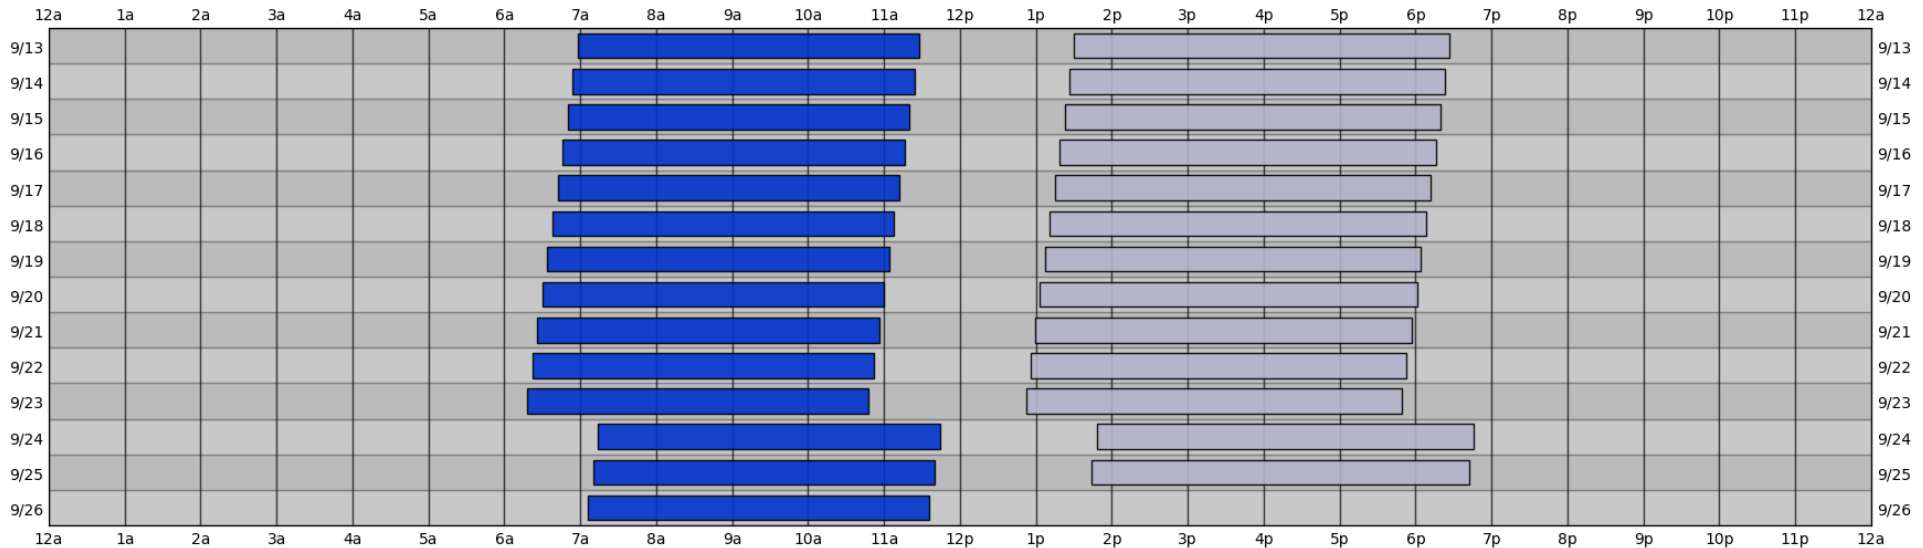

South Pole Satellite Schedule

NZST

	SPTR Pass 1			SPTR Pass 2			SPTR Pass 3			SPTR Pass 4			SPTR Pass 5			Total	DSCS Pass		SKY4C Pass	
Date	Start	End	Dur	Start	End	Dur	Start	End	Dur	Start	End	Dur	Start	End	Dur	Dur	Start	End	Start	End
09/13/23	06:58 AM	11:28 AM	04:30	No Pass	No Pass	00:00	No Pass	No Pass	00:00	No Pass	No Pass	00:00	No Pass	No Pass	00:00	04:30	01:30 PM	06:27 PM	No Pass	No Pass
09/14/23	06:54 AM	11:24 AM	04:30	No Pass	No Pass	00:00	No Pass	No Pass	00:00	No Pass	No Pass	00:00	No Pass	No Pass	00:00	04:30	01:26 PM	06:23 PM	No Pass	No Pass
09/15/23	06:50 AM	11:20 AM	04:30	No Pass	No Pass	00:00	No Pass	No Pass	00:00	No Pass	No Pass	00:00	No Pass	No Pass	00:00	04:30	01:23 PM	06:20 PM	No Pass	No Pass
09/16/23	06:46 AM	11:16 AM	04:30	No Pass	No Pass	00:00	No Pass	No Pass	00:00	No Pass	No Pass	00:00	No Pass	No Pass	00:00	04:30	01:19 PM	06:16 PM	No Pass	No Pass
09/17/23	06:42 AM	11:12 AM	04:30	No Pass	No Pass	00:00	No Pass	No Pass	00:00	No Pass	No Pass	00:00	No Pass	No Pass	00:00	04:30	01:15 PM	06:12 PM	No Pass	No Pass
09/18/23	06:38 AM	11:08 AM	04:30	No Pass	No Pass	00:00	No Pass	No Pass	00:00	No Pass	No Pass	00:00	No Pass	No Pass	00:00	04:30	01:11 PM	06:08 PM	No Pass	No Pass
09/19/23	06:34 AM	11:04 AM	04:30	No Pass	No Pass	00:00	No Pass	No Pass	00:00	No Pass	No Pass	00:00	No Pass	No Pass	00:00	04:30	01:07 PM	06:04 PM	No Pass	No Pass
09/20/23	06:30 AM	11:00 AM	04:30	No Pass	No Pass	00:00	No Pass	No Pass	00:00	No Pass	No Pass	00:00	No Pass	No Pass	00:00	04:30	01:03 PM	06:01 PM	No Pass	No Pass
09/21/23	06:26 AM	10:56 AM	04:30	No Pass	No Pass	00:00	No Pass	No Pass	00:00	No Pass	No Pass	00:00	No Pass	No Pass	00:00	04:30	12:59 PM	05:57 PM	No Pass	No Pass
09/22/23	06:22 AM	10:52 AM	04:30	No Pass	No Pass	00:00	No Pass	No Pass	00:00	No Pass	No Pass	00:00	No Pass	No Pass	00:00	04:30	12:56 PM	05:53 PM	No Pass	No Pass
09/23/23	06:18 AM	10:48 AM	04:30	No Pass	No Pass	00:00	No Pass	No Pass	00:00	No Pass	No Pass	00:00	No Pass	No Pass	00:00	04:30	12:52 PM	05:49 PM	No Pass	No Pass
09/24/23	07:14 AM	11:44 AM	04:30	No Pass	No Pass	00:00	No Pass	No Pass	00:00	No Pass	No Pass	00:00	No Pass	No Pass	00:00	04:30	01:48 PM	06:46 PM	No Pass	No Pass
09/25/23	07:10 AM	11:40 AM	04:30	No Pass	No Pass	00:00	No Pass	No Pass	00:00	No Pass	No Pass	00:00	No Pass	No Pass	00:00	04:30	01:44 PM	06:42 PM	No Pass	No Pass