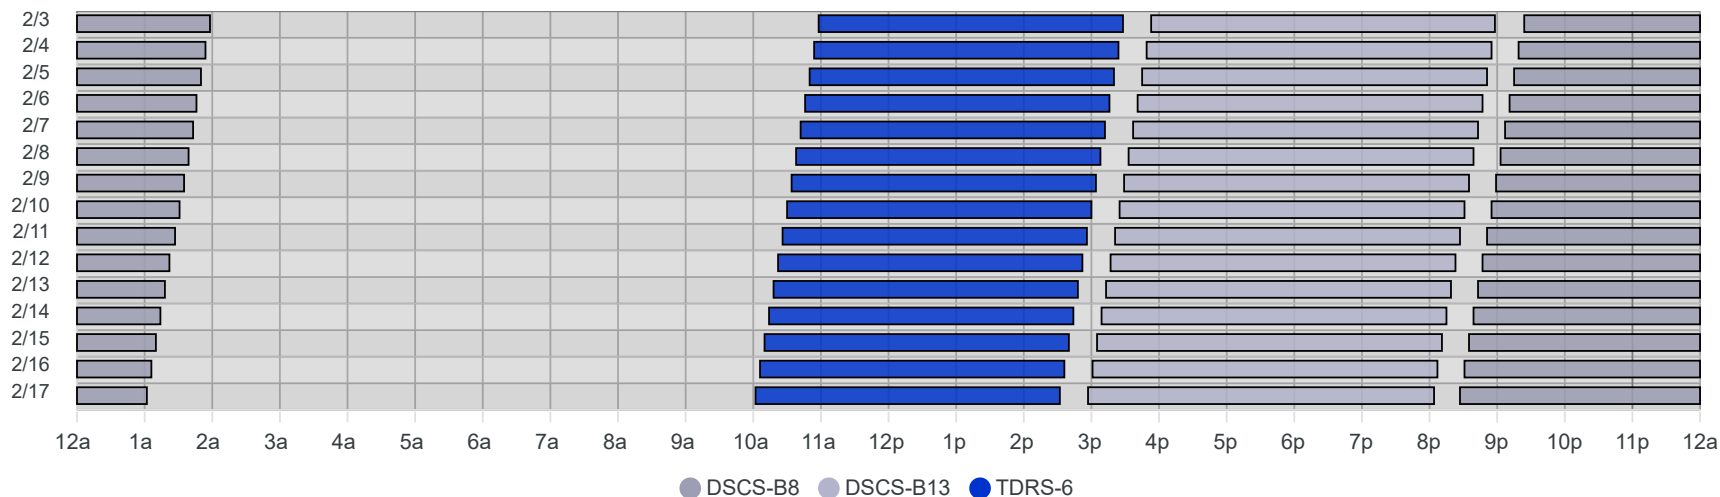

South Pole Satellite Schedule (UTC)

Date	TDRS-6 Pass 1			DCS-B13 Pass 1			DCS-B8 Pass 1		
	Start	End	Dur	Start	End	Dur	Start	End	Dur
02/03/24	10:58 AM	3:28 PM	4:30	3:53 PM	8:58 PM	5:05	9:24 PM	Feb 4, 1:54 AM	4:30
02/04/24	10:54 AM	3:24 PM	4:30	3:49 PM	8:55 PM	5:06	9:19 PM	Feb 5, 1:50 AM	4:31
02/05/24	10:50 AM	3:20 PM	4:30	3:45 PM	8:51 PM	5:06	9:15 PM	Feb 6, 1:46 AM	4:31
02/06/24	10:46 AM	3:16 PM	4:30	3:41 PM	8:47 PM	5:06	9:11 PM	Feb 7, 1:43 AM	4:32
02/07/24	10:42 AM	3:12 PM	4:30	3:37 PM	8:43 PM	5:06	9:07 PM	Feb 8, 1:39 AM	4:32
02/08/24	10:38 AM	3:08 PM	4:30	3:33 PM	8:39 PM	5:06	9:03 PM	Feb 9, 1:35 AM	4:32
02/09/24	10:34 AM	3:04 PM	4:30	3:29 PM	8:35 PM	5:06	8:59 PM	Feb 10, 1:31 AM	4:32
02/10/24	10:30 AM	3:00 PM	4:30	3:25 PM	8:31 PM	5:06	8:55 PM	Feb 11, 1:27 AM	4:32
02/11/24	10:26 AM	2:56 PM	4:30	3:21 PM	8:27 PM	5:06	8:51 PM	Feb 12, 1:22 AM	4:31
02/12/24	10:22 AM	2:52 PM	4:30	3:17 PM	8:23 PM	5:06	8:47 PM	Feb 13, 1:18 AM	4:31
02/13/24	10:18 AM	2:48 PM	4:30	3:13 PM	8:19 PM	5:06	8:43 PM	Feb 14, 1:14 AM	4:31
02/14/24	10:14 AM	2:44 PM	4:30	3:09 PM	8:15 PM	5:06	8:39 PM	Feb 15, 1:10 AM	4:31
02/15/24	10:10 AM	2:40 PM	4:30	3:05 PM	8:11 PM	5:06	8:35 PM	Feb 16, 1:06 AM	4:31
02/16/24	10:06 AM	2:36 PM	4:30	3:01 PM	8:07 PM	5:06	8:31 PM	Feb 17, 1:02 AM	4:31
02/17/24	10:02 AM	2:32 PM	4:30	2:57 PM	8:04 PM	5:07	8:27 PM	Feb 18, 12:59 AM	4:32