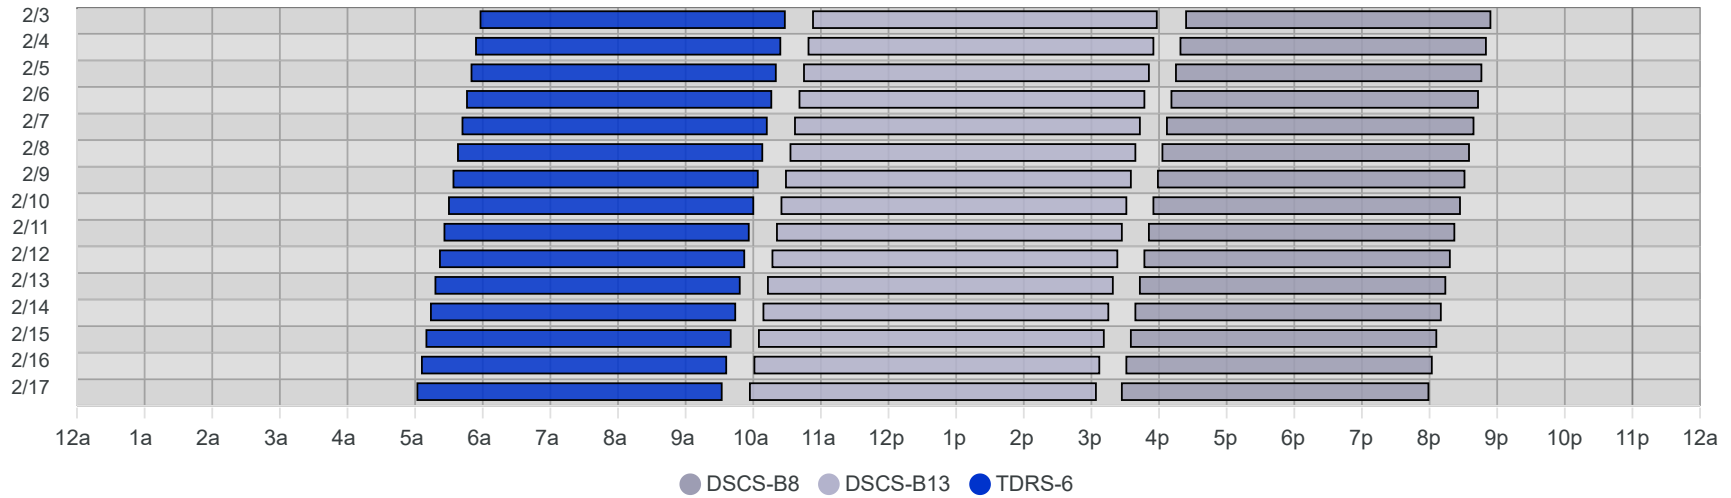

South Pole Satellite Schedule (EST)

Date	TDRS-6 Pass 1			DSCS-B13 Pass 1			DSCS-B8 Pass 1		
	Start	End	Dur	Start	End	Dur	Start	End	Dur
02/03/24	5:58 AM	10:28 AM	4:30	10:53 AM	3:58 PM	5:05	4:24 PM	8:54 PM	4:30
02/04/24	5:54 AM	10:24 AM	4:30	10:49 AM	3:55 PM	5:06	4:19 PM	8:50 PM	4:31
02/05/24	5:50 AM	10:20 AM	4:30	10:45 AM	3:51 PM	5:06	4:15 PM	8:46 PM	4:31
02/06/24	5:46 AM	10:16 AM	4:30	10:41 AM	3:47 PM	5:06	4:11 PM	8:43 PM	4:32
02/07/24	5:42 AM	10:12 AM	4:30	10:37 AM	3:43 PM	5:06	4:07 PM	8:39 PM	4:32
02/08/24	5:38 AM	10:08 AM	4:30	10:33 AM	3:39 PM	5:06	4:03 PM	8:35 PM	4:32
02/09/24	5:34 AM	10:04 AM	4:30	10:29 AM	3:35 PM	5:06	3:59 PM	8:31 PM	4:32
02/10/24	5:30 AM	10:00 AM	4:30	10:25 AM	3:31 PM	5:06	3:55 PM	8:27 PM	4:32
02/11/24	5:26 AM	9:56 AM	4:30	10:21 AM	3:27 PM	5:06	3:51 PM	8:22 PM	4:31
02/12/24	5:22 AM	9:52 AM	4:30	10:17 AM	3:23 PM	5:06	3:47 PM	8:18 PM	4:31
02/13/24	5:18 AM	9:48 AM	4:30	10:13 AM	3:19 PM	5:06	3:43 PM	8:14 PM	4:31
02/14/24	5:14 AM	9:44 AM	4:30	10:09 AM	3:15 PM	5:06	3:39 PM	8:10 PM	4:31
02/15/24	5:10 AM	9:40 AM	4:30	10:05 AM	3:11 PM	5:06	3:35 PM	8:06 PM	4:31
02/16/24	5:06 AM	9:36 AM	4:30	10:01 AM	3:07 PM	5:06	3:31 PM	8:02 PM	4:31
02/17/24	5:02 AM	9:32 AM	4:30	9:57 AM	3:04 PM	5:07	3:27 PM	7:59 PM	4:32