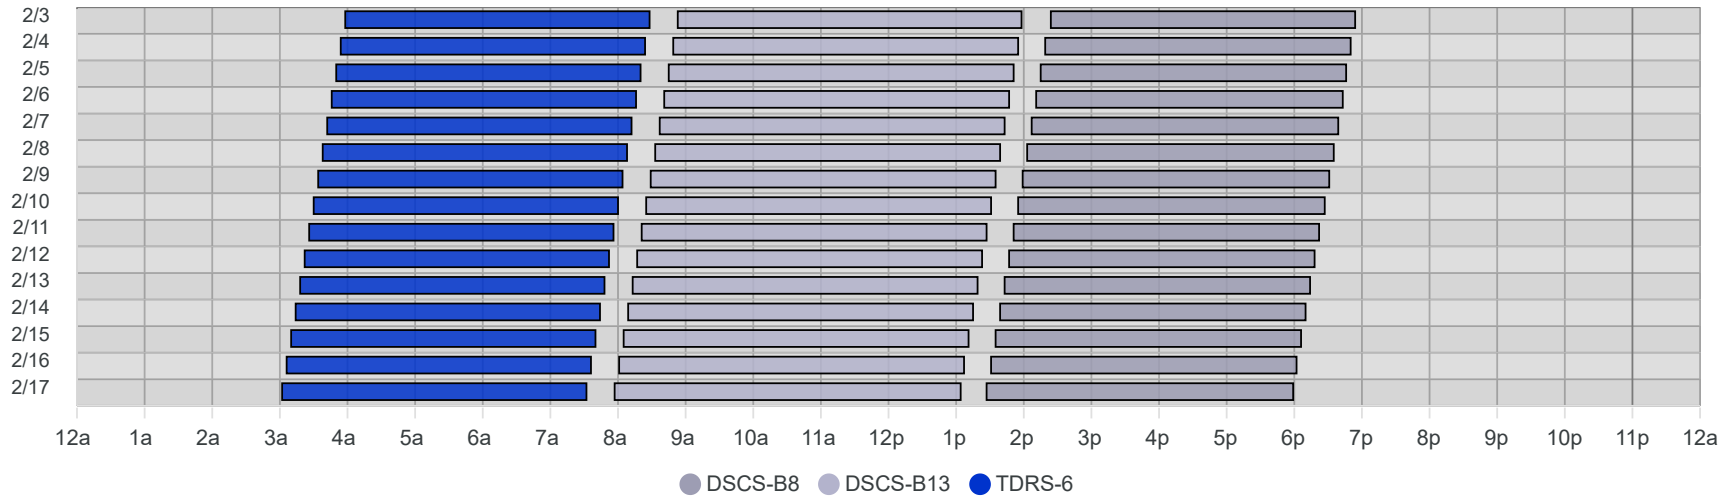

South Pole Satellite Schedule (MST)

Date	TDRS-6 Pass 1			DSCS-B13 Pass 1			DSCS-B8 Pass 1		
	Start	End	Dur	Start	End	Dur	Start	End	Dur
02/03/24	3:58 AM	8:28 AM	4:30	8:53 AM	1:58 PM	5:05	2:24 PM	6:54 PM	4:30
02/04/24	3:54 AM	8:24 AM	4:30	8:49 AM	1:55 PM	5:06	2:19 PM	6:50 PM	4:31
02/05/24	3:50 AM	8:20 AM	4:30	8:45 AM	1:51 PM	5:06	2:15 PM	6:46 PM	4:31
02/06/24	3:46 AM	8:16 AM	4:30	8:41 AM	1:46 PM	5:05	2:11 PM	6:43 PM	4:32
02/07/24	3:42 AM	8:12 AM	4:30	8:37 AM	1:43 PM	5:06	2:07 PM	6:39 PM	4:32
02/08/24	3:38 AM	8:08 AM	4:30	8:33 AM	1:39 PM	5:06	2:03 PM	6:35 PM	4:32
02/09/24	3:34 AM	8:04 AM	4:30	8:29 AM	1:35 PM	5:06	1:59 PM	6:31 PM	4:32
02/10/24	3:30 AM	8:00 AM	4:30	8:25 AM	1:30 PM	5:05	1:55 PM	6:27 PM	4:32
02/11/24	3:26 AM	7:56 AM	4:30	8:21 AM	1:27 PM	5:06	1:51 PM	6:22 PM	4:31
02/12/24	3:22 AM	7:52 AM	4:30	8:17 AM	1:23 PM	5:06	1:46 PM	6:18 PM	4:31
02/13/24	3:18 AM	7:48 AM	4:30	8:13 AM	1:19 PM	5:06	1:43 PM	6:14 PM	4:31
02/14/24	3:14 AM	7:44 AM	4:30	8:09 AM	1:15 PM	5:06	1:39 PM	6:10 PM	4:31
02/15/24	3:10 AM	7:40 AM	4:30	8:05 AM	1:11 PM	5:06	1:35 PM	6:06 PM	4:31
02/16/24	3:06 AM	7:36 AM	4:30	8:01 AM	1:07 PM	5:06	1:30 PM	6:02 PM	4:31
02/17/24	3:02 AM	7:32 AM	4:30	7:57 AM	1:04 PM	5:07	1:27 PM	5:59 PM	4:32