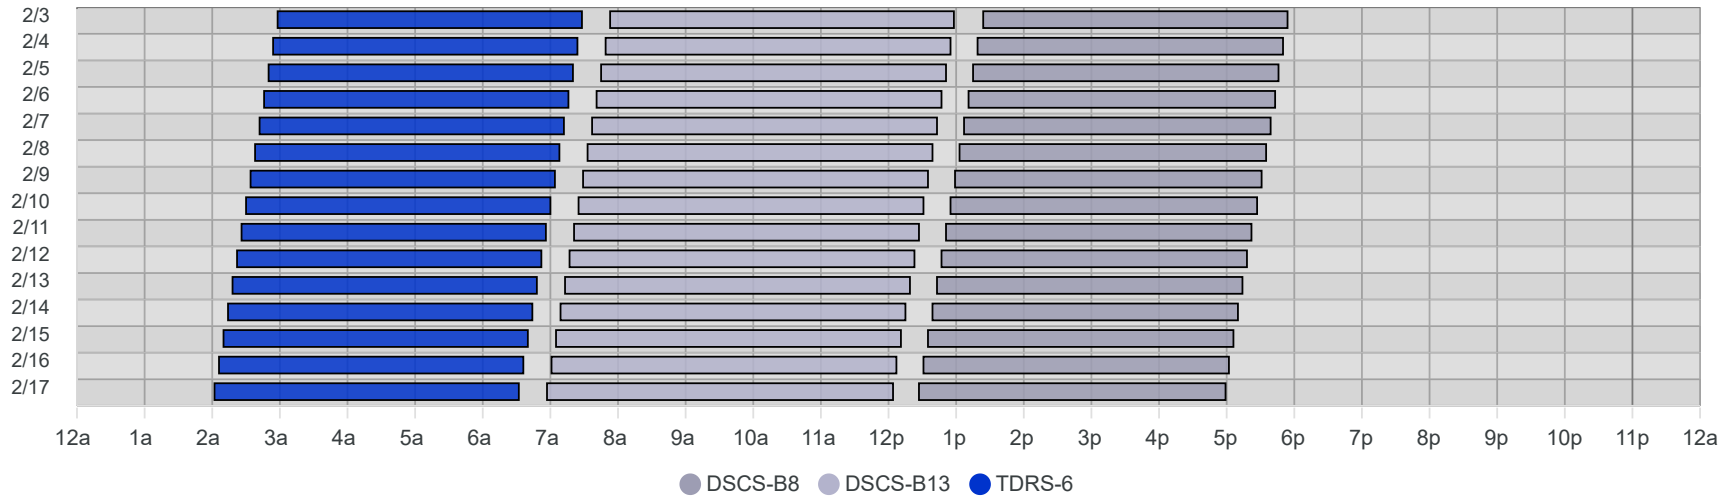

South Pole Satellite Schedule (PST)

Date	TDRS-6 Pass 1			DSCS-B13 Pass 1			DSCS-B8 Pass 1		
	Start	End	Dur	Start	End	Dur	Start	End	Dur
02/03/24	2:58 AM	7:28 AM	4:30	7:53 AM	12:58 PM	5:05	1:24 PM	5:54 PM	4:30
02/04/24	2:54 AM	7:24 AM	4:30	7:49 AM	12:55 PM	5:06	1:19 PM	5:50 PM	4:31
02/05/24	2:50 AM	7:20 AM	4:30	7:45 AM	12:51 PM	5:06	1:15 PM	5:46 PM	4:31
02/06/24	2:46 AM	7:16 AM	4:30	7:41 AM	12:47 PM	5:06	1:11 PM	5:43 PM	4:32
02/07/24	2:42 AM	7:12 AM	4:30	7:37 AM	12:43 PM	5:06	1:07 PM	5:39 PM	4:32
02/08/24	2:38 AM	7:08 AM	4:30	7:33 AM	12:39 PM	5:06	1:03 PM	5:35 PM	4:32
02/09/24	2:34 AM	7:04 AM	4:30	7:29 AM	12:35 PM	5:06	12:59 PM	5:31 PM	4:32
02/10/24	2:30 AM	7:00 AM	4:30	7:25 AM	12:31 PM	5:06	12:55 PM	5:27 PM	4:32
02/11/24	2:26 AM	6:56 AM	4:30	7:21 AM	12:27 PM	5:06	12:51 PM	5:22 PM	4:31
02/12/24	2:22 AM	6:52 AM	4:30	7:17 AM	12:23 PM	5:06	12:47 PM	5:18 PM	4:31
02/13/24	2:18 AM	6:48 AM	4:30	7:13 AM	12:19 PM	5:06	12:43 PM	5:14 PM	4:31
02/14/24	2:14 AM	6:44 AM	4:30	7:09 AM	12:15 PM	5:06	12:39 PM	5:10 PM	4:31
02/15/24	2:10 AM	6:40 AM	4:30	7:05 AM	12:11 PM	5:06	12:35 PM	5:06 PM	4:31
02/16/24	2:06 AM	6:36 AM	4:30	7:01 AM	12:07 PM	5:06	12:31 PM	5:02 PM	4:31
02/17/24	2:02 AM	6:32 AM	4:30	6:57 AM	12:04 PM	5:07	12:27 PM	4:59 PM	4:32