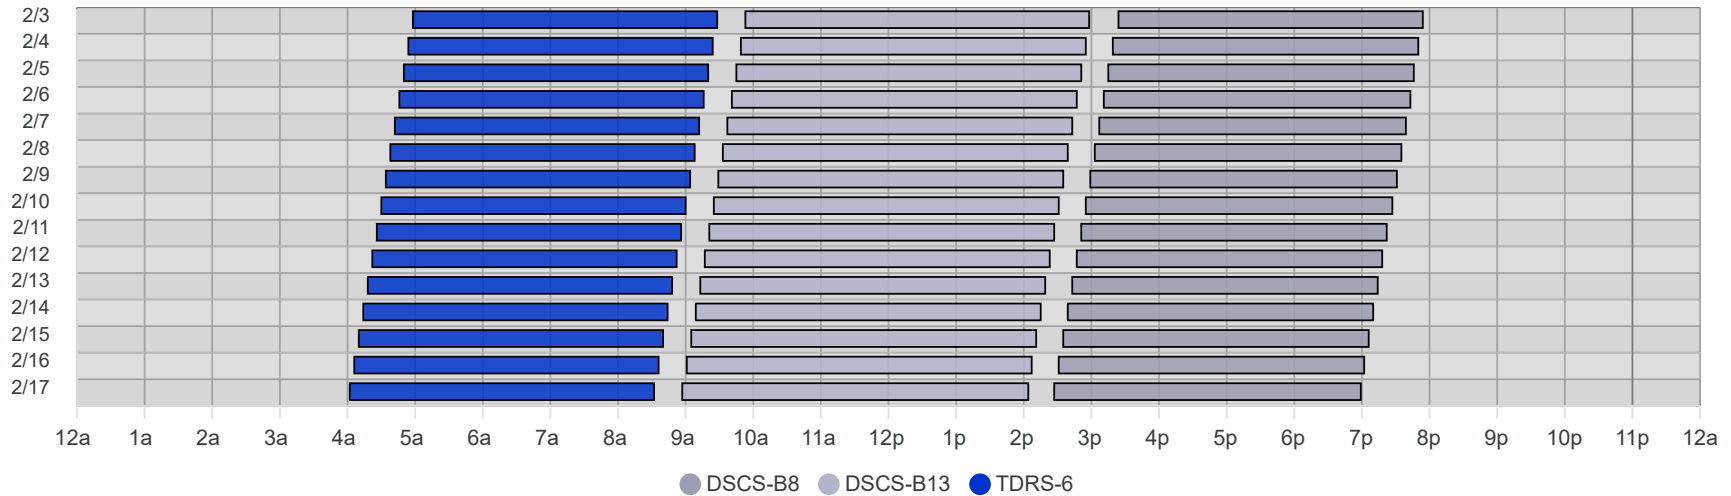

South Pole Satellite Schedule (CST)

Date	TDRS-6 Pass 1			DSCS-B13 Pass 1			DSCS-B8 Pass 1		
	Start	End	Dur	Start	End	Dur	Start	End	Dur
02/03/24	4:58 AM	9:28 AM	4:30	9:53 AM	2:58 PM	5:05	3:24 PM	7:54 PM	4:30
02/04/24	4:54 AM	9:24 AM	4:30	9:49 AM	2:55 PM	5:06	3:19 PM	7:50 PM	4:31
02/05/24	4:50 AM	9:20 AM	4:30	9:45 AM	2:51 PM	5:06	3:15 PM	7:46 PM	4:31
02/06/24	4:46 AM	9:16 AM	4:30	9:41 AM	2:47 PM	5:06	3:11 PM	7:43 PM	4:32
02/07/24	4:42 AM	9:12 AM	4:30	9:37 AM	2:43 PM	5:06	3:07 PM	7:39 PM	4:32
02/08/24	4:38 AM	9:08 AM	4:30	9:33 AM	2:39 PM	5:06	3:03 PM	7:35 PM	4:32
02/09/24	4:34 AM	9:04 AM	4:30	9:29 AM	2:35 PM	5:06	2:59 PM	7:31 PM	4:32
02/10/24	4:30 AM	9:00 AM	4:30	9:25 AM	2:31 PM	5:06	2:55 PM	7:27 PM	4:32
02/11/24	4:26 AM	8:56 AM	4:30	9:21 AM	2:27 PM	5:06	2:51 PM	7:22 PM	4:31
02/12/24	4:22 AM	8:52 AM	4:30	9:17 AM	2:23 PM	5:06	2:47 PM	7:18 PM	4:31
02/13/24	4:18 AM	8:48 AM	4:30	9:13 AM	2:19 PM	5:06	2:43 PM	7:14 PM	4:31
02/14/24	4:14 AM	8:44 AM	4:30	9:09 AM	2:15 PM	5:06	2:39 PM	7:10 PM	4:31
02/15/24	4:10 AM	8:40 AM	4:30	9:05 AM	2:11 PM	5:06	2:35 PM	7:06 PM	4:31
02/16/24	4:06 AM	8:36 AM	4:30	9:01 AM	2:07 PM	5:06	2:31 PM	7:02 PM	4:31
02/17/24	4:02 AM	8:32 AM	4:30	8:57 AM	2:04 PM	5:07	2:27 PM	6:59 PM	4:32