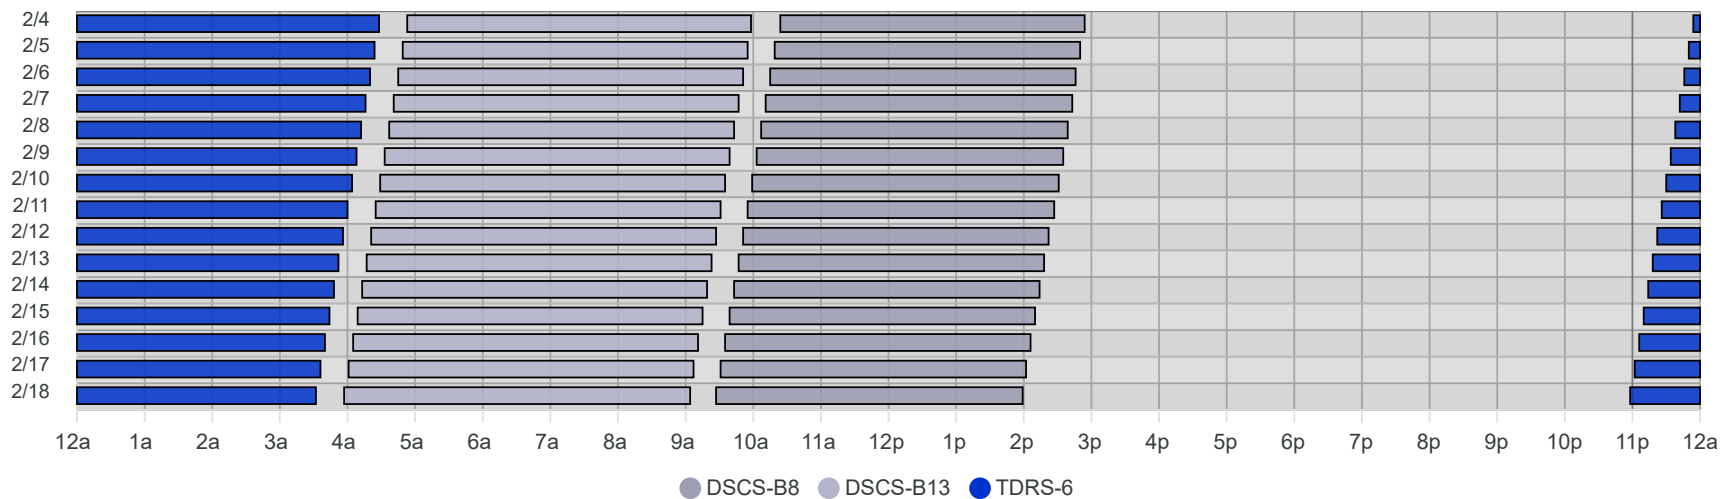

South Pole Satellite Schedule (NZDT)

Date	TDRS-6 Pass 1			DSCS-B13 Pass 1			DSCS-B8 Pass 1		
	Start	End	Dur	Start	End	Dur	Start	End	Dur
02/04/24	11:54 PM	Feb 5, 4:24 AM	4:30	4:53 AM	9:58 AM	5:05	10:24 AM	2:54 PM	4:30
02/05/24	11:50 PM	Feb 6, 4:20 AM	4:30	4:49 AM	9:55 AM	5:06	10:19 AM	2:50 PM	4:31
02/06/24	11:46 PM	Feb 7, 4:16 AM	4:30	4:45 AM	9:51 AM	5:06	10:15 AM	2:45 PM	4:30
02/07/24	11:42 PM	Feb 8, 4:12 AM	4:30	4:41 AM	9:47 AM	5:06	10:11 AM	2:43 PM	4:32
02/08/24	11:38 PM	Feb 9, 4:08 AM	4:30	4:37 AM	9:43 AM	5:06	10:07 AM	2:38 PM	4:31
02/09/24	11:34 PM	Feb 10, 4:04 AM	4:30	4:33 AM	9:39 AM	5:06	10:03 AM	2:35 PM	4:32
02/10/24	11:30 PM	Feb 11, 4:00 AM	4:30	4:29 AM	9:35 AM	5:06	9:59 AM	2:31 PM	4:32
02/11/24	11:26 PM	Feb 12, 3:56 AM	4:30	4:25 AM	9:31 AM	5:06	9:55 AM	2:27 PM	4:32
02/12/24	11:22 PM	Feb 13, 3:52 AM	4:30	4:21 AM	9:27 AM	5:06	9:51 AM	2:22 PM	4:31
02/13/24	11:18 PM	Feb 14, 3:48 AM	4:30	4:17 AM	9:23 AM	5:06	9:47 AM	2:18 PM	4:31
02/14/24	11:14 PM	Feb 15, 3:44 AM	4:30	4:13 AM	9:19 AM	5:06	9:43 AM	2:14 PM	4:31
02/15/24	11:10 PM	Feb 16, 3:40 AM	4:30	4:09 AM	9:15 AM	5:06	9:39 AM	2:10 PM	4:31
02/16/24	11:06 PM	Feb 17, 3:36 AM	4:30	4:05 AM	9:10 AM	5:05	9:35 AM	2:06 PM	4:31
02/17/24	11:02 PM	Feb 18, 3:32 AM	4:30	4:01 AM	9:07 AM	5:06	9:31 AM	2:02 PM	4:31
02/18/24	10:58 PM	Feb 19, 3:28 AM	4:30	3:57 AM	9:04 AM	5:07	9:27 AM	1:59 PM	4:32