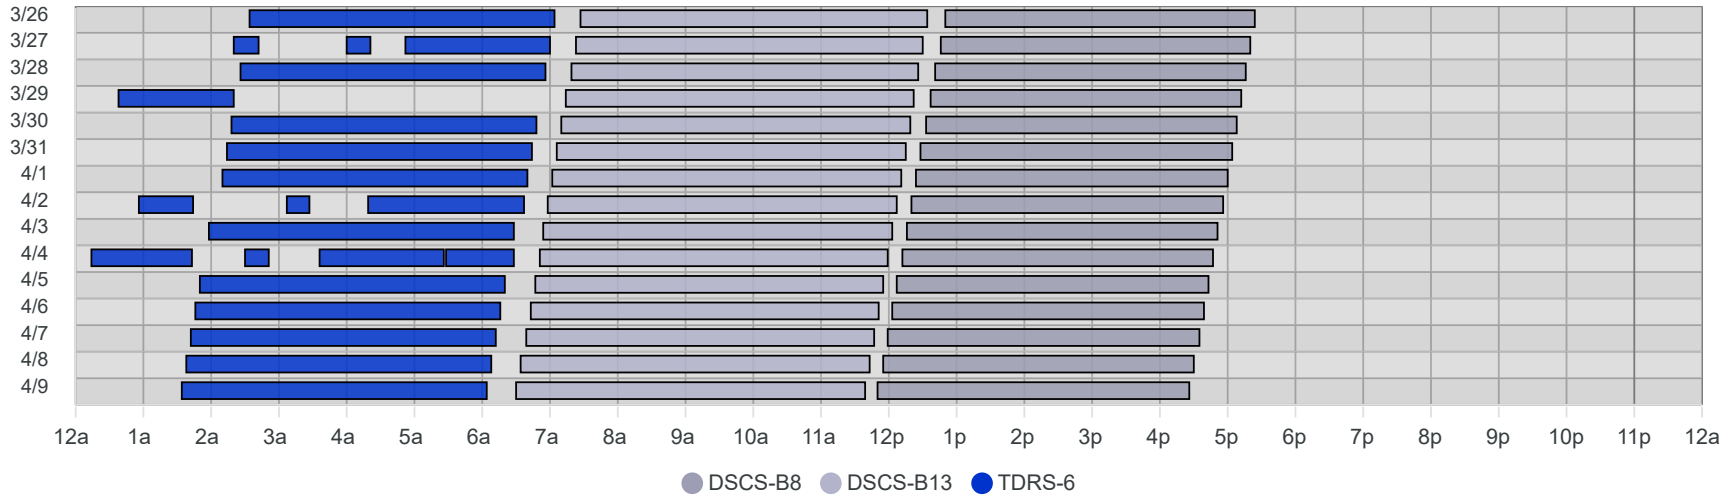

South Pole Satellite Schedule (CDT)

Date	TDRS-6 Pass 1			TDRS-6 Pass 2			TDRS-6 Pass 3			TDRS-6 Pass 4			Total	DSCS-B13 Pass 1			DSCS-B8 Pass 1			
	Start	End	Dur	Start	End	Dur	Start	End	Dur	Start	End	Dur		Dur	Start	End	Dur	Start	End	Dur
03/26/24	2:34 AM	7:04 AM	4:30	No Pass			No Pass			No Pass			4:30	7:27 AM	12:34 PM	5:07	12:50 PM	5:24 PM	4:34	
03/27/24	2:20 AM	2:42 AM	0:22	4:00 AM	4:21 AM	0:21	4:52 AM	7:00 AM	2:08	No Pass			2:51	7:23 AM	12:30 PM	5:07	12:46 PM	5:20 PM	4:34	
03/28/24	2:26 AM	6:56 AM	4:30	No Pass			No Pass			No Pass			4:30	7:19 AM	12:26 PM	5:07	12:41 PM	5:16 PM	4:35	
03/29/24	12:38 AM	2:20 AM	1:42	No Pass			No Pass			No Pass			1:42	7:14 AM	12:22 PM	5:08	12:37 PM	5:12 PM	4:35	
03/30/24	2:18 AM	6:48 AM	4:30	No Pass			No Pass			No Pass			4:30	7:10 AM	12:19 PM	5:09	12:33 PM	5:08 PM	4:35	
03/31/24	2:14 AM	6:44 AM	4:30	No Pass			No Pass			No Pass			4:30	7:06 AM	12:15 PM	5:09	12:28 PM	5:04 PM	4:36	
04/01/24	2:10 AM	6:40 AM	4:30	No Pass			No Pass			No Pass			4:30	7:02 AM	12:11 PM	5:09	12:24 PM	5:00 PM	4:36	
04/02/24	12:56 AM	1:44 AM	0:48	3:07 AM	3:27 AM	0:20	4:19 AM	6:37 AM	2:18	No Pass			2:86	6:58 AM	12:07 PM	5:09	12:20 PM	4:56 PM	4:36	
04/03/24	1:58 AM	6:28 AM	4:30	No Pass			No Pass			No Pass			4:30	6:54 AM	12:03 PM	5:09	12:16 PM	4:51 PM	4:35	
04/04/24	12:14 AM	1:43 AM	1:29	2:30 AM	2:51 AM	0:21	3:36 AM	5:26 AM	1:50	5:28 AM	6:28 AM	1:00	3:100	6:51 AM	11:59 AM	5:08	12:12 PM	4:47 PM	4:35	
04/05/24	1:50 AM	6:20 AM	4:30	No Pass			No Pass			No Pass			4:30	6:47 AM	11:55 AM	5:08	12:07 PM	4:43 PM	4:36	
04/06/24	1:46 AM	6:16 AM	4:30	No Pass			No Pass			No Pass			4:30	6:43 AM	11:51 AM	5:08	12:03 PM	4:39 PM	4:36	
04/07/24	1:42 AM	6:12 AM	4:30	No Pass			No Pass			No Pass			4:30	6:39 AM	11:47 AM	5:08	11:59 AM	4:35 PM	4:36	
04/08/24	1:38 AM	6:08 AM	4:30	No Pass			No Pass			No Pass			4:30	6:34 AM	11:43 AM	5:09	11:55 AM	4:30 PM	4:35	
04/09/24	1:34 AM	6:04 AM	4:30	No Pass			No Pass			No Pass			4:30	6:30 AM	11:39 AM	5:09	11:50 AM	4:26 PM	4:36