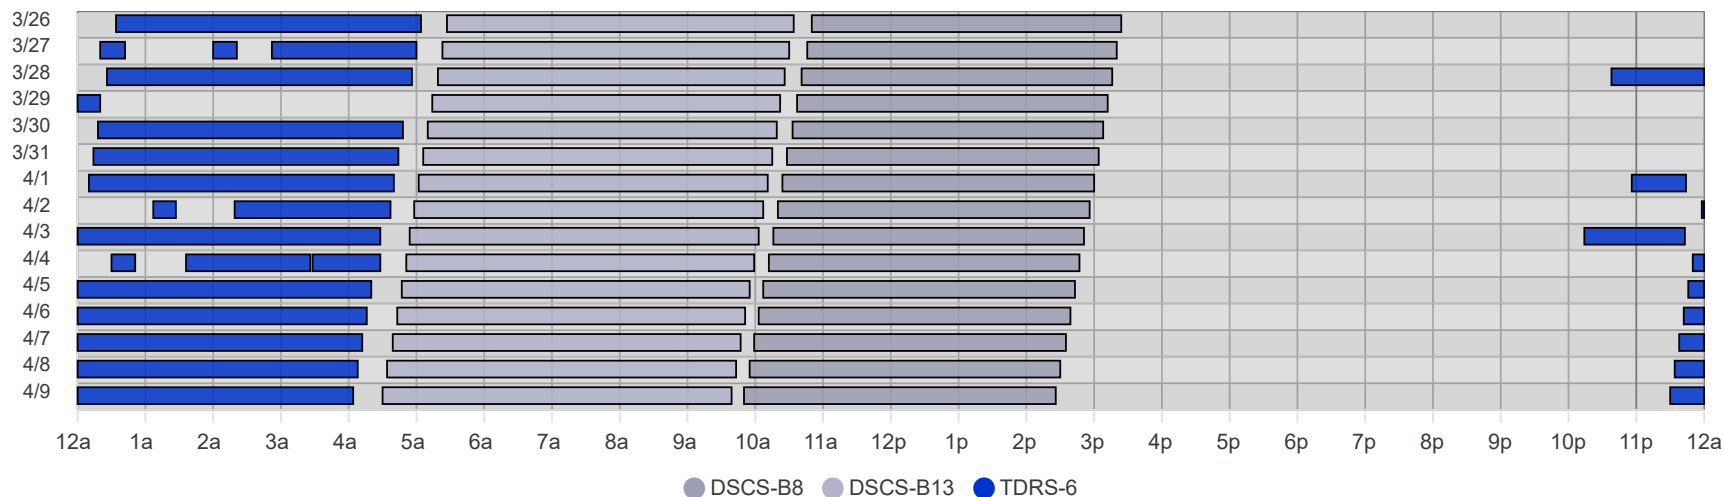

South Pole Satellite Schedule (PDT)

Date	TDRS-6 Pass 1			TDRS-6 Pass 2			TDRS-6 Pass 3			TDRS-6 Pass 4			Total Dur	DSCS-B13 Pass 1			DSCS-B8 Pass 1			
	Start	End	Dur	Start	End	Dur	Start	End	Dur	Start	End	Dur		Dur	Start	End	Dur	Start	End	Dur
03/26/24	12:34 AM	5:04 AM	4:30	No Pass			No Pass			No Pass			4:30	5:27 AM	10:34 AM	5:07	10:50 AM	3:24 PM	4:34	
03/27/24	12:20 AM	12:42 AM	0:22	2:00 AM	2:21 AM	0:21	2:52 AM	5:00 AM	2:08	No Pass			2:51	5:23 AM	10:30 AM	5:07	10:46 AM	3:20 PM	4:34	
03/28/24	12:26 AM	4:56 AM	4:30	10:38 PM	Mar 29, 12:20 AM	1:42	No Pass			No Pass			5:72	5:19 AM	10:26 AM	5:07	10:41 AM	3:16 PM	4:35	
03/29/24	No Pass			No Pass			No Pass			No Pass				5:14 AM	10:22 AM	5:08	10:37 AM	3:12 PM	4:35	
03/30/24	12:18 AM	4:48 AM	4:30	No Pass			No Pass			No Pass			4:30	5:10 AM	10:19 AM	5:09	10:33 AM	3:08 PM	4:35	
03/31/24	12:14 AM	4:44 AM	4:30	No Pass			No Pass			No Pass			4:30	5:06 AM	10:15 AM	5:09	10:28 AM	3:04 PM	4:36	
04/01/24	12:10 AM	4:40 AM	4:30	10:56 PM	11:44 PM	0:48	No Pass			No Pass			4:78	5:02 AM	10:11 AM	5:09	10:24 AM	3:00 PM	4:36	
04/02/24	1:07 AM	1:27 AM	0:20	2:19 AM	4:37 AM	2:18	11:58 PM	Apr 3, 4:28 AM	4:30	No Pass			6:68	4:58 AM	10:07 AM	5:09	10:20 AM	2:56 PM	4:36	
04/03/24	10:14 PM	11:43 PM	1:29	No Pass			No Pass			No Pass			1:29	4:54 AM	10:03 AM	5:09	10:16 AM	2:51 PM	4:35	
04/04/24	12:30 AM	12:51 AM	0:21	1:36 AM	3:26 AM	1:50	3:28 AM	4:28 AM	1:00	11:50 PM	Apr 5, 4:20 AM	4:30	6:101	4:51 AM	9:59 AM	5:08	10:12 AM	2:47 PM	4:35	
04/05/24	11:46 PM	Apr 6, 4:16 AM	4:30	No Pass			No Pass			No Pass			4:30	4:47 AM	9:55 AM	5:08	10:07 AM	2:43 PM	4:36	
04/06/24	11:42 PM	Apr 7, 4:12 AM	4:30	No Pass			No Pass			No Pass			4:30	4:43 AM	9:51 AM	5:08	10:03 AM	2:39 PM	4:36	
04/07/24	11:38 PM	Apr 8, 4:08 AM	4:30	No Pass			No Pass			No Pass			4:30	4:39 AM	9:47 AM	5:08	9:59 AM	2:35 PM	4:36	
04/08/24	11:34 PM	Apr 9, 4:04 AM	4:30	No Pass			No Pass			No Pass			4:30	4:34 AM	9:43 AM	5:09	9:55 AM	2:30 PM	4:35	
04/09/24	11:30 PM	Apr 10, 4:00 AM	4:30	No Pass			No Pass			No Pass			4:30	4:30 AM	9:39 AM	5:09	9:50 AM	2:26 PM	4:36