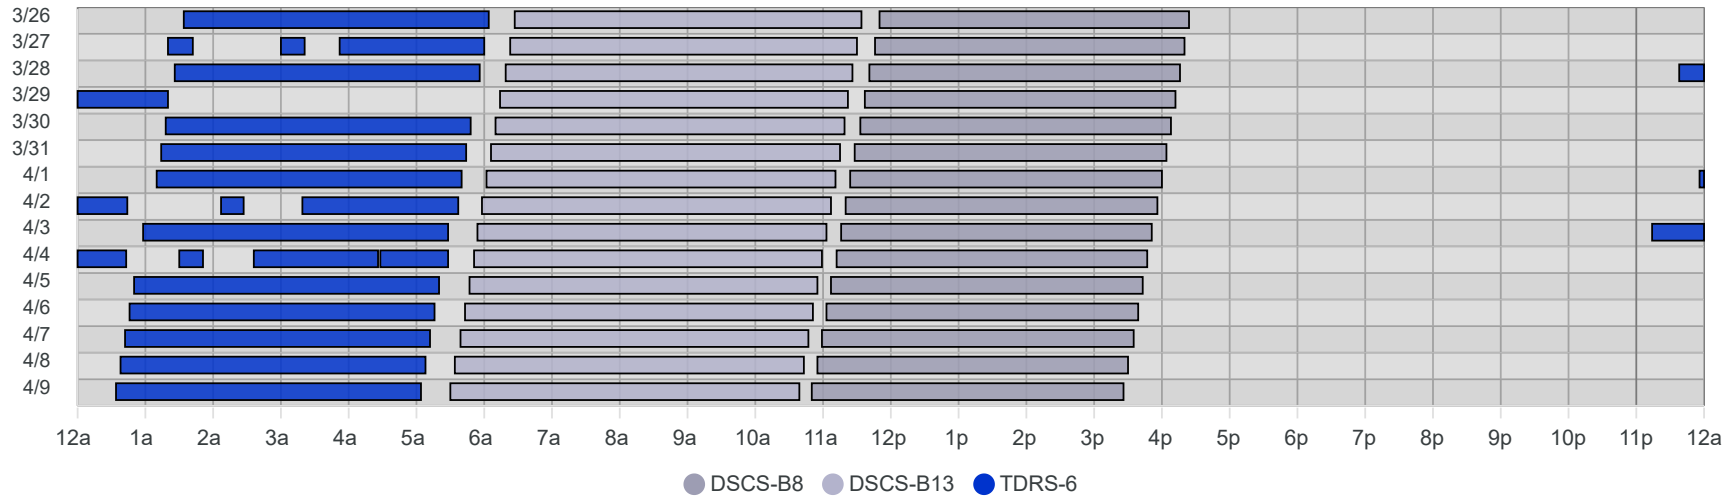

South Pole Satellite Schedule (MDT)

Date	TDRS-6 Pass 1			TDRS-6 Pass 2			TDRS-6 Pass 3			Total Dur	DSCS-B13 Pass 1			DSCS-B8 Pass 1		
	Start	End	Dur	Start	End	Dur	Start	End	Dur		Start	End	Dur	Start	End	Dur
03/26/24	1:34 AM	6:04 AM	4:30	No Pass			No Pass			4:30	6:27 AM	11:33 AM	5:06	11:49 AM	4:24 PM	4:34
03/27/24	1:20 AM	1:42 AM	0:22	3:00 AM	3:21 AM	0:21	3:52 AM	6:00 AM	2:08	2:51	6:23 AM	11:30 AM	5:07	11:46 AM	4:20 PM	4:34
03/28/24	1:26 AM	5:56 AM	4:30	11:38 PM	Mar 29, 1:20 AM	1:42	No Pass			5:72	6:19 AM	11:26 AM	5:07	11:41 AM	4:16 PM	4:35
03/29/24	No Pass			No Pass			No Pass				6:14 AM	11:22 AM	5:08	11:36 AM	4:12 PM	4:35
03/30/24	1:18 AM	5:48 AM	4:30	No Pass			No Pass			4:30	6:10 AM	11:19 AM	5:09	11:33 AM	4:08 PM	4:35
03/31/24	1:14 AM	5:44 AM	4:30	No Pass			No Pass			4:30	6:06 AM	11:15 AM	5:09	11:28 AM	4:04 PM	4:36
04/01/24	1:10 AM	5:40 AM	4:30	11:56 PM	Apr 2, 12:44 AM	0:48	No Pass			4:78	6:02 AM	11:11 AM	5:09	11:24 AM	4:00 PM	4:36
04/02/24	2:07 AM	2:27 AM	0:20	3:19 AM	5:37 AM	2:18	No Pass			2:38	5:58 AM	11:07 AM	5:09	11:20 AM	3:56 PM	4:36
04/03/24	12:58 AM	5:28 AM	4:30	11:14 PM	Apr 4, 12:43 AM	1:29	No Pass			5:59	5:54 AM	11:03 AM	5:09	11:16 AM	3:51 PM	4:35
04/04/24	1:30 AM	1:51 AM	0:21	2:36 AM	4:26 AM	1:50	4:28 AM	5:28 AM	1:00	2:71	5:51 AM	10:59 AM	5:08	11:12 AM	3:47 PM	4:35
04/05/24	12:50 AM	5:20 AM	4:30	No Pass			No Pass			4:30	5:46 AM	10:55 AM	5:08	11:07 AM	3:43 PM	4:36
04/06/24	12:46 AM	5:16 AM	4:30	No Pass			No Pass			4:30	5:43 AM	10:51 AM	5:08	11:03 AM	3:39 PM	4:36
04/07/24	12:42 AM	5:12 AM	4:30	No Pass			No Pass			4:30	5:39 AM	10:47 AM	5:08	10:59 AM	3:35 PM	4:36
04/08/24	12:38 AM	5:08 AM	4:30	No Pass			No Pass			4:30	5:33 AM	10:43 AM	5:09	10:55 AM	3:30 PM	4:35
04/09/24	12:34 AM	5:04 AM	4:30	No Pass			No Pass			4:30	5:30 AM	10:39 AM	5:09	10:50 AM	3:26 PM	4:36