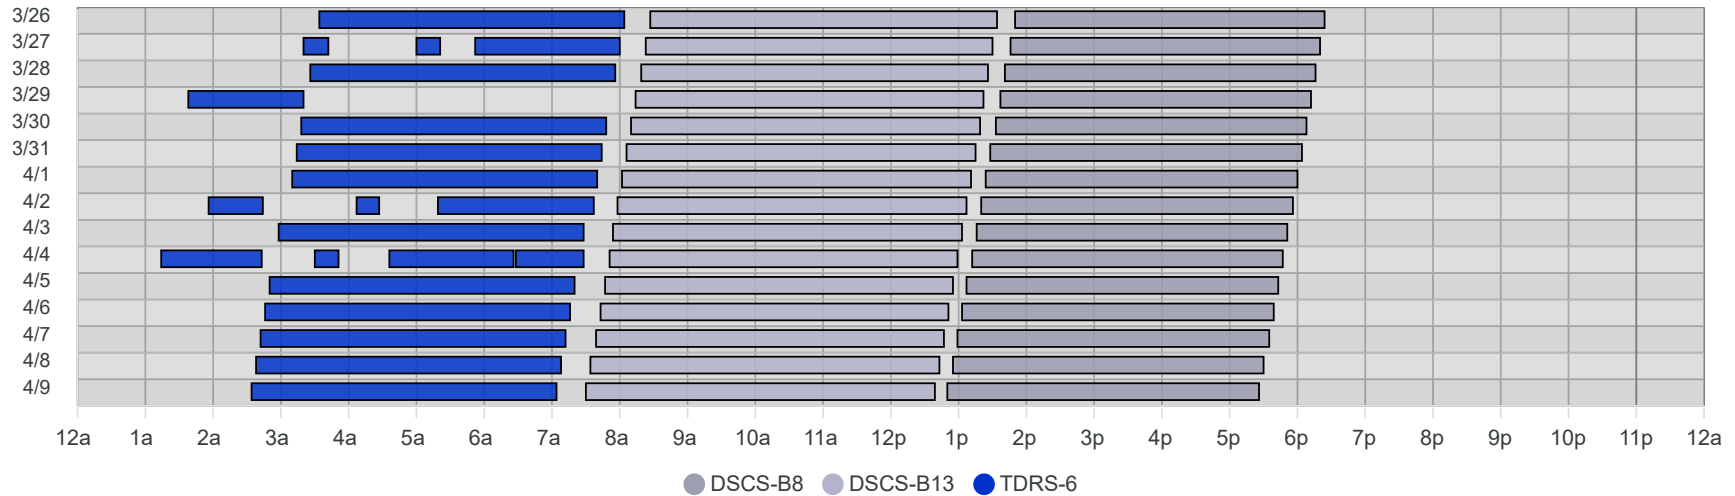

South Pole Satellite Schedule (EDT)

Date	TDRS-6 Pass 1			TDRS-6 Pass 2			TDRS-6 Pass 3			TDRS-6 Pass 4			Total Dur	DSCS-B13 Pass 1			DSCS-B8 Pass 1		
	Start	End	Dur	Start	End	Dur	Start	End	Dur	Start	End	Dur		Start	End	Dur	Start	End	Dur
03/26/24	3:34 AM	8:04 AM	4:30	No Pass			No Pass			No Pass			4:30	8:27 AM	1:34 PM	5:07	1:50 PM	6:24 PM	4:34
03/27/24	3:20 AM	3:42 AM	0:22	5:00 AM	5:21 AM	0:21	5:52 AM	8:00 AM	2:08	No Pass			2:51	8:23 AM	1:30 PM	5:07	1:46 PM	6:20 PM	4:34
03/28/24	3:26 AM	7:56 AM	4:30	No Pass			No Pass			No Pass			4:30	8:19 AM	1:26 PM	5:07	1:41 PM	6:16 PM	4:35
03/29/24	1:38 AM	3:20 AM	1:42	No Pass			No Pass			No Pass			1:42	8:14 AM	1:22 PM	5:08	1:37 PM	6:12 PM	4:35
03/30/24	3:18 AM	7:48 AM	4:30	No Pass			No Pass			No Pass			4:30	8:10 AM	1:19 PM	5:09	1:33 PM	6:08 PM	4:35
03/31/24	3:14 AM	7:44 AM	4:30	No Pass			No Pass			No Pass			4:30	8:06 AM	1:15 PM	5:09	1:28 PM	6:04 PM	4:36
04/01/24	3:10 AM	7:40 AM	4:30	No Pass			No Pass			No Pass			4:30	8:02 AM	1:11 PM	5:09	1:24 PM	6:00 PM	4:36
04/02/24	1:56 AM	2:44 AM	0:48	4:07 AM	4:27 AM	0:20	5:19 AM	7:37 AM	2:18	No Pass			2:86	7:58 AM	1:07 PM	5:09	1:20 PM	5:56 PM	4:36
04/03/24	2:58 AM	7:28 AM	4:30	No Pass			No Pass			No Pass			4:30	7:54 AM	1:03 PM	5:09	1:16 PM	5:51 PM	4:35
04/04/24	1:14 AM	2:43 AM	1:29	3:30 AM	3:51 AM	0:21	4:36 AM	6:26 AM	1:50	6:28 AM	7:28 AM	1:00	3:100	7:51 AM	12:59 PM	5:08	1:12 PM	5:47 PM	4:35
04/05/24	2:50 AM	7:20 AM	4:30	No Pass			No Pass			No Pass			4:30	7:47 AM	12:55 PM	5:08	1:07 PM	5:43 PM	4:36
04/06/24	2:46 AM	7:16 AM	4:30	No Pass			No Pass			No Pass			4:30	7:43 AM	12:51 PM	5:08	1:03 PM	5:39 PM	4:36
04/07/24	2:42 AM	7:12 AM	4:30	No Pass			No Pass			No Pass			4:30	7:39 AM	12:47 PM	5:08	12:59 PM	5:35 PM	4:36
04/08/24	2:38 AM	7:08 AM	4:30	No Pass			No Pass			No Pass			4:30	7:34 AM	12:43 PM	5:09	12:55 PM	5:30 PM	4:35
04/09/24	2:34 AM	7:04 AM	4:30	No Pass			No Pass			No Pass			4:30	7:30 AM	12:39 PM	5:09	12:50 PM	5:26 PM	4:36