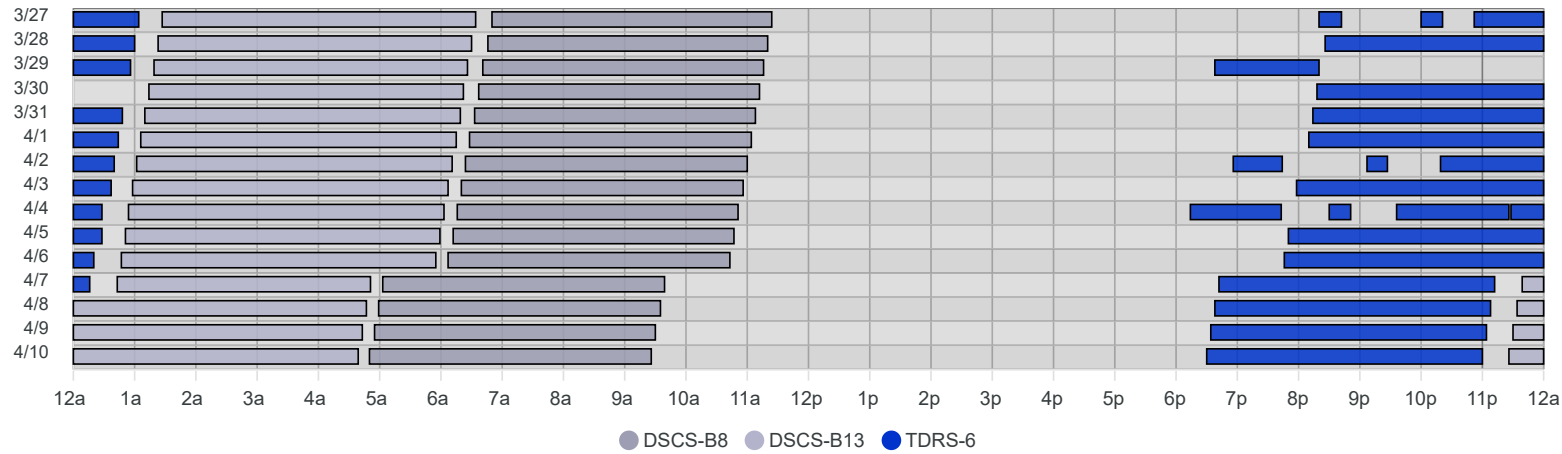

South Pole Satellite Schedule (NZDT)

Date	TDRS-6 Pass 1			TDRS-6 Pass 2			TDRS-6 Pass 3			TDRS-6 Pass 4			Total Dur	DSCS-B13 Pass 1			DSCS-B13 Pass 2			Total Dur	DSCS-B8 Pass 1		
	Start	End	Dur	Start	End	Dur	Start	End	Dur	Start	End	Dur		Start	End	Dur	Start	End	Dur		Start	End	Dur
03/27/24	8:20 PM	8:42 PM	0:22	10:00 PM	10:21 PM	0:21	10:52 PM	Mar 28, 1:00 AM	2:08		No Pass		2:51	1:27 AM	6:34 AM	5:07		No Pass		5:07	6:50 AM	11:24 AM	4:34
03/28/24	8:26 PM	Mar 29, 12:56 AM	4:30		No Pass			No Pass			No Pass		4:30	1:23 AM	6:30 AM	5:07		No Pass		5:07	6:46 AM	11:20 AM	4:34
03/29/24	6:38 PM	8:20 PM	1:42		No Pass			No Pass			No Pass		1:42	1:19 AM	6:26 AM	5:07		No Pass		5:07	6:41 AM	11:16 AM	4:35
03/30/24	8:18 PM	Mar 31, 12:48 AM	4:30		No Pass			No Pass			No Pass		4:30	1:14 AM	6:22 AM	5:08		No Pass		5:08	6:37 AM	11:12 AM	4:35
03/31/24	8:14 PM	Apr 1, 12:44 AM	4:30		No Pass			No Pass			No Pass		4:30	1:10 AM	6:19 AM	5:09		No Pass		5:09	6:33 AM	11:08 AM	4:35
04/01/24	8:10 PM	Apr 2, 12:40 AM	4:30		No Pass			No Pass			No Pass		4:30	1:06 AM	6:15 AM	5:09		No Pass		5:09	6:28 AM	11:04 AM	4:36
04/02/24	6:56 PM	7:44 PM	0:48	9:07 PM	9:27 PM	0:20	10:19 PM	Apr 3, 12:37 AM	2:18		No Pass		2:86	1:02 AM	6:10 AM	5:08		No Pass		5:08	6:24 AM	11:00 AM	4:36
04/03/24	7:58 PM	Apr 4, 12:28 AM	4:30		No Pass			No Pass			No Pass		4:30	12:58 AM	6:07 AM	5:09		No Pass		5:09	6:20 AM	10:56 AM	4:36
04/04/24	6:14 PM	7:43 PM	1:29	8:30 PM	8:51 PM	0:21	9:36 PM	11:26 PM	1:50	11:28 PM	Apr 5, 12:28 AM	1:00	3:100	12:54 AM	6:03 AM	5:09		No Pass		5:09	6:16 AM	10:51 AM	4:35
04/05/24	7:50 PM	Apr 6, 12:20 AM	4:30		No Pass			No Pass			No Pass		4:30	12:51 AM	5:59 AM	5:08		No Pass		5:08	6:12 AM	10:47 AM	4:35
04/06/24	7:46 PM	Apr 7, 12:16 AM	4:30		No Pass			No Pass			No Pass		4:30	12:47 AM	5:54 AM	5:07		No Pass		5:07	6:07 AM	10:43 AM	4:36
04/07/24	6:42 PM	11:12 PM	4:30		No Pass			No Pass			No Pass		4:30	12:43 AM	4:51 AM	5:08	11:39 PM	Apr 8, 4:47 AM	5:08	10:16	5:03 AM	9:39 AM	4:36
04/08/24	6:38 PM	11:08 PM	4:30		No Pass			No Pass			No Pass		4:30	11:34 PM	Apr 9, 4:43 AM	5:09		No Pass		5:09	4:59 AM	9:35 AM	4:36
04/09/24	6:34 PM	11:04 PM	4:30		No Pass			No Pass			No Pass		4:30	11:30 PM	Apr 10, 4:38 AM	5:08		No Pass		5:08	4:54 AM	9:30 AM	4:35
04/10/24	6:30 PM	11:00 PM	4:30		No Pass			No Pass			No Pass		4:30	11:26 PM	Apr 11, 4:35 AM	5:09		No Pass		5:09	4:50 AM	9:26 AM	4:36