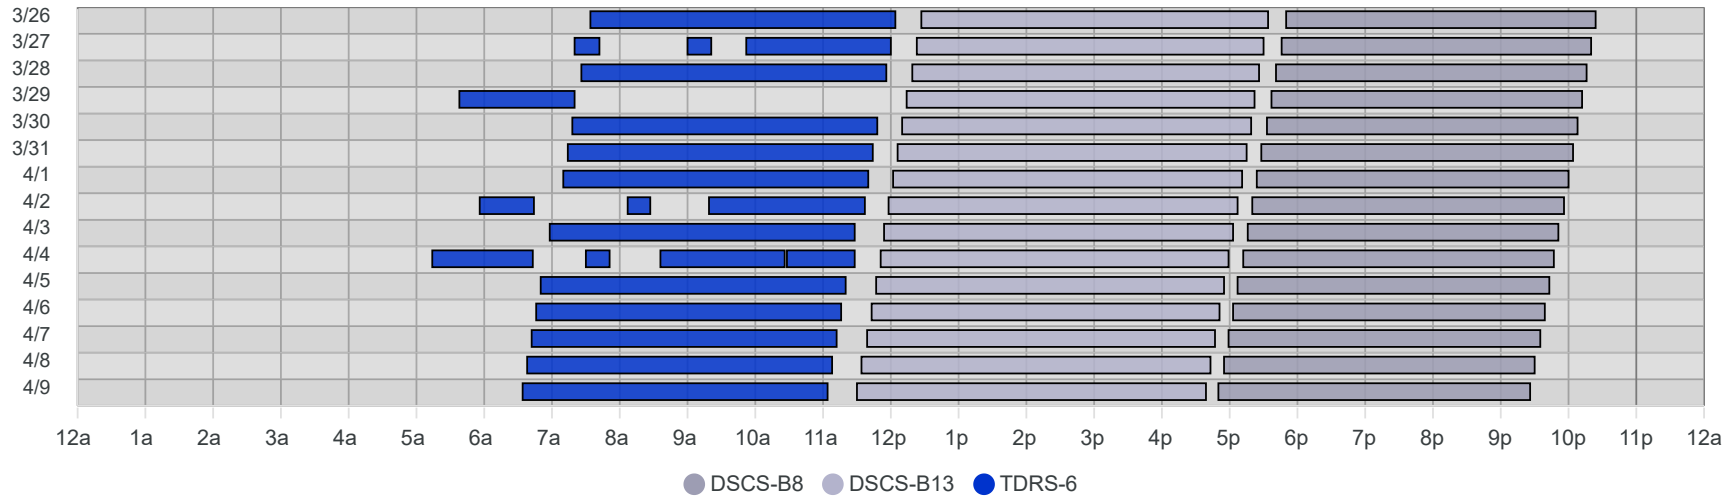

South Pole Satellite Schedule (UTC)

Date	TDRS-6 Pass 1			TDRS-6 Pass 2			TDRS-6 Pass 3			TDRS-6 Pass 4			Total Dur	DSCS-B13 Pass 1			DSCS-B8 Pass 1		
	Start	End	Dur	Start	End	Dur	Start	End	Dur	Start	End	Dur		Start	End	Dur	Start	End	Dur
03/26/24	7:34 AM	12:04 PM	4:30	No Pass			No Pass			No Pass			4:30	12:27 PM	5:34 PM	5:07	5:50 PM	10:24 PM	4:34
03/27/24	7:20 AM	7:42 AM	0:22	9:00 AM	9:21 AM	0:21	9:52 AM	12:00 PM	2:08	No Pass			2:51	12:23 PM	5:30 PM	5:07	5:46 PM	10:20 PM	4:34
03/28/24	7:26 AM	11:56 AM	4:30	No Pass			No Pass			No Pass			4:30	12:19 PM	5:26 PM	5:07	5:41 PM	10:16 PM	4:35
03/29/24	5:38 AM	7:20 AM	1:42	No Pass			No Pass			No Pass			1:42	12:14 PM	5:22 PM	5:08	5:37 PM	10:12 PM	4:35
03/30/24	7:18 AM	11:48 AM	4:30	No Pass			No Pass			No Pass			4:30	12:10 PM	5:19 PM	5:09	5:33 PM	10:08 PM	4:35
03/31/24	7:14 AM	11:44 AM	4:30	No Pass			No Pass			No Pass			4:30	12:06 PM	5:15 PM	5:09	5:28 PM	10:04 PM	4:36
04/01/24	7:10 AM	11:40 AM	4:30	No Pass			No Pass			No Pass			4:30	12:02 PM	5:11 PM	5:09	5:24 PM	10:00 PM	4:36
04/02/24	5:56 AM	6:44 AM	0:48	8:07 AM	8:27 AM	0:20	9:19 AM	11:37 AM	2:18	No Pass			2:86	11:58 AM	5:07 PM	5:09	5:20 PM	9:56 PM	4:36
04/03/24	6:58 AM	11:28 AM	4:30	No Pass			No Pass			No Pass			4:30	11:54 AM	5:03 PM	5:09	5:16 PM	9:51 PM	4:35
04/04/24	5:14 AM	6:43 AM	1:29	7:30 AM	7:51 AM	0:21	8:36 AM	10:26 AM	1:50	10:28 AM	11:28 AM	1:00	3:100	11:51 AM	4:59 PM	5:08	5:12 PM	9:47 PM	4:35
04/05/24	6:50 AM	11:20 AM	4:30	No Pass			No Pass			No Pass			4:30	11:47 AM	4:55 PM	5:08	5:07 PM	9:43 PM	4:36
04/06/24	6:46 AM	11:16 AM	4:30	No Pass			No Pass			No Pass			4:30	11:43 AM	4:51 PM	5:08	5:03 PM	9:39 PM	4:36
04/07/24	6:42 AM	11:12 AM	4:30	No Pass			No Pass			No Pass			4:30	11:39 AM	4:47 PM	5:08	4:59 PM	9:35 PM	4:36
04/08/24	6:38 AM	11:08 AM	4:30	No Pass			No Pass			No Pass			4:30	11:34 AM	4:43 PM	5:09	4:55 PM	9:30 PM	4:35
04/09/24	6:34 AM	11:04 AM	4:30	No Pass			No Pass			No Pass			4:30	11:30 AM	4:39 PM	5:09	4:50 PM	9:26 PM	4:36