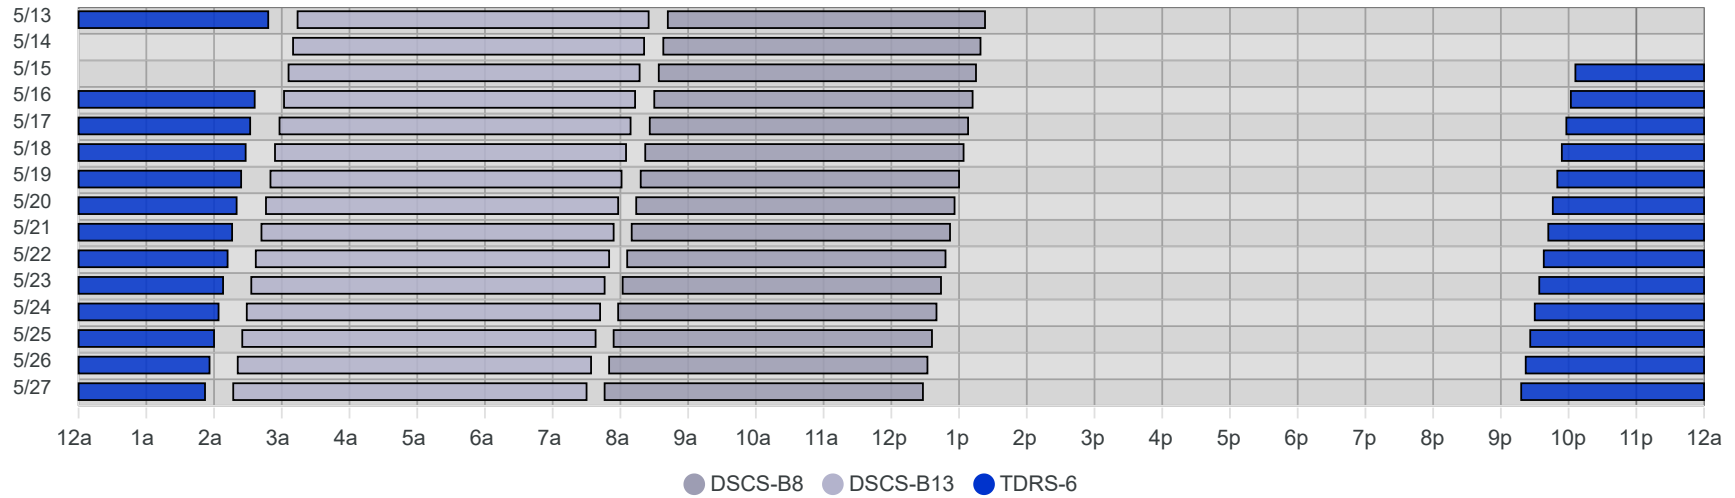

South Pole Satellite Schedule (MDT)

Date	TDRS-6 Pass 1			DSCS-B13 Pass 1			DSCS-B8 Pass 1		
	Start	End	Dur	Start	End	Dur	Start	End	Dur
05/13/24	No Pass			3:14 AM	8:25 AM	5:11	8:42 AM	1:23 PM	4:41
05/14/24	No Pass			3:10 AM	8:20 AM	5:10	8:38 AM	1:19 PM	4:41
05/15/24	10:06 PM	May 16, 2:36 AM	4:30	3:06 AM	8:17 AM	5:11	8:33 AM	1:15 PM	4:41
05/16/24	10:02 PM	May 17, 2:32 AM	4:30	3:02 AM	8:13 AM	5:11	8:30 AM	1:12 PM	4:42
05/17/24	9:58 PM	May 18, 2:28 AM	4:30	2:58 AM	8:09 AM	5:11	8:26 AM	1:08 PM	4:42
05/18/24	9:54 PM	May 19, 2:24 AM	4:30	2:54 AM	8:04 AM	5:10	8:22 AM	1:04 PM	4:42
05/19/24	9:50 PM	May 20, 2:20 AM	4:30	2:49 AM	8:01 AM	5:11	8:17 AM	1:00 PM	4:42
05/20/24	9:46 PM	May 21, 2:16 AM	4:30	2:46 AM	7:58 AM	5:12	8:14 AM	12:56 PM	4:42
05/21/24	9:42 PM	May 22, 2:12 AM	4:30	2:42 AM	7:54 AM	5:12	8:10 AM	12:52 PM	4:42
05/22/24	9:38 PM	May 23, 2:08 AM	4:30	2:36 AM	7:50 AM	5:13	8:06 AM	12:48 PM	4:42
05/23/24	9:34 PM	May 24, 2:04 AM	4:30	2:33 AM	7:46 AM	5:13	8:01 AM	12:44 PM	4:42
05/24/24	9:30 PM	May 25, 2:00 AM	4:30	2:29 AM	7:42 AM	5:13	7:58 AM	12:40 PM	4:42
05/25/24	9:26 PM	May 26, 1:56 AM	4:30	2:25 AM	7:38 AM	5:13	7:54 AM	12:36 PM	4:42
05/26/24	9:22 PM	May 27, 1:52 AM	4:30	2:20 AM	7:34 AM	5:13	7:50 AM	12:32 PM	4:42
05/27/24	9:18 PM	May 28, 1:48 AM	4:30	2:17 AM	7:30 AM	5:13	7:46 AM	12:28 PM	4:42