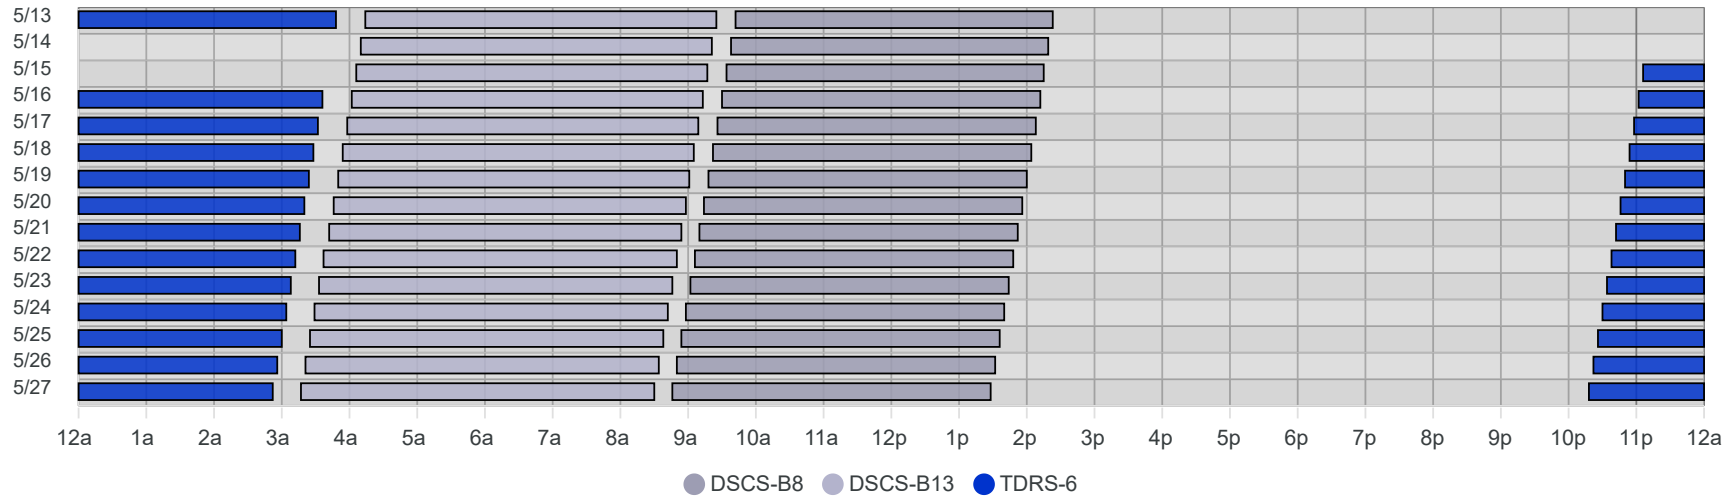

South Pole Satellite Schedule (CDT)

Date	TDRS-6 Pass 1			DSCS-B13 Pass 1			DSCS-B8 Pass 1		
	Start	End	Dur	Start	End	Dur	Start	End	Dur
05/13/24	No Pass			4:14 AM	9:25 AM	5:11	9:42 AM	2:23 PM	4:41
05/14/24	No Pass			4:10 AM	9:21 AM	5:11	9:38 AM	2:19 PM	4:41
05/15/24	11:06 PM	May 16, 3:36 AM	4:30	4:06 AM	9:17 AM	5:11	9:34 AM	2:15 PM	4:41
05/16/24	11:02 PM	May 17, 3:32 AM	4:30	4:02 AM	9:13 AM	5:11	9:30 AM	2:12 PM	4:42
05/17/24	10:58 PM	May 18, 3:28 AM	4:30	3:58 AM	9:09 AM	5:11	9:26 AM	2:08 PM	4:42
05/18/24	10:54 PM	May 19, 3:24 AM	4:30	3:54 AM	9:05 AM	5:11	9:22 AM	2:04 PM	4:42
05/19/24	10:50 PM	May 20, 3:20 AM	4:30	3:50 AM	9:01 AM	5:11	9:18 AM	2:00 PM	4:42
05/20/24	10:46 PM	May 21, 3:16 AM	4:30	3:46 AM	8:58 AM	5:12	9:14 AM	1:56 PM	4:42
05/21/24	10:42 PM	May 22, 3:12 AM	4:30	3:42 AM	8:54 AM	5:12	9:10 AM	1:52 PM	4:42
05/22/24	10:38 PM	May 23, 3:08 AM	4:30	3:37 AM	8:50 AM	5:13	9:06 AM	1:48 PM	4:42
05/23/24	10:34 PM	May 24, 3:04 AM	4:30	3:33 AM	8:46 AM	5:13	9:02 AM	1:44 PM	4:42
05/24/24	10:30 PM	May 25, 3:00 AM	4:30	3:29 AM	8:42 AM	5:13	8:58 AM	1:40 PM	4:42
05/25/24	10:26 PM	May 26, 2:56 AM	4:30	3:25 AM	8:38 AM	5:13	8:54 AM	1:36 PM	4:42
05/26/24	10:22 PM	May 27, 2:52 AM	4:30	3:21 AM	8:34 AM	5:13	8:50 AM	1:32 PM	4:42
05/27/24	10:18 PM	May 28, 2:48 AM	4:30	3:17 AM	8:30 AM	5:13	8:46 AM	1:28 PM	4:42