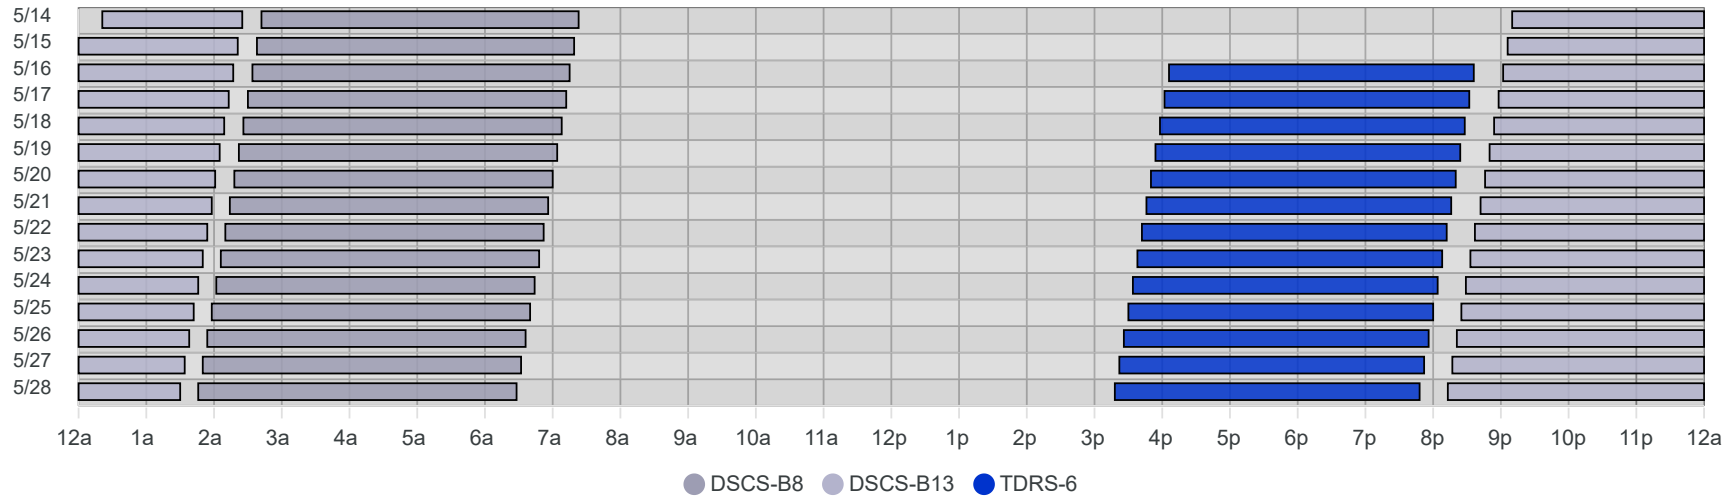

South Pole Satellite Schedule (NZST)

Date	TDRS-6 Pass 1			DSCS-B13 Pass 1			DSCS-B8 Pass 1		
	Start	End	Dur	Start	End	Dur	Start	End	Dur
05/14/24	No Pass			9:10 PM	May 15, 2:21 AM	5:11	2:42 AM	7:22 AM	4:40
05/15/24	No Pass			9:06 PM	May 16, 2:17 AM	5:11	2:38 AM	7:19 AM	4:41
05/16/24	4:06 PM	8:36 PM	4:30	9:02 PM	May 17, 2:13 AM	5:11	2:34 AM	7:15 AM	4:41
05/17/24	4:02 PM	8:32 PM	4:30	8:58 PM	May 18, 2:09 AM	5:11	2:30 AM	7:12 AM	4:42
05/18/24	3:58 PM	8:28 PM	4:30	8:54 PM	May 19, 2:04 AM	5:10	2:26 AM	7:08 AM	4:42
05/19/24	3:54 PM	8:24 PM	4:30	8:50 PM	May 20, 2:01 AM	5:11	2:22 AM	7:04 AM	4:42
05/20/24	3:50 PM	8:20 PM	4:30	8:46 PM	May 21, 1:57 AM	5:11	2:17 AM	7:00 AM	4:42
05/21/24	3:46 PM	8:16 PM	4:30	8:42 PM	May 22, 1:54 AM	5:12	2:14 AM	6:56 AM	4:42
05/22/24	3:42 PM	8:12 PM	4:30	8:37 PM	May 23, 1:50 AM	5:13	2:10 AM	6:52 AM	4:42
05/23/24	3:38 PM	8:08 PM	4:30	8:33 PM	May 24, 1:45 AM	5:12	2:06 AM	6:48 AM	4:42
05/24/24	3:34 PM	8:04 PM	4:30	8:29 PM	May 25, 1:41 AM	5:12	2:01 AM	6:44 AM	4:42
05/25/24	3:30 PM	8:00 PM	4:30	8:25 PM	May 26, 1:38 AM	5:13	1:57 AM	6:40 AM	4:42
05/26/24	3:26 PM	7:56 PM	4:30	8:21 PM	May 27, 1:34 AM	5:13	1:54 AM	6:36 AM	4:42
05/27/24	3:22 PM	7:52 PM	4:30	8:17 PM	May 28, 1:30 AM	5:13	1:50 AM	6:32 AM	4:42
05/28/24	3:18 PM	7:48 PM	4:30	8:13 PM	May 29, 1:25 AM	5:12	1:45 AM	6:28 AM	4:42