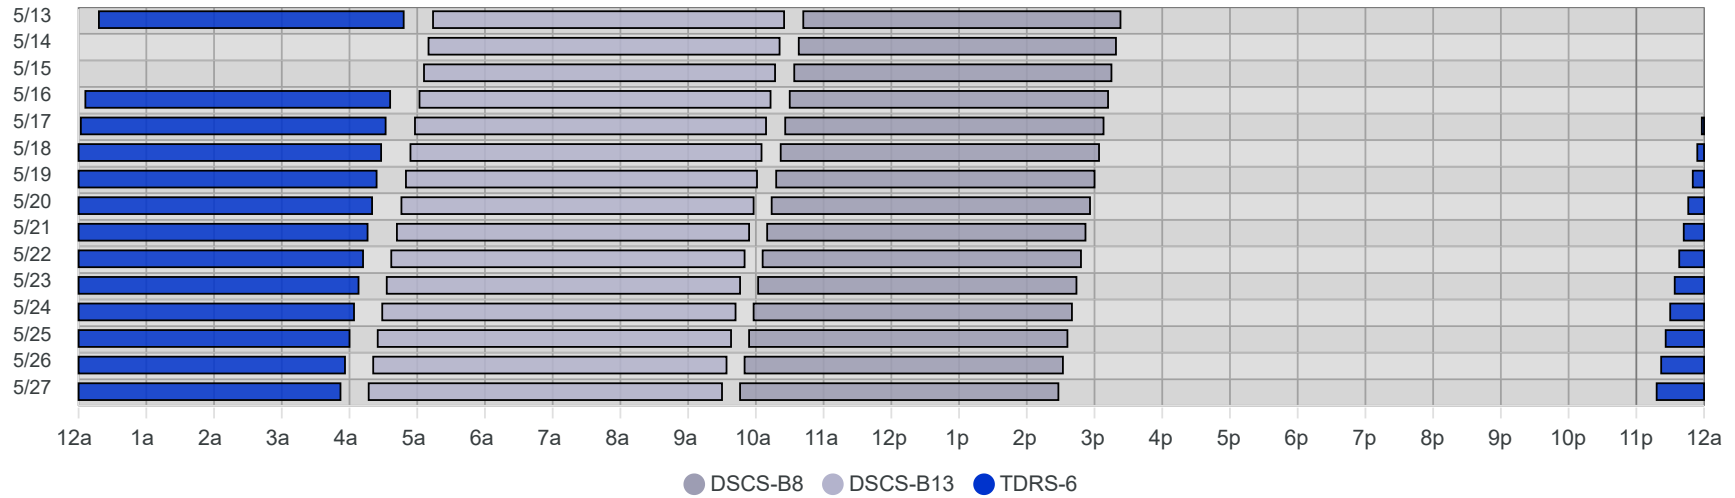

South Pole Satellite Schedule (EDT)

Date	TDRS-6 Pass 1			TDRS-6 Pass 2			Total Dur	DSCS-B13 Pass 1			DSCS-B8 Pass 1		
	Start	End	Dur	Start	End	Dur		Start	End	Dur	Start	End	Dur
05/13/24	12:18 AM	4:48 AM	4:30	No Pass			4:30	5:14 AM	10:25 AM	5:11	10:42 AM	3:23 PM	4:41
05/14/24	No Pass			No Pass				5:10 AM	10:21 AM	5:11	10:38 AM	3:19 PM	4:41
05/15/24	No Pass			No Pass				5:06 AM	10:17 AM	5:11	10:34 AM	3:15 PM	4:41
05/16/24	12:06 AM	4:36 AM	4:30	No Pass			4:30	5:02 AM	10:13 AM	5:11	10:30 AM	3:12 PM	4:42
05/17/24	12:02 AM	4:32 AM	4:30	11:58 PM	May 18, 4:28 AM	4:30	8:60	4:58 AM	10:09 AM	5:11	10:26 AM	3:08 PM	4:42
05/18/24	11:54 PM	May 19, 4:24 AM	4:30	No Pass			4:30	4:54 AM	10:05 AM	5:11	10:22 AM	3:04 PM	4:42
05/19/24	11:50 PM	May 20, 4:20 AM	4:30	No Pass			4:30	4:50 AM	10:01 AM	5:11	10:18 AM	3:00 PM	4:42
05/20/24	11:46 PM	May 21, 4:16 AM	4:30	No Pass			4:30	4:46 AM	9:58 AM	5:12	10:14 AM	2:56 PM	4:42
05/21/24	11:42 PM	May 22, 4:12 AM	4:30	No Pass			4:30	4:42 AM	9:54 AM	5:12	10:10 AM	2:52 PM	4:42
05/22/24	11:38 PM	May 23, 4:08 AM	4:30	No Pass			4:30	4:37 AM	9:50 AM	5:13	10:06 AM	2:48 PM	4:42
05/23/24	11:34 PM	May 24, 4:04 AM	4:30	No Pass			4:30	4:33 AM	9:46 AM	5:13	10:02 AM	2:44 PM	4:42
05/24/24	11:30 PM	May 25, 4:00 AM	4:30	No Pass			4:30	4:29 AM	9:42 AM	5:13	9:58 AM	2:40 PM	4:42
05/25/24	11:26 PM	May 26, 3:56 AM	4:30	No Pass			4:30	4:25 AM	9:38 AM	5:13	9:54 AM	2:36 PM	4:42
05/26/24	11:22 PM	May 27, 3:52 AM	4:30	No Pass			4:30	4:21 AM	9:34 AM	5:13	9:50 AM	2:32 PM	4:42
05/27/24	11:18 PM	May 28, 3:48 AM	4:30	No Pass			4:30	4:17 AM	9:30 AM	5:13	9:46 AM	2:28 PM	4:42