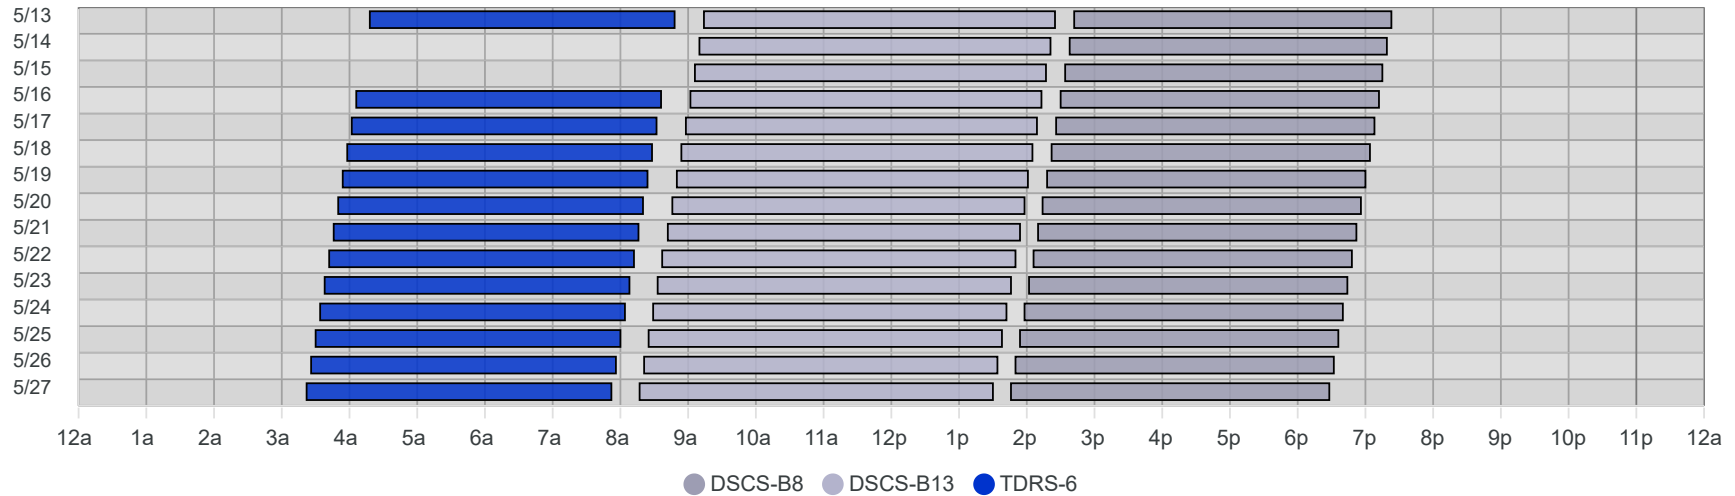

South Pole Satellite Schedule (UTC)

Date	TDRS-6 Pass 1			DSCS-B13 Pass 1			DSCS-B8 Pass 1		
	Start	End	Dur	Start	End	Dur	Start	End	Dur
05/13/24	4:18 AM	8:48 AM	4:30	9:14 AM	2:25 PM	5:11	2:42 PM	7:23 PM	4:41
05/14/24	No Pass			9:10 AM	2:21 PM	5:11	2:38 PM	7:19 PM	4:41
05/15/24	No Pass			9:06 AM	2:17 PM	5:11	2:34 PM	7:15 PM	4:41
05/16/24	4:06 AM	8:36 AM	4:30	9:02 AM	2:13 PM	5:11	2:30 PM	7:12 PM	4:42
05/17/24	4:02 AM	8:32 AM	4:30	8:58 AM	2:09 PM	5:11	2:26 PM	7:08 PM	4:42
05/18/24	3:58 AM	8:28 AM	4:30	8:54 AM	2:05 PM	5:11	2:22 PM	7:04 PM	4:42
05/19/24	3:54 AM	8:24 AM	4:30	8:50 AM	2:01 PM	5:11	2:18 PM	7:00 PM	4:42
05/20/24	3:50 AM	8:20 AM	4:30	8:46 AM	1:58 PM	5:12	2:14 PM	6:56 PM	4:42
05/21/24	3:46 AM	8:16 AM	4:30	8:42 AM	1:54 PM	5:12	2:10 PM	6:52 PM	4:42
05/22/24	3:42 AM	8:12 AM	4:30	8:37 AM	1:50 PM	5:13	2:06 PM	6:48 PM	4:42
05/23/24	3:38 AM	8:08 AM	4:30	8:33 AM	1:46 PM	5:13	2:02 PM	6:44 PM	4:42
05/24/24	3:34 AM	8:04 AM	4:30	8:29 AM	1:42 PM	5:13	1:58 PM	6:40 PM	4:42
05/25/24	3:30 AM	8:00 AM	4:30	8:25 AM	1:38 PM	5:13	1:54 PM	6:36 PM	4:42
05/26/24	3:26 AM	7:56 AM	4:30	8:21 AM	1:34 PM	5:13	1:50 PM	6:32 PM	4:42
05/27/24	3:22 AM	7:52 AM	4:30	8:17 AM	1:30 PM	5:13	1:46 PM	6:28 PM	4:42