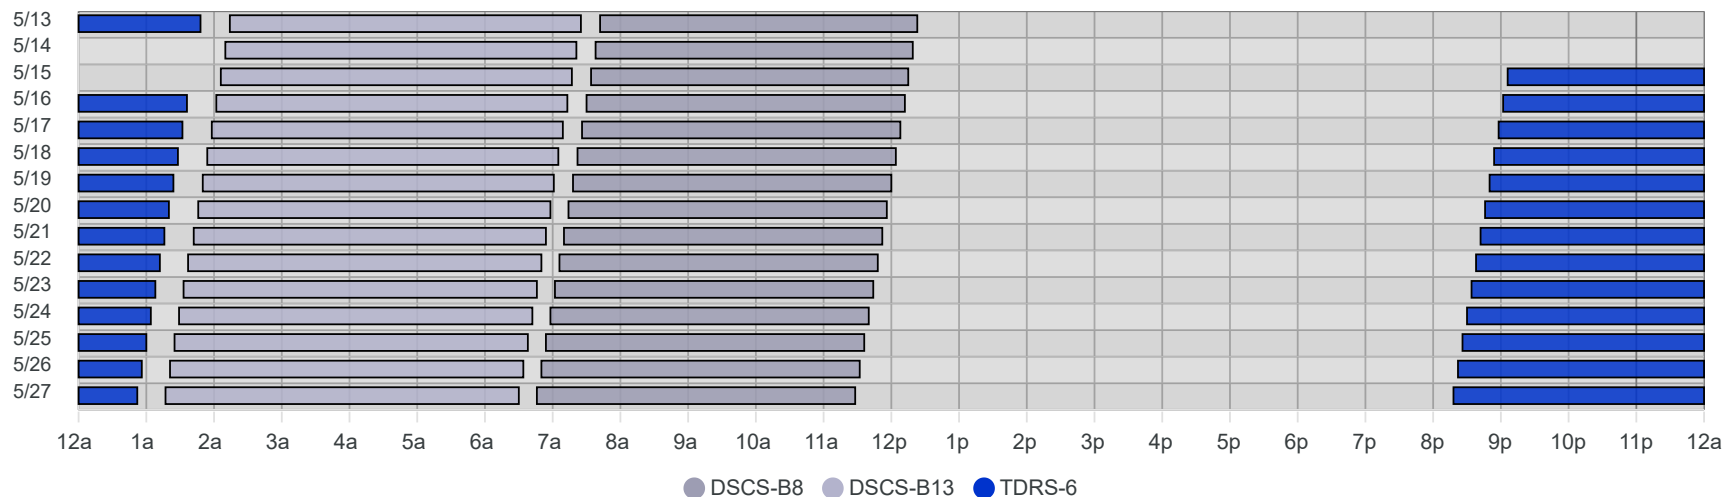

South Pole Satellite Schedule (PDT)

Date	TDRS-6 Pass 1			DSCS-B13 Pass 1			DSCS-B8 Pass 1		
	Start	End	Dur	Start	End	Dur	Start	End	Dur
05/13/24	No Pass			2:14 AM	7:25 AM	5:11	7:42 AM	12:23 PM	4:41
05/14/24	No Pass			2:10 AM	7:21 AM	5:11	7:38 AM	12:19 PM	4:41
05/15/24	9:06 PM	May 16, 1:36 AM	4:30	2:06 AM	7:17 AM	5:11	7:34 AM	12:15 PM	4:41
05/16/24	9:02 PM	May 17, 1:32 AM	4:30	2:02 AM	7:13 AM	5:11	7:30 AM	12:12 PM	4:42
05/17/24	8:58 PM	May 18, 1:28 AM	4:30	1:58 AM	7:09 AM	5:11	7:26 AM	12:08 PM	4:42
05/18/24	8:54 PM	May 19, 1:24 AM	4:30	1:54 AM	7:05 AM	5:11	7:22 AM	12:04 PM	4:42
05/19/24	8:50 PM	May 20, 1:20 AM	4:30	1:50 AM	7:01 AM	5:11	7:18 AM	12:00 PM	4:42
05/20/24	8:46 PM	May 21, 1:16 AM	4:30	1:46 AM	6:58 AM	5:12	7:14 AM	11:56 AM	4:42
05/21/24	8:42 PM	May 22, 1:12 AM	4:30	1:42 AM	6:54 AM	5:12	7:10 AM	11:52 AM	4:42
05/22/24	8:38 PM	May 23, 1:08 AM	4:30	1:37 AM	6:50 AM	5:13	7:06 AM	11:48 AM	4:42
05/23/24	8:34 PM	May 24, 1:04 AM	4:30	1:33 AM	6:46 AM	5:13	7:02 AM	11:44 AM	4:42
05/24/24	8:30 PM	May 25, 1:00 AM	4:30	1:29 AM	6:42 AM	5:13	6:58 AM	11:40 AM	4:42
05/25/24	8:26 PM	May 26, 12:56 AM	4:30	1:25 AM	6:38 AM	5:13	6:54 AM	11:36 AM	4:42
05/26/24	8:22 PM	May 27, 12:52 AM	4:30	1:21 AM	6:34 AM	5:13	6:50 AM	11:32 AM	4:42
05/27/24	8:18 PM	May 28, 12:48 AM	4:30	1:17 AM	6:30 AM	5:13	6:46 AM	11:28 AM	4:42