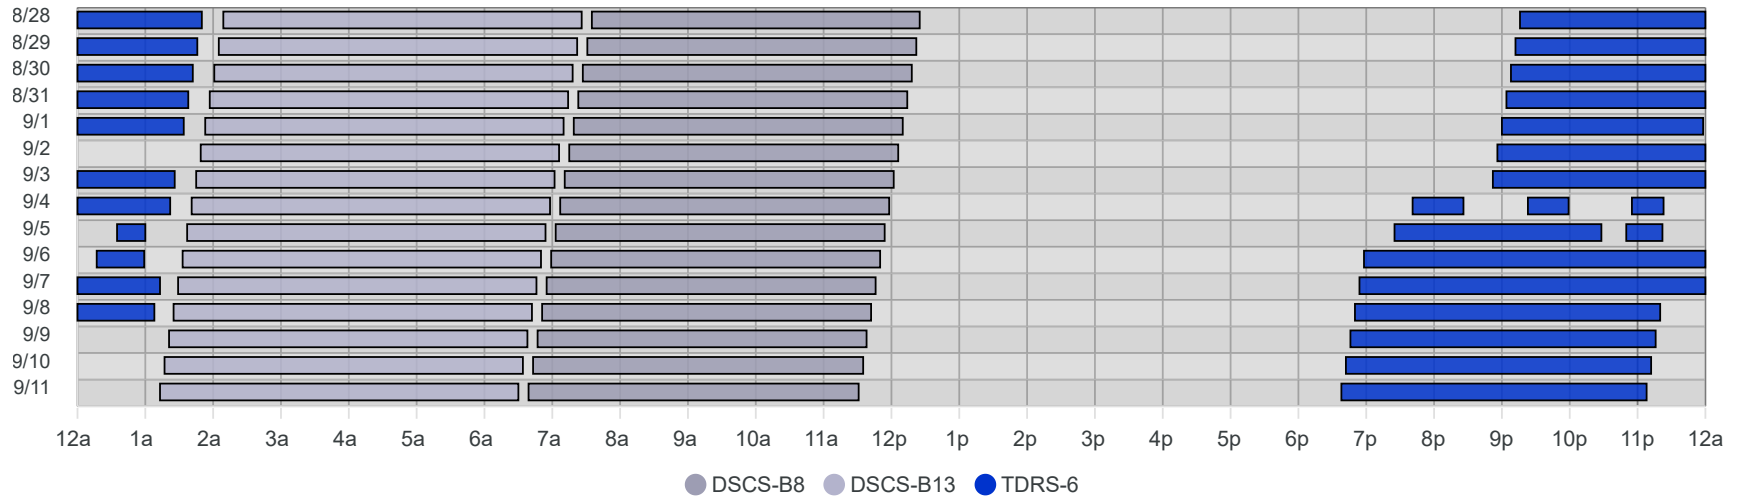

South Pole Satellite Schedule (UTC)

Date	TDRS-6 Pass 1			TDRS-6 Pass 2			TDRS-6 Pass 3			Total	DSCS-B13 Pass 1			DSCS-B8 Pass 1		
	Start	End	Dur	Start	End	Dur	Start	End	Dur		Dur	Start	End	Dur	Start	End
08/28/24	9:16 PM	Aug 29, 1:46 AM	4:30	No Pass			No Pass			4:30	2:09 AM	7:26 AM	5:17	7:35 AM	12:25 PM	4:50
08/29/24	9:12 PM	Aug 30, 1:42 AM	4:30	No Pass			No Pass			4:30	2:05 AM	7:22 AM	5:17	7:31 AM	12:22 PM	4:51
08/30/24	9:08 PM	Aug 31, 1:38 AM	4:30	No Pass			No Pass			4:30	2:01 AM	7:18 AM	5:17	7:27 AM	12:18 PM	4:51
08/31/24	9:04 PM	Sep 1, 1:34 AM	4:30	No Pass			No Pass			4:30	1:57 AM	7:14 AM	5:17	7:23 AM	12:14 PM	4:51
09/01/24	9:00 PM	11:58 PM	2:58	No Pass			No Pass			2:58	1:53 AM	7:10 AM	5:17	7:19 AM	12:10 PM	4:51
09/02/24	8:56 PM	Sep 3, 1:26 AM	4:30	No Pass			No Pass			4:30	1:49 AM	7:06 AM	5:17	7:15 AM	12:06 PM	4:51
09/03/24	8:52 PM	Sep 4, 1:22 AM	4:30	No Pass			No Pass			4:30	1:45 AM	7:02 AM	5:17	7:11 AM	12:02 PM	4:51
09/04/24	7:41 PM	8:26 PM	0:45	9:23 PM	9:59 PM	0:36	10:55 PM	11:23 PM	0:28	0:109	1:41 AM	6:58 AM	5:17	7:07 AM	11:58 AM	4:51
09/05/24	12:35 AM	1:00 AM	0:25	7:25 PM	10:28 PM	3:03	10:50 PM	11:22 PM	0:32	3:60	1:37 AM	6:54 AM	5:17	7:03 AM	11:54 AM	4:51
09/06/24	12:17 AM	12:59 AM	0:42	6:58 PM	Sep 7, 1:13 AM	6:15	No Pass			6:57	1:33 AM	6:50 AM	5:17	6:59 AM	11:50 AM	4:51
09/07/24	6:54 PM	Sep 8, 1:08 AM	6:14	No Pass			No Pass			6:14	1:29 AM	6:46 AM	5:17	6:55 AM	11:46 AM	4:51
09/08/24	6:50 PM	11:20 PM	4:30	No Pass			No Pass			4:30	1:25 AM	6:42 AM	5:17	6:51 AM	11:42 AM	4:51
09/09/24	6:46 PM	11:16 PM	4:30	No Pass			No Pass			4:30	1:21 AM	6:38 AM	5:17	6:47 AM	11:38 AM	4:51
09/10/24	6:42 PM	11:12 PM	4:30	No Pass			No Pass			4:30	1:17 AM	6:34 AM	5:17	6:43 AM	11:35 AM	4:52
09/11/24	6:38 PM	11:08 PM	4:30	No Pass			No Pass			4:30	1:13 AM	6:30 AM	5:17	6:39 AM	11:31 AM	4:52