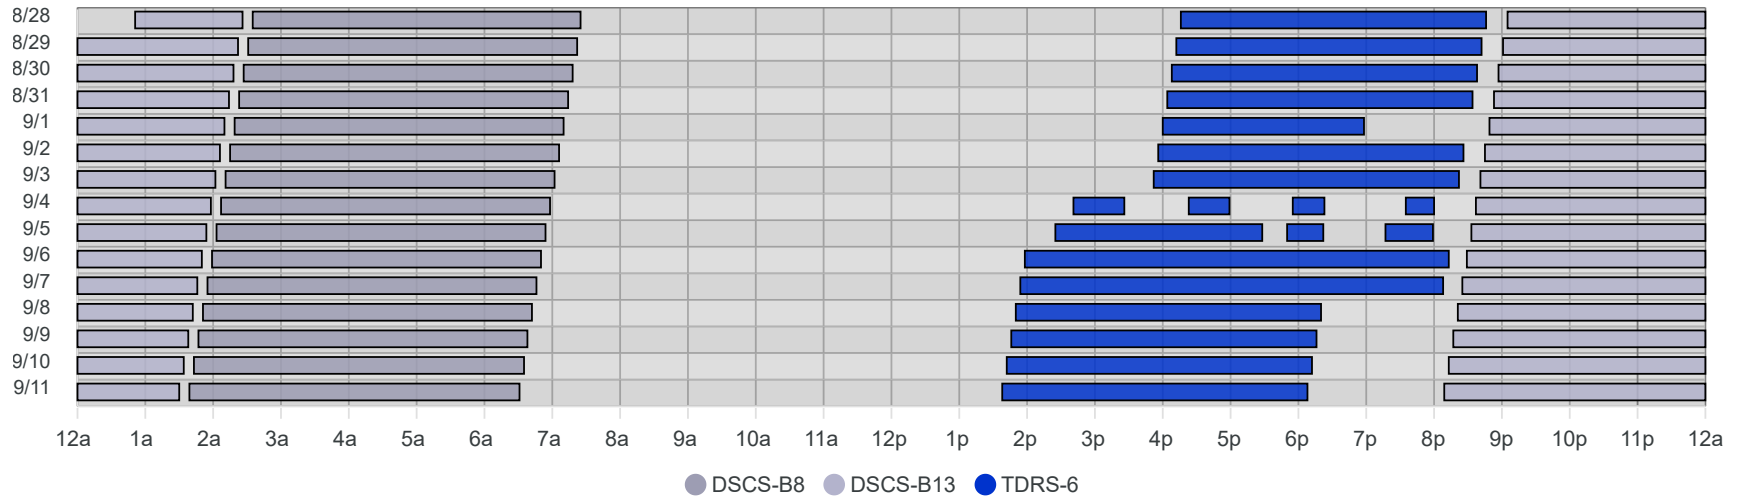

South Pole Satellite Schedule (CDT)

	TDRS-6 Pass 1			TDRS-6 Pass 2			TDRS-6 Pass 3			TDRS-6 Pass 4			Total	DSCS-B13 Pass 1			DSCS-B8 Pass 1		
Date	Start	End	Dur	Start	End	Dur	Start	End	Dur	Start	End	Dur	Dur	Start	End	Dur	Start	End	Dur
08/28/24	4:16 PM	8:46 PM	4:30	No Pass			No Pass			No Pass			4:30	9:05 PM	Aug 29, 2:22 AM	5:17	2:35 AM	7:25 AM	4:50
08/29/24	4:12 PM	8:42 PM	4:30	No Pass			No Pass			No Pass			4:30	9:01 PM	Aug 30, 2:18 AM	5:17	2:31 AM	7:22 AM	4:51
08/30/24	4:08 PM	8:38 PM	4:30	No Pass			No Pass			No Pass			4:30	8:57 PM	Aug 31, 2:14 AM	5:17	2:27 AM	7:18 AM	4:51
08/31/24	4:04 PM	8:34 PM	4:30	No Pass			No Pass			No Pass			4:30	8:53 PM	Sep 1, 2:10 AM	5:17	2:23 AM	7:14 AM	4:51
09/01/24	4:00 PM	8:30 PM	2:58	No Pass			No Pass			No Pass			2:58	8:49 PM	Sep 2, 2:06 AM	5:17	2:19 AM	7:10 AM	4:51
09/02/24	3:56 PM	8:26 PM	4:30	No Pass			No Pass			No Pass			4:30	8:45 PM	Sep 3, 2:02 AM	5:17	2:15 AM	7:06 AM	4:51
09/03/24	3:52 PM	8:22 PM	4:30	No Pass			No Pass			No Pass			4:30	8:41 PM	Sep 4, 1:58 AM	5:17	2:11 AM	7:02 AM	4:51
09/04/24	2:41 PM	3:26 PM	0:45	4:23 PM	4:59 PM	0:36	5:55 PM	6:23 PM	0:28	7:35 PM	8:00 PM	0:25	0:134	8:37 PM	Sep 5, 1:54 AM	5:17	2:07 AM	6:58 AM	4:51
09/05/24	2:25 PM	5:28 PM	3:03	5:50 PM	6:22 PM	0:32	7:17 PM	7:59 PM	0:42	No Pass			3:77	8:33 PM	Sep 6, 1:50 AM	5:17	2:03 AM	6:54 AM	4:51
09/06/24	1:58 PM	8:13 PM	6:15	No Pass			No Pass			No Pass			6:15	8:29 PM	Sep 7, 1:46 AM	5:17	1:59 AM	6:50 AM	4:51
09/07/24	1:54 PM	8:08 PM	6:14	No Pass			No Pass			No Pass			6:14	8:25 PM	Sep 8, 1:42 AM	5:17	1:55 AM	6:46 AM	4:51
09/08/24	1:50 PM	8:02 PM	4:30	No Pass			No Pass			No Pass			4:30	8:21 PM	Sep 9, 1:38 AM	5:17	1:51 AM	6:42 AM	4:51
09/09/24	1:46 PM	8:16 PM	4:30	No Pass			No Pass			No Pass			4:30	8:17 PM	Sep 10, 1:34 AM	5:17	1:47 AM	6:38 AM	4:51
09/10/24	1:42 PM	8:12 PM	4:30	No Pass			No Pass			No Pass			4:30	8:13 PM	Sep 11, 1:30 AM	5:17	1:43 AM	6:35 AM	4:52
09/11/24	1:38 PM	8:08 PM	4:30	No Pass			No Pass			No Pass			4:30	8:09 PM	Sep 12, 1:26 AM	5:17	1:39 AM	6:31 AM	4:52