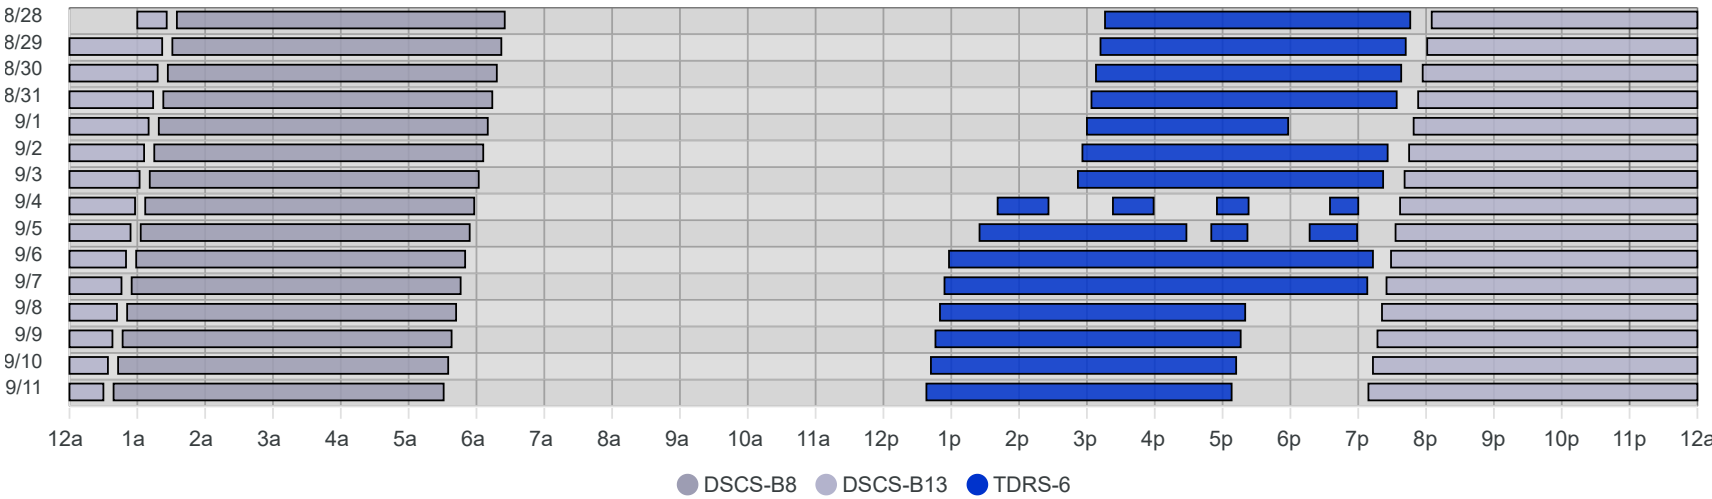

South Pole Satellite Schedule (MDT)

Date	TDRS-6 Pass 1			TDRS-6 Pass 2			TDRS-6 Pass 3			TDRS-6 Pass 4			Total Dur	DSCS-B13 Pass 1			DSCS-B8 Pass 1		
	Start	End	Dur	Start	End	Dur	Start	End	Dur	Start	End	Dur		Start	End	Dur	Start	End	Dur
08/28/24	3:16 PM	7:46 PM	4:30	No Pass			No Pass			No Pass			4:30	8:04 PM	Aug 29, 1:22 AM	5:17	1:35 AM	6:25 AM	4:50
08/29/24	3:12 PM	7:42 PM	4:30	No Pass			No Pass			No Pass			4:30	8:01 PM	Aug 30, 1:18 AM	5:17	1:31 AM	6:22 AM	4:51
08/30/24	3:08 PM	7:38 PM	4:30	No Pass			No Pass			No Pass			4:30	7:57 PM	Aug 31, 1:14 AM	5:17	1:27 AM	6:18 AM	4:51
08/31/24	3:04 PM	7:34 PM	4:30	No Pass			No Pass			No Pass			4:30	7:53 PM	Sep 1, 1:10 AM	5:17	1:23 AM	6:14 AM	4:51
09/01/24	3:00 PM	5:58 PM	2:58	No Pass			No Pass			No Pass			2:58	7:49 PM	Sep 2, 1:06 AM	5:17	1:19 AM	6:10 AM	4:51
09/02/24	2:56 PM	7:26 PM	4:30	No Pass			No Pass			No Pass			4:30	7:45 PM	Sep 3, 1:02 AM	5:17	1:15 AM	6:06 AM	4:51
09/03/24	2:52 PM	7:22 PM	4:30	No Pass			No Pass			No Pass			4:30	7:41 PM	Sep 4, 12:58 AM	5:17	1:11 AM	6:02 AM	4:51
09/04/24	1:41 PM	2:26 PM	0:45	3:23 PM	3:59 PM	0:36	4:55 PM	5:23 PM	0:28	6:35 PM	7:00 PM	0:25	0:134	7:37 PM	Sep 5, 12:54 AM	5:17	1:07 AM	5:58 AM	4:51
09/05/24	1:25 PM	4:28 PM	3:03	4:50 PM	5:22 PM	0:32	6:17 PM	6:59 PM	0:42	No Pass			3:77	7:33 PM	Sep 6, 12:50 AM	5:17	1:03 AM	5:54 AM	4:51
09/06/24	12:58 PM	7:13 PM	6:15	No Pass			No Pass			No Pass			6:15	7:29 PM	Sep 7, 12:46 AM	5:17	12:59 AM	5:49 AM	4:50
09/07/24	12:54 PM	7:08 PM	6:14	No Pass			No Pass			No Pass			6:14	7:25 PM	Sep 8, 12:42 AM	5:17	12:55 AM	5:46 AM	4:51
09/08/24	12:50 PM	5:20 PM	4:30	No Pass			No Pass			No Pass			4:30	7:21 PM	Sep 9, 12:38 AM	5:17	12:51 AM	5:42 AM	4:51
09/09/24	12:46 PM	5:16 PM	4:30	No Pass			No Pass			No Pass			4:30	7:17 PM	Sep 10, 12:34 AM	5:17	12:47 AM	5:38 AM	4:51
09/10/24	12:42 PM	5:12 PM	4:30	No Pass			No Pass			No Pass			4:30	7:13 PM	Sep 11, 12:30 AM	5:17	12:43 AM	5:35 AM	4:52
09/11/24	12:38 PM	5:08 PM	4:30	No Pass			No Pass			No Pass			4:30	7:09 PM	Sep 12, 12:26 AM	5:17	12:39 AM	5:30 AM	4:51