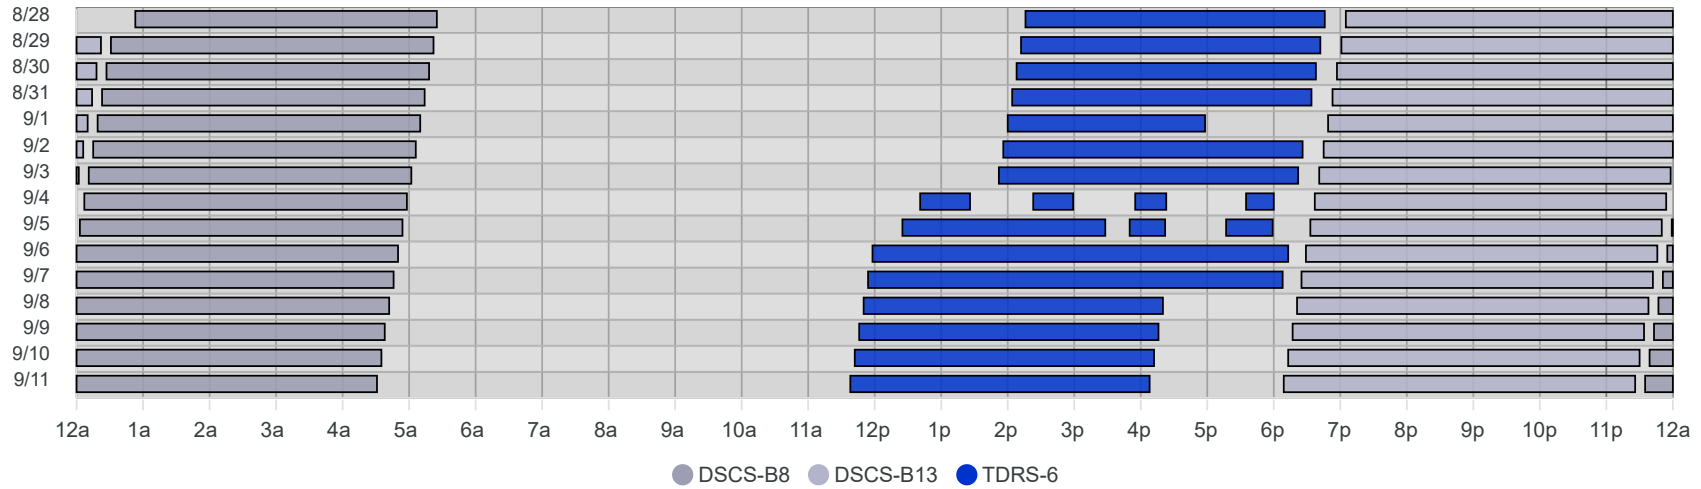

South Pole Satellite Schedule (PDT)

Date	TDRS-6 Pass 1			TDRS-6 Pass 2			TDRS-6 Pass 3			TDRS-6 Pass 4			Total	DSCS-B13 Pass 1			DSCS-B8 Pass 1			DSCS-B8 Pass 2			Total	
	Start	End	Dur	Start	End	Dur	Start	End	Dur	Start	End	Dur		Dur	Start	End	Dur	Start	End	Dur	Start	End		Dur
08/28/24	2:16 PM	6:46 PM	4:30	No Pass			No Pass			No Pass			4:30	7:05 PM	Aug 29, 12:22 AM	5:17	12:53 AM	5:25 AM	4:32	No Pass			4:32	
08/29/24	2:12 PM	6:42 PM	4:30	No Pass			No Pass			No Pass			4:30	7:01 PM	Aug 30, 12:18 AM	5:17	12:31 AM	5:22 AM	4:51	No Pass			4:51	
08/30/24	2:08 PM	6:38 PM	4:30	No Pass			No Pass			No Pass			4:30	6:57 PM	Aug 31, 12:14 AM	5:17	12:27 AM	5:18 AM	4:51	No Pass			4:51	
08/31/24	2:04 PM	6:34 PM	4:30	No Pass			No Pass			No Pass			4:30	6:53 PM	Sep 1, 12:10 AM	5:17	12:23 AM	5:14 AM	4:51	No Pass			4:51	
09/01/24	2:00 PM	4:58 PM	2:58	No Pass			No Pass			No Pass			2:58	6:49 PM	Sep 2, 12:06 AM	5:17	12:19 AM	5:10 AM	4:51	No Pass			4:51	
09/02/24	1:56 PM	6:26 PM	4:30	No Pass			No Pass			No Pass			4:30	6:45 PM	Sep 3, 12:02 AM	5:17	12:15 AM	5:06 AM	4:51	No Pass			4:51	
09/03/24	1:52 PM	6:22 PM	4:30	No Pass			No Pass			No Pass			4:30	6:41 PM	11:58 PM	5:17	12:11 AM	5:02 AM	4:51	No Pass			4:51	
09/04/24	12:41 PM	1:26 PM	0:45	2:23 PM	2:59 PM	0:36	3:55 PM	4:23 PM	0:28	5:35 PM	6:00 PM	0:25	0:134	6:37 PM	11:54 PM	5:17	12:07 AM	4:58 AM	4:51	No Pass			4:51	
09/05/24	12:25 PM	3:28 PM	3:03	3:50 PM	4:22 PM	0:32	5:17 PM	5:59 PM	0:42	No Pass			3:77	6:33 PM	11:50 PM	5:17	12:03 AM	4:54 AM	4:51	11:59 PM	Sep 6, 4:50 AM	4:51	8:102	
09/06/24	11:58 AM	6:13 PM	6:15	No Pass			No Pass			No Pass			6:15	6:29 PM	11:46 PM	5:17	11:55 PM	Sep 7, 4:46 AM	4:51	No Pass			4:51	
09/07/24	11:54 AM	6:08 PM	6:14	No Pass			No Pass			No Pass			6:14	6:25 PM	11:42 PM	5:17	11:51 PM	Sep 8, 4:42 AM	4:51	No Pass			4:51	
09/08/24	11:50 AM	4:20 PM	4:30	No Pass			No Pass			No Pass			4:30	6:21 PM	11:38 PM	5:17	11:47 PM	Sep 9, 4:38 AM	4:51	No Pass			4:51	
09/09/24	11:46 AM	4:16 PM	4:30	No Pass			No Pass			No Pass			4:30	6:17 PM	11:34 PM	5:17	11:43 PM	Sep 10, 4:35 AM	4:52	No Pass			4:52	
09/10/24	11:42 AM	4:12 PM	4:30	No Pass			No Pass			No Pass			4:30	6:13 PM	11:30 PM	5:17	11:39 PM	Sep 11, 4:31 AM	4:52	No Pass			4:52	
09/11/24	11:38 AM	4:08 PM	4:30	No Pass			No Pass			No Pass			4:30	6:09 PM	11:26 PM	5:17	11:35 PM	Sep 12, 4:27 AM	4:52	No Pass			4:52