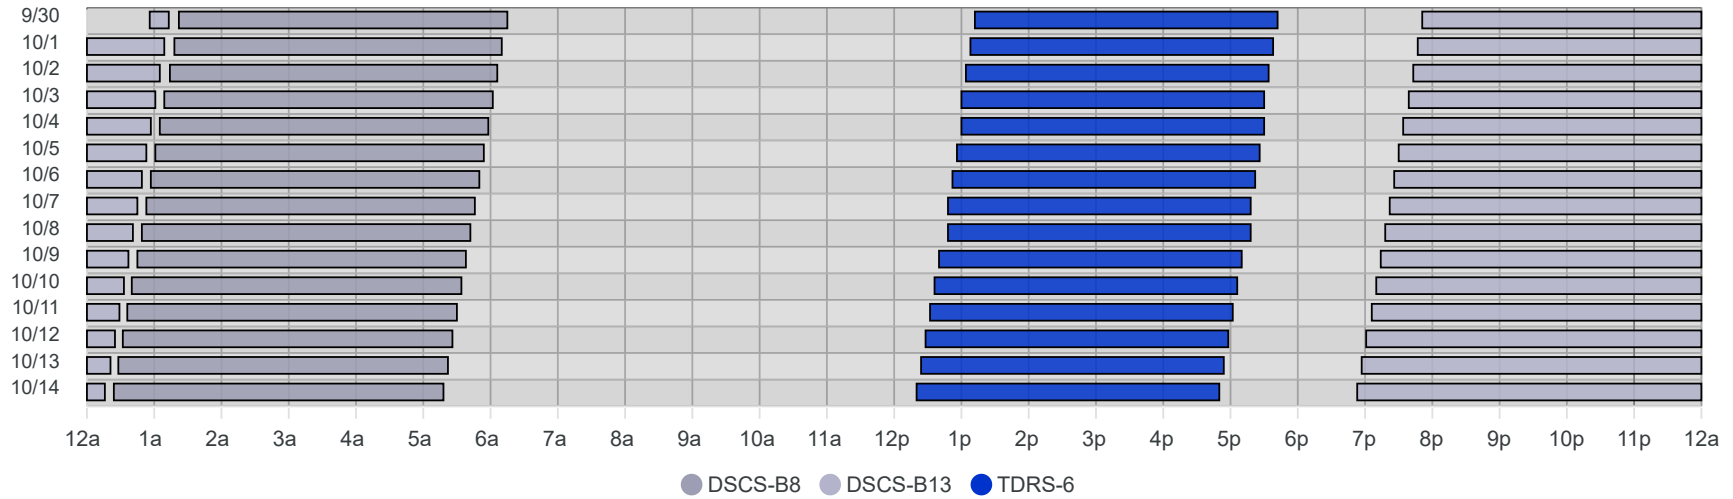

South Pole Satellite Schedule (EDT)

Date	TDRS-6 Pass 1			DSCS-B13 Pass 1			DSCS-B8 Pass 1		
	Start	End	Dur	Start	End	Dur	Start	End	Dur
09/30/24	1:12 PM	5:42 PM	4:30	7:51 PM	Oct 1, 1:09 AM	5:18	1:22 AM	6:15 AM	4:53
10/01/24	1:08 PM	5:38 PM	4:30	7:47 PM	Oct 2, 1:05 AM	5:18	1:18 AM	6:10 AM	4:52
10/02/24	1:04 PM	5:34 PM	4:30	7:43 PM	Oct 3, 1:01 AM	5:18	1:14 AM	6:06 AM	4:52
10/03/24	1:00 PM	5:30 PM	4:30	7:39 PM	Oct 4, 12:57 AM	5:18	1:09 AM	6:02 AM	4:53
10/04/24	1:00 PM	5:30 PM	4:30	7:34 PM	Oct 5, 12:53 AM	5:19	1:05 AM	5:58 AM	4:53
10/05/24	12:56 PM	5:26 PM	4:30	7:30 PM	Oct 6, 12:49 AM	5:19	1:01 AM	5:54 AM	4:53
10/06/24	12:52 PM	5:22 PM	4:30	7:26 PM	Oct 7, 12:45 AM	5:19	12:57 AM	5:50 AM	4:53
10/07/24	12:48 PM	5:18 PM	4:30	7:22 PM	Oct 8, 12:41 AM	5:19	12:53 AM	5:46 AM	4:53
10/08/24	12:48 PM	5:18 PM	4:30	7:18 PM	Oct 9, 12:37 AM	5:19	12:49 AM	5:42 AM	4:53
10/09/24	12:40 PM	5:10 PM	4:30	7:14 PM	Oct 10, 12:33 AM	5:19	12:45 AM	5:38 AM	4:53
10/10/24	12:36 PM	5:06 PM	4:30	7:10 PM	Oct 11, 12:29 AM	5:19	12:40 AM	5:34 AM	4:54
10/11/24	12:32 PM	5:02 PM	4:30	7:06 PM	Oct 12, 12:25 AM	5:19	12:36 AM	5:30 AM	4:54
10/12/24	12:28 PM	4:58 PM	4:30	7:01 PM	Oct 13, 12:21 AM	5:20	12:32 AM	5:26 AM	4:54
10/13/24	12:24 PM	4:54 PM	4:30	6:57 PM	Oct 14, 12:16 AM	5:19	12:28 AM	5:22 AM	4:54
10/14/24	12:20 PM	4:50 PM	4:30	6:53 PM	Oct 15, 12:12 AM	5:19	12:24 AM	5:18 AM	4:54