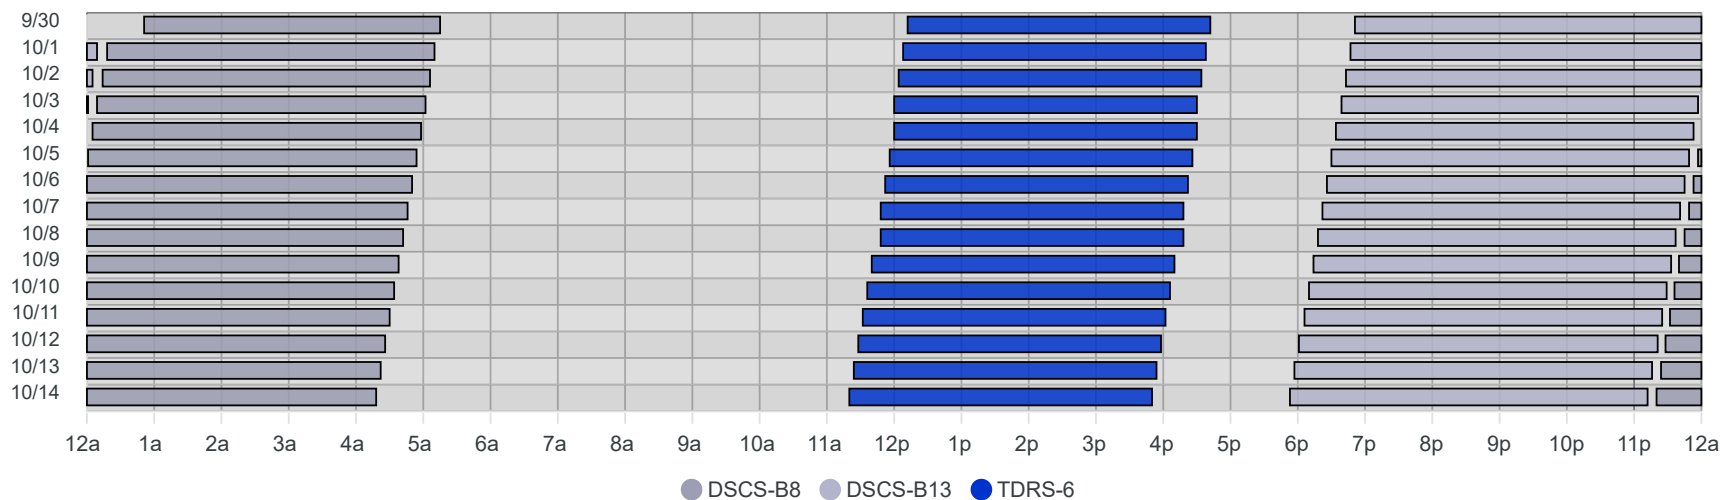

South Pole Satellite Schedule (CDT)

Date	TDRS-6 Pass 1			DSCS-B13 Pass 1			DSCS-B8 Pass 1			DSCS-B8 Pass 2			Total Dur
	Start	End	Dur	Start	End	Dur	Start	End	Dur	Start	End	Dur	
09/30/24	12:12 PM	4:42 PM	4:30	6:51 PM	Oct 1, 12:09 AM	5:18	12:51 AM	5:15 AM	4:24	No Pass			4:24
10/01/24	12:08 PM	4:38 PM	4:30	6:47 PM	Oct 2, 12:05 AM	5:18	12:18 AM	5:10 AM	4:52	No Pass			4:52
10/02/24	12:04 PM	4:34 PM	4:30	6:43 PM	Oct 3, 12:01 AM	5:18	12:14 AM	5:06 AM	4:52	No Pass			4:52
10/03/24	12:00 PM	4:30 PM	4:30	6:39 PM	11:57 PM	5:18	12:09 AM	5:02 AM	4:53	No Pass			4:53
10/04/24	12:00 PM	4:30 PM	4:30	6:34 PM	11:53 PM	5:19	12:05 AM	4:58 AM	4:53	No Pass			4:53
10/05/24	11:56 AM	4:26 PM	4:30	6:30 PM	11:49 PM	5:19	12:01 AM	4:54 AM	4:53	11:57 PM	Oct 6, 4:50 AM	4:53	8:106
10/06/24	11:52 AM	4:22 PM	4:30	6:26 PM	11:45 PM	5:19	11:53 PM	Oct 7, 4:46 AM	4:53	No Pass			4:53
10/07/24	11:48 AM	4:18 PM	4:30	6:22 PM	11:41 PM	5:19	11:49 PM	Oct 8, 4:42 AM	4:53	No Pass			4:53
10/08/24	11:48 AM	4:18 PM	4:30	6:18 PM	11:37 PM	5:19	11:45 PM	Oct 9, 4:38 AM	4:53	No Pass			4:53
10/09/24	11:40 AM	4:10 PM	4:30	6:14 PM	11:33 PM	5:19	11:40 PM	Oct 10, 4:34 AM	4:54	No Pass			4:54
10/10/24	11:36 AM	4:06 PM	4:30	6:10 PM	11:29 PM	5:19	11:36 PM	Oct 11, 4:30 AM	4:54	No Pass			4:54
10/11/24	11:32 AM	4:02 PM	4:30	6:06 PM	11:25 PM	5:19	11:32 PM	Oct 12, 4:26 AM	4:54	No Pass			4:54
10/12/24	11:28 AM	3:58 PM	4:30	6:01 PM	11:21 PM	5:20	11:28 PM	Oct 13, 4:22 AM	4:54	No Pass			4:54
10/13/24	11:24 AM	3:54 PM	4:30	5:57 PM	11:16 PM	5:19	11:24 PM	Oct 14, 4:18 AM	4:54	No Pass			4:54
10/14/24	11:20 AM	3:50 PM	4:30	5:53 PM	11:12 PM	5:19	11:20 PM	Oct 15, 4:14 AM	4:54	No Pass			4:54