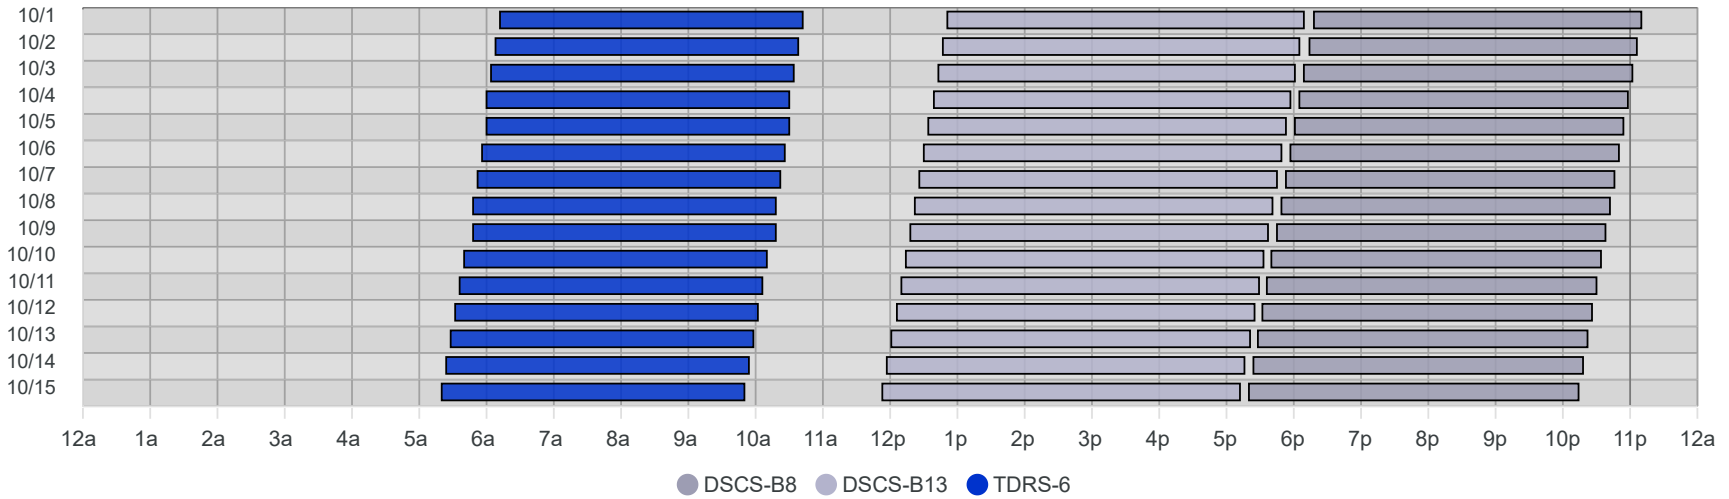

South Pole Satellite Schedule (NZDT)

Date	TDRS-6 Pass 1			DSCS-B13 Pass 1			DSCS-B8 Pass 1		
	Start	End	Dur	Start	End	Dur	Start	End	Dur
10/01/24	6:12 AM	10:42 AM	4:30	12:51 PM	6:09 PM	5:18	6:17 PM	11:10 PM	4:52
10/02/24	6:08 AM	10:38 AM	4:30	12:47 PM	6:04 PM	5:17	6:14 PM	11:06 PM	4:52
10/03/24	6:04 AM	10:34 AM	4:30	12:43 PM	6:01 PM	5:18	6:09 PM	11:02 PM	4:53
10/04/24	6:00 AM	10:30 AM	4:30	12:39 PM	5:57 PM	5:18	6:04 PM	10:58 PM	4:53
10/05/24	6:00 AM	10:30 AM	4:30	12:34 PM	5:53 PM	5:19	6:01 PM	10:54 PM	4:53
10/06/24	5:56 AM	10:26 AM	4:30	12:30 PM	5:48 PM	5:18	5:57 PM	10:50 PM	4:53
10/07/24	5:52 AM	10:22 AM	4:30	12:26 PM	5:45 PM	5:19	5:53 PM	10:46 PM	4:53
10/08/24	5:48 AM	10:18 AM	4:30	12:22 PM	5:41 PM	5:19	5:48 PM	10:42 PM	4:53
10/09/24	5:48 AM	10:18 AM	4:30	12:17 PM	5:37 PM	5:19	5:45 PM	10:38 PM	4:53
10/10/24	5:40 AM	10:10 AM	4:30	12:14 PM	5:32 PM	5:18	5:40 PM	10:34 PM	4:54
10/11/24	5:36 AM	10:06 AM	4:30	12:10 PM	5:29 PM	5:19	5:35 PM	10:30 PM	4:54
10/12/24	5:32 AM	10:02 AM	4:30	12:06 PM	5:25 PM	5:19	5:32 PM	10:26 PM	4:54
10/13/24	5:28 AM	9:58 AM	4:30	12:01 PM	5:21 PM	5:20	5:28 PM	10:22 PM	4:54
10/14/24	5:24 AM	9:54 AM	4:30	11:57 AM	5:16 PM	5:19	5:24 PM	10:18 PM	4:54
10/15/24	5:20 AM	9:50 AM	4:30	11:53 AM	5:12 PM	5:19	5:20 PM	10:14 PM	4:54