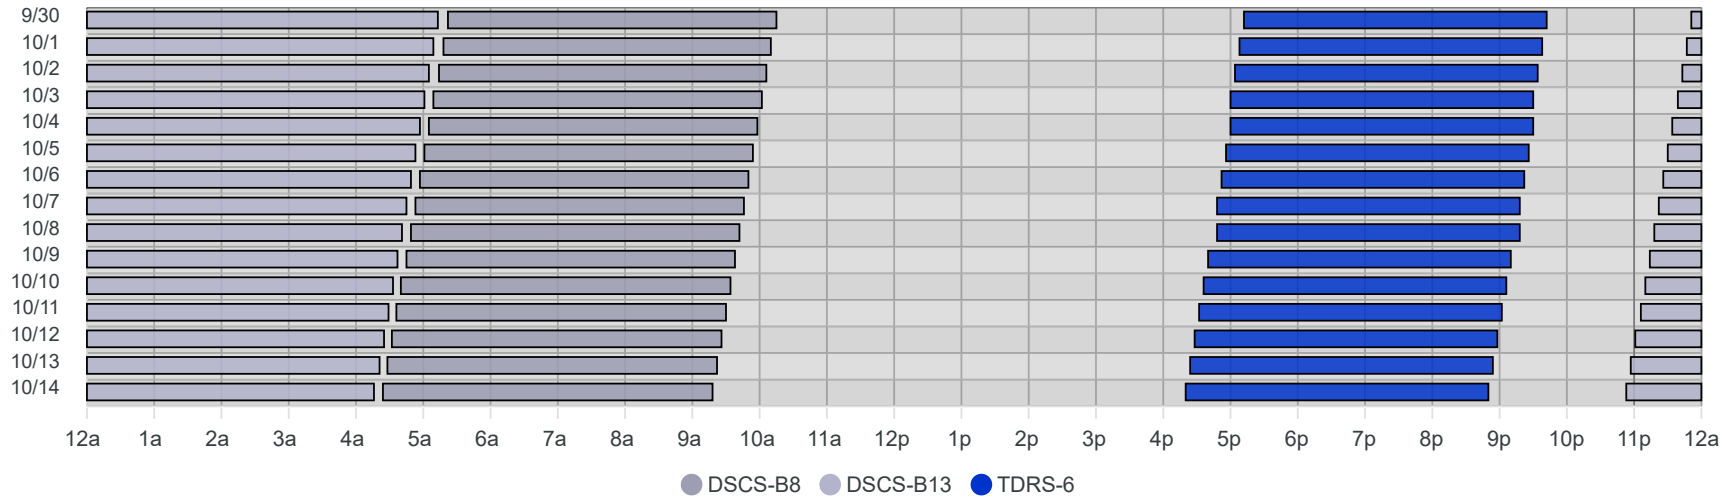

# South Pole Satellite Schedule (UTC)

Date	TDRS-6 Pass 1			DSCS-B13 Pass 1			DSCS-B8 Pass 1		
	Start	End	Dur	Start	End	Dur	Start	End	Dur
09/30/24	5:12 PM	9:42 PM	4:30	11:51 PM	Oct 1, 5:09 AM	5:18	5:22 AM	10:15 AM	4:53
10/01/24	5:08 PM	9:38 PM	4:30	11:47 PM	Oct 2, 5:05 AM	5:18	5:18 AM	10:10 AM	4:52
10/02/24	5:04 PM	9:34 PM	4:30	11:43 PM	Oct 3, 5:01 AM	5:18	5:14 AM	10:06 AM	4:52
10/03/24	5:00 PM	9:30 PM	4:30	11:39 PM	Oct 4, 4:57 AM	5:18	5:09 AM	10:02 AM	4:53
10/04/24	5:00 PM	9:30 PM	4:30	11:34 PM	Oct 5, 4:53 AM	5:19	5:05 AM	9:58 AM	4:53
10/05/24	4:56 PM	9:26 PM	4:30	11:30 PM	Oct 6, 4:49 AM	5:19	5:01 AM	9:54 AM	4:53
10/06/24	4:52 PM	9:22 PM	4:30	11:26 PM	Oct 7, 4:45 AM	5:19	4:57 AM	9:50 AM	4:53
10/07/24	4:48 PM	9:18 PM	4:30	11:22 PM	Oct 8, 4:41 AM	5:19	4:53 AM	9:46 AM	4:53
10/08/24	4:48 PM	9:18 PM	4:30	11:18 PM	Oct 9, 4:37 AM	5:19	4:49 AM	9:42 AM	4:53
10/09/24	4:40 PM	9:10 PM	4:30	11:14 PM	Oct 10, 4:33 AM	5:19	4:45 AM	9:38 AM	4:53
10/10/24	4:36 PM	9:06 PM	4:30	11:10 PM	Oct 11, 4:29 AM	5:19	4:40 AM	9:34 AM	4:54
10/11/24	4:32 PM	9:02 PM	4:30	11:06 PM	Oct 12, 4:25 AM	5:19	4:36 AM	9:30 AM	4:54
10/12/24	4:28 PM	8:58 PM	4:30	11:01 PM	Oct 13, 4:21 AM	5:20	4:32 AM	9:26 AM	4:54
10/13/24	4:24 PM	8:54 PM	4:30	10:57 PM	Oct 14, 4:16 AM	5:19	4:28 AM	9:22 AM	4:54
10/14/24	4:20 PM	8:50 PM	4:30	10:53 PM	Oct 15, 4:12 AM	5:19	4:24 AM	9:18 AM	4:54