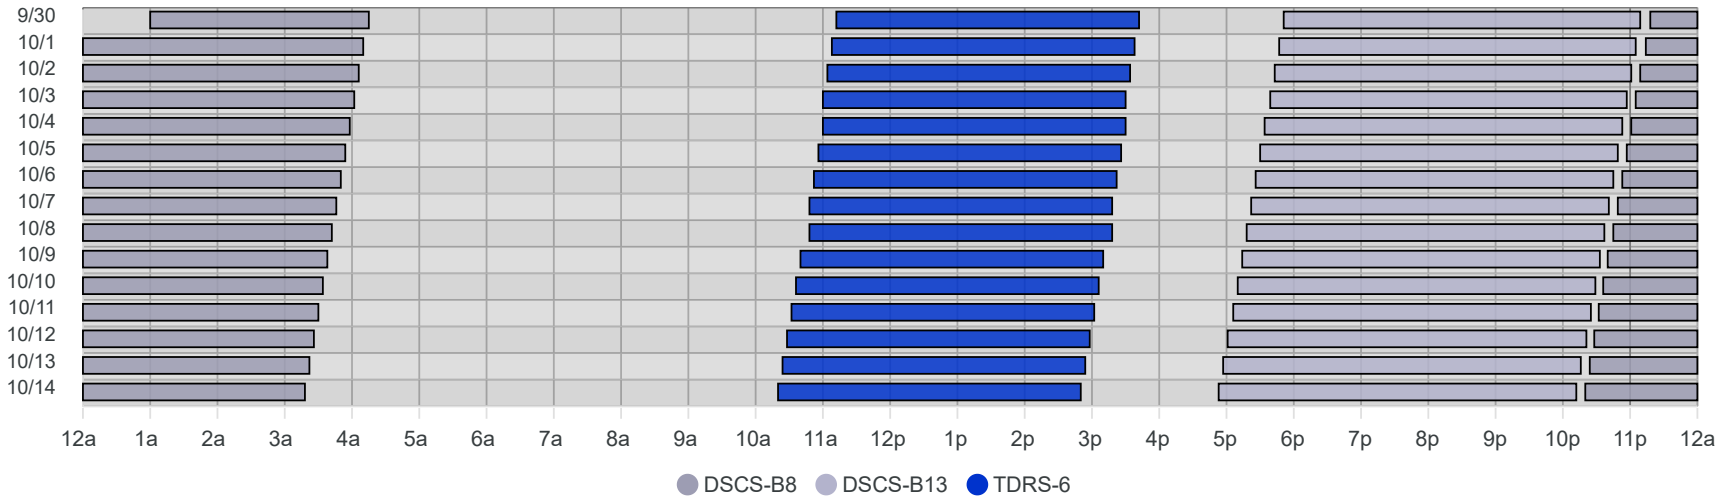

South Pole Satellite Schedule (MDT)

Date	TDRS-6 Pass 1			DSCS-B13 Pass 1			DSCS-B8 Pass 1		
	Start	End	Dur	Start	End	Dur	Start	End	Dur
09/30/24	11:12 AM	3:42 PM	4:30	5:51 PM	11:09 PM	5:18	11:17 PM	Oct 1, 4:10 AM	4:52
10/01/24	11:08 AM	3:38 PM	4:30	5:46 PM	11:04 PM	5:18	11:14 PM	Oct 2, 4:06 AM	4:52
10/02/24	11:04 AM	3:34 PM	4:30	5:43 PM	11:01 PM	5:18	11:09 PM	Oct 3, 4:02 AM	4:53
10/03/24	11:00 AM	3:30 PM	4:30	5:39 PM	10:57 PM	5:18	11:04 PM	Oct 4, 3:58 AM	4:53
10/04/24	11:00 AM	3:30 PM	4:30	5:33 PM	10:53 PM	5:19	11:01 PM	Oct 5, 3:54 AM	4:53
10/05/24	10:56 AM	3:26 PM	4:30	5:30 PM	10:49 PM	5:19	10:57 PM	Oct 6, 3:50 AM	4:53
10/06/24	10:52 AM	3:22 PM	4:30	5:26 PM	10:45 PM	5:19	10:53 PM	Oct 7, 3:46 AM	4:53
10/07/24	10:48 AM	3:18 PM	4:30	5:22 PM	10:41 PM	5:19	10:49 PM	Oct 8, 3:42 AM	4:53
10/08/24	10:48 AM	3:18 PM	4:30	5:17 PM	10:37 PM	5:19	10:45 PM	Oct 9, 3:38 AM	4:53
10/09/24	10:40 AM	3:10 PM	4:30	5:14 PM	10:33 PM	5:19	10:40 PM	Oct 10, 3:34 AM	4:54
10/10/24	10:36 AM	3:06 PM	4:30	5:10 PM	10:29 PM	5:19	10:36 PM	Oct 11, 3:30 AM	4:54
10/11/24	10:32 AM	3:02 PM	4:30	5:06 PM	10:25 PM	5:19	10:32 PM	Oct 12, 3:26 AM	4:54
10/12/24	10:28 AM	2:58 PM	4:30	5:01 PM	10:21 PM	5:20	10:28 PM	Oct 13, 3:22 AM	4:54
10/13/24	10:24 AM	2:54 PM	4:30	4:57 PM	10:16 PM	5:19	10:24 PM	Oct 14, 3:18 AM	4:54
10/14/24	10:20 AM	2:50 PM	4:30	4:53 PM	10:12 PM	5:19	10:20 PM	Oct 15, 3:14 AM	4:54