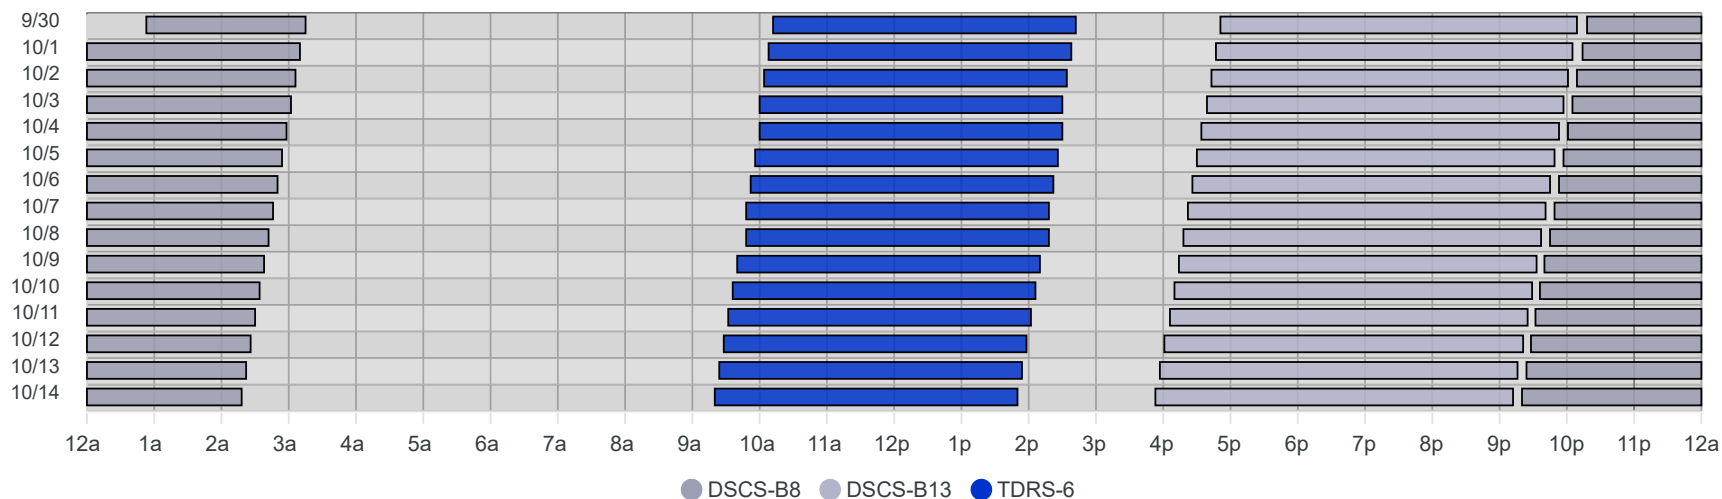

South Pole Satellite Schedule (PDT)

Date	TDRS-6 Pass 1			DSCS-B13 Pass 1			DSCS-B8 Pass 1		
	Start	End	Dur	Start	End	Dur	Start	End	Dur
09/30/24	10:12 AM	2:42 PM	4:30	4:51 PM	10:09 PM	5:18	10:18 PM	Oct 1, 3:10 AM	4:52
10/01/24	10:08 AM	2:38 PM	4:30	4:47 PM	10:05 PM	5:18	10:14 PM	Oct 2, 3:06 AM	4:52
10/02/24	10:04 AM	2:34 PM	4:30	4:43 PM	10:01 PM	5:18	10:09 PM	Oct 3, 3:02 AM	4:53
10/03/24	10:00 AM	2:30 PM	4:30	4:39 PM	9:57 PM	5:18	10:05 PM	Oct 4, 2:58 AM	4:53
10/04/24	10:00 AM	2:30 PM	4:30	4:34 PM	9:53 PM	5:19	10:01 PM	Oct 5, 2:54 AM	4:53
10/05/24	9:56 AM	2:26 PM	4:30	4:30 PM	9:49 PM	5:19	9:57 PM	Oct 6, 2:50 AM	4:53
10/06/24	9:52 AM	2:22 PM	4:30	4:26 PM	9:45 PM	5:19	9:53 PM	Oct 7, 2:46 AM	4:53
10/07/24	9:48 AM	2:18 PM	4:30	4:22 PM	9:41 PM	5:19	9:49 PM	Oct 8, 2:42 AM	4:53
10/08/24	9:48 AM	2:18 PM	4:30	4:18 PM	9:37 PM	5:19	9:45 PM	Oct 9, 2:38 AM	4:53
10/09/24	9:40 AM	2:10 PM	4:30	4:14 PM	9:33 PM	5:19	9:40 PM	Oct 10, 2:34 AM	4:54
10/10/24	9:36 AM	2:06 PM	4:30	4:10 PM	9:29 PM	5:19	9:36 PM	Oct 11, 2:30 AM	4:54
10/11/24	9:32 AM	2:02 PM	4:30	4:06 PM	9:25 PM	5:19	9:32 PM	Oct 12, 2:26 AM	4:54
10/12/24	9:28 AM	1:58 PM	4:30	4:01 PM	9:21 PM	5:20	9:28 PM	Oct 13, 2:22 AM	4:54
10/13/24	9:24 AM	1:54 PM	4:30	3:57 PM	9:16 PM	5:19	9:24 PM	Oct 14, 2:18 AM	4:54
10/14/24	9:20 AM	1:50 PM	4:30	3:53 PM	9:12 PM	5:19	9:20 PM	Oct 15, 2:14 AM	4:54