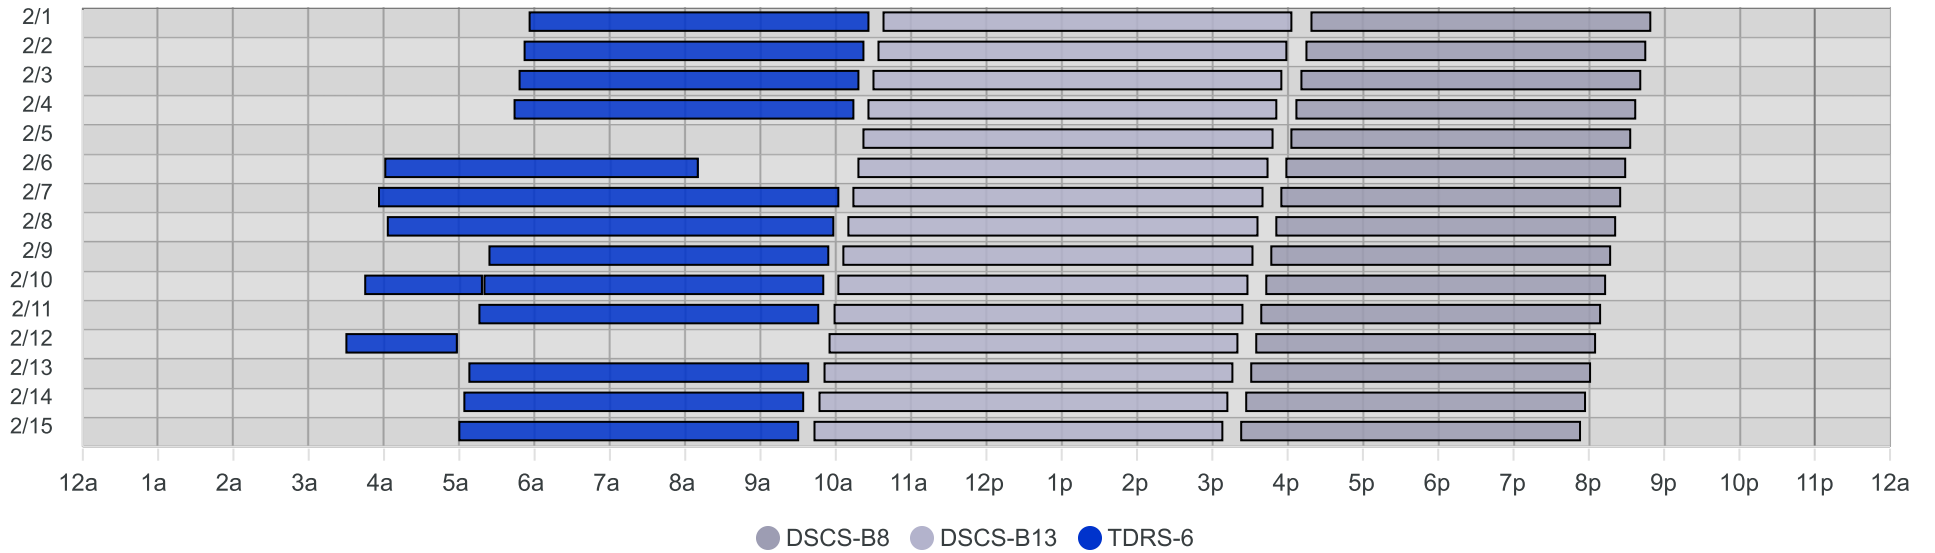

South Pole Satellite Schedule (EST)

Date	TDRS-6 Pass 1			TDRS-6 Pass 2			Total Dur	DSCS-B13 Pass 1			DSCS-B8 Pass 1		
	Start	End	Dur	Start	End	Dur		Start	End	Dur	Start	End	Dur
02/01/25	5:56 AM	10:26 AM	4:30	No Pass			4:30	10:38 AM	4:03 PM	5:25	4:19 PM	8:49 PM	4:30
02/02/25	5:52 AM	10:22 AM	4:30	No Pass			4:30	10:34 AM	3:59 PM	5:25	4:15 PM	8:45 PM	4:30
02/03/25	5:48 AM	10:18 AM	4:30	No Pass			4:30	10:30 AM	3:55 PM	5:25	4:11 PM	8:41 PM	4:30
02/04/25	5:44 AM	10:14 AM	4:30	No Pass			4:30	10:26 AM	3:51 PM	5:25	4:07 PM	8:37 PM	4:30
02/05/25	No Pass			No Pass				10:22 AM	3:48 PM	5:26	4:03 PM	8:33 PM	4:30
02/06/25	4:01 AM	8:10 AM	4:09	No Pass			4:09	10:18 AM	3:44 PM	5:26	3:59 PM	8:29 PM	4:30
02/07/25	3:56 AM	10:02 AM	6:06	No Pass			6:06	10:14 AM	3:40 PM	5:26	3:55 PM	8:25 PM	4:30
02/08/25	4:03 AM	9:58 AM	5:55	No Pass			5:55	10:10 AM	3:36 PM	5:26	3:51 PM	8:21 PM	4:30
02/09/25	5:24 AM	9:54 AM	4:30	No Pass			4:30	10:06 AM	3:32 PM	5:26	3:47 PM	8:17 PM	4:30
02/10/25	3:45 AM	5:18 AM	1:33	5:20 AM	9:50 AM	4:30	5:63	10:02 AM	3:28 PM	5:26	3:43 PM	8:13 PM	4:30
02/11/25	5:16 AM	9:46 AM	4:30	No Pass			4:30	9:59 AM	3:24 PM	5:25	3:39 PM	8:09 PM	4:30
02/12/25	3:30 AM	4:58 AM	1:28	No Pass			1:28	9:55 AM	3:20 PM	5:25	3:35 PM	8:05 PM	4:30
02/13/25	5:08 AM	9:38 AM	4:30	No Pass			4:30	9:51 AM	3:16 PM	5:25	3:31 PM	8:01 PM	4:30
02/14/25	5:04 AM	9:34 AM	4:30	No Pass			4:30	9:47 AM	3:12 PM	5:25	3:27 PM	7:57 PM	4:30
02/15/25	5:00 AM	9:30 AM	4:30	No Pass			4:30	9:43 AM	3:08 PM	5:25	3:23 PM	7:53 PM	4:30