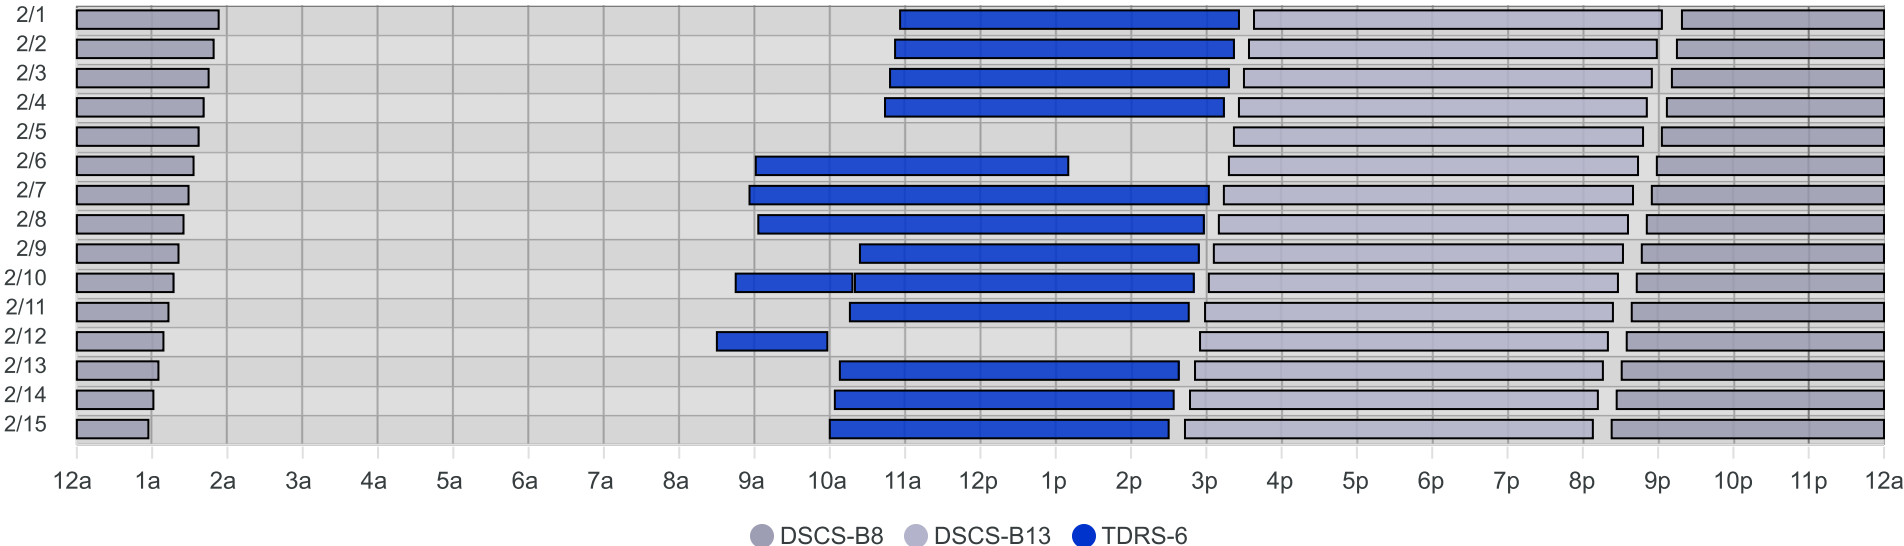

South Pole Satellite Schedule (UTC)

Date	TDRS-6 Pass 1			TDRS-6 Pass 2			Total Dur	DSCS-B13 Pass 1			DSCS-B8 Pass 1		
	Start	End	Dur	Start	End	Dur		Start	End	Dur	Start	End	Dur
02/01/25	10:56 AM	3:26 PM	4:30	No Pass			4:30	3:38 PM	9:03 PM	5:25	9:19 PM	Feb 2, 1:49 AM	4:30
02/02/25	10:52 AM	3:22 PM	4:30	No Pass			4:30	3:34 PM	8:59 PM	5:25	9:15 PM	Feb 3, 1:45 AM	4:30
02/03/25	10:48 AM	3:18 PM	4:30	No Pass			4:30	3:30 PM	8:55 PM	5:25	9:11 PM	Feb 4, 1:41 AM	4:30
02/04/25	10:44 AM	3:14 PM	4:30	No Pass			4:30	3:26 PM	8:51 PM	5:25	9:07 PM	Feb 5, 1:37 AM	4:30
02/05/25	No Pass			No Pass				3:22 PM	8:48 PM	5:26	9:03 PM	Feb 6, 1:33 AM	4:30
02/06/25	9:01 AM	1:10 PM	4:09	No Pass			4:09	3:18 PM	8:44 PM	5:26	8:59 PM	Feb 7, 1:29 AM	4:30
02/07/25	8:56 AM	3:02 PM	6:06	No Pass			6:06	3:14 PM	8:40 PM	5:26	8:55 PM	Feb 8, 1:25 AM	4:30
02/08/25	9:03 AM	2:58 PM	5:55	No Pass			5:55	3:10 PM	8:36 PM	5:26	8:51 PM	Feb 9, 1:21 AM	4:30
02/09/25	10:24 AM	2:54 PM	4:30	No Pass			4:30	3:06 PM	8:32 PM	5:26	8:47 PM	Feb 10, 1:17 AM	4:30
02/10/25	8:45 AM	10:18 AM	1:33	10:20 AM	2:50 PM	4:30	5:63	3:02 PM	8:28 PM	5:26	8:43 PM	Feb 11, 1:13 AM	4:30
02/11/25	10:16 AM	2:46 PM	4:30	No Pass			4:30	2:59 PM	8:24 PM	5:25	8:39 PM	Feb 12, 1:09 AM	4:30
02/12/25	8:30 AM	9:58 AM	1:28	No Pass			1:28	2:55 PM	8:20 PM	5:25	8:35 PM	Feb 13, 1:05 AM	4:30
02/13/25	10:08 AM	2:38 PM	4:30	No Pass			4:30	2:51 PM	8:16 PM	5:25	8:31 PM	Feb 14, 1:01 AM	4:30
02/14/25	10:04 AM	2:34 PM	4:30	No Pass			4:30	2:47 PM	8:12 PM	5:25	8:27 PM	Feb 15, 12:57 AM	4:30
02/15/25	10:00 AM	2:30 PM	4:30	No Pass			4:30	2:43 PM	8:08 PM	5:25	8:23 PM	Feb 16, 12:53 AM	4:30