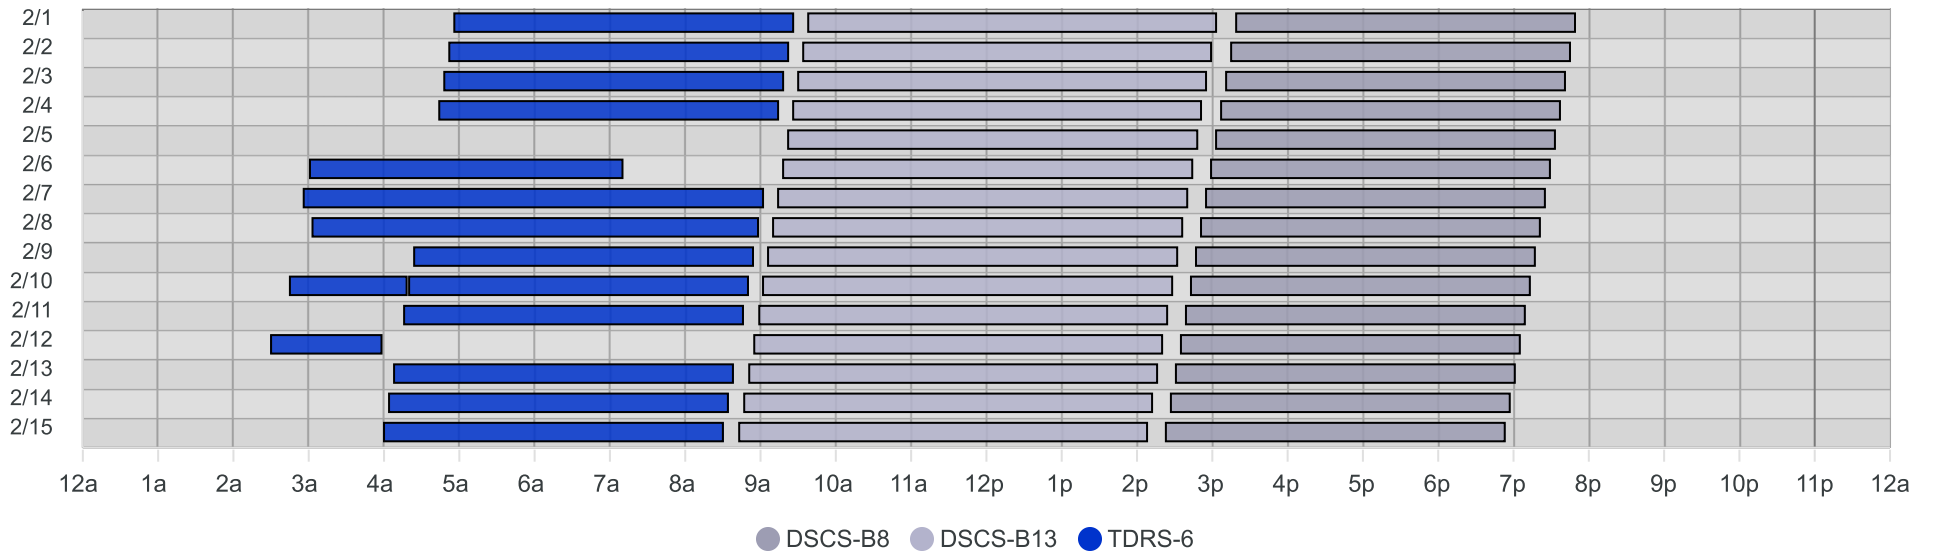

South Pole Satellite Schedule (CST)

Date	TDRS-6 Pass 1			TDRS-6 Pass 2			Total Dur	DSCS-B13 Pass 1			DSCS-B8 Pass 1		
	Start	End	Dur	Start	End	Dur		Start	End	Dur	Start	End	Dur
02/01/25	4:56 AM	9:26 AM	4:30	No Pass			4:30	9:38 AM	3:03 PM	5:25	3:19 PM	7:49 PM	4:30
02/02/25	4:52 AM	9:22 AM	4:30	No Pass			4:30	9:34 AM	2:59 PM	5:25	3:15 PM	7:45 PM	4:30
02/03/25	4:48 AM	9:18 AM	4:30	No Pass			4:30	9:30 AM	2:55 PM	5:25	3:11 PM	7:41 PM	4:30
02/04/25	4:44 AM	9:14 AM	4:30	No Pass			4:30	9:26 AM	2:51 PM	5:25	3:07 PM	7:37 PM	4:30
02/05/25	No Pass			No Pass				9:22 AM	2:48 PM	5:26	3:03 PM	7:33 PM	4:30
02/06/25	3:01 AM	7:10 AM	4:09	No Pass			4:09	9:18 AM	2:44 PM	5:26	2:59 PM	7:29 PM	4:30
02/07/25	2:56 AM	9:02 AM	6:06	No Pass			6:06	9:14 AM	2:40 PM	5:26	2:55 PM	7:25 PM	4:30
02/08/25	3:03 AM	8:58 AM	5:55	No Pass			5:55	9:10 AM	2:36 PM	5:26	2:51 PM	7:21 PM	4:30
02/09/25	4:24 AM	8:54 AM	4:30	No Pass			4:30	9:06 AM	2:32 PM	5:26	2:47 PM	7:17 PM	4:30
02/10/25	2:45 AM	4:18 AM	1:33	4:20 AM	8:50 AM	4:30	5:63	9:02 AM	2:28 PM	5:26	2:43 PM	7:13 PM	4:30
02/11/25	4:16 AM	8:46 AM	4:30	No Pass			4:30	8:59 AM	2:24 PM	5:25	2:39 PM	7:09 PM	4:30
02/12/25	2:30 AM	3:58 AM	1:28	No Pass			1:28	8:55 AM	2:20 PM	5:25	2:35 PM	7:05 PM	4:30
02/13/25	4:08 AM	8:38 AM	4:30	No Pass			4:30	8:51 AM	2:16 PM	5:25	2:31 PM	7:01 PM	4:30
02/14/25	4:04 AM	8:34 AM	4:30	No Pass			4:30	8:47 AM	2:12 PM	5:25	2:27 PM	6:57 PM	4:30
02/15/25	4:00 AM	8:30 AM	4:30	No Pass			4:30	8:43 AM	2:08 PM	5:25	2:23 PM	6:53 PM	4:30