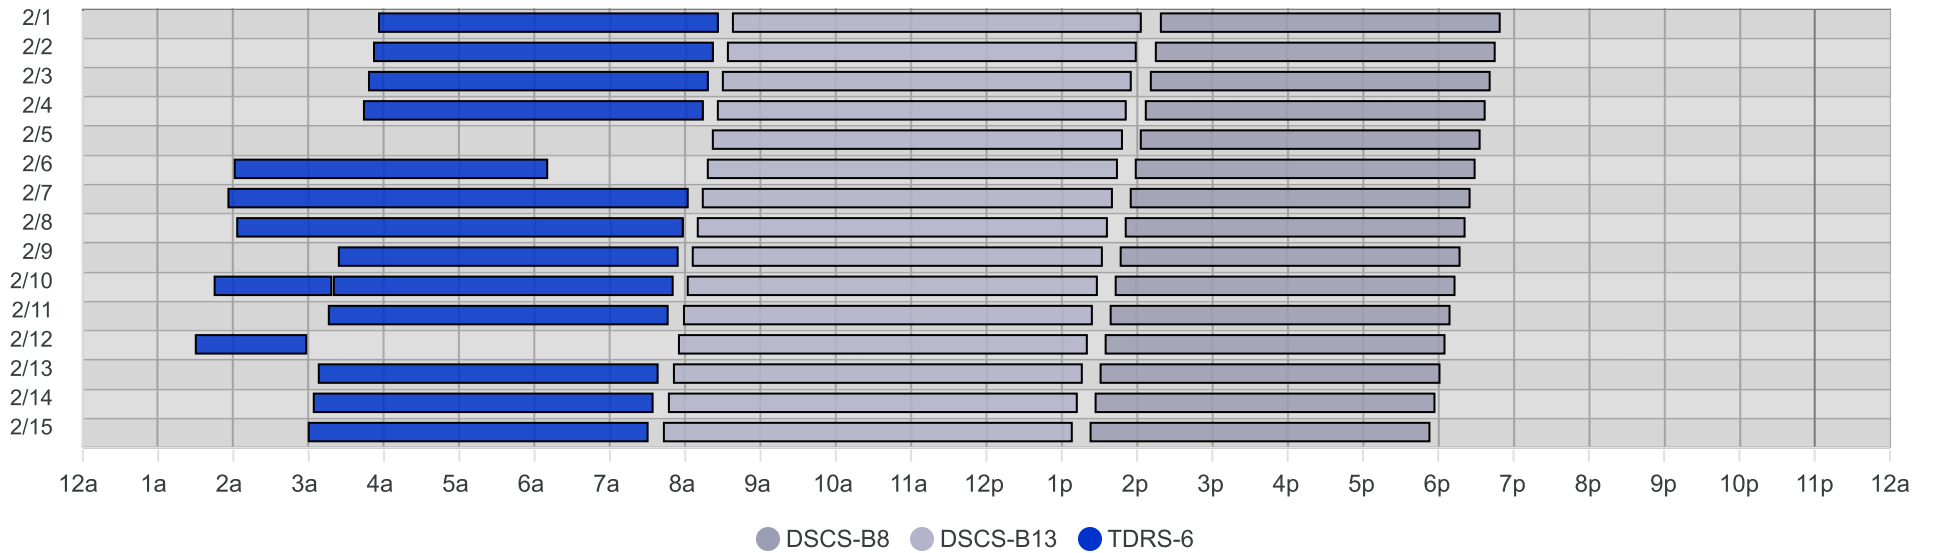

South Pole Satellite Schedule (MST)

Date	TDRS-6 Pass 1			TDRS-6 Pass 2			Total Dur	DSCS-B13 Pass 1			DSCS-B8 Pass 1		
	Start	End	Dur	Start	End	Dur		Start	End	Dur	Start	End	Dur
02/01/25	3:56 AM	8:26 AM	4:30	No Pass			4:30	8:38 AM	2:03 PM	5:25	2:19 PM	6:49 PM	4:30
02/02/25	3:52 AM	8:22 AM	4:30	No Pass			4:30	8:34 AM	1:59 PM	5:25	2:15 PM	6:45 PM	4:30
02/03/25	3:48 AM	8:18 AM	4:30	No Pass			4:30	8:30 AM	1:55 PM	5:25	2:11 PM	6:41 PM	4:30
02/04/25	3:44 AM	8:14 AM	4:30	No Pass			4:30	8:26 AM	1:51 PM	5:25	2:07 PM	6:37 PM	4:30
02/05/25	No Pass			No Pass				8:22 AM	1:48 PM	5:26	2:03 PM	6:33 PM	4:30
02/06/25	2:01 AM	6:10 AM	4:09	No Pass			4:09	8:18 AM	1:44 PM	5:26	1:59 PM	6:29 PM	4:30
02/07/25	1:56 AM	8:02 AM	6:06	No Pass			6:06	8:14 AM	1:40 PM	5:26	1:55 PM	6:25 PM	4:30
02/08/25	2:03 AM	7:58 AM	5:55	No Pass			5:55	8:10 AM	1:36 PM	5:26	1:51 PM	6:21 PM	4:30
02/09/25	3:24 AM	7:54 AM	4:30	No Pass			4:30	8:06 AM	1:32 PM	5:26	1:46 PM	6:17 PM	4:30
02/10/25	1:45 AM	3:18 AM	1:33	3:20 AM	7:50 AM	4:30	5:63	8:02 AM	1:28 PM	5:26	1:43 PM	6:13 PM	4:30
02/11/25	3:16 AM	7:46 AM	4:30	No Pass			4:30	7:59 AM	1:24 PM	5:25	1:39 PM	6:09 PM	4:30
02/12/25	1:30 AM	2:58 AM	1:28	No Pass			1:28	7:55 AM	1:20 PM	5:25	1:35 PM	6:05 PM	4:30
02/13/25	3:08 AM	7:38 AM	4:30	No Pass			4:30	7:51 AM	1:16 PM	5:25	1:30 PM	6:01 PM	4:30
02/14/25	3:04 AM	7:34 AM	4:30	No Pass			4:30	7:46 AM	1:12 PM	5:25	1:27 PM	5:57 PM	4:30
02/15/25	3:00 AM	7:30 AM	4:30	No Pass			4:30	7:43 AM	1:08 PM	5:25	1:23 PM	5:53 PM	4:30