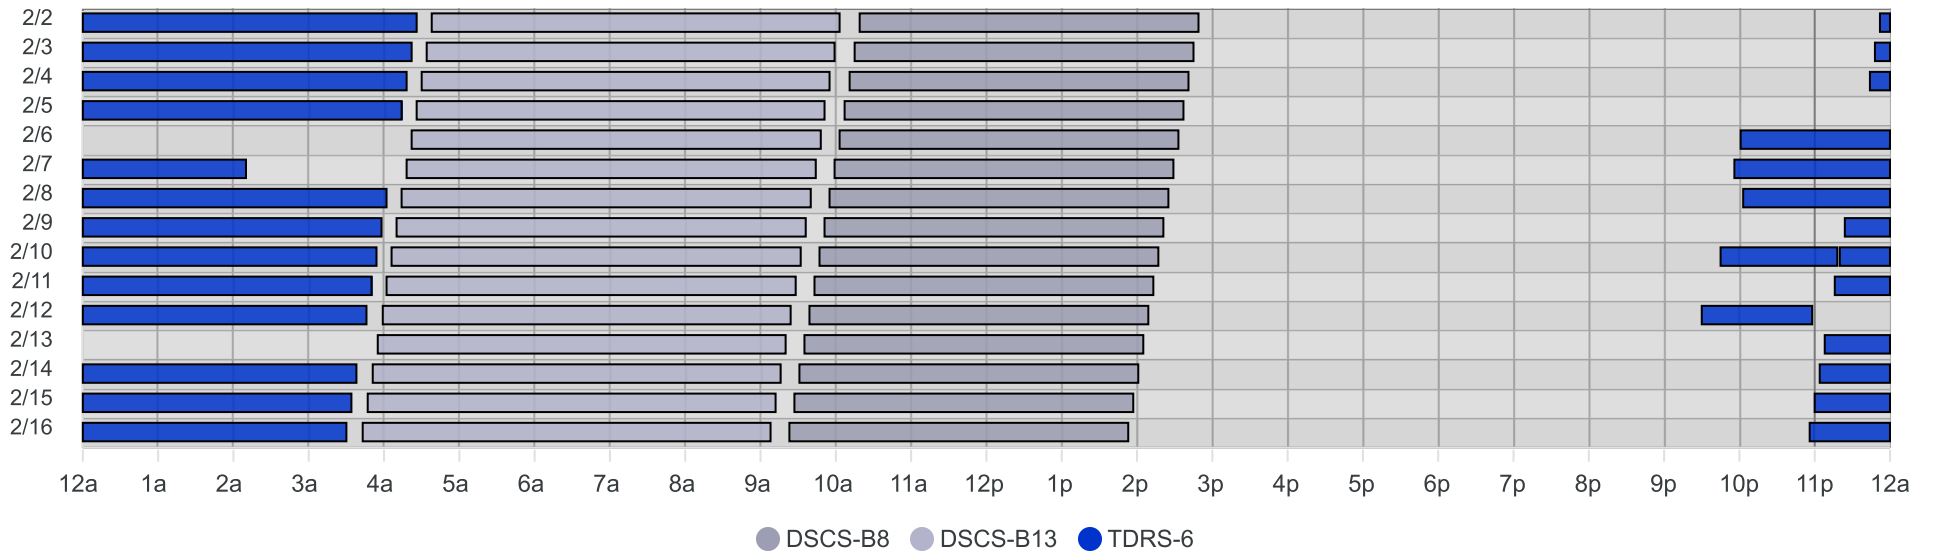

South Pole Satellite Schedule (NZDT)

Date	TDRS-6 Pass 1			TDRS-6 Pass 2			Total Dur	DSCS-B13 Pass 1			DSCS-B8 Pass 1		
	Start	End	Dur	Start	End	Dur		Start	End	Dur	Start	End	Dur
02/02/25	11:52 PM	Feb 3, 4:22 AM	4:30	No Pass			4:30	4:38 AM	10:03 AM	5:25	10:19 AM	2:48 PM	4:29
02/03/25	11:48 PM	Feb 4, 4:18 AM	4:30	No Pass			4:30	4:34 AM	9:59 AM	5:25	10:15 AM	2:45 PM	4:30
02/04/25	11:44 PM	Feb 5, 4:14 AM	4:30	No Pass			4:30	4:30 AM	9:55 AM	5:25	10:11 AM	2:41 PM	4:30
02/05/25	No Pass			No Pass				4:26 AM	9:51 AM	5:25	10:07 AM	2:37 PM	4:30
02/06/25	10:01 PM	Feb 7, 2:10 AM	4:09	No Pass			4:09	4:22 AM	9:48 AM	5:26	10:03 AM	2:32 PM	4:29
02/07/25	9:56 PM	Feb 8, 4:02 AM	6:06	No Pass			6:06	4:18 AM	9:44 AM	5:26	9:59 AM	2:29 PM	4:30
02/08/25	10:03 PM	Feb 9, 3:58 AM	5:55	No Pass			5:55	4:14 AM	9:40 AM	5:26	9:55 AM	2:25 PM	4:30
02/09/25	11:24 PM	Feb 10, 3:54 AM	4:30	No Pass			4:30	4:10 AM	9:36 AM	5:26	9:51 AM	2:21 PM	4:30
02/10/25	9:45 PM	11:18 PM	1:33	11:20 PM	Feb 11, 3:50 AM	4:30	5:63	4:06 AM	9:32 AM	5:26	9:47 AM	2:17 PM	4:30
02/11/25	11:16 PM	Feb 12, 3:46 AM	4:30	No Pass			4:30	4:02 AM	9:28 AM	5:26	9:43 AM	2:13 PM	4:30
02/12/25	9:30 PM	10:58 PM	1:28	No Pass			1:28	3:59 AM	9:24 AM	5:25	9:39 AM	2:09 PM	4:30
02/13/25	11:08 PM	Feb 14, 3:38 AM	4:30	No Pass			4:30	3:55 AM	9:20 AM	5:25	9:35 AM	2:05 PM	4:30
02/14/25	11:04 PM	Feb 15, 3:34 AM	4:30	No Pass			4:30	3:51 AM	9:16 AM	5:25	9:31 AM	2:01 PM	4:30
02/15/25	11:00 PM	Feb 16, 3:30 AM	4:30	No Pass			4:30	3:47 AM	9:12 AM	5:25	9:27 AM	1:57 PM	4:30
02/16/25	10:56 PM	Feb 17, 3:26 AM	4:30	No Pass			4:30	3:43 AM	9:07 AM	5:24	9:23 AM	1:53 PM	4:30