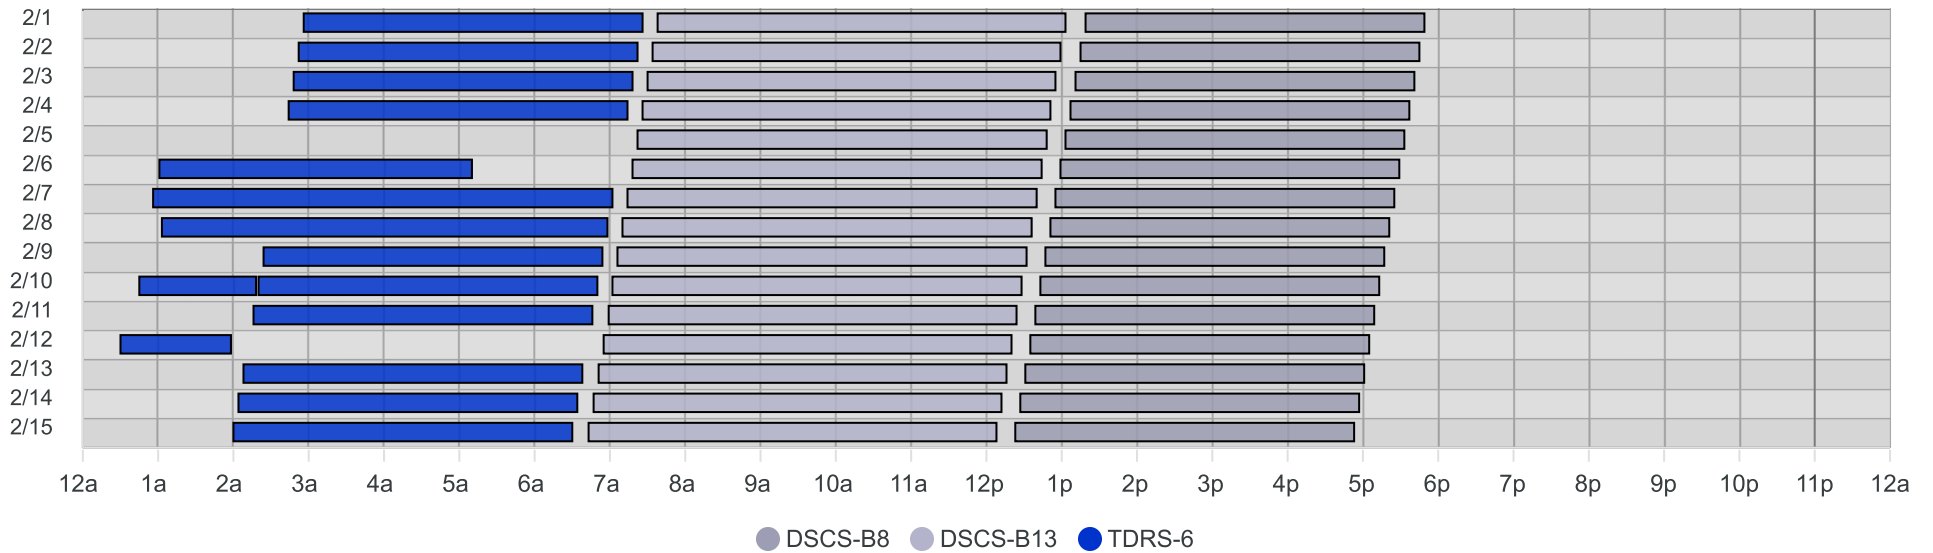

South Pole Satellite Schedule (PST)

Date	TDRS-6 Pass 1			TDRS-6 Pass 2			Total Dur	DSCS-B13 Pass 1			DSCS-B8 Pass 1		
	Start	End	Dur	Start	End	Dur		Start	End	Dur	Start	End	Dur
02/01/25	2:56 AM	7:26 AM	4:30	No Pass			4:30	7:38 AM	1:03 PM	5:25	1:19 PM	5:49 PM	4:30
02/02/25	2:52 AM	7:22 AM	4:30	No Pass			4:30	7:34 AM	12:59 PM	5:25	1:15 PM	5:45 PM	4:30
02/03/25	2:48 AM	7:18 AM	4:30	No Pass			4:30	7:30 AM	12:55 PM	5:25	1:11 PM	5:41 PM	4:30
02/04/25	2:44 AM	7:14 AM	4:30	No Pass			4:30	7:26 AM	12:51 PM	5:25	1:07 PM	5:37 PM	4:30
02/05/25	No Pass			No Pass				7:22 AM	12:48 PM	5:26	1:03 PM	5:33 PM	4:30
02/06/25	1:01 AM	5:10 AM	4:09	No Pass			4:09	7:18 AM	12:44 PM	5:26	12:59 PM	5:29 PM	4:30
02/07/25	12:56 AM	7:02 AM	6:06	No Pass			6:06	7:14 AM	12:40 PM	5:26	12:55 PM	5:25 PM	4:30
02/08/25	1:03 AM	6:58 AM	5:55	No Pass			5:55	7:10 AM	12:36 PM	5:26	12:51 PM	5:21 PM	4:30
02/09/25	2:24 AM	6:54 AM	4:30	No Pass			4:30	7:06 AM	12:32 PM	5:26	12:47 PM	5:17 PM	4:30
02/10/25	12:45 AM	2:18 AM	1:33	2:20 AM	6:50 AM	4:30	5:63	7:02 AM	12:28 PM	5:26	12:43 PM	5:13 PM	4:30
02/11/25	2:16 AM	6:46 AM	4:30	No Pass			4:30	6:59 AM	12:24 PM	5:25	12:39 PM	5:09 PM	4:30
02/12/25	12:30 AM	1:58 AM	1:28	No Pass			1:28	6:55 AM	12:20 PM	5:25	12:35 PM	5:05 PM	4:30
02/13/25	2:08 AM	6:38 AM	4:30	No Pass			4:30	6:51 AM	12:16 PM	5:25	12:31 PM	5:01 PM	4:30
02/14/25	2:04 AM	6:34 AM	4:30	No Pass			4:30	6:47 AM	12:12 PM	5:25	12:27 PM	4:57 PM	4:30
02/15/25	2:00 AM	6:30 AM	4:30	No Pass			4:30	6:43 AM	12:08 PM	5:25	12:23 PM	4:53 PM	4:30