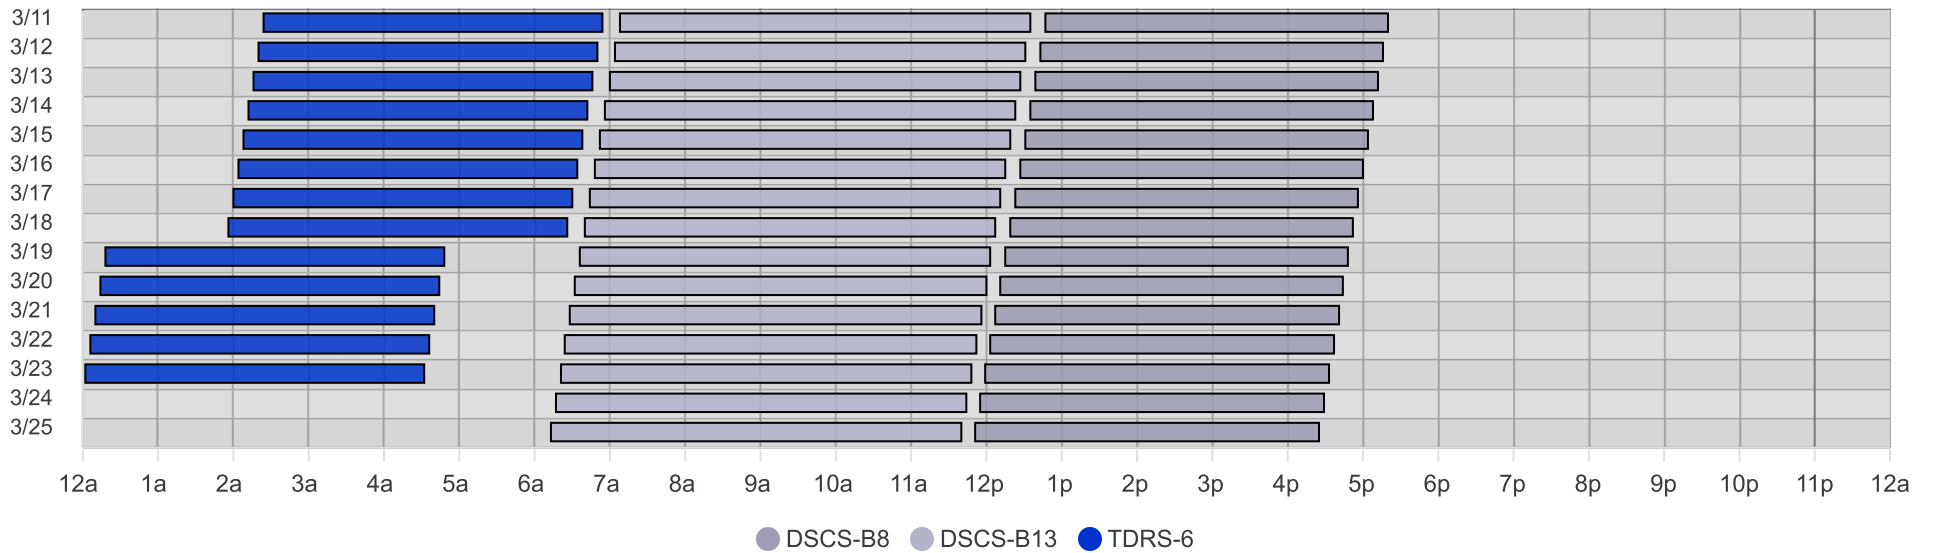

South Pole Satellite Schedule (MDT)

Date	TDRS-6 Pass 1			DSCS-B13 Pass 1			DSCS-B8 Pass 1		
	Start	End	Dur	Start	End	Dur	Start	End	Dur
03/11/25	2:24 AM	6:54 AM	4:30	7:08 AM	12:35 PM	5:27	12:47 PM	5:20 PM	4:33
03/12/25	2:20 AM	6:50 AM	4:30	7:04 AM	12:31 PM	5:27	12:43 PM	5:16 PM	4:33
03/13/25	2:16 AM	6:46 AM	4:30	7:00 AM	12:27 PM	5:27	12:39 PM	5:12 PM	4:33
03/14/25	2:12 AM	6:42 AM	4:30	6:56 AM	12:23 PM	5:27	12:35 PM	5:08 PM	4:33
03/15/25	2:08 AM	6:38 AM	4:30	6:52 AM	12:19 PM	5:27	12:31 PM	5:04 PM	4:33
03/16/25	2:04 AM	6:34 AM	4:30	6:48 AM	12:15 PM	5:27	12:27 PM	5:00 PM	4:33
03/17/25	2:00 AM	6:30 AM	4:30	6:44 AM	12:11 PM	5:27	12:23 PM	4:56 PM	4:33
03/18/25	1:56 AM	6:26 AM	4:30	6:40 AM	12:07 PM	5:27	12:19 PM	4:52 PM	4:33
03/19/25	12:18 AM	4:48 AM	4:30	6:36 AM	12:03 PM	5:27	12:15 PM	4:48 PM	4:33
03/20/25	12:14 AM	4:44 AM	4:30	6:32 AM	12:00 PM	5:28	12:11 PM	4:44 PM	4:33
03/21/25	12:10 AM	4:40 AM	4:30	6:28 AM	11:56 AM	5:28	12:07 PM	4:41 PM	4:34
03/22/25	12:06 AM	4:36 AM	4:30	6:24 AM	11:52 AM	5:28	12:03 PM	4:37 PM	4:34
03/23/25	12:02 AM	4:32 AM	4:30	6:21 AM	11:48 AM	5:27	11:59 AM	4:33 PM	4:34
03/24/25	No Pass			6:17 AM	11:44 AM	5:27	11:55 AM	4:29 PM	4:34
03/25/25	No Pass			6:13 AM	11:40 AM	5:27	11:51 AM	4:25 PM	4:34