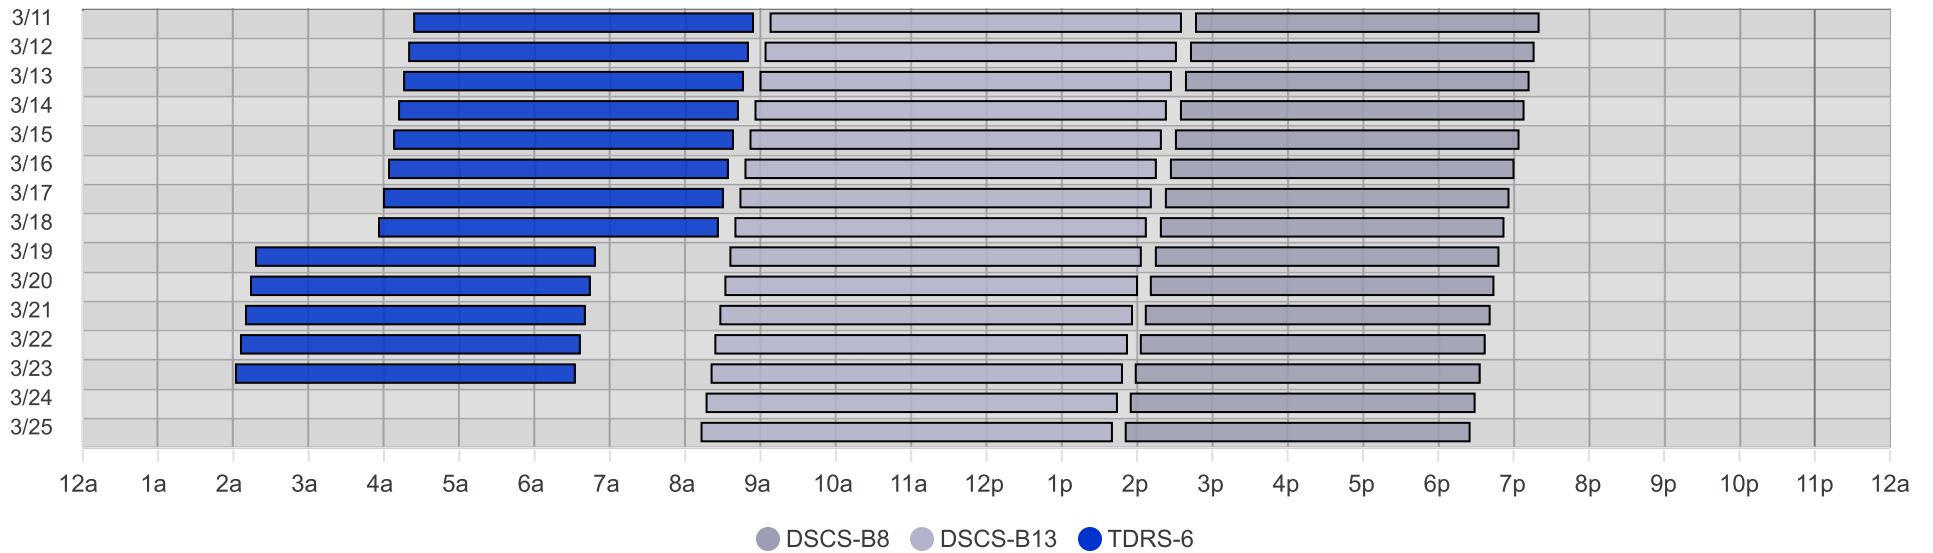

South Pole Satellite Schedule (EDT)

Date	TDRS-6 Pass 1			DSCS-B13 Pass 1			DSCS-B8 Pass 1		
	Start	End	Dur	Start	End	Dur	Start	End	Dur
03/11/25	4:24 AM	8:54 AM	4:30	9:08 AM	2:35 PM	5:27	2:47 PM	7:20 PM	4:33
03/12/25	4:20 AM	8:50 AM	4:30	9:04 AM	2:31 PM	5:27	2:43 PM	7:16 PM	4:33
03/13/25	4:16 AM	8:46 AM	4:30	9:00 AM	2:27 PM	5:27	2:39 PM	7:12 PM	4:33
03/14/25	4:12 AM	8:42 AM	4:30	8:56 AM	2:23 PM	5:27	2:35 PM	7:08 PM	4:33
03/15/25	4:08 AM	8:38 AM	4:30	8:52 AM	2:19 PM	5:27	2:31 PM	7:04 PM	4:33
03/16/25	4:04 AM	8:34 AM	4:30	8:48 AM	2:15 PM	5:27	2:27 PM	7:00 PM	4:33
03/17/25	4:00 AM	8:30 AM	4:30	8:44 AM	2:11 PM	5:27	2:23 PM	6:56 PM	4:33
03/18/25	3:56 AM	8:26 AM	4:30	8:40 AM	2:07 PM	5:27	2:19 PM	6:52 PM	4:33
03/19/25	2:18 AM	6:48 AM	4:30	8:36 AM	2:03 PM	5:27	2:15 PM	6:48 PM	4:33
03/20/25	2:14 AM	6:44 AM	4:30	8:32 AM	2:00 PM	5:28	2:11 PM	6:44 PM	4:33
03/21/25	2:10 AM	6:40 AM	4:30	8:28 AM	1:56 PM	5:28	2:07 PM	6:41 PM	4:34
03/22/25	2:06 AM	6:36 AM	4:30	8:24 AM	1:52 PM	5:28	2:03 PM	6:37 PM	4:34
03/23/25	2:02 AM	6:32 AM	4:30	8:21 AM	1:48 PM	5:27	1:59 PM	6:33 PM	4:34
03/24/25	No Pass			8:17 AM	1:44 PM	5:27	1:55 PM	6:29 PM	4:34
03/25/25	No Pass			8:13 AM	1:40 PM	5:27	1:51 PM	6:25 PM	4:34