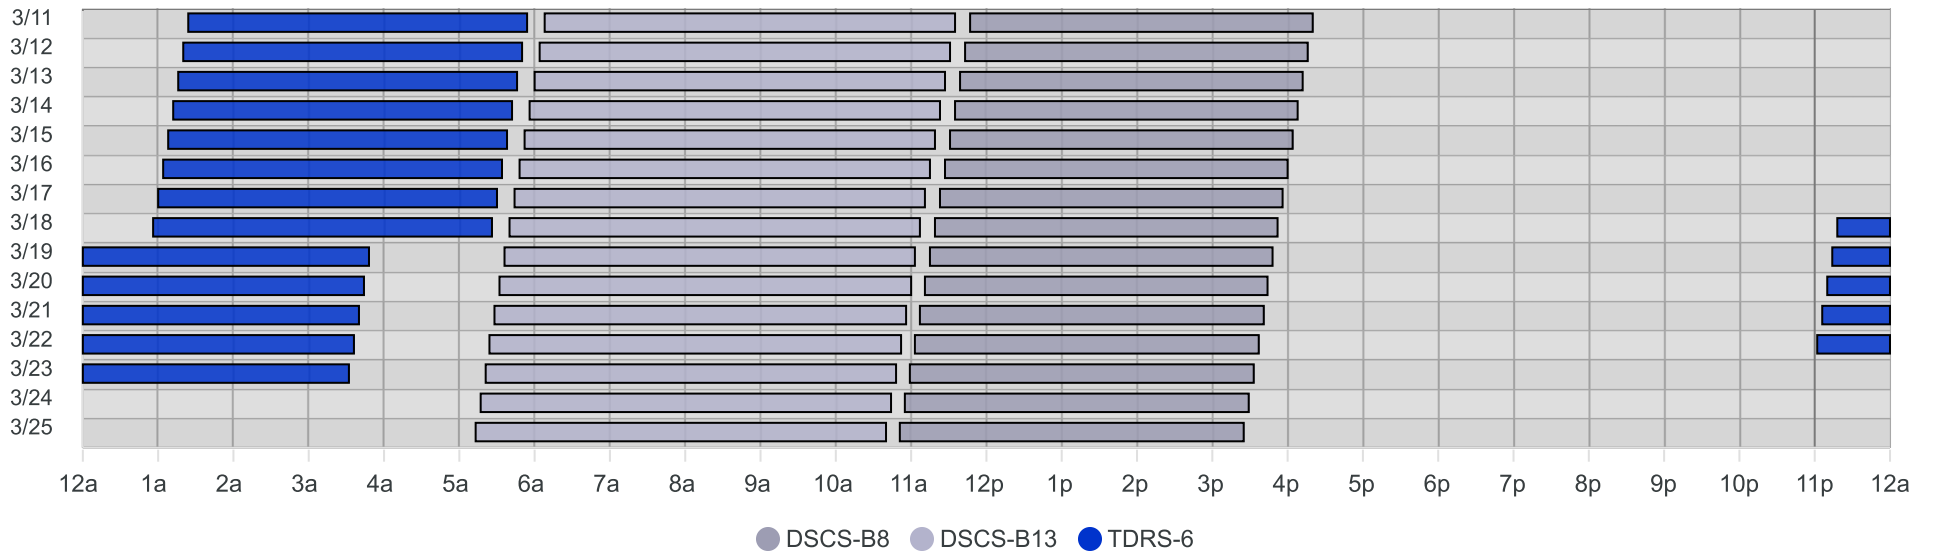

South Pole Satellite Schedule (PDT)

Date	TDRS-6 Pass 1			TDRS-6 Pass 2			Total Dur	DSCS-B13 Pass 1			DSCS-B8 Pass 1		
	Start	End	Dur	Start	End	Dur		Start	End	Dur	Start	End	Dur
03/11/25	1:24 AM	5:54 AM	4:30	No Pass			4:30	6:08 AM	11:35 AM	5:27	11:47 AM	4:20 PM	4:33
03/12/25	1:20 AM	5:50 AM	4:30	No Pass			4:30	6:04 AM	11:31 AM	5:27	11:43 AM	4:16 PM	4:33
03/13/25	1:16 AM	5:46 AM	4:30	No Pass			4:30	6:00 AM	11:27 AM	5:27	11:39 AM	4:12 PM	4:33
03/14/25	1:12 AM	5:42 AM	4:30	No Pass			4:30	5:56 AM	11:23 AM	5:27	11:35 AM	4:08 PM	4:33
03/15/25	1:08 AM	5:38 AM	4:30	No Pass			4:30	5:52 AM	11:19 AM	5:27	11:31 AM	4:04 PM	4:33
03/16/25	1:04 AM	5:34 AM	4:30	No Pass			4:30	5:48 AM	11:15 AM	5:27	11:27 AM	4:00 PM	4:33
03/17/25	1:00 AM	5:30 AM	4:30	No Pass			4:30	5:44 AM	11:11 AM	5:27	11:23 AM	3:56 PM	4:33
03/18/25	12:56 AM	5:26 AM	4:30	11:18 PM	Mar 19, 3:48 AM	4:30	8:60	5:40 AM	11:07 AM	5:27	11:19 AM	3:52 PM	4:33
03/19/25	11:14 PM	Mar 20, 3:44 AM	4:30	No Pass			4:30	5:36 AM	11:03 AM	5:27	11:15 AM	3:48 PM	4:33
03/20/25	11:10 PM	Mar 21, 3:40 AM	4:30	No Pass			4:30	5:32 AM	11:00 AM	5:28	11:11 AM	3:44 PM	4:33
03/21/25	11:06 PM	Mar 22, 3:36 AM	4:30	No Pass			4:30	5:28 AM	10:56 AM	5:28	11:07 AM	3:41 PM	4:34
03/22/25	11:02 PM	Mar 23, 3:32 AM	4:30	No Pass			4:30	5:24 AM	10:52 AM	5:28	11:03 AM	3:37 PM	4:34
03/23/25	No Pass			No Pass				5:21 AM	10:48 AM	5:27	10:59 AM	3:33 PM	4:34
03/24/25	No Pass			No Pass				5:17 AM	10:44 AM	5:27	10:55 AM	3:29 PM	4:34
03/25/25	No Pass			No Pass				5:13 AM	10:40 AM	5:27	10:51 AM	3:25 PM	4:34