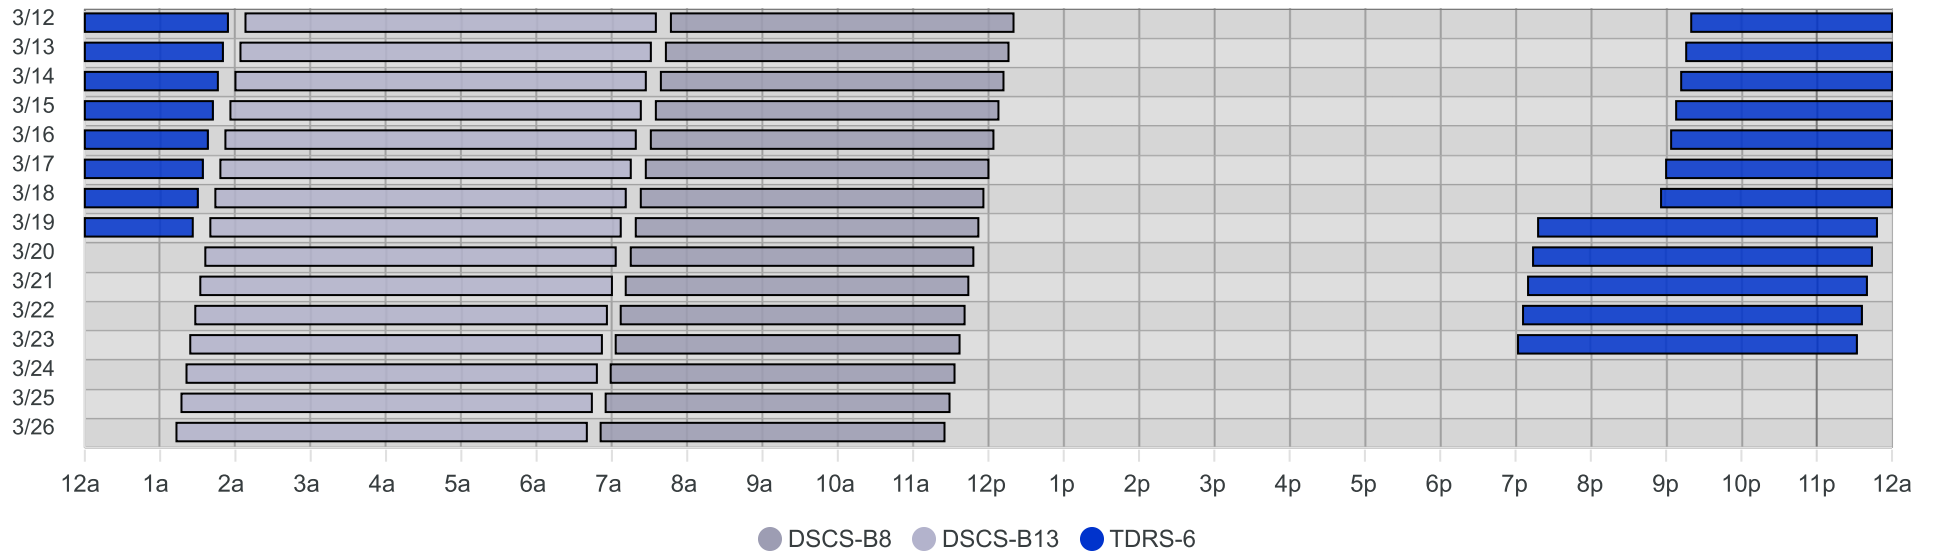

South Pole Satellite Schedule (NZDT)

Date	TDRS-6 Pass 1			DSCS-B13 Pass 1			DSCS-B8 Pass 1		
	Start	End	Dur	Start	End	Dur	Start	End	Dur
03/12/25	9:20 PM	Mar 13, 1:50 AM	4:30	2:08 AM	7:35 AM	5:27	7:47 AM	12:20 PM	4:33
03/13/25	9:16 PM	Mar 14, 1:46 AM	4:30	2:04 AM	7:31 AM	5:27	7:43 AM	12:16 PM	4:33
03/14/25	9:12 PM	Mar 15, 1:42 AM	4:30	2:00 AM	7:27 AM	5:27	7:39 AM	12:12 PM	4:33
03/15/25	9:08 PM	Mar 16, 1:38 AM	4:30	1:56 AM	7:23 AM	5:27	7:35 AM	12:07 PM	4:32
03/16/25	9:04 PM	Mar 17, 1:34 AM	4:30	1:52 AM	7:19 AM	5:27	7:31 AM	12:04 PM	4:33
03/17/25	9:00 PM	Mar 18, 1:30 AM	4:30	1:48 AM	7:15 AM	5:27	7:27 AM	12:00 PM	4:33
03/18/25	8:56 PM	Mar 19, 1:26 AM	4:30	1:44 AM	7:11 AM	5:27	7:23 AM	11:56 AM	4:33
03/19/25	7:18 PM	11:48 PM	4:30	1:40 AM	7:07 AM	5:27	7:19 AM	11:51 AM	4:32
03/20/25	7:14 PM	11:44 PM	4:30	1:36 AM	7:03 AM	5:27	7:15 AM	11:48 AM	4:33
03/21/25	7:10 PM	11:40 PM	4:30	1:32 AM	7:00 AM	5:28	7:11 AM	11:44 AM	4:33
03/22/25	7:06 PM	11:36 PM	4:30	1:28 AM	6:56 AM	5:28	7:07 AM	11:41 AM	4:34
03/23/25	7:02 PM	11:32 PM	4:30	1:24 AM	6:52 AM	5:28	7:03 AM	11:37 AM	4:34
03/24/25		No Pass		1:21 AM	6:48 AM	5:27	6:59 AM	11:32 AM	4:33
03/25/25		No Pass		1:17 AM	6:44 AM	5:27	6:55 AM	11:29 AM	4:34
03/26/25		No Pass		1:13 AM	6:40 AM	5:27	6:51 AM	11:25 AM	4:34