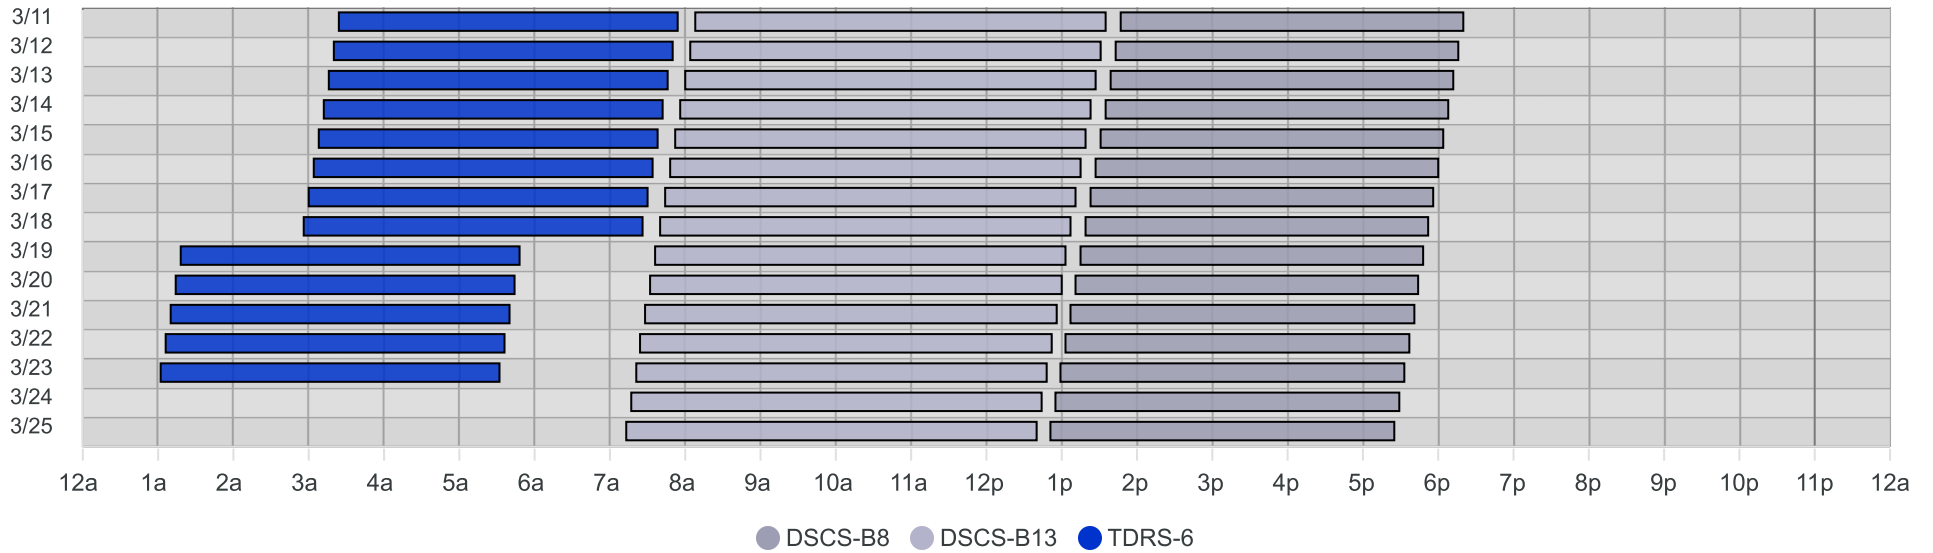

South Pole Satellite Schedule (CDT)

Date	TDRS-6 Pass 1			DSCS-B13 Pass 1			DSCS-B8 Pass 1		
	Start	End	Dur	Start	End	Dur	Start	End	Dur
03/11/25	3:24 AM	7:54 AM	4:30	8:08 AM	1:35 PM	5:27	1:47 PM	6:20 PM	4:33
03/12/25	3:20 AM	7:50 AM	4:30	8:04 AM	1:31 PM	5:27	1:43 PM	6:16 PM	4:33
03/13/25	3:16 AM	7:46 AM	4:30	8:00 AM	1:27 PM	5:27	1:39 PM	6:12 PM	4:33
03/14/25	3:12 AM	7:42 AM	4:30	7:56 AM	1:23 PM	5:27	1:35 PM	6:08 PM	4:33
03/15/25	3:08 AM	7:38 AM	4:30	7:52 AM	1:19 PM	5:27	1:31 PM	6:04 PM	4:33
03/16/25	3:04 AM	7:34 AM	4:30	7:48 AM	1:15 PM	5:27	1:27 PM	6:00 PM	4:33
03/17/25	3:00 AM	7:30 AM	4:30	7:44 AM	1:11 PM	5:27	1:23 PM	5:56 PM	4:33
03/18/25	2:56 AM	7:26 AM	4:30	7:40 AM	1:07 PM	5:27	1:19 PM	5:52 PM	4:33
03/19/25	1:18 AM	5:48 AM	4:30	7:36 AM	1:03 PM	5:27	1:15 PM	5:48 PM	4:33
03/20/25	1:14 AM	5:44 AM	4:30	7:32 AM	1:00 PM	5:28	1:11 PM	5:44 PM	4:33
03/21/25	1:10 AM	5:40 AM	4:30	7:28 AM	12:56 PM	5:28	1:07 PM	5:41 PM	4:34
03/22/25	1:06 AM	5:36 AM	4:30	7:24 AM	12:52 PM	5:28	1:03 PM	5:37 PM	4:34
03/23/25	1:02 AM	5:32 AM	4:30	7:21 AM	12:48 PM	5:27	12:59 PM	5:33 PM	4:34
03/24/25	No Pass			7:17 AM	12:44 PM	5:27	12:55 PM	5:29 PM	4:34
03/25/25	No Pass			7:13 AM	12:40 PM	5:27	12:51 PM	5:25 PM	4:34