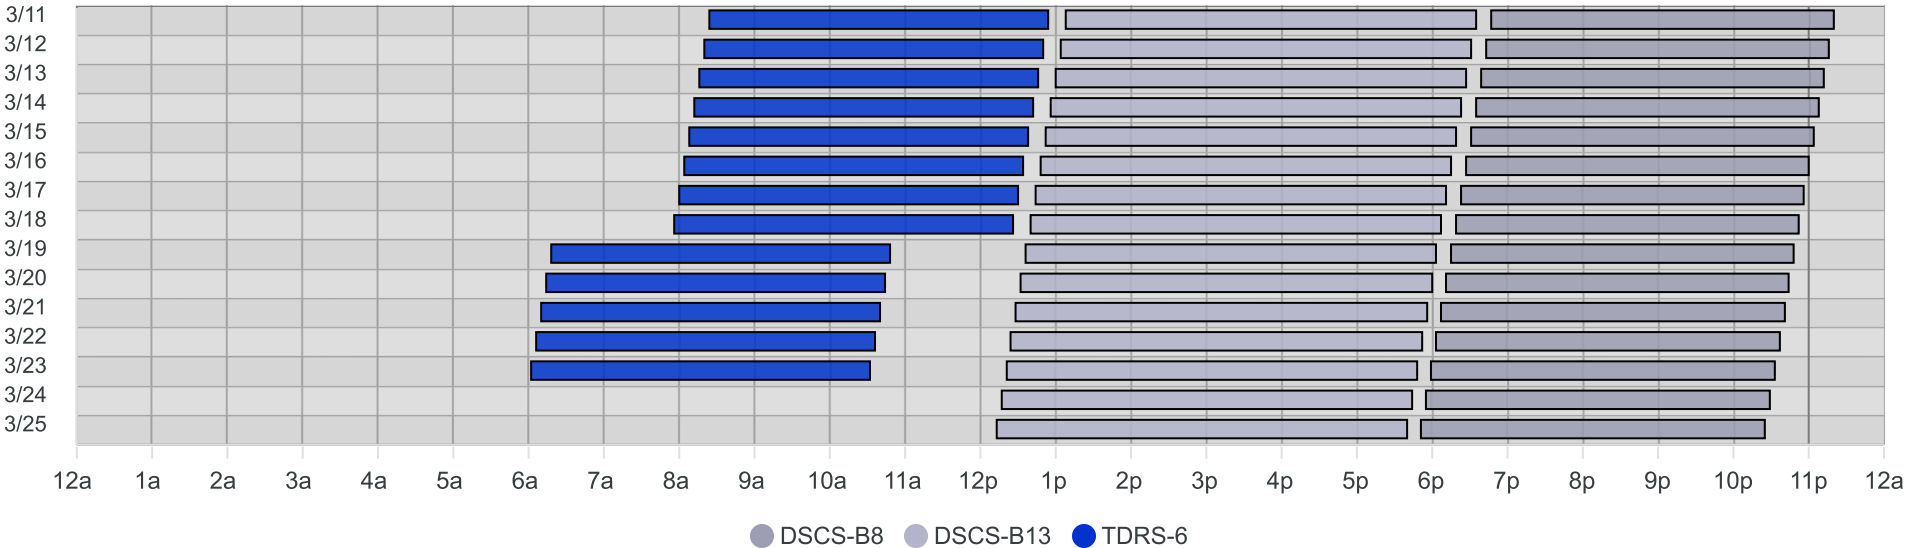

South Pole Satellite Schedule (UTC)

Date	TDRS-6 Pass 1			DSCS-B13 Pass 1			DSCS-B8 Pass 1		
	Start	End	Dur	Start	End	Dur	Start	End	Dur
03/11/25	8:24 AM	12:54 PM	4:30	1:08 PM	6:35 PM	5:27	6:47 PM	11:20 PM	4:33
03/12/25	8:20 AM	12:50 PM	4:30	1:04 PM	6:31 PM	5:27	6:43 PM	11:16 PM	4:33
03/13/25	8:16 AM	12:46 PM	4:30	1:00 PM	6:27 PM	5:27	6:39 PM	11:12 PM	4:33
03/14/25	8:12 AM	12:42 PM	4:30	12:56 PM	6:23 PM	5:27	6:35 PM	11:08 PM	4:33
03/15/25	8:08 AM	12:38 PM	4:30	12:52 PM	6:19 PM	5:27	6:31 PM	11:04 PM	4:33
03/16/25	8:04 AM	12:34 PM	4:30	12:48 PM	6:15 PM	5:27	6:27 PM	11:00 PM	4:33
03/17/25	8:00 AM	12:30 PM	4:30	12:44 PM	6:11 PM	5:27	6:23 PM	10:56 PM	4:33
03/18/25	7:56 AM	12:26 PM	4:30	12:40 PM	6:07 PM	5:27	6:19 PM	10:52 PM	4:33
03/19/25	6:18 AM	10:48 AM	4:30	12:36 PM	6:03 PM	5:27	6:15 PM	10:48 PM	4:33
03/20/25	6:14 AM	10:44 AM	4:30	12:32 PM	6:00 PM	5:28	6:11 PM	10:44 PM	4:33
03/21/25	6:10 AM	10:40 AM	4:30	12:28 PM	5:56 PM	5:28	6:07 PM	10:41 PM	4:34
03/22/25	6:06 AM	10:36 AM	4:30	12:24 PM	5:52 PM	5:28	6:03 PM	10:37 PM	4:34
03/23/25	6:02 AM	10:32 AM	4:30	12:21 PM	5:48 PM	5:27	5:59 PM	10:33 PM	4:34
03/24/25	No Pass			12:17 PM	5:44 PM	5:27	5:55 PM	10:29 PM	4:34
03/25/25	No Pass			12:13 PM	5:40 PM	5:27	5:51 PM	10:25 PM	4:34