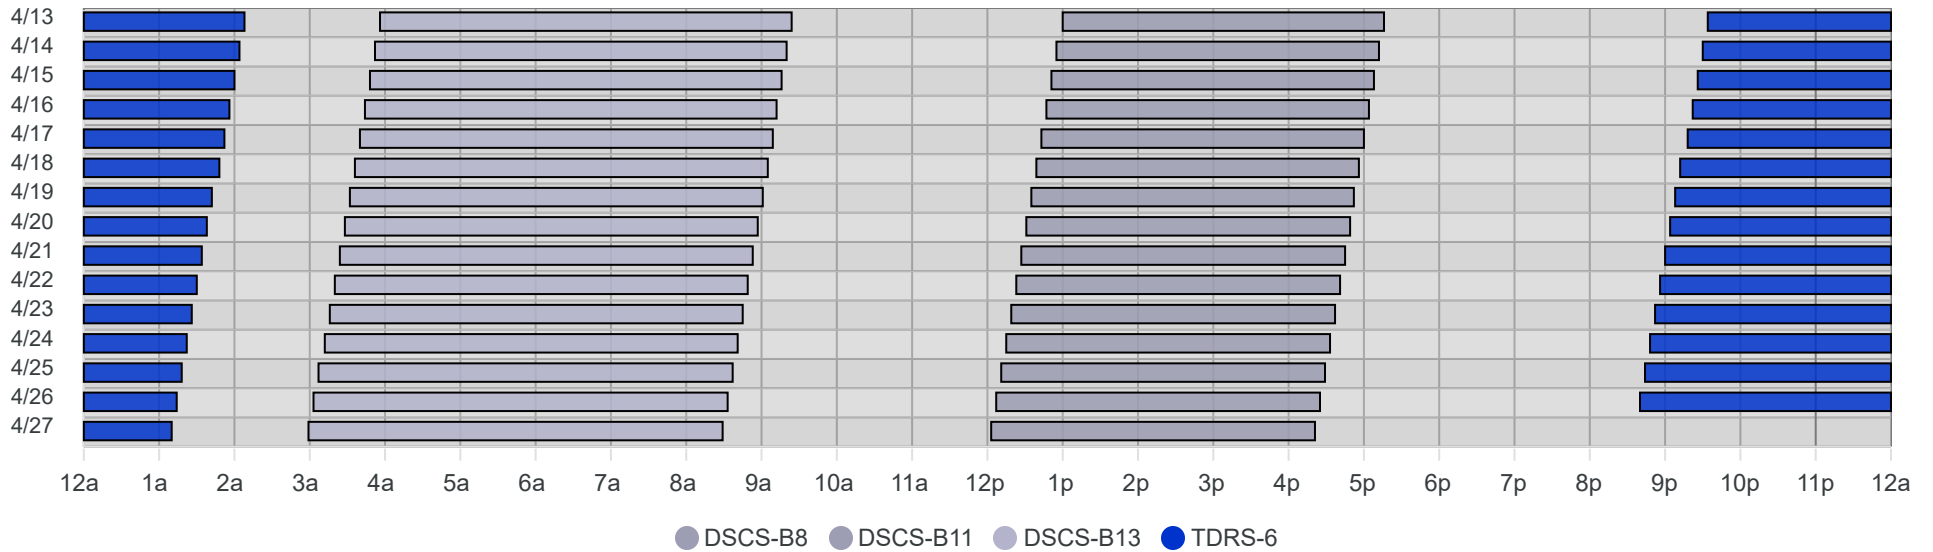

South Pole Satellite Schedule (PDT)

Date	TDRS-6 Pass 1			DSCS-B13 Pass 1			DSCS-B11 Pass 1			DSCS-B8 Pass 1		
	Start	End	Dur	Start	End	Dur	Start	End	Dur	Start	End	Dur
04/13/25	9:34 PM	Apr 14, 2:04 AM	4:30	3:56 AM	9:24 AM	5:28	1:00 PM	5:16 PM	4:16	9:35 AM	2:11 PM	4:36
04/14/25	9:30 PM	Apr 15, 2:00 AM	4:30	3:52 AM	9:20 AM	5:28	12:55 PM	5:12 PM	4:17	9:30 AM	2:07 PM	4:37
04/15/25	9:26 PM	Apr 16, 1:56 AM	4:30	3:48 AM	9:16 AM	5:28	12:51 PM	5:08 PM	4:17	9:26 AM	2:03 PM	4:37
04/16/25	9:22 PM	Apr 17, 1:52 AM	4:30	3:44 AM	9:12 AM	5:28	12:47 PM	5:04 PM	4:17	9:22 AM	1:59 PM	4:37
04/17/25	9:18 PM	Apr 18, 1:48 AM	4:30	3:40 AM	9:09 AM	5:29	12:43 PM	5:00 PM	4:17	9:18 AM	1:55 PM	4:37
04/18/25	9:12 PM	Apr 19, 1:42 AM	4:30	3:36 AM	9:05 AM	5:29	12:39 PM	4:56 PM	4:17	9:14 AM	1:51 PM	4:37
04/19/25	9:08 PM	Apr 20, 1:38 AM	4:30	3:32 AM	9:01 AM	5:29	12:35 PM	4:52 PM	4:17	9:10 AM	1:47 PM	4:37
04/20/25	9:04 PM	Apr 21, 1:34 AM	4:30	3:28 AM	8:57 AM	5:29	12:31 PM	4:49 PM	4:18	9:06 AM	1:43 PM	4:37
04/21/25	9:00 PM	Apr 22, 1:30 AM	4:30	3:24 AM	8:53 AM	5:29	12:27 PM	4:45 PM	4:18	9:02 AM	1:39 PM	4:37
04/22/25	8:56 PM	Apr 23, 1:26 AM	4:30	3:20 AM	8:49 AM	5:29	12:23 PM	4:41 PM	4:18	8:58 AM	1:35 PM	4:37
04/23/25	8:52 PM	Apr 24, 1:22 AM	4:30	3:16 AM	8:45 AM	5:29	12:19 PM	4:37 PM	4:18	8:54 AM	1:31 PM	4:37
04/24/25	8:48 PM	Apr 25, 1:18 AM	4:30	3:12 AM	8:41 AM	5:29	12:15 PM	4:33 PM	4:18	8:50 AM	1:27 PM	4:37
04/25/25	8:44 PM	Apr 26, 1:14 AM	4:30	3:07 AM	8:37 AM	5:30	12:11 PM	4:29 PM	4:18	8:46 AM	1:23 PM	4:37
04/26/25	8:40 PM	Apr 27, 1:10 AM	4:30	3:03 AM	8:33 AM	5:30	12:07 PM	4:25 PM	4:18	8:42 AM	1:19 PM	4:37
04/27/25	No Pass			2:59 AM	8:29 AM	5:30	12:03 PM	4:21 PM	4:18	8:38 AM	1:15 PM	4:37