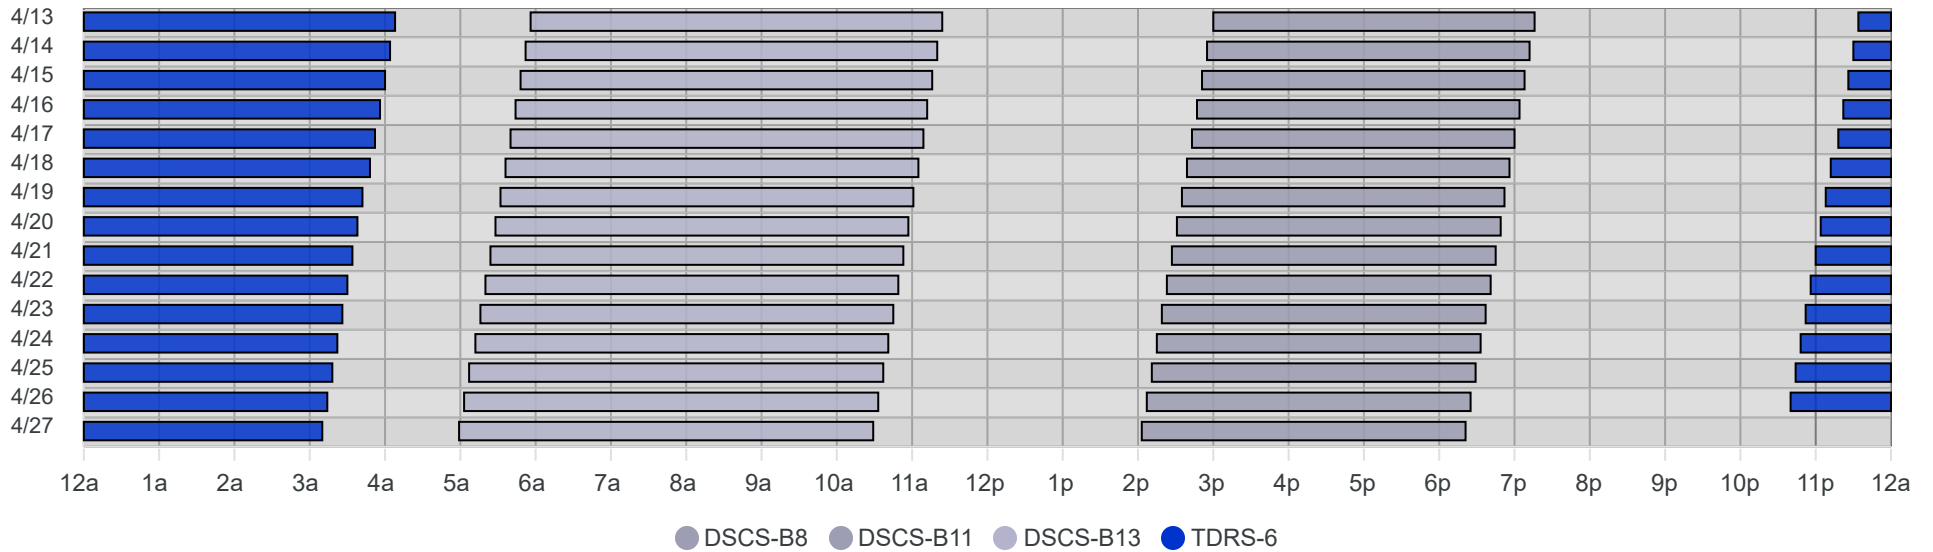

South Pole Satellite Schedule (CDT)

Date	TDRS-6 Pass 1			DSCS-B13 Pass 1			DSCS-B11 Pass 1			DSCS-B8 Pass 1		
	Start	End	Dur	Start	End	Dur	Start	End	Dur	Start	End	Dur
04/13/25	11:34 PM	Apr 14, 4:04 AM	4:30	5:56 AM	11:24 AM	5:28	3:00 PM	7:16 PM	4:16	11:35 AM	4:11 PM	4:36
04/14/25	11:30 PM	Apr 15, 4:00 AM	4:30	5:52 AM	11:20 AM	5:28	2:55 PM	7:12 PM	4:17	11:30 AM	4:07 PM	4:37
04/15/25	11:26 PM	Apr 16, 3:56 AM	4:30	5:48 AM	11:16 AM	5:28	2:51 PM	7:08 PM	4:17	11:26 AM	4:03 PM	4:37
04/16/25	11:22 PM	Apr 17, 3:52 AM	4:30	5:44 AM	11:12 AM	5:28	2:47 PM	7:04 PM	4:17	11:22 AM	3:59 PM	4:37
04/17/25	11:18 PM	Apr 18, 3:48 AM	4:30	5:40 AM	11:09 AM	5:29	2:43 PM	7:00 PM	4:17	11:18 AM	3:55 PM	4:37
04/18/25	11:12 PM	Apr 19, 3:42 AM	4:30	5:36 AM	11:05 AM	5:29	2:39 PM	6:56 PM	4:17	11:14 AM	3:51 PM	4:37
04/19/25	11:08 PM	Apr 20, 3:38 AM	4:30	5:32 AM	11:01 AM	5:29	2:35 PM	6:52 PM	4:17	11:10 AM	3:47 PM	4:37
04/20/25	11:04 PM	Apr 21, 3:34 AM	4:30	5:28 AM	10:57 AM	5:29	2:31 PM	6:49 PM	4:18	11:06 AM	3:43 PM	4:37
04/21/25	11:00 PM	Apr 22, 3:30 AM	4:30	5:24 AM	10:53 AM	5:29	2:27 PM	6:45 PM	4:18	11:02 AM	3:39 PM	4:37
04/22/25	10:56 PM	Apr 23, 3:26 AM	4:30	5:20 AM	10:49 AM	5:29	2:23 PM	6:41 PM	4:18	10:58 AM	3:35 PM	4:37
04/23/25	10:52 PM	Apr 24, 3:22 AM	4:30	5:16 AM	10:45 AM	5:29	2:19 PM	6:37 PM	4:18	10:54 AM	3:31 PM	4:37
04/24/25	10:48 PM	Apr 25, 3:18 AM	4:30	5:12 AM	10:41 AM	5:29	2:15 PM	6:33 PM	4:18	10:50 AM	3:27 PM	4:37
04/25/25	10:44 PM	Apr 26, 3:14 AM	4:30	5:07 AM	10:37 AM	5:30	2:11 PM	6:29 PM	4:18	10:46 AM	3:23 PM	4:37
04/26/25	10:40 PM	Apr 27, 3:10 AM	4:30	5:03 AM	10:33 AM	5:30	2:07 PM	6:25 PM	4:18	10:42 AM	3:19 PM	4:37
04/27/25	No Pass			4:59 AM	10:29 AM	5:30	2:03 PM	6:21 PM	4:18	10:38 AM	3:15 PM	4:37