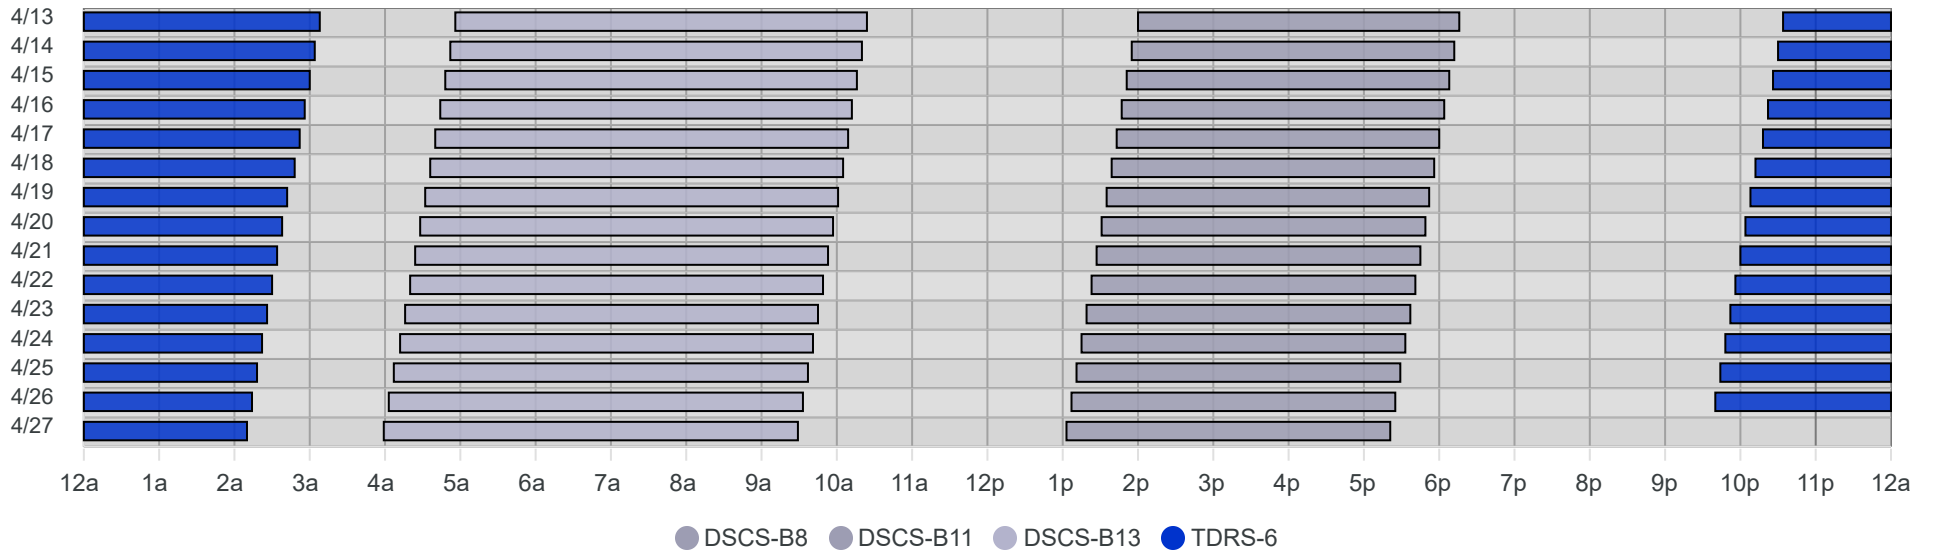

South Pole Satellite Schedule (MDT)

Date	TDRS-6 Pass 1			DSCS-B13 Pass 1			DSCS-B11 Pass 1			DSCS-B8 Pass 1		
	Start	End	Dur	Start	End	Dur	Start	End	Dur	Start	End	Dur
04/13/25	10:34 PM	Apr 14, 3:04 AM	4:30	4:56 AM	10:24 AM	5:28	2:00 PM	6:16 PM	4:16	10:35 AM	3:11 PM	4:36
04/14/25	10:30 PM	Apr 15, 3:00 AM	4:30	4:52 AM	10:20 AM	5:28	1:55 PM	6:12 PM	4:17	10:30 AM	3:07 PM	4:37
04/15/25	10:26 PM	Apr 16, 2:56 AM	4:30	4:48 AM	10:16 AM	5:28	1:51 PM	6:08 PM	4:17	10:26 AM	3:03 PM	4:37
04/16/25	10:22 PM	Apr 17, 2:52 AM	4:30	4:44 AM	10:12 AM	5:28	1:47 PM	6:04 PM	4:17	10:22 AM	2:59 PM	4:37
04/17/25	10:18 PM	Apr 18, 2:48 AM	4:30	4:40 AM	10:09 AM	5:29	1:43 PM	6:00 PM	4:17	10:18 AM	2:55 PM	4:37
04/18/25	10:12 PM	Apr 19, 2:42 AM	4:30	4:36 AM	10:05 AM	5:29	1:39 PM	5:56 PM	4:17	10:14 AM	2:51 PM	4:37
04/19/25	10:08 PM	Apr 20, 2:38 AM	4:30	4:32 AM	10:01 AM	5:29	1:35 PM	5:52 PM	4:17	10:10 AM	2:46 PM	4:36
04/20/25	10:04 PM	Apr 21, 2:34 AM	4:30	4:28 AM	9:57 AM	5:29	1:31 PM	5:49 PM	4:18	10:06 AM	2:43 PM	4:37
04/21/25	10:00 PM	Apr 22, 2:30 AM	4:30	4:24 AM	9:53 AM	5:29	1:27 PM	5:45 PM	4:18	10:02 AM	2:39 PM	4:37
04/22/25	9:56 PM	Apr 23, 2:26 AM	4:30	4:20 AM	9:49 AM	5:29	1:23 PM	5:41 PM	4:18	9:58 AM	2:35 PM	4:37
04/23/25	9:52 PM	Apr 24, 2:22 AM	4:30	4:16 AM	9:45 AM	5:29	1:19 PM	5:36 PM	4:17	9:54 AM	2:30 PM	4:36
04/24/25	9:48 PM	Apr 25, 2:18 AM	4:30	4:12 AM	9:41 AM	5:29	1:15 PM	5:33 PM	4:18	9:50 AM	2:27 PM	4:37
04/25/25	9:44 PM	Apr 26, 2:14 AM	4:30	4:07 AM	9:37 AM	5:30	1:11 PM	5:29 PM	4:18	9:46 AM	2:23 PM	4:37
04/26/25	9:40 PM	Apr 27, 2:10 AM	4:30	4:03 AM	9:33 AM	5:30	1:07 PM	5:25 PM	4:18	9:42 AM	2:19 PM	4:37
04/27/25	No Pass			3:59 AM	9:29 AM	5:30	1:03 PM	5:20 PM	4:17	9:38 AM	2:15 PM	4:37