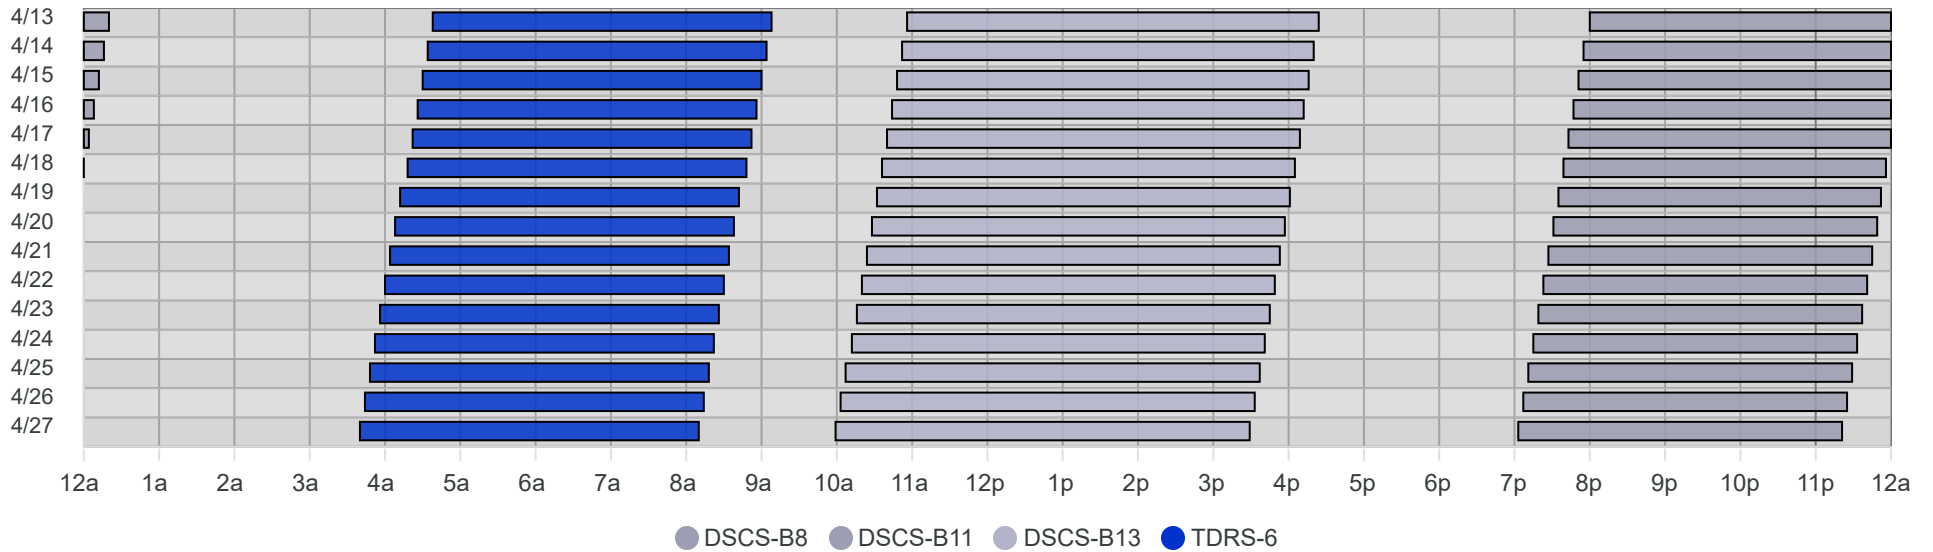

South Pole Satellite Schedule (UTC)

Date	TDRS-6 Pass 1			DSCS-B13 Pass 1			DSCS-B11 Pass 1			DSCS-B8 Pass 1		
	Start	End	Dur	Start	End	Dur	Start	End	Dur	Start	End	Dur
04/13/25	4:38 AM	9:08 AM	4:30	10:56 AM	4:24 PM	5:28	8:00 PM	Apr 14, 12:16 AM	4:16	4:35 PM	9:11 PM	4:36
04/14/25	4:34 AM	9:04 AM	4:30	10:52 AM	4:20 PM	5:28	7:55 PM	Apr 15, 12:12 AM	4:17	4:30 PM	9:07 PM	4:37
04/15/25	4:30 AM	9:00 AM	4:30	10:48 AM	4:16 PM	5:28	7:51 PM	Apr 16, 12:08 AM	4:17	4:26 PM	9:03 PM	4:37
04/16/25	4:26 AM	8:56 AM	4:30	10:44 AM	4:12 PM	5:28	7:47 PM	Apr 17, 12:04 AM	4:17	4:22 PM	8:59 PM	4:37
04/17/25	4:22 AM	8:52 AM	4:30	10:40 AM	4:09 PM	5:29	7:43 PM	Apr 18, 12:00 AM	4:17	4:18 PM	8:55 PM	4:37
04/18/25	4:18 AM	8:48 AM	4:30	10:36 AM	4:05 PM	5:29	7:39 PM	11:56 PM	4:17	4:14 PM	8:51 PM	4:37
04/19/25	4:12 AM	8:42 AM	4:30	10:32 AM	4:01 PM	5:29	7:35 PM	11:52 PM	4:17	4:10 PM	8:47 PM	4:37
04/20/25	4:08 AM	8:38 AM	4:30	10:28 AM	3:57 PM	5:29	7:31 PM	11:49 PM	4:18	4:06 PM	8:43 PM	4:37
04/21/25	4:04 AM	8:34 AM	4:30	10:24 AM	3:53 PM	5:29	7:27 PM	11:45 PM	4:18	4:02 PM	8:39 PM	4:37
04/22/25	4:00 AM	8:30 AM	4:30	10:20 AM	3:49 PM	5:29	7:23 PM	11:41 PM	4:18	3:58 PM	8:35 PM	4:37
04/23/25	3:56 AM	8:26 AM	4:30	10:16 AM	3:45 PM	5:29	7:19 PM	11:37 PM	4:18	3:54 PM	8:31 PM	4:37
04/24/25	3:52 AM	8:22 AM	4:30	10:12 AM	3:41 PM	5:29	7:15 PM	11:33 PM	4:18	3:50 PM	8:27 PM	4:37
04/25/25	3:48 AM	8:18 AM	4:30	10:07 AM	3:37 PM	5:30	7:11 PM	11:29 PM	4:18	3:46 PM	8:23 PM	4:37
04/26/25	3:44 AM	8:14 AM	4:30	10:03 AM	3:33 PM	5:30	7:07 PM	11:25 PM	4:18	3:42 PM	8:19 PM	4:37
04/27/25	3:40 AM	8:10 AM	4:30	9:59 AM	3:29 PM	5:30	7:03 PM	11:21 PM	4:18	3:38 PM	8:15 PM	4:37