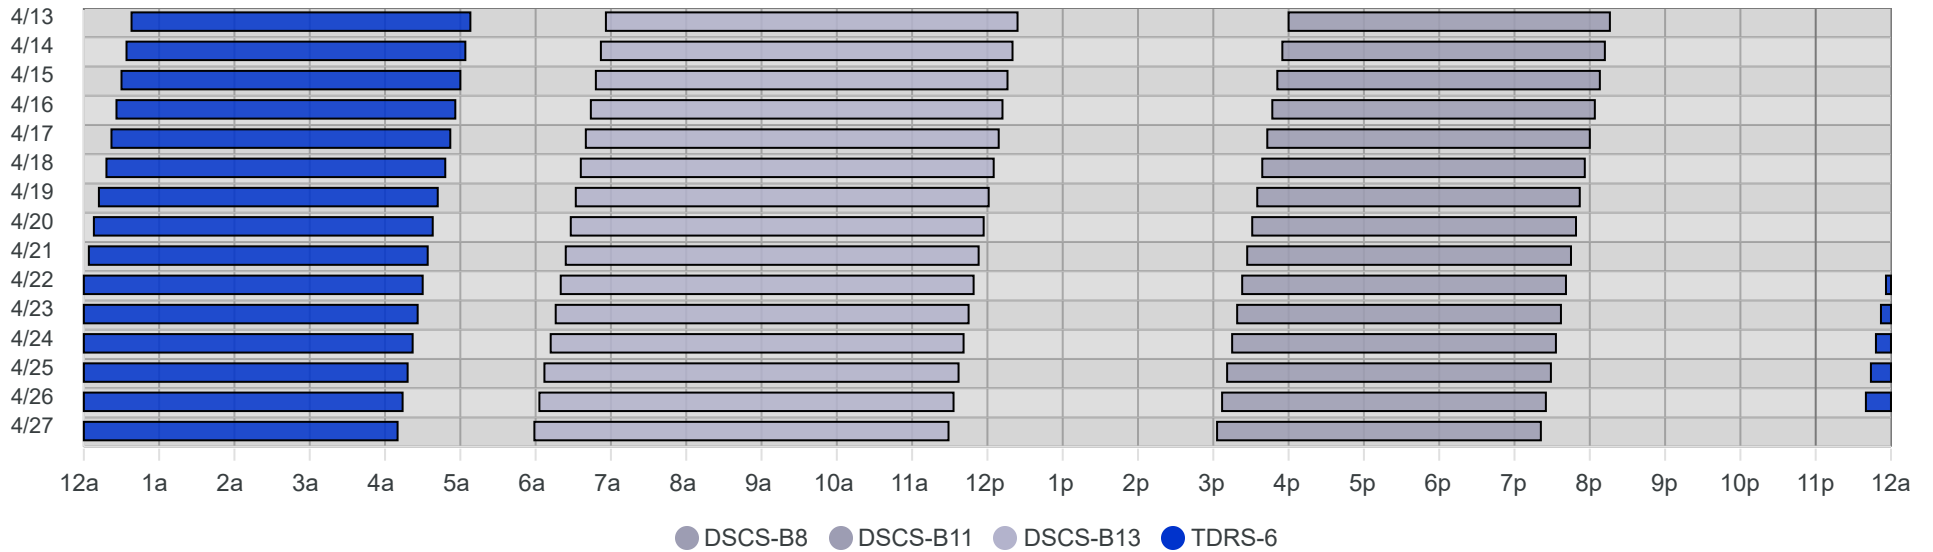

South Pole Satellite Schedule (EDT)

Date	TDRS-6 Pass 1			TDRS-6 Pass 2			Total Dur	DSCS-B13 Pass 1			DSCS-B11 Pass 1			DSCS-B8 Pass 1		
	Start	End	Dur	Start	End	Dur		Start	End	Dur	Start	End	Dur	Start	End	Dur
04/13/25	12:38 AM	5:08 AM	4:30	No Pass			4:30	6:56 AM	12:24 PM	5:28	4:00 PM	8:16 PM	4:16	12:35 PM	5:11 PM	4:36
04/14/25	12:34 AM	5:04 AM	4:30	No Pass			4:30	6:52 AM	12:20 PM	5:28	3:55 PM	8:12 PM	4:17	12:30 PM	5:07 PM	4:37
04/15/25	12:30 AM	5:00 AM	4:30	No Pass			4:30	6:48 AM	12:16 PM	5:28	3:51 PM	8:08 PM	4:17	12:26 PM	5:03 PM	4:37
04/16/25	12:26 AM	4:56 AM	4:30	No Pass			4:30	6:44 AM	12:12 PM	5:28	3:47 PM	8:04 PM	4:17	12:22 PM	4:59 PM	4:37
04/17/25	12:22 AM	4:52 AM	4:30	No Pass			4:30	6:40 AM	12:09 PM	5:29	3:43 PM	8:00 PM	4:17	12:18 PM	4:55 PM	4:37
04/18/25	12:18 AM	4:48 AM	4:30	No Pass			4:30	6:36 AM	12:05 PM	5:29	3:39 PM	7:56 PM	4:17	12:14 PM	4:51 PM	4:37
04/19/25	12:12 AM	4:42 AM	4:30	No Pass			4:30	6:32 AM	12:01 PM	5:29	3:35 PM	7:52 PM	4:17	12:10 PM	4:47 PM	4:37
04/20/25	12:08 AM	4:38 AM	4:30	No Pass			4:30	6:28 AM	11:57 AM	5:29	3:31 PM	7:49 PM	4:18	12:06 PM	4:43 PM	4:37
04/21/25	12:04 AM	4:34 AM	4:30	No Pass			4:30	6:24 AM	11:53 AM	5:29	3:27 PM	7:45 PM	4:18	12:02 PM	4:39 PM	4:37
04/22/25	12:00 AM	4:30 AM	4:30	11:56 PM	Apr 23, 4:26 AM	4:30	8:60	6:20 AM	11:49 AM	5:29	3:23 PM	7:41 PM	4:18	11:58 AM	4:35 PM	4:37
04/23/25	11:52 PM	Apr 24, 4:22 AM	4:30	No Pass			4:30	6:16 AM	11:45 AM	5:29	3:19 PM	7:37 PM	4:18	11:54 AM	4:31 PM	4:37
04/24/25	11:48 PM	Apr 25, 4:18 AM	4:30	No Pass			4:30	6:12 AM	11:41 AM	5:29	3:15 PM	7:33 PM	4:18	11:50 AM	4:27 PM	4:37
04/25/25	11:44 PM	Apr 26, 4:14 AM	4:30	No Pass			4:30	6:07 AM	11:37 AM	5:30	3:11 PM	7:29 PM	4:18	11:46 AM	4:23 PM	4:37
04/26/25	11:40 PM	Apr 27, 4:10 AM	4:30	No Pass			4:30	6:03 AM	11:33 AM	5:30	3:07 PM	7:25 PM	4:18	11:42 AM	4:19 PM	4:37
04/27/25	No Pass			No Pass				5:59 AM	11:29 AM	5:30	3:03 PM	7:21 PM	4:18	11:38 AM	4:15 PM	4:37