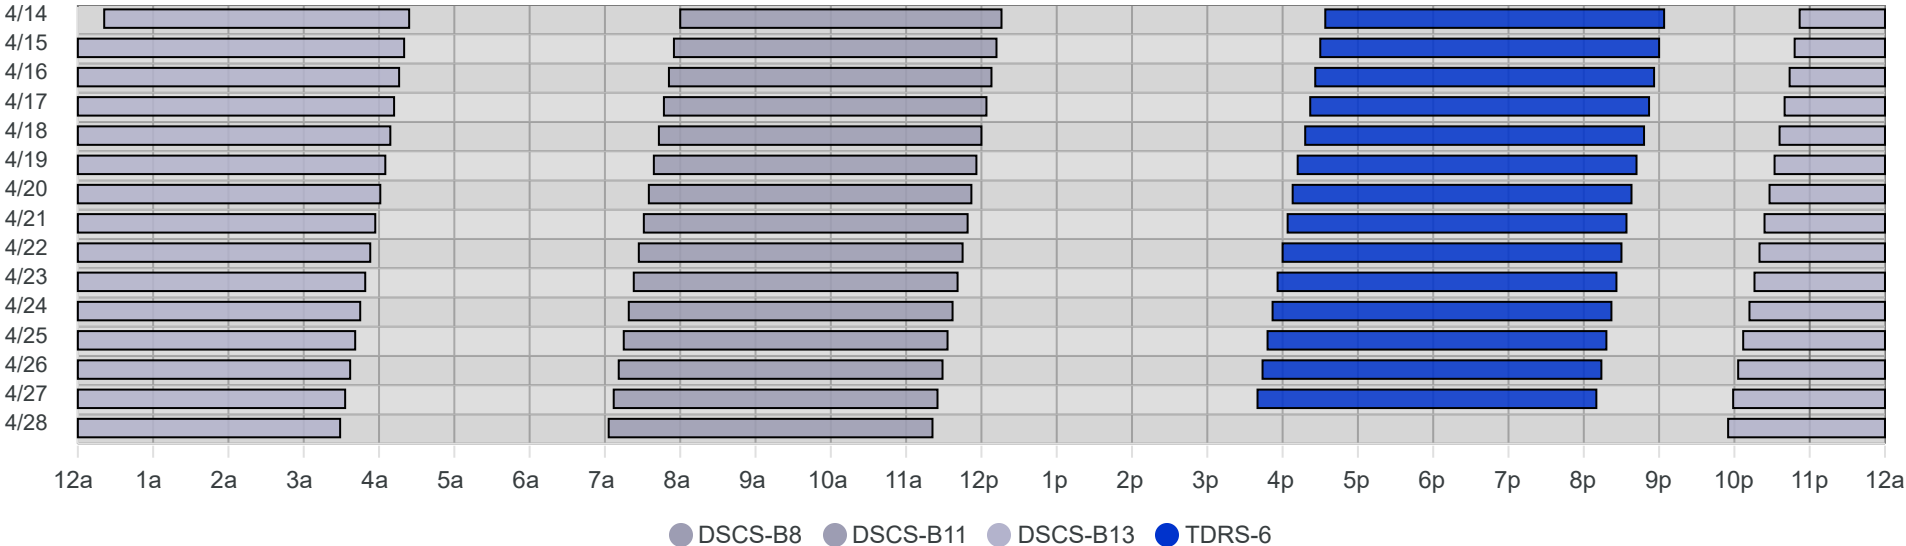

South Pole Satellite Schedule (NZST)

Date	TDRS-6 Pass 1			DSCS-B13 Pass 1			DSCS-B11 Pass 1			DSCS-B8 Pass 1		
	Start	End	Dur	Start	End	Dur	Start	End	Dur	Start	End	Dur
04/14/25	4:34 PM	9:04 PM	4:30	10:51 PM	Apr 15, 4:20 AM	5:28	8:00 AM	12:16 PM	4:16	4:35 AM	9:11 AM	4:36
04/15/25	4:30 PM	9:00 PM	4:30	10:48 PM	Apr 16, 4:16 AM	5:28	7:54 AM	12:12 PM	4:17	4:30 AM	9:07 AM	4:37
04/16/25	4:26 PM	8:56 PM	4:30	10:44 PM	Apr 17, 4:12 AM	5:28	7:51 AM	12:08 PM	4:17	4:25 AM	9:03 AM	4:37
04/17/25	4:22 PM	8:52 PM	4:30	10:40 PM	Apr 18, 4:09 AM	5:29	7:47 AM	12:04 PM	4:17	4:22 AM	8:59 AM	4:37
04/18/25	4:18 PM	8:48 PM	4:30	10:35 PM	Apr 19, 4:05 AM	5:29	7:43 AM	12:00 PM	4:17	4:18 AM	8:55 AM	4:37
04/19/25	4:12 PM	8:42 PM	4:30	10:32 PM	Apr 20, 4:01 AM	5:29	7:38 AM	11:56 AM	4:17	4:14 AM	8:51 AM	4:37
04/20/25	4:08 PM	8:38 PM	4:30	10:28 PM	Apr 21, 3:57 AM	5:29	7:35 AM	11:52 AM	4:17	4:10 AM	8:47 AM	4:37
04/21/25	4:04 PM	8:34 PM	4:30	10:24 PM	Apr 22, 3:53 AM	5:29	7:31 AM	11:49 AM	4:18	4:06 AM	8:43 AM	4:37
04/22/25	4:00 PM	8:30 PM	4:30	10:20 PM	Apr 23, 3:49 AM	5:29	7:27 AM	11:45 AM	4:18	4:02 AM	8:39 AM	4:37
04/23/25	3:56 PM	8:26 PM	4:30	10:16 PM	Apr 24, 3:45 AM	5:29	7:22 AM	11:41 AM	4:18	3:58 AM	8:35 AM	4:37
04/24/25	3:52 PM	8:22 PM	4:30	10:12 PM	Apr 25, 3:41 AM	5:29	7:19 AM	11:37 AM	4:18	3:54 AM	8:31 AM	4:37
04/25/25	3:48 PM	8:18 PM	4:30	10:07 PM	Apr 26, 3:37 AM	5:30	7:15 AM	11:33 AM	4:18	3:50 AM	8:27 AM	4:37
04/26/25	3:44 PM	8:14 PM	4:30	10:03 PM	Apr 27, 3:33 AM	5:30	7:11 AM	11:29 AM	4:18	3:46 AM	8:23 AM	4:37
04/27/25	3:40 PM	8:10 PM	4:30	9:59 PM	Apr 28, 3:29 AM	5:30	7:07 AM	11:25 AM	4:18	3:42 AM	8:19 AM	4:37
04/28/25	No Pass			9:55 PM	Apr 29, 3:25 AM	5:30	7:03 AM	11:21 AM	4:18	3:38 AM	8:15 AM	4:37