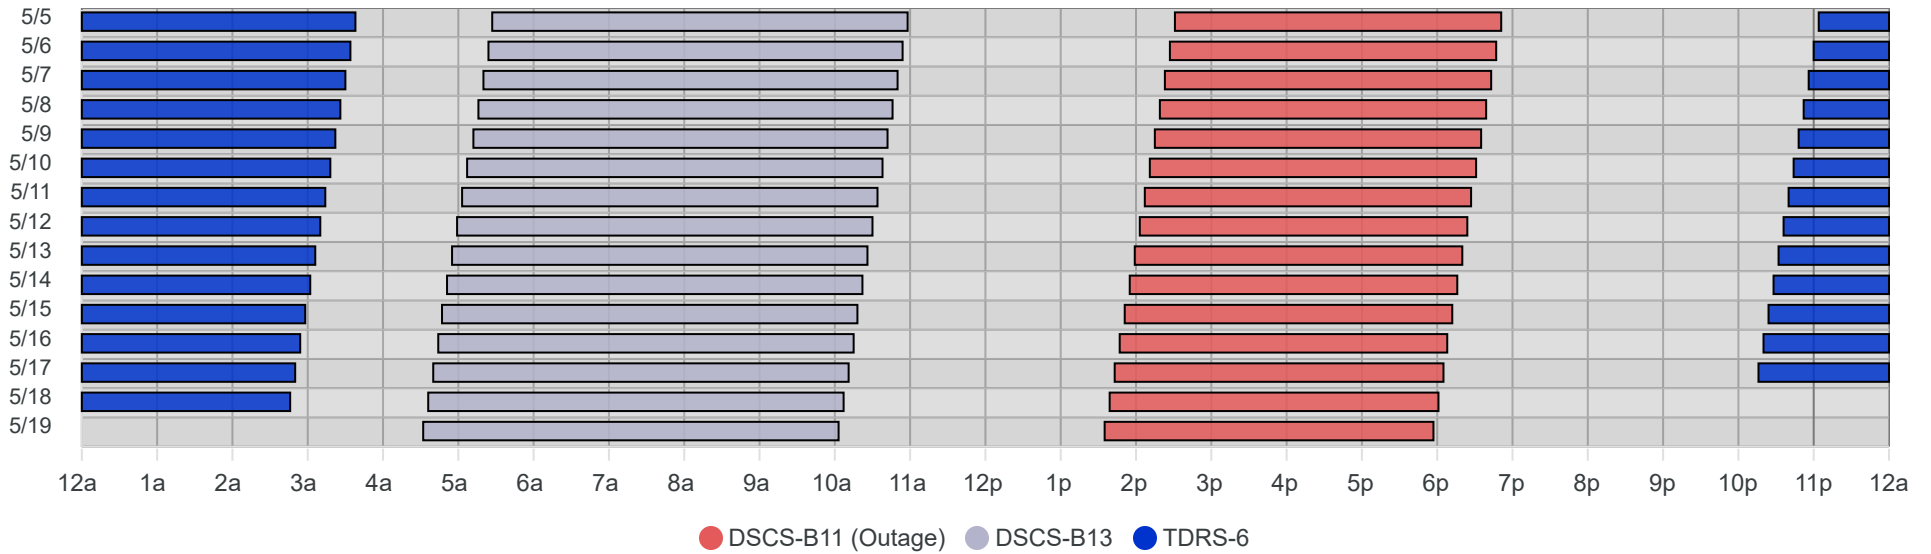

South Pole Satellite Schedule (EDT)

Date	TDRS-6 Pass 1			DSCS-B13 Pass 1			DSCS-B11 (Outage) Pass 1		
	Start	End	Dur	Start	End	Dur	Start	End	Dur
05/05/25	11:04 PM	May 6, 3:34 AM	4:30	5:27 AM	10:58 AM	5:31	2:31 PM	6:51 PM	4:20
05/06/25	11:00 PM	May 7, 3:30 AM	4:30	5:24 AM	10:54 AM	5:30	2:27 PM	6:47 PM	4:20
05/07/25	10:56 PM	May 8, 3:26 AM	4:30	5:20 AM	10:50 AM	5:30	2:23 PM	6:43 PM	4:20
05/08/25	10:52 PM	May 9, 3:22 AM	4:30	5:16 AM	10:46 AM	5:30	2:19 PM	6:39 PM	4:20
05/09/25	10:48 PM	May 10, 3:18 AM	4:30	5:12 AM	10:42 AM	5:30	2:15 PM	6:35 PM	4:20
05/10/25	10:44 PM	May 11, 3:14 AM	4:30	5:07 AM	10:38 AM	5:31	2:11 PM	6:31 PM	4:20
05/11/25	10:40 PM	May 12, 3:10 AM	4:30	5:03 AM	10:34 AM	5:31	2:07 PM	6:27 PM	4:20
05/12/25	10:36 PM	May 13, 3:06 AM	4:30	4:59 AM	10:30 AM	5:31	2:03 PM	6:24 PM	4:21
05/13/25	10:32 PM	May 14, 3:02 AM	4:30	4:55 AM	10:26 AM	5:31	1:59 PM	6:20 PM	4:21
05/14/25	10:28 PM	May 15, 2:58 AM	4:30	4:51 AM	10:22 AM	5:31	1:55 PM	6:16 PM	4:21
05/15/25	10:24 PM	May 16, 2:54 AM	4:30	4:47 AM	10:18 AM	5:31	1:51 PM	6:12 PM	4:21
05/16/25	10:20 PM	May 17, 2:50 AM	4:30	4:44 AM	10:15 AM	5:31	1:47 PM	6:08 PM	4:21
05/17/25	10:16 PM	May 18, 2:46 AM	4:30	4:40 AM	10:11 AM	5:31	1:43 PM	6:05 PM	4:22
05/18/25		No Pass		4:36 AM	10:07 AM	5:31	1:39 PM	6:01 PM	4:22
05/19/25		No Pass		4:32 AM	10:03 AM	5:31	1:35 PM	5:57 PM	4:22