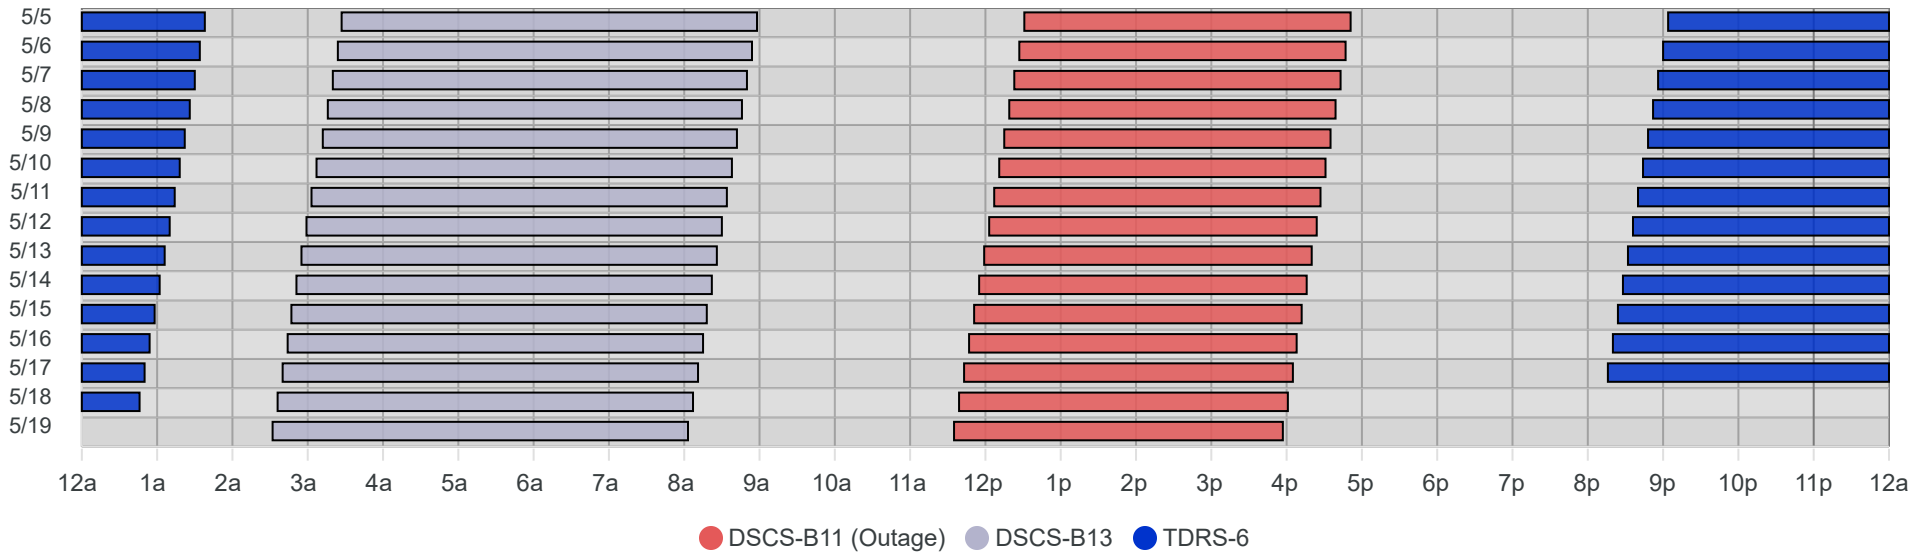

South Pole Satellite Schedule (MDT)

Date	TDRS-6 Pass 1			DSCS-B13 Pass 1			DSCS-B11 (Outage) Pass 1		
	Start	End	Dur	Start	End	Dur	Start	End	Dur
05/05/25	9:04 PM	May 6, 1:34 AM	4:30	3:27 AM	8:58 AM	5:31	12:31 PM	4:51 PM	4:20
05/06/25	9:00 PM	May 7, 1:30 AM	4:30	3:24 AM	8:54 AM	5:30	12:27 PM	4:47 PM	4:20
05/07/25	8:56 PM	May 8, 1:26 AM	4:30	3:20 AM	8:49 AM	5:29	12:23 PM	4:43 PM	4:20
05/08/25	8:52 PM	May 9, 1:22 AM	4:30	3:16 AM	8:46 AM	5:30	12:19 PM	4:39 PM	4:20
05/09/25	8:48 PM	May 10, 1:18 AM	4:30	3:12 AM	8:42 AM	5:30	12:15 PM	4:35 PM	4:20
05/10/25	8:44 PM	May 11, 1:14 AM	4:30	3:07 AM	8:38 AM	5:31	12:11 PM	4:31 PM	4:20
05/11/25	8:40 PM	May 12, 1:10 AM	4:30	3:03 AM	8:33 AM	5:30	12:07 PM	4:27 PM	4:20
05/12/25	8:36 PM	May 13, 1:06 AM	4:30	2:59 AM	8:30 AM	5:31	12:03 PM	4:24 PM	4:21
05/13/25	8:32 PM	May 14, 1:02 AM	4:30	2:55 AM	8:26 AM	5:31	11:59 AM	4:20 PM	4:21
05/14/25	8:28 PM	May 15, 12:58 AM	4:30	2:51 AM	8:22 AM	5:31	11:55 AM	4:16 PM	4:21
05/15/25	8:24 PM	May 16, 12:54 AM	4:30	2:46 AM	8:17 AM	5:31	11:51 AM	4:12 PM	4:21
05/16/25	8:20 PM	May 17, 12:50 AM	4:30	2:44 AM	8:15 AM	5:31	11:46 AM	4:08 PM	4:21
05/17/25	8:16 PM	May 18, 12:46 AM	4:30	2:40 AM	8:11 AM	5:31	11:43 AM	4:05 PM	4:22
05/18/25	No Pass			2:36 AM	8:07 AM	5:31	11:39 AM	4:01 PM	4:22
05/19/25	No Pass			2:32 AM	8:03 AM	5:31	11:35 AM	3:57 PM	4:22