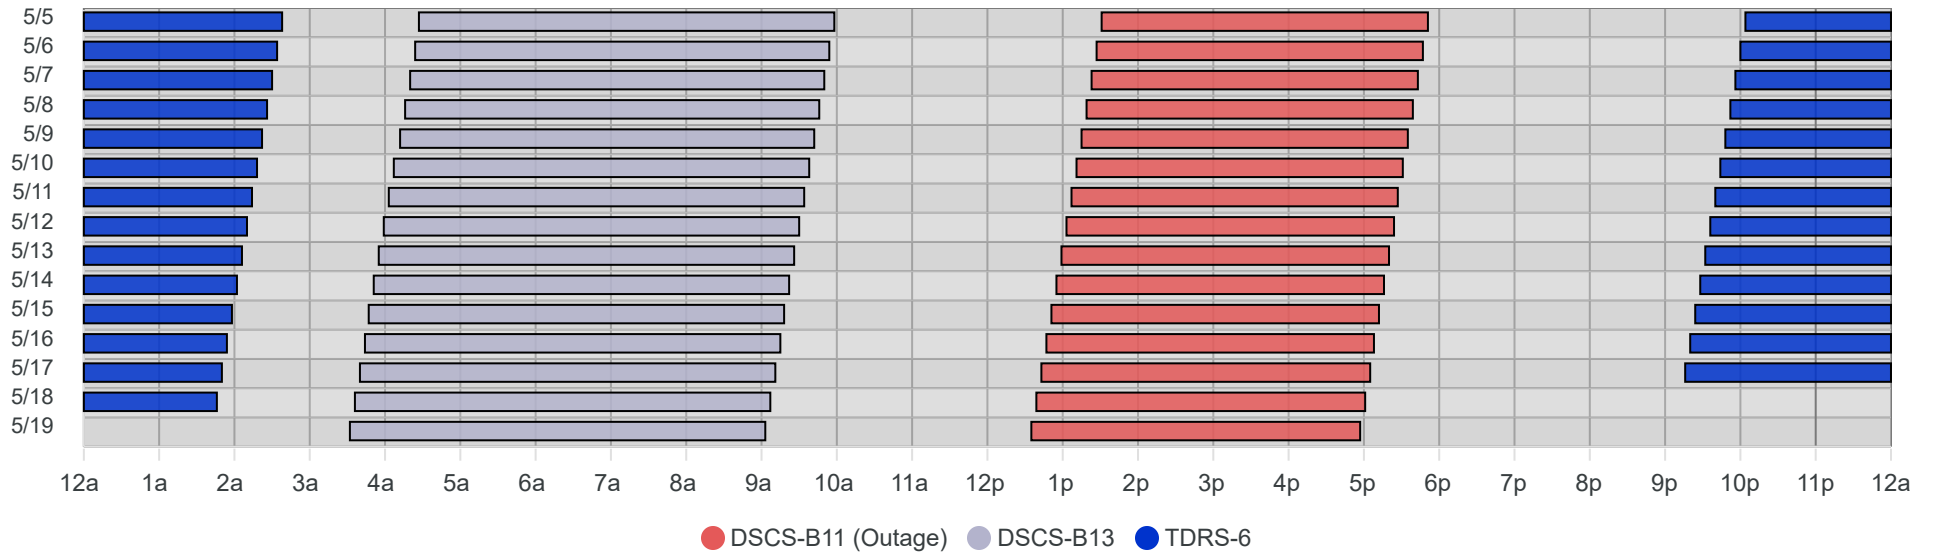

South Pole Satellite Schedule (CDT)

Date	TDRS-6 Pass 1			DSCS-B13 Pass 1			DSCS-B11 (Outage) Pass 1		
	Start	End	Dur	Start	End	Dur	Start	End	Dur
05/05/25	10:04 PM	May 6, 2:34 AM	4:30	4:27 AM	9:58 AM	5:31	1:31 PM	5:51 PM	4:20
05/06/25	10:00 PM	May 7, 2:30 AM	4:30	4:24 AM	9:54 AM	5:30	1:27 PM	5:47 PM	4:20
05/07/25	9:56 PM	May 8, 2:26 AM	4:30	4:20 AM	9:50 AM	5:30	1:23 PM	5:43 PM	4:20
05/08/25	9:52 PM	May 9, 2:22 AM	4:30	4:16 AM	9:46 AM	5:30	1:19 PM	5:39 PM	4:20
05/09/25	9:48 PM	May 10, 2:18 AM	4:30	4:12 AM	9:42 AM	5:30	1:15 PM	5:35 PM	4:20
05/10/25	9:44 PM	May 11, 2:14 AM	4:30	4:07 AM	9:38 AM	5:31	1:11 PM	5:31 PM	4:20
05/11/25	9:40 PM	May 12, 2:10 AM	4:30	4:03 AM	9:34 AM	5:31	1:07 PM	5:27 PM	4:20
05/12/25	9:36 PM	May 13, 2:06 AM	4:30	3:59 AM	9:30 AM	5:31	1:03 PM	5:24 PM	4:21
05/13/25	9:32 PM	May 14, 2:02 AM	4:30	3:55 AM	9:26 AM	5:31	12:59 PM	5:20 PM	4:21
05/14/25	9:28 PM	May 15, 1:58 AM	4:30	3:51 AM	9:22 AM	5:31	12:55 PM	5:16 PM	4:21
05/15/25	9:24 PM	May 16, 1:54 AM	4:30	3:47 AM	9:18 AM	5:31	12:51 PM	5:12 PM	4:21
05/16/25	9:20 PM	May 17, 1:50 AM	4:30	3:44 AM	9:15 AM	5:31	12:47 PM	5:08 PM	4:21
05/17/25	9:16 PM	May 18, 1:46 AM	4:30	3:40 AM	9:11 AM	5:31	12:43 PM	5:05 PM	4:22
05/18/25	No Pass			3:36 AM	9:07 AM	5:31	12:39 PM	5:01 PM	4:22
05/19/25	No Pass			3:32 AM	9:03 AM	5:31	12:35 PM	4:57 PM	4:22