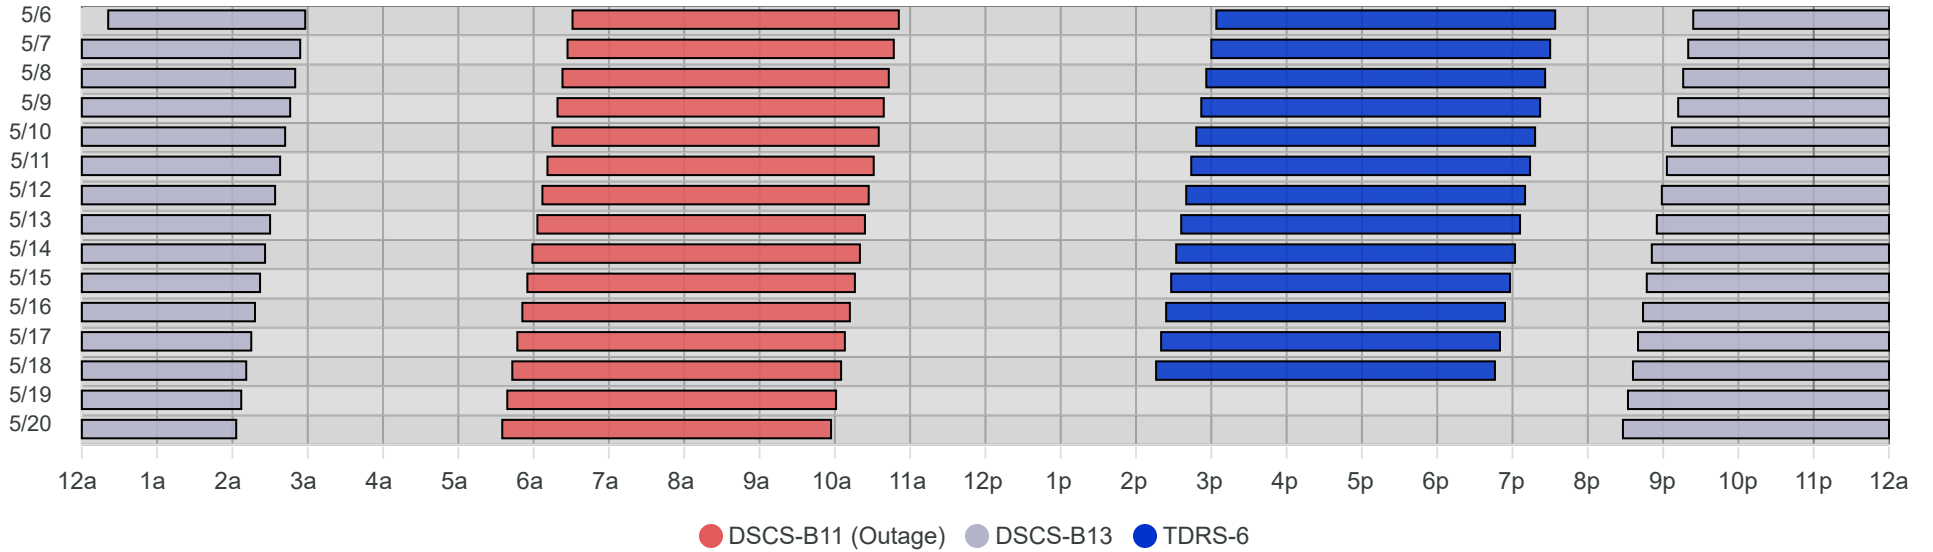

South Pole Satellite Schedule (NZST)

Date	TDRS-6 Pass 1			DSCS-B13 Pass 1			DSCS-B11 (Outage) Pass 1		
	Start	End	Dur	Start	End	Dur	Start	End	Dur
05/06/25	3:04 PM	7:34 PM	4:30	9:24 PM	May 7, 2:54 AM	5:30	6:31 AM	10:51 AM	4:20
05/07/25	3:00 PM	7:30 PM	4:30	9:20 PM	May 8, 2:50 AM	5:30	6:27 AM	10:47 AM	4:20
05/08/25	2:56 PM	7:26 PM	4:30	9:16 PM	May 9, 2:46 AM	5:30	6:23 AM	10:43 AM	4:20
05/09/25	2:52 PM	7:22 PM	4:30	9:12 PM	May 10, 2:42 AM	5:30	6:19 AM	10:38 AM	4:19
05/10/25	2:48 PM	7:18 PM	4:30	9:07 PM	May 11, 2:38 AM	5:31	6:15 AM	10:35 AM	4:20
05/11/25	2:44 PM	7:14 PM	4:30	9:03 PM	May 12, 2:34 AM	5:31	6:11 AM	10:31 AM	4:20
05/12/25	2:40 PM	7:10 PM	4:30	8:59 PM	May 13, 2:30 AM	5:31	6:07 AM	10:27 AM	4:20
05/13/25	2:36 PM	7:06 PM	4:30	8:55 PM	May 14, 2:26 AM	5:31	6:03 AM	10:24 AM	4:21
05/14/25	2:32 PM	7:02 PM	4:30	8:51 PM	May 15, 2:22 AM	5:31	5:59 AM	10:20 AM	4:21
05/15/25	2:28 PM	6:58 PM	4:30	8:47 PM	May 16, 2:17 AM	5:30	5:55 AM	10:16 AM	4:21
05/16/25	2:24 PM	6:54 PM	4:30	8:44 PM	May 17, 2:15 AM	5:31	5:51 AM	10:12 AM	4:21
05/17/25	2:20 PM	6:50 PM	4:30	8:40 PM	May 18, 2:10 AM	5:30	5:47 AM	10:08 AM	4:21
05/18/25	2:16 PM	6:46 PM	4:30	8:36 PM	May 19, 2:07 AM	5:31	5:43 AM	10:05 AM	4:22
05/19/25	No Pass			8:32 PM	May 20, 2:03 AM	5:31	5:39 AM	10:01 AM	4:22
05/20/25	No Pass			8:28 PM	May 21, 1:59 AM	5:31	5:35 AM	9:57 AM	4:22