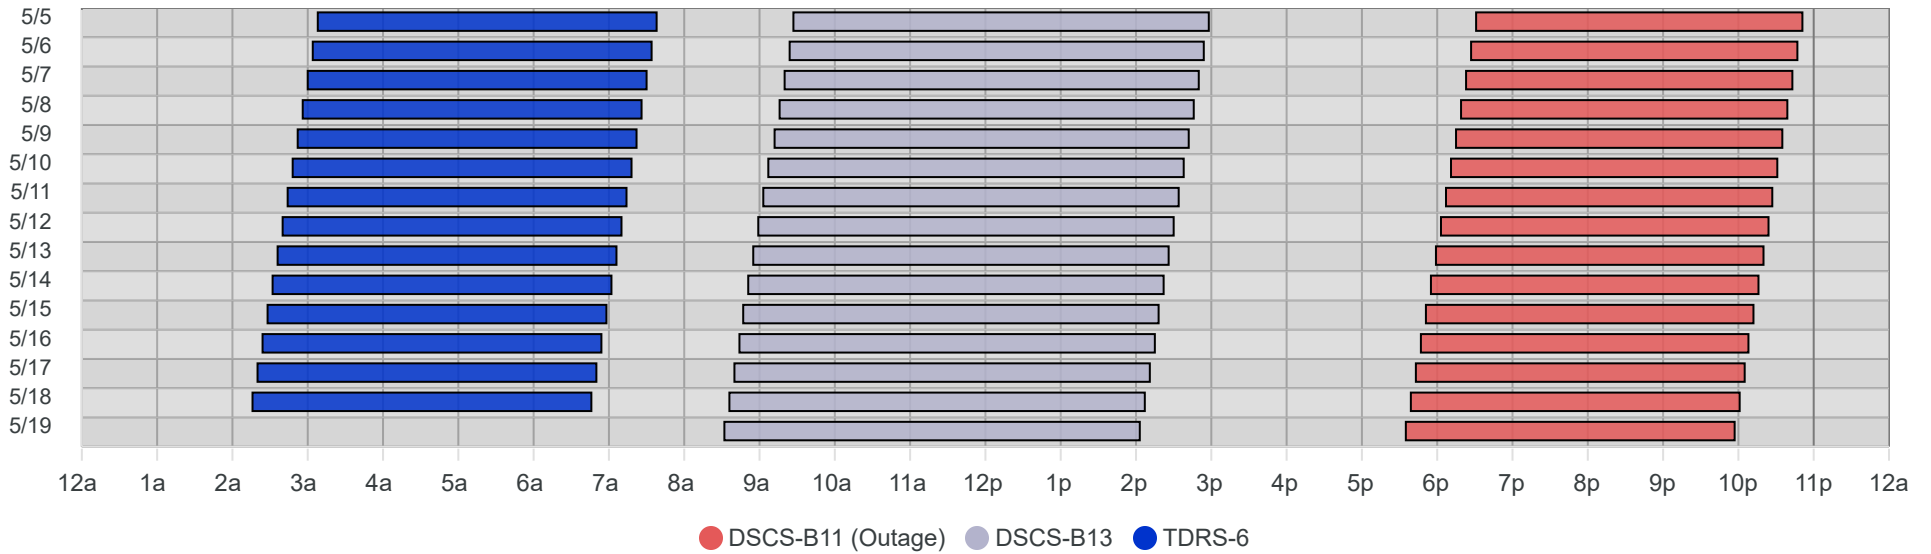

South Pole Satellite Schedule (UTC)

Date	TDRS-6 Pass 1			DSCS-B13 Pass 1			DSCS-B11 (Outage) Pass 1		
	Start	End	Dur	Start	End	Dur	Start	End	Dur
05/05/25	3:08 AM	7:38 AM	4:30	9:27 AM	2:58 PM	5:31	6:31 PM	10:51 PM	4:20
05/06/25	3:04 AM	7:34 AM	4:30	9:24 AM	2:54 PM	5:30	6:27 PM	10:47 PM	4:20
05/07/25	3:00 AM	7:30 AM	4:30	9:20 AM	2:50 PM	5:30	6:23 PM	10:43 PM	4:20
05/08/25	2:56 AM	7:26 AM	4:30	9:16 AM	2:46 PM	5:30	6:19 PM	10:39 PM	4:20
05/09/25	2:52 AM	7:22 AM	4:30	9:12 AM	2:42 PM	5:30	6:15 PM	10:35 PM	4:20
05/10/25	2:48 AM	7:18 AM	4:30	9:07 AM	2:38 PM	5:31	6:11 PM	10:31 PM	4:20
05/11/25	2:44 AM	7:14 AM	4:30	9:03 AM	2:34 PM	5:31	6:07 PM	10:27 PM	4:20
05/12/25	2:40 AM	7:10 AM	4:30	8:59 AM	2:30 PM	5:31	6:03 PM	10:24 PM	4:21
05/13/25	2:36 AM	7:06 AM	4:30	8:55 AM	2:26 PM	5:31	5:59 PM	10:20 PM	4:21
05/14/25	2:32 AM	7:02 AM	4:30	8:51 AM	2:22 PM	5:31	5:55 PM	10:16 PM	4:21
05/15/25	2:28 AM	6:58 AM	4:30	8:47 AM	2:18 PM	5:31	5:51 PM	10:12 PM	4:21
05/16/25	2:24 AM	6:54 AM	4:30	8:44 AM	2:15 PM	5:31	5:47 PM	10:08 PM	4:21
05/17/25	2:20 AM	6:50 AM	4:30	8:40 AM	2:11 PM	5:31	5:43 PM	10:05 PM	4:22
05/18/25	2:16 AM	6:46 AM	4:30	8:36 AM	2:07 PM	5:31	5:39 PM	10:01 PM	4:22
05/19/25	No Pass			8:32 AM	2:03 PM	5:31	5:35 PM	9:57 PM	4:22