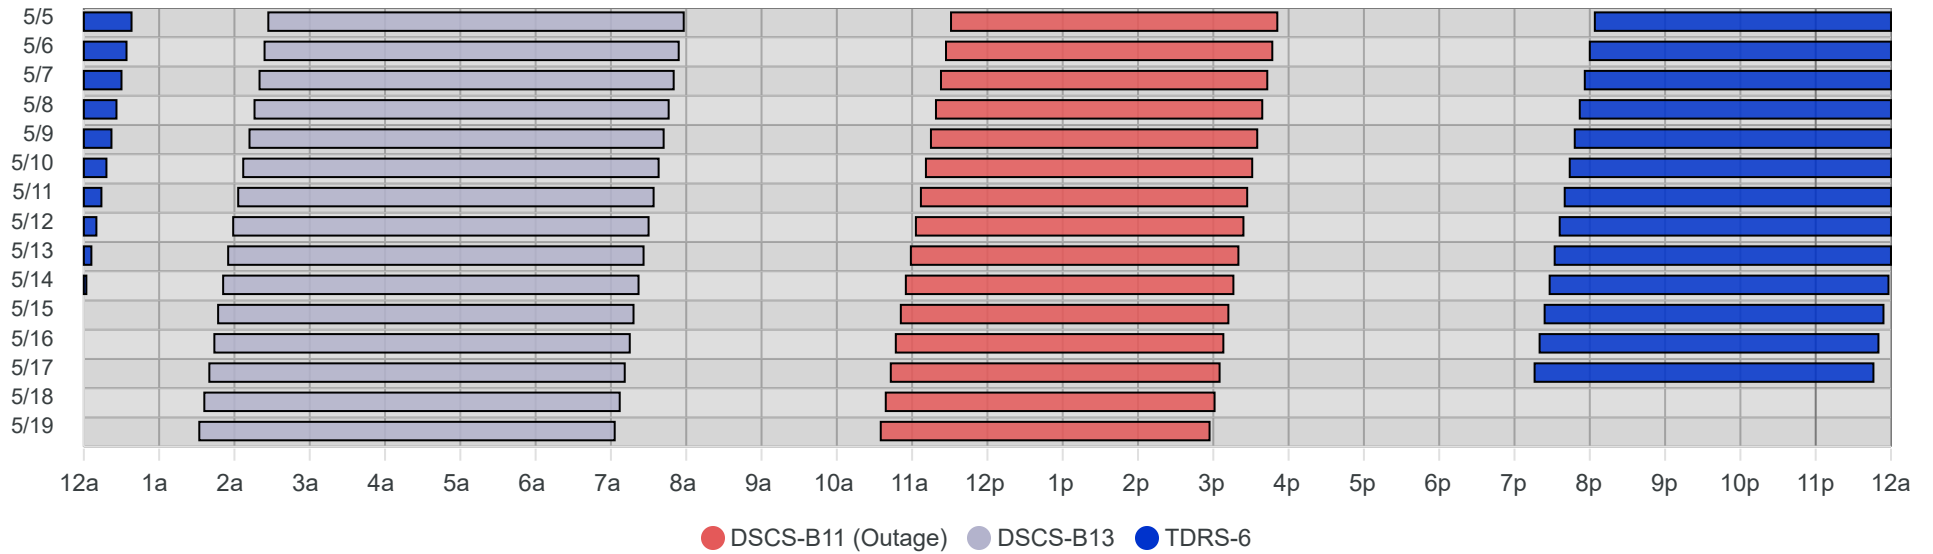

South Pole Satellite Schedule (PDT)

Date	TDRS-6 Pass 1			DSCS-B13 Pass 1			DSCS-B11 (Outage) Pass 1		
	Start	End	Dur	Start	End	Dur	Start	End	Dur
05/05/25	8:04 PM	May 6, 12:34 AM	4:30	2:27 AM	7:58 AM	5:31	11:31 AM	3:51 PM	4:20
05/06/25	8:00 PM	May 7, 12:30 AM	4:30	2:24 AM	7:54 AM	5:30	11:27 AM	3:47 PM	4:20
05/07/25	7:56 PM	May 8, 12:26 AM	4:30	2:20 AM	7:50 AM	5:30	11:23 AM	3:43 PM	4:20
05/08/25	7:52 PM	May 9, 12:22 AM	4:30	2:16 AM	7:46 AM	5:30	11:19 AM	3:39 PM	4:20
05/09/25	7:48 PM	May 10, 12:18 AM	4:30	2:12 AM	7:42 AM	5:30	11:15 AM	3:35 PM	4:20
05/10/25	7:44 PM	May 11, 12:14 AM	4:30	2:07 AM	7:38 AM	5:31	11:11 AM	3:31 PM	4:20
05/11/25	7:40 PM	May 12, 12:10 AM	4:30	2:03 AM	7:34 AM	5:31	11:07 AM	3:27 PM	4:20
05/12/25	7:36 PM	May 13, 12:06 AM	4:30	1:59 AM	7:30 AM	5:31	11:03 AM	3:24 PM	4:21
05/13/25	7:32 PM	May 14, 12:02 AM	4:30	1:55 AM	7:26 AM	5:31	10:59 AM	3:20 PM	4:21
05/14/25	7:28 PM	11:58 PM	4:30	1:51 AM	7:22 AM	5:31	10:55 AM	3:16 PM	4:21
05/15/25	7:24 PM	11:54 PM	4:30	1:47 AM	7:18 AM	5:31	10:51 AM	3:12 PM	4:21
05/16/25	7:20 PM	11:50 PM	4:30	1:44 AM	7:15 AM	5:31	10:47 AM	3:08 PM	4:21
05/17/25	7:16 PM	11:46 PM	4:30	1:40 AM	7:11 AM	5:31	10:43 AM	3:05 PM	4:22
05/18/25	No Pass			1:36 AM	7:07 AM	5:31	10:39 AM	3:01 PM	4:22
05/19/25	No Pass			1:32 AM	7:03 AM	5:31	10:35 AM	2:57 PM	4:22