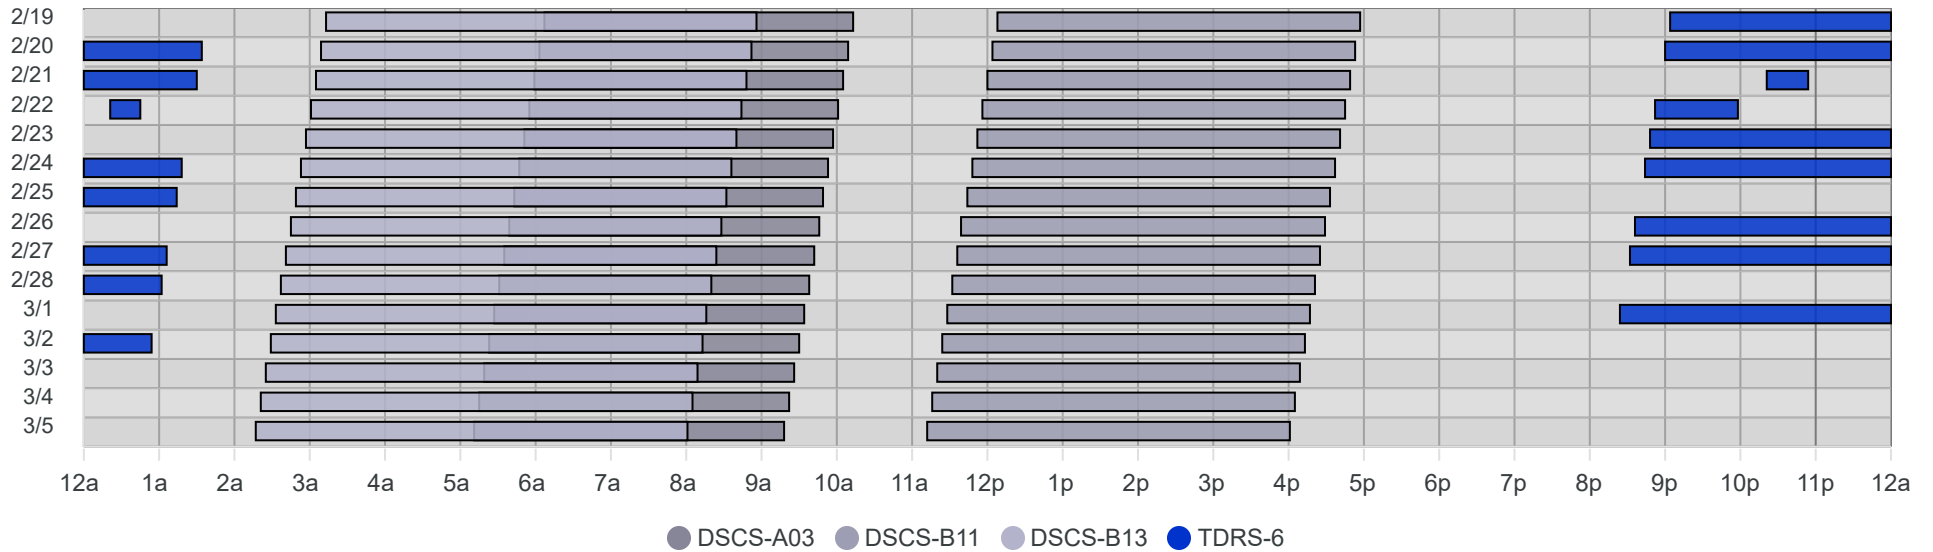

South Pole Satellite Schedule (NZDT)

Date	TDRS-6 Pass 1			TDRS-6 Pass 2			Total Dur	DSCS-B13 Pass 1			DSCS-B11 Pass 1			DSCS-A03 Pass 1		
	Start	End	Dur	Start	End	Dur		Start	End	Dur	Start	End	Dur	Start	End	Dur
02/19/26	9:04 PM	Feb 20, 1:34 AM	4:30	No Pass			4:30	3:13 AM	8:56 AM	5:43	12:07 PM	4:57 PM	4:49	6:07 AM	10:13 AM	4:06
02/20/26	9:00 PM	Feb 21, 1:30 AM	4:30	No Pass			4:30	3:09 AM	8:51 AM	5:42	12:04 PM	4:53 PM	4:49	6:03 AM	10:09 AM	4:06
02/21/26	10:21 PM	10:54 PM	0:33	No Pass			0:33	3:04 AM	8:48 AM	5:43	12:00 PM	4:49 PM	4:49	5:59 AM	10:05 AM	4:06
02/22/26	12:21 AM	12:45 AM	0:24	8:52 PM	9:58 PM	1:06	1:30	3:01 AM	8:44 AM	5:43	11:56 AM	4:45 PM	4:49	5:54 AM	10:01 AM	4:06
02/23/26	8:48 PM	Feb 24, 1:18 AM	4:30	No Pass			4:30	2:57 AM	8:40 AM	5:43	11:51 AM	4:41 PM	4:49	5:51 AM	9:57 AM	4:06
02/24/26	8:44 PM	Feb 25, 1:14 AM	4:30	No Pass			4:30	2:53 AM	8:35 AM	5:42	11:48 AM	4:37 PM	4:49	5:47 AM	9:53 AM	4:06
02/25/26	No Pass			No Pass				2:48 AM	8:32 AM	5:43	11:44 AM	4:33 PM	4:49	5:43 AM	9:49 AM	4:06
02/26/26	8:36 PM	Feb 27, 1:06 AM	4:30	No Pass			4:30	2:45 AM	8:28 AM	5:43	11:38 AM	4:29 PM	4:50	5:38 AM	9:46 AM	4:07
02/27/26	8:32 PM	Feb 28, 1:02 AM	4:30	No Pass			4:30	2:41 AM	8:24 AM	5:43	11:35 AM	4:25 PM	4:49	5:35 AM	9:42 AM	4:07
02/28/26	No Pass			No Pass				2:37 AM	8:20 AM	5:43	11:32 AM	4:21 PM	4:49	5:31 AM	9:38 AM	4:07
03/01/26	8:24 PM	Mar 2, 12:54 AM	4:30	No Pass			4:30	2:32 AM	8:16 AM	5:43	11:28 AM	4:17 PM	4:49	5:27 AM	9:34 AM	4:07
03/02/26	No Pass			No Pass				2:29 AM	8:13 AM	5:44	11:24 AM	4:13 PM	4:49	5:22 AM	9:30 AM	4:07
03/03/26	No Pass			No Pass				2:25 AM	8:09 AM	5:44	11:20 AM	4:09 PM	4:49	5:19 AM	9:26 AM	4:07
03/04/26	No Pass			No Pass				2:21 AM	8:05 AM	5:44	11:16 AM	4:05 PM	4:49	5:15 AM	9:22 AM	4:07
03/05/26	No Pass			No Pass				2:17 AM	8:01 AM	5:44	11:12 AM	4:01 PM	4:49	5:11 AM	9:17 AM	4:06