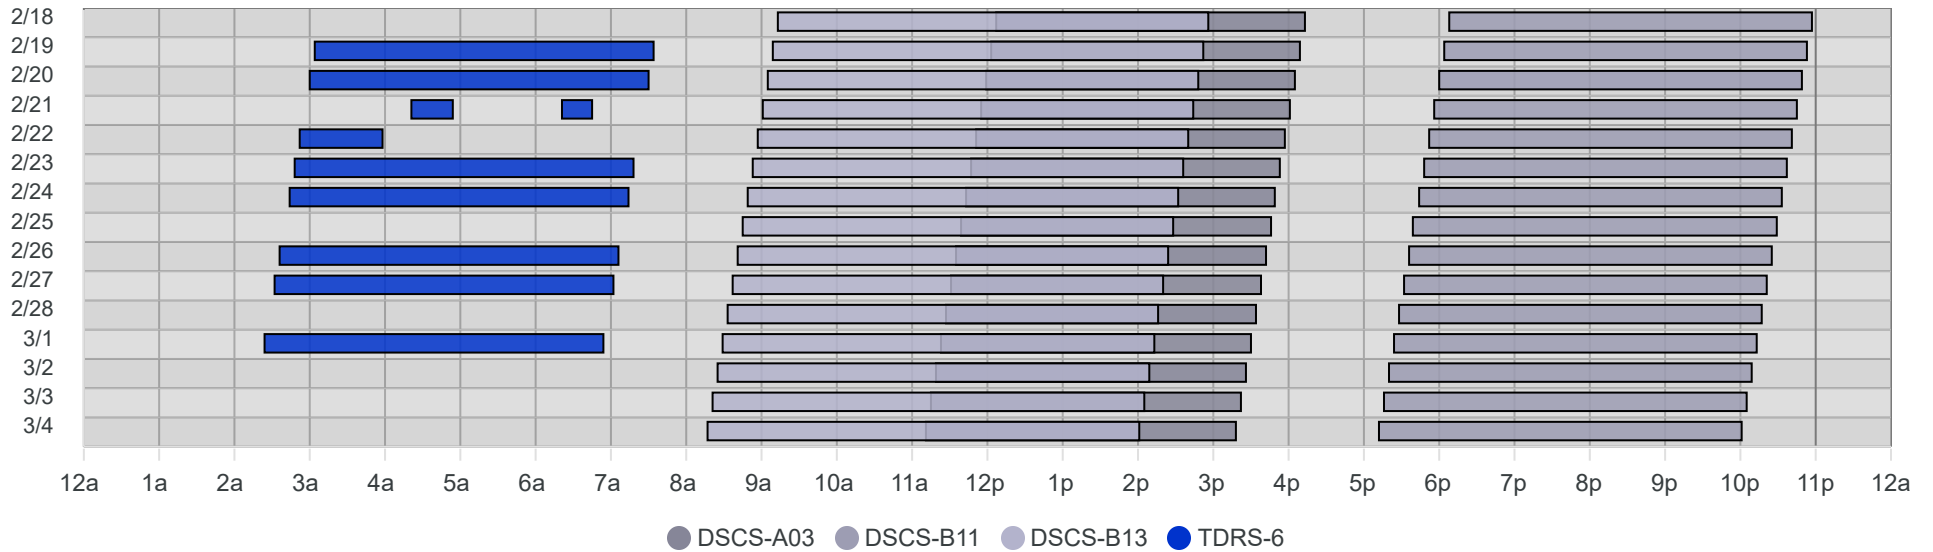

South Pole Satellite Schedule (EST)

Date	TDRS-6 Pass 1			TDRS-6 Pass 2			Total Dur	DSCS-B13 Pass 1			DSCS-B11 Pass 1			DSCS-A03 Pass 1		
	Start	End	Dur	Start	End	Dur		Start	End	Dur	Start	End	Dur	Start	End	Dur
02/18/26	No Pass			No Pass				9:13 AM	2:56 PM	5:43	6:08 PM	10:57 PM	4:49	12:07 PM	4:13 PM	4:06
02/19/26	3:04 AM	7:34 AM	4:30	No Pass			4:30	9:09 AM	2:52 PM	5:43	6:04 PM	10:53 PM	4:49	12:03 PM	4:09 PM	4:06
02/20/26	3:00 AM	7:30 AM	4:30	No Pass			4:30	9:05 AM	2:48 PM	5:43	6:00 PM	10:49 PM	4:49	11:59 AM	4:05 PM	4:06
02/21/26	4:21 AM	4:54 AM	0:33	6:21 AM	6:45 AM	0:24	0:57	9:01 AM	2:44 PM	5:43	5:56 PM	10:45 PM	4:49	11:55 AM	4:01 PM	4:06
02/22/26	2:52 AM	3:58 AM	1:06	No Pass			1:06	8:57 AM	2:40 PM	5:43	5:52 PM	10:41 PM	4:49	11:51 AM	3:57 PM	4:06
02/23/26	2:48 AM	7:18 AM	4:30	No Pass			4:30	8:53 AM	2:36 PM	5:43	5:48 PM	10:37 PM	4:49	11:47 AM	3:53 PM	4:06
02/24/26	2:44 AM	7:14 AM	4:30	No Pass			4:30	8:49 AM	2:32 PM	5:43	5:44 PM	10:33 PM	4:49	11:43 AM	3:49 PM	4:06
02/25/26	No Pass			No Pass				8:45 AM	2:28 PM	5:43	5:39 PM	10:29 PM	4:50	11:39 AM	3:46 PM	4:07
02/26/26	2:36 AM	7:06 AM	4:30	No Pass			4:30	8:41 AM	2:24 PM	5:43	5:36 PM	10:25 PM	4:49	11:35 AM	3:42 PM	4:07
02/27/26	2:32 AM	7:02 AM	4:30	No Pass			4:30	8:37 AM	2:20 PM	5:43	5:32 PM	10:21 PM	4:49	11:31 AM	3:38 PM	4:07
02/28/26	No Pass			No Pass				8:33 AM	2:16 PM	5:43	5:28 PM	10:17 PM	4:49	11:27 AM	3:34 PM	4:07
03/01/26	2:24 AM	6:54 AM	4:30	No Pass			4:30	8:29 AM	2:13 PM	5:44	5:24 PM	10:13 PM	4:49	11:23 AM	3:30 PM	4:07
03/02/26	No Pass			No Pass				8:25 AM	2:09 PM	5:44	5:20 PM	10:09 PM	4:49	11:19 AM	3:26 PM	4:07
03/03/26	No Pass			No Pass				8:21 AM	2:05 PM	5:44	5:16 PM	10:05 PM	4:49	11:15 AM	3:22 PM	4:07
03/04/26	No Pass			No Pass				8:17 AM	2:01 PM	5:44	5:12 PM	10:01 PM	4:49	11:11 AM	3:18 PM	4:07