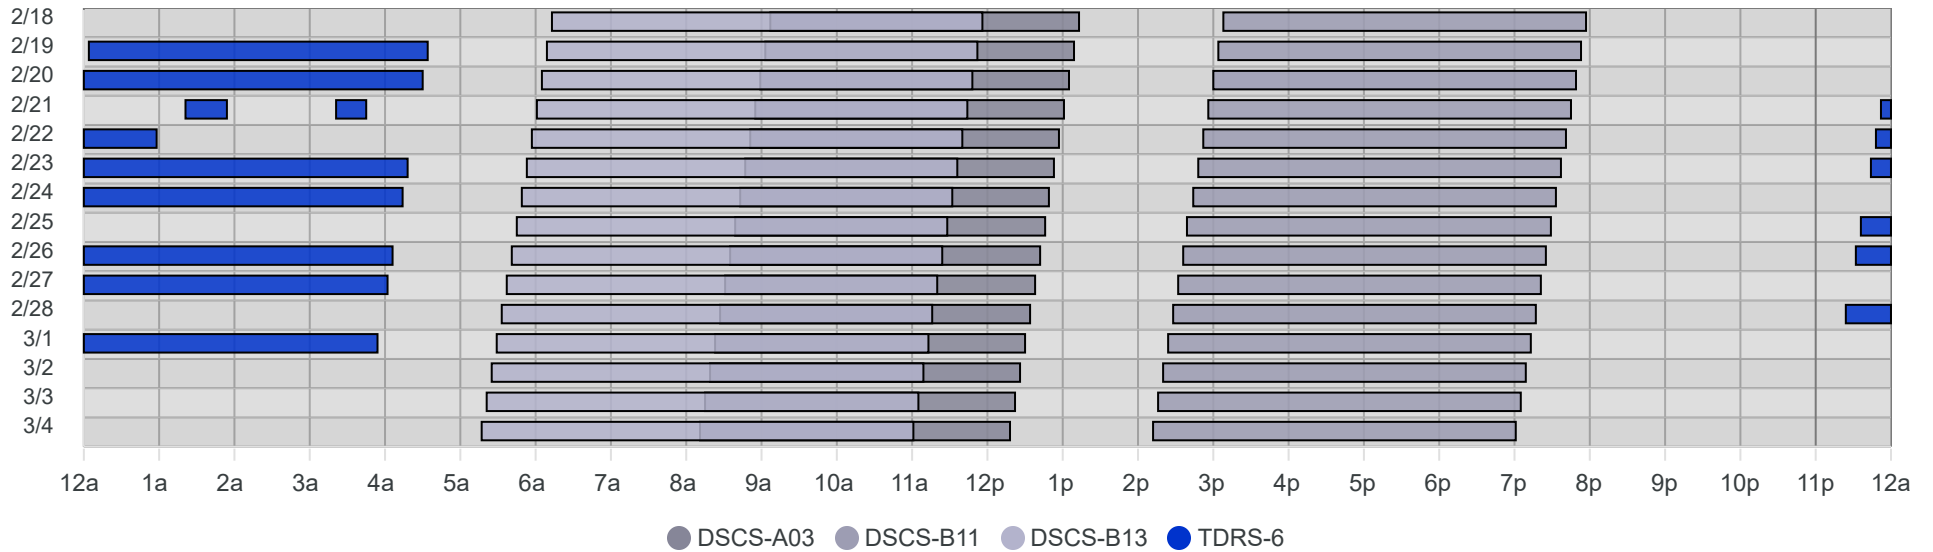

South Pole Satellite Schedule (PST)

Date	TDRS-6 Pass 1			TDRS-6 Pass 2			TDRS-6 Pass 3			Total Dur	DSCS-B13 Pass 1			DSCS-B11 Pass 1			DSCS-A03 Pass 1		
	Start	End	Dur	Start	End	Dur	Start	End	Dur		Start	End	Dur	Start	End	Dur	Start	End	Dur
02/18/26	No Pass			No Pass			No Pass				6:13 AM	11:56 AM	5:43	3:08 PM	7:57 PM	4:49	9:07 AM	1:13 PM	4:06
02/19/26	12:04 AM	4:34 AM	4:30	No Pass			No Pass			4:30	6:09 AM	11:52 AM	5:43	3:04 PM	7:53 PM	4:49	9:03 AM	1:09 PM	4:06
02/20/26	12:00 AM	4:30 AM	4:30	No Pass			No Pass			4:30	6:05 AM	11:48 AM	5:43	3:00 PM	7:49 PM	4:49	8:59 AM	1:05 PM	4:06
02/21/26	1:21 AM	1:54 AM	0:33	3:21 AM	3:45 AM	0:24	11:52 PM	Feb 22, 12:58 AM	1:06	1:63	6:01 AM	11:44 AM	5:43	2:56 PM	7:45 PM	4:49	8:55 AM	1:01 PM	4:06
02/22/26	11:48 PM	Feb 23, 4:18 AM	4:30	No Pass			No Pass			4:30	5:57 AM	11:40 AM	5:43	2:52 PM	7:41 PM	4:49	8:51 AM	12:57 PM	4:06
02/23/26	11:44 PM	Feb 24, 4:14 AM	4:30	No Pass			No Pass			4:30	5:53 AM	11:36 AM	5:43	2:48 PM	7:37 PM	4:49	8:47 AM	12:53 PM	4:06
02/24/26	No Pass			No Pass			No Pass				5:49 AM	11:32 AM	5:43	2:44 PM	7:33 PM	4:49	8:43 AM	12:49 PM	4:06
02/25/26	11:36 PM	Feb 26, 4:06 AM	4:30	No Pass			No Pass			4:30	5:45 AM	11:28 AM	5:43	2:39 PM	7:29 PM	4:50	8:39 AM	12:46 PM	4:07
02/26/26	11:32 PM	Feb 27, 4:02 AM	4:30	No Pass			No Pass			4:30	5:41 AM	11:24 AM	5:43	2:36 PM	7:25 PM	4:49	8:35 AM	12:42 PM	4:07
02/27/26	No Pass			No Pass			No Pass				5:37 AM	11:20 AM	5:43	2:32 PM	7:21 PM	4:49	8:31 AM	12:38 PM	4:07
02/28/26	11:24 PM	Mar 1, 3:54 AM	4:30	No Pass			No Pass			4:30	5:33 AM	11:16 AM	5:43	2:28 PM	7:17 PM	4:49	8:27 AM	12:34 PM	4:07
03/01/26	No Pass			No Pass			No Pass				5:29 AM	11:13 AM	5:44	2:24 PM	7:13 PM	4:49	8:23 AM	12:30 PM	4:07
03/02/26	No Pass			No Pass			No Pass				5:25 AM	11:09 AM	5:44	2:20 PM	7:09 PM	4:49	8:19 AM	12:26 PM	4:07
03/03/26	No Pass			No Pass			No Pass				5:21 AM	11:05 AM	5:44	2:16 PM	7:05 PM	4:49	8:15 AM	12:22 PM	4:07
03/04/26	No Pass			No Pass			No Pass				5:17 AM	11:01 AM	5:44	2:12 PM	7:01 PM	4:49	8:11 AM	12:18 PM	4:07