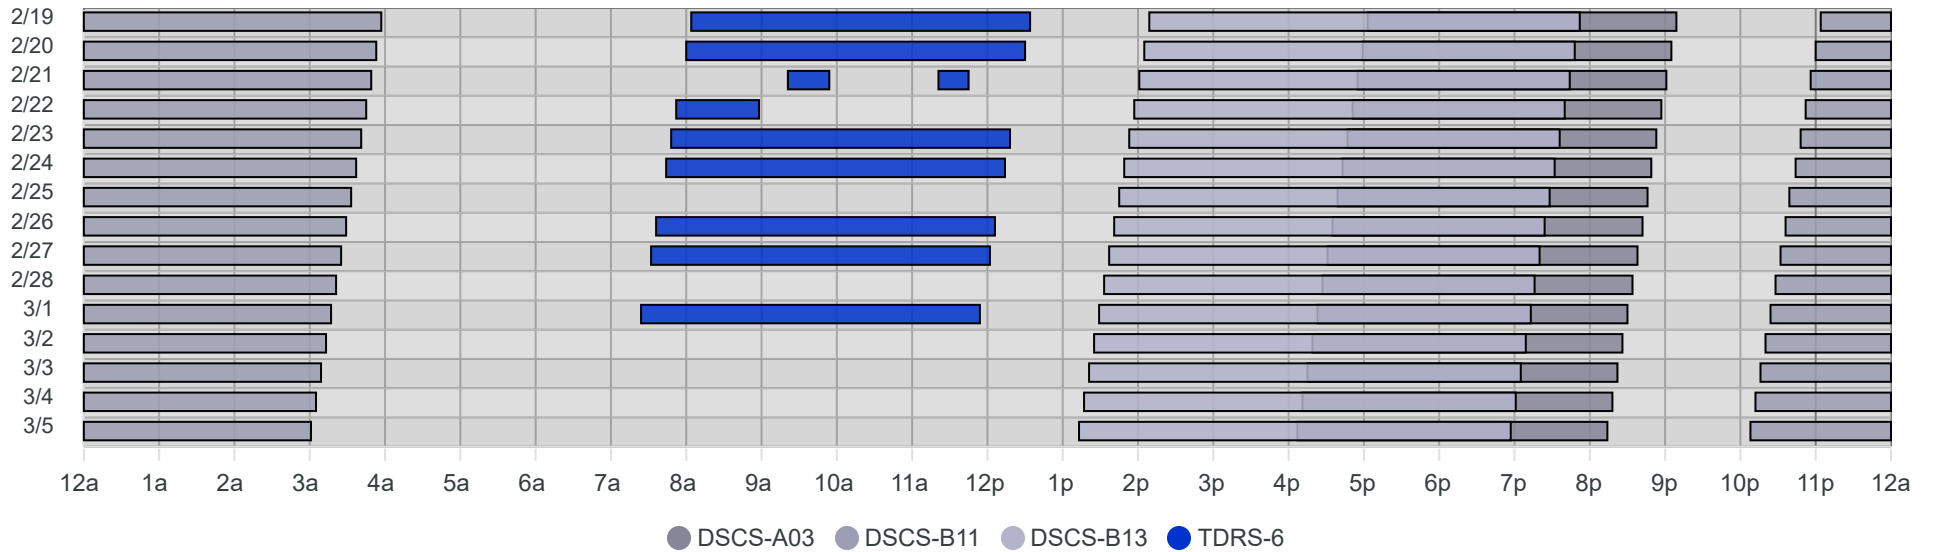

# South Pole Satellite Schedule (UTC)

	TDRS-6 Pass 1			TDRS-6 Pass 2			Total	DSCS-B13 Pass 1			DSCS-B11 Pass 1			DSCS-A03 Pass 1		
Date	Start	End	Dur	Start	End	Dur	Dur	Start	End	Dur	Start	End	Dur	Start	End	Dur
02/19/26	8:04 AM	12:34 PM	4:30	No Pass			4:30	2:09 PM	7:52 PM	5:43	11:04 PM	Feb 20, 3:53 AM	4:49	5:03 PM	9:09 PM	4:06
02/20/26	8:00 AM	12:30 PM	4:30	No Pass			4:30	2:05 PM	7:48 PM	5:43	11:00 PM	Feb 21, 3:49 AM	4:49	4:59 PM	9:05 PM	4:06
02/21/26	9:21 AM	9:54 AM	0:33	11:21 AM	11:45 AM	0:24	0:57	2:01 PM	7:44 PM	5:43	10:56 PM	Feb 22, 3:45 AM	4:49	4:55 PM	9:01 PM	4:06
02/22/26	7:52 AM	8:58 AM	1:06	No Pass			1:06	1:57 PM	7:40 PM	5:43	10:52 PM	Feb 23, 3:41 AM	4:49	4:51 PM	8:57 PM	4:06
02/23/26	7:48 AM	12:18 PM	4:30	No Pass			4:30	1:53 PM	7:36 PM	5:43	10:48 PM	Feb 24, 3:37 AM	4:49	4:47 PM	8:53 PM	4:06
02/24/26	7:44 AM	12:14 PM	4:30	No Pass			4:30	1:49 PM	7:32 PM	5:43	10:44 PM	Feb 25, 3:33 AM	4:49	4:43 PM	8:49 PM	4:06
02/25/26	No Pass			No Pass				1:45 PM	7:28 PM	5:43	10:39 PM	Feb 26, 3:29 AM	4:50	4:39 PM	8:46 PM	4:07
02/26/26	7:36 AM	12:06 PM	4:30	No Pass			4:30	1:41 PM	7:24 PM	5:43	10:36 PM	Feb 27, 3:25 AM	4:49	4:35 PM	8:42 PM	4:07
02/27/26	7:32 AM	12:02 PM	4:30	No Pass			4:30	1:37 PM	7:20 PM	5:43	10:32 PM	Feb 28, 3:21 AM	4:49	4:31 PM	8:38 PM	4:07
02/28/26	No Pass			No Pass				1:33 PM	7:16 PM	5:43	10:28 PM	Mar 1, 3:17 AM	4:49	4:27 PM	8:34 PM	4:07
03/01/26	7:24 AM	11:54 AM	4:30	No Pass			4:30	1:29 PM	7:13 PM	5:44	10:24 PM	Mar 2, 3:13 AM	4:49	4:23 PM	8:30 PM	4:07
03/02/26	No Pass			No Pass				1:25 PM	7:09 PM	5:44	10:20 PM	Mar 3, 3:09 AM	4:49	4:19 PM	8:26 PM	4:07
03/03/26	No Pass			No Pass				1:21 PM	7:05 PM	5:44	10:16 PM	Mar 4, 3:05 AM	4:49	4:15 PM	8:22 PM	4:07
03/04/26	No Pass			No Pass				1:17 PM	7:01 PM	5:44	10:12 PM	Mar 5, 3:01 AM	4:49	4:11 PM	8:18 PM	4:07
03/05/26	No Pass			No Pass				1:13 PM	6:57 PM	5:44	10:08 PM	Mar 6, 2:57 AM	4:49	4:07 PM	8:14 PM	4:07