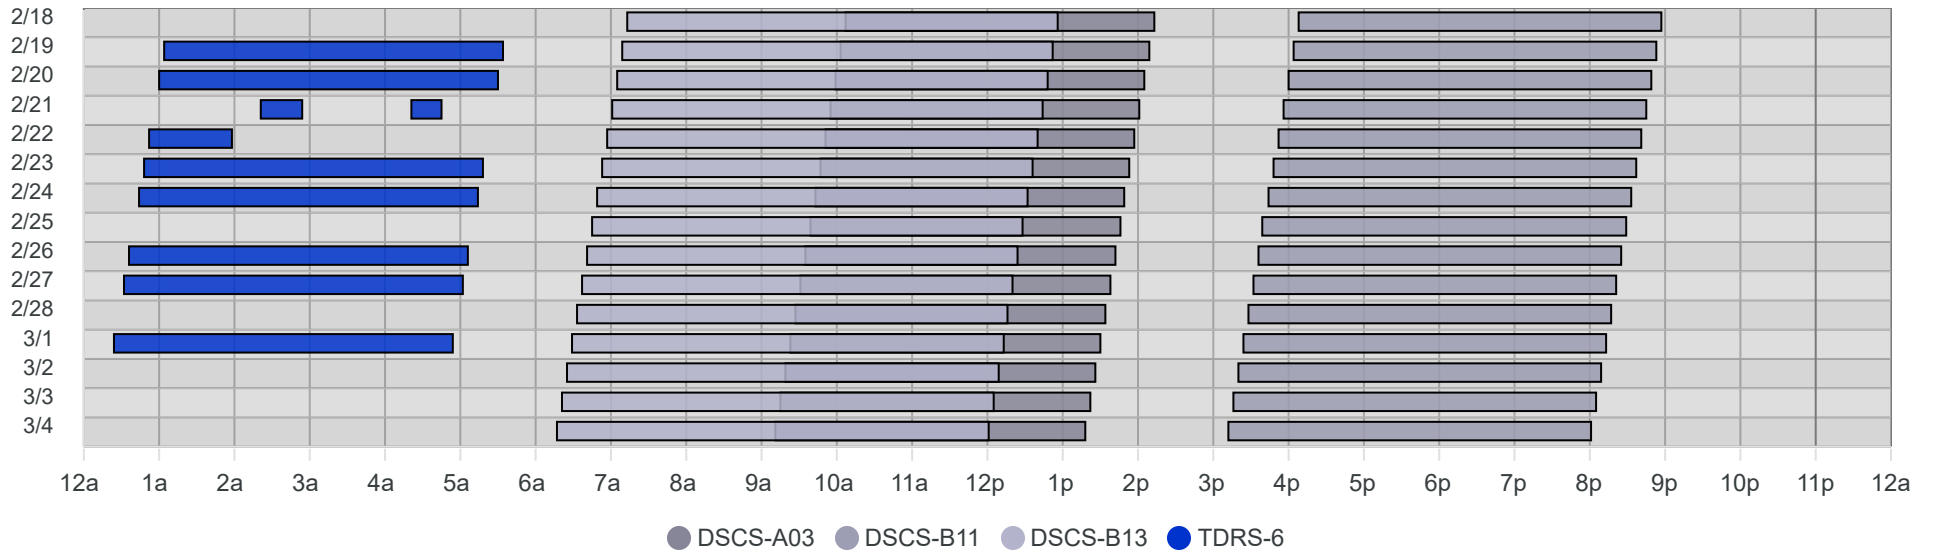

South Pole Satellite Schedule (MST)

Date	TDRS-6 Pass 1			TDRS-6 Pass 2			Total Dur	DSCS-B13 Pass 1			DSCS-B11 Pass 1			DSCS-A03 Pass 1		
	Start	End	Dur	Start	End	Dur		Start	End	Dur	Start	End	Dur	Start	End	Dur
02/18/26	No Pass			No Pass				7:13 AM	12:56 PM	5:43	4:08 PM	8:57 PM	4:49	10:07 AM	2:13 PM	4:06
02/19/26	1:04 AM	5:34 AM	4:30	No Pass			4:30	7:09 AM	12:52 PM	5:43	4:04 PM	8:53 PM	4:49	10:03 AM	2:09 PM	4:06
02/20/26	1:00 AM	5:30 AM	4:30	No Pass			4:30	7:04 AM	12:48 PM	5:43	4:00 PM	8:49 PM	4:49	9:59 AM	2:05 PM	4:06
02/21/26	2:21 AM	2:54 AM	0:33	4:21 AM	4:45 AM	0:24	0:57	7:01 AM	12:44 PM	5:43	3:56 PM	8:45 PM	4:49	9:55 AM	2:01 PM	4:06
02/22/26	12:52 AM	1:58 AM	1:06	No Pass			1:06	6:57 AM	12:40 PM	5:43	3:52 PM	8:41 PM	4:49	9:51 AM	1:57 PM	4:06
02/23/26	12:48 AM	5:18 AM	4:30	No Pass			4:30	6:53 AM	12:36 PM	5:43	3:48 PM	8:37 PM	4:49	9:47 AM	1:53 PM	4:06
02/24/26	12:44 AM	5:14 AM	4:30	No Pass			4:30	6:49 AM	12:32 PM	5:43	3:44 PM	8:33 PM	4:49	9:43 AM	1:49 PM	4:06
02/25/26	No Pass			No Pass				6:45 AM	12:28 PM	5:43	3:39 PM	8:29 PM	4:50	9:39 AM	1:46 PM	4:07
02/26/26	12:36 AM	5:06 AM	4:30	No Pass			4:30	6:41 AM	12:24 PM	5:43	3:36 PM	8:25 PM	4:49	9:35 AM	1:42 PM	4:07
02/27/26	12:32 AM	5:02 AM	4:30	No Pass			4:30	6:37 AM	12:20 PM	5:43	3:32 PM	8:21 PM	4:49	9:31 AM	1:38 PM	4:07
02/28/26	No Pass			No Pass				6:33 AM	12:16 PM	5:43	3:28 PM	8:17 PM	4:49	9:27 AM	1:33 PM	4:06
03/01/26	12:24 AM	4:54 AM	4:30	No Pass			4:30	6:29 AM	12:13 PM	5:44	3:24 PM	8:13 PM	4:49	9:23 AM	1:30 PM	4:07
03/02/26	No Pass			No Pass				6:25 AM	12:09 PM	5:44	3:20 PM	8:09 PM	4:49	9:19 AM	1:26 PM	4:07
03/03/26	No Pass			No Pass				6:21 AM	12:05 PM	5:44	3:16 PM	8:05 PM	4:49	9:15 AM	1:22 PM	4:07
03/04/26	No Pass			No Pass				6:17 AM	12:01 PM	5:44	3:12 PM	8:01 PM	4:49	9:11 AM	1:17 PM	4:06