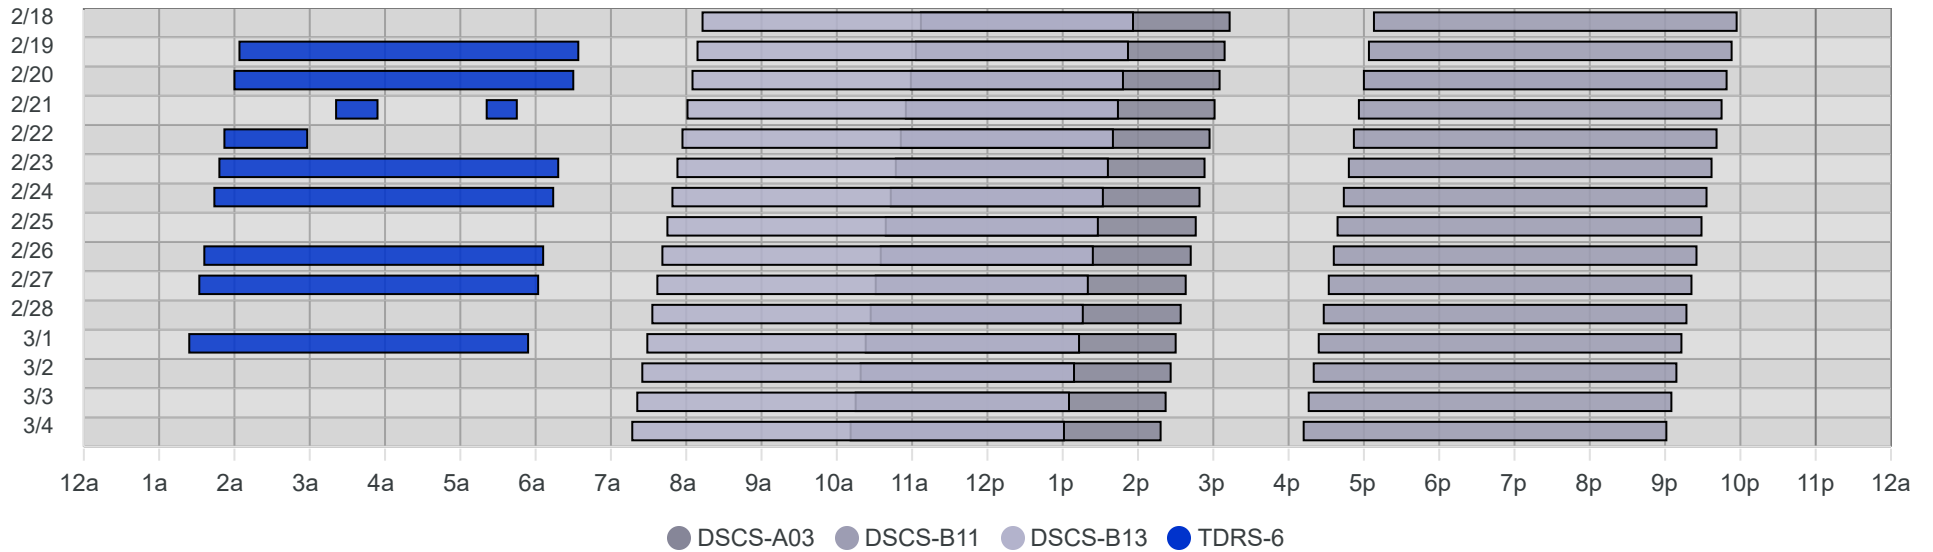

South Pole Satellite Schedule (CST)

Date	TDRS-6 Pass 1			TDRS-6 Pass 2			Total Dur	DSCS-B13 Pass 1			DSCS-B11 Pass 1			DSCS-A03 Pass 1		
	Start	End	Dur	Start	End	Dur		Start	End	Dur	Start	End	Dur	Start	End	Dur
02/18/26	No Pass			No Pass				8:13 AM	1:56 PM	5:43	5:08 PM	9:57 PM	4:49	11:07 AM	3:13 PM	4:06
02/19/26	2:04 AM	6:34 AM	4:30	No Pass			4:30	8:09 AM	1:52 PM	5:43	5:04 PM	9:53 PM	4:49	11:03 AM	3:09 PM	4:06
02/20/26	2:00 AM	6:30 AM	4:30	No Pass			4:30	8:05 AM	1:48 PM	5:43	5:00 PM	9:49 PM	4:49	10:59 AM	3:05 PM	4:06
02/21/26	3:21 AM	3:54 AM	0:33	5:21 AM	5:45 AM	0:24	0:57	8:01 AM	1:44 PM	5:43	4:56 PM	9:45 PM	4:49	10:55 AM	3:01 PM	4:06
02/22/26	1:52 AM	2:58 AM	1:06	No Pass			1:06	7:57 AM	1:40 PM	5:43	4:52 PM	9:41 PM	4:49	10:51 AM	2:57 PM	4:06
02/23/26	1:48 AM	6:18 AM	4:30	No Pass			4:30	7:53 AM	1:36 PM	5:43	4:48 PM	9:37 PM	4:49	10:47 AM	2:53 PM	4:06
02/24/26	1:44 AM	6:14 AM	4:30	No Pass			4:30	7:49 AM	1:32 PM	5:43	4:44 PM	9:33 PM	4:49	10:43 AM	2:49 PM	4:06
02/25/26	No Pass			No Pass				7:45 AM	1:28 PM	5:43	4:39 PM	9:29 PM	4:50	10:39 AM	2:46 PM	4:07
02/26/26	1:36 AM	6:06 AM	4:30	No Pass			4:30	7:41 AM	1:24 PM	5:43	4:36 PM	9:25 PM	4:49	10:35 AM	2:42 PM	4:07
02/27/26	1:32 AM	6:02 AM	4:30	No Pass			4:30	7:37 AM	1:20 PM	5:43	4:32 PM	9:21 PM	4:49	10:31 AM	2:38 PM	4:07
02/28/26	No Pass			No Pass				7:33 AM	1:16 PM	5:43	4:28 PM	9:17 PM	4:49	10:27 AM	2:34 PM	4:07
03/01/26	1:24 AM	5:54 AM	4:30	No Pass			4:30	7:29 AM	1:13 PM	5:44	4:24 PM	9:13 PM	4:49	10:23 AM	2:30 PM	4:07
03/02/26	No Pass			No Pass				7:25 AM	1:09 PM	5:44	4:20 PM	9:09 PM	4:49	10:19 AM	2:26 PM	4:07
03/03/26	No Pass			No Pass				7:21 AM	1:05 PM	5:44	4:16 PM	9:05 PM	4:49	10:15 AM	2:22 PM	4:07
03/04/26	No Pass			No Pass				7:17 AM	1:01 PM	5:44	4:12 PM	9:01 PM	4:49	10:11 AM	2:18 PM	4:07