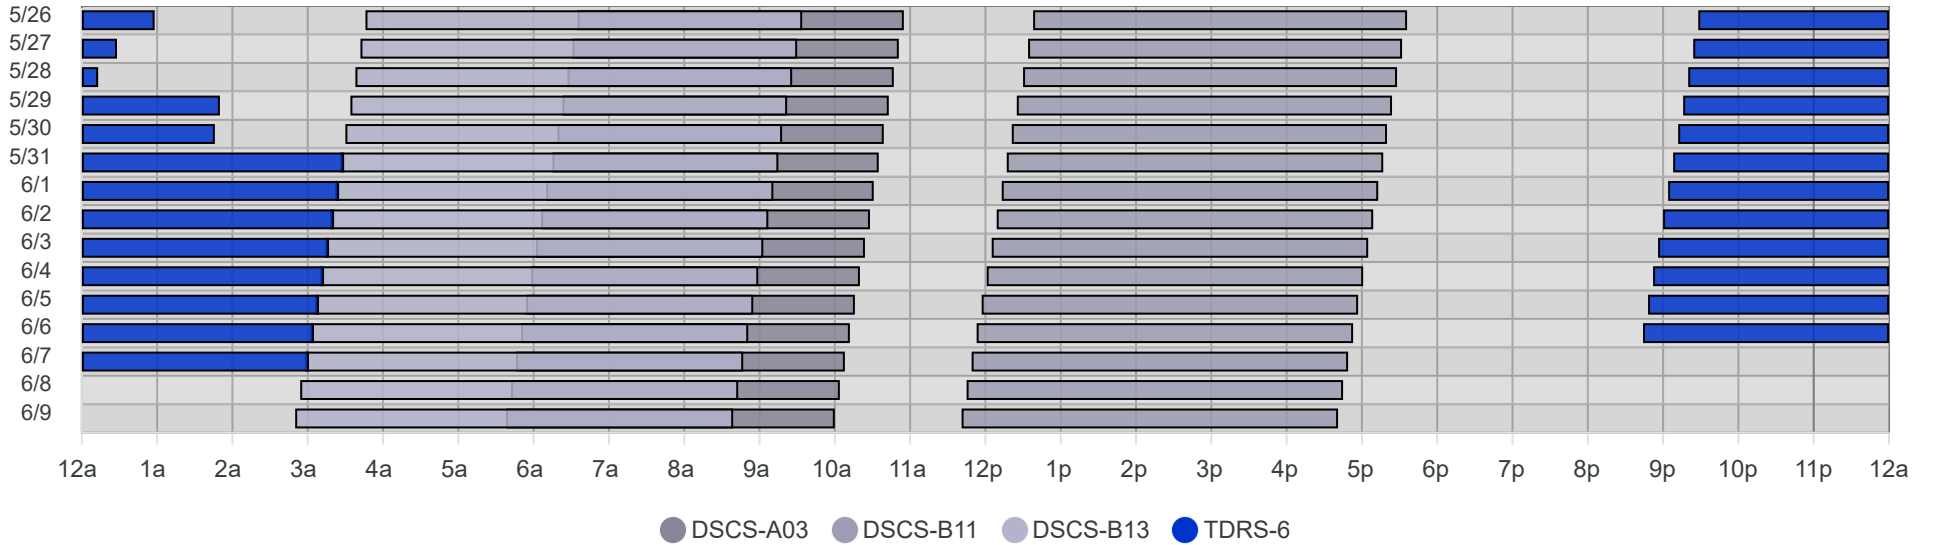

South Pole Satellite Schedule (EDT)

Date	TDRS-6 Pass 1			DSCS-B13 Pass 1			DSCS-B11 Pass 1			DSCS-A03 Pass 1		
	Start	End	Dur	Start	End	Dur	Start	End	Dur	Start	End	Dur
05/26/26	9:28 PM	May 27, 12:28 AM	3:00	3:46 AM	9:34 AM	5:48	12:38 PM	5:36 PM	4:58	6:35 AM	10:55 AM	4:20
05/27/26	9:24 PM	May 28, 12:13 AM	2:49	3:42 AM	9:30 AM	5:48	12:34 PM	5:32 PM	4:58	6:31 AM	10:51 AM	4:20
05/28/26	9:20 PM	May 29, 1:50 AM	4:30	3:38 AM	9:26 AM	5:48	12:30 PM	5:28 PM	4:58	6:27 AM	10:47 AM	4:20
05/29/26	9:16 PM	May 30, 1:46 AM	4:30	3:34 AM	9:22 AM	5:48	12:25 PM	5:24 PM	4:59	6:23 AM	10:43 AM	4:20
05/30/26	9:12 PM	May 31, 3:29 AM	6:17	3:30 AM	9:18 AM	5:48	12:21 PM	5:20 PM	4:59	6:19 AM	10:39 AM	4:20
05/31/26	9:08 PM	Jun 1, 3:25 AM	6:17	3:26 AM	9:15 AM	5:49	12:17 PM	5:17 PM	5:00	6:15 AM	10:35 AM	4:20
06/01/26	9:04 PM	Jun 2, 3:21 AM	6:17	3:22 AM	9:11 AM	5:49	12:13 PM	5:13 PM	5:00	6:10 AM	10:31 AM	4:21
06/02/26	9:00 PM	Jun 3, 3:17 AM	6:17	3:18 AM	9:07 AM	5:49	12:09 PM	5:09 PM	5:00	6:06 AM	10:28 AM	4:22
06/03/26	8:56 PM	Jun 4, 3:13 AM	6:17	3:14 AM	9:03 AM	5:49	12:05 PM	5:05 PM	5:00	6:02 AM	10:24 AM	4:22
06/04/26	8:52 PM	Jun 5, 3:09 AM	6:17	3:10 AM	8:59 AM	5:49	12:01 PM	5:01 PM	5:00	5:58 AM	10:20 AM	4:22
06/05/26	8:48 PM	Jun 6, 3:05 AM	6:17	3:06 AM	8:55 AM	5:49	11:57 AM	4:57 PM	5:00	5:54 AM	10:16 AM	4:22
06/06/26	8:44 PM	Jun 7, 3:01 AM	6:17	3:02 AM	8:51 AM	5:49	11:53 AM	4:53 PM	5:00	5:50 AM	10:12 AM	4:22
06/07/26	No Pass			2:58 AM	8:47 AM	5:49	11:49 AM	4:49 PM	5:00	5:46 AM	10:08 AM	4:22
06/08/26	No Pass			2:54 AM	8:43 AM	5:49	11:45 AM	4:45 PM	5:00	5:42 AM	10:04 AM	4:22
06/09/26	No Pass			2:50 AM	8:39 AM	5:49	11:41 AM	4:41 PM	5:00	5:38 AM	10:00 AM	4:22