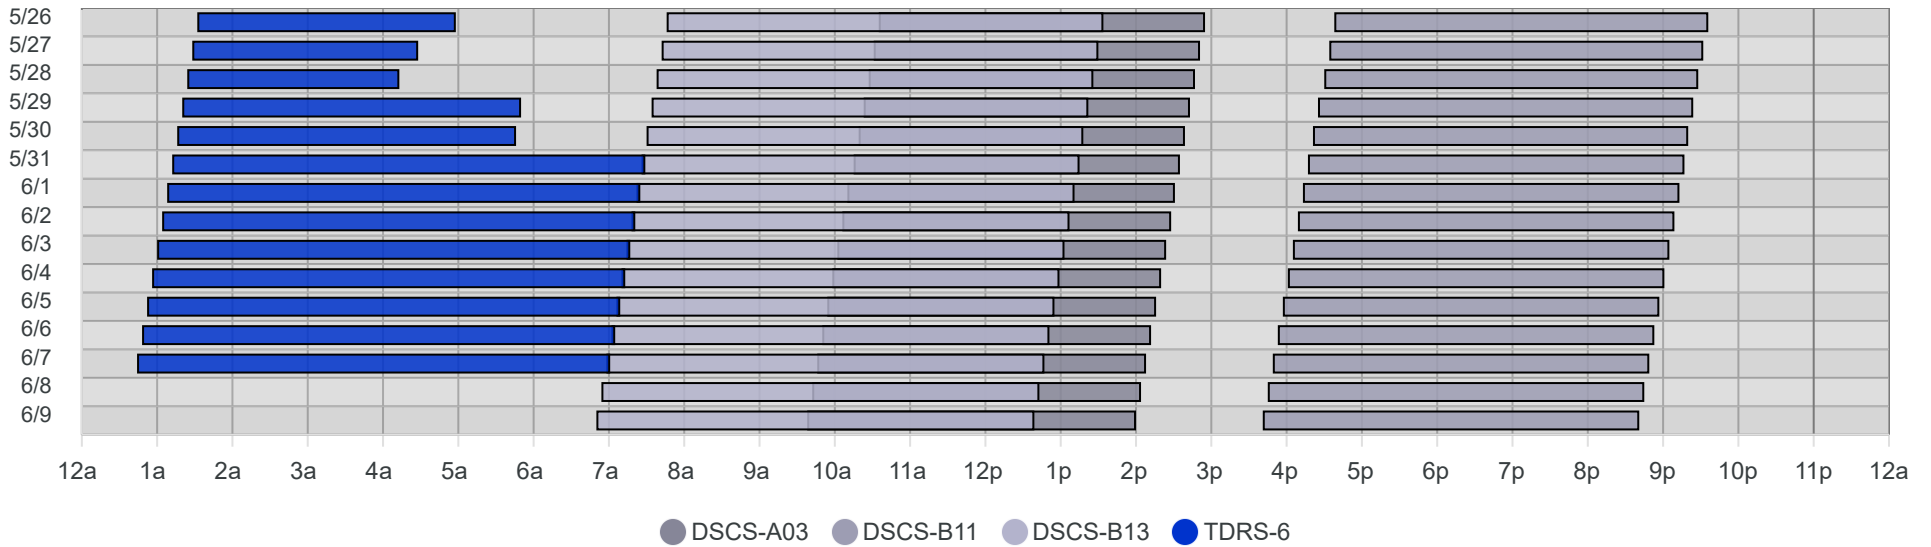

# South Pole Satellite Schedule (UTC)

Date	TDRS-6 Pass 1			DSCS-B13 Pass 1			DSCS-B11 Pass 1			DSCS-A03 Pass 1		
	Start	End	Dur	Start	End	Dur	Start	End	Dur	Start	End	Dur
05/26/26	1:32 AM	4:58 AM	3:26	7:46 AM	1:34 PM	5:48	4:38 PM	9:36 PM	4:58	10:35 AM	2:55 PM	4:20
05/27/26	1:28 AM	4:28 AM	3:00	7:42 AM	1:30 PM	5:48	4:34 PM	9:32 PM	4:58	10:31 AM	2:51 PM	4:20
05/28/26	1:24 AM	4:13 AM	2:49	7:38 AM	1:26 PM	5:48	4:30 PM	9:28 PM	4:58	10:27 AM	2:47 PM	4:20
05/29/26	1:20 AM	5:50 AM	4:30	7:34 AM	1:22 PM	5:48	4:25 PM	9:24 PM	4:59	10:23 AM	2:43 PM	4:20
05/30/26	1:16 AM	5:46 AM	4:30	7:30 AM	1:18 PM	5:48	4:21 PM	9:20 PM	4:59	10:19 AM	2:39 PM	4:20
05/31/26	1:12 AM	7:29 AM	6:17	7:26 AM	1:15 PM	5:49	4:17 PM	9:17 PM	5:00	10:15 AM	2:35 PM	4:20
06/01/26	1:08 AM	7:25 AM	6:17	7:22 AM	1:11 PM	5:49	4:13 PM	9:13 PM	5:00	10:10 AM	2:31 PM	4:21
06/02/26	1:04 AM	7:21 AM	6:17	7:18 AM	1:07 PM	5:49	4:09 PM	9:09 PM	5:00	10:06 AM	2:28 PM	4:22
06/03/26	1:00 AM	7:17 AM	6:17	7:14 AM	1:03 PM	5:49	4:05 PM	9:05 PM	5:00	10:02 AM	2:24 PM	4:22
06/04/26	12:56 AM	7:13 AM	6:17	7:10 AM	12:59 PM	5:49	4:01 PM	9:01 PM	5:00	9:58 AM	2:20 PM	4:22
06/05/26	12:52 AM	7:09 AM	6:17	7:06 AM	12:55 PM	5:49	3:57 PM	8:57 PM	5:00	9:54 AM	2:16 PM	4:22
06/06/26	12:48 AM	7:05 AM	6:17	7:02 AM	12:51 PM	5:49	3:53 PM	8:53 PM	5:00	9:50 AM	2:12 PM	4:22
06/07/26	12:44 AM	7:01 AM	6:17	6:58 AM	12:47 PM	5:49	3:49 PM	8:49 PM	5:00	9:46 AM	2:08 PM	4:22
06/08/26	No Pass			6:54 AM	12:43 PM	5:49	3:45 PM	8:45 PM	5:00	9:42 AM	2:04 PM	4:22
06/09/26	No Pass			6:50 AM	12:39 PM	5:49	3:41 PM	8:41 PM	5:00	9:38 AM	2:00 PM	4:22