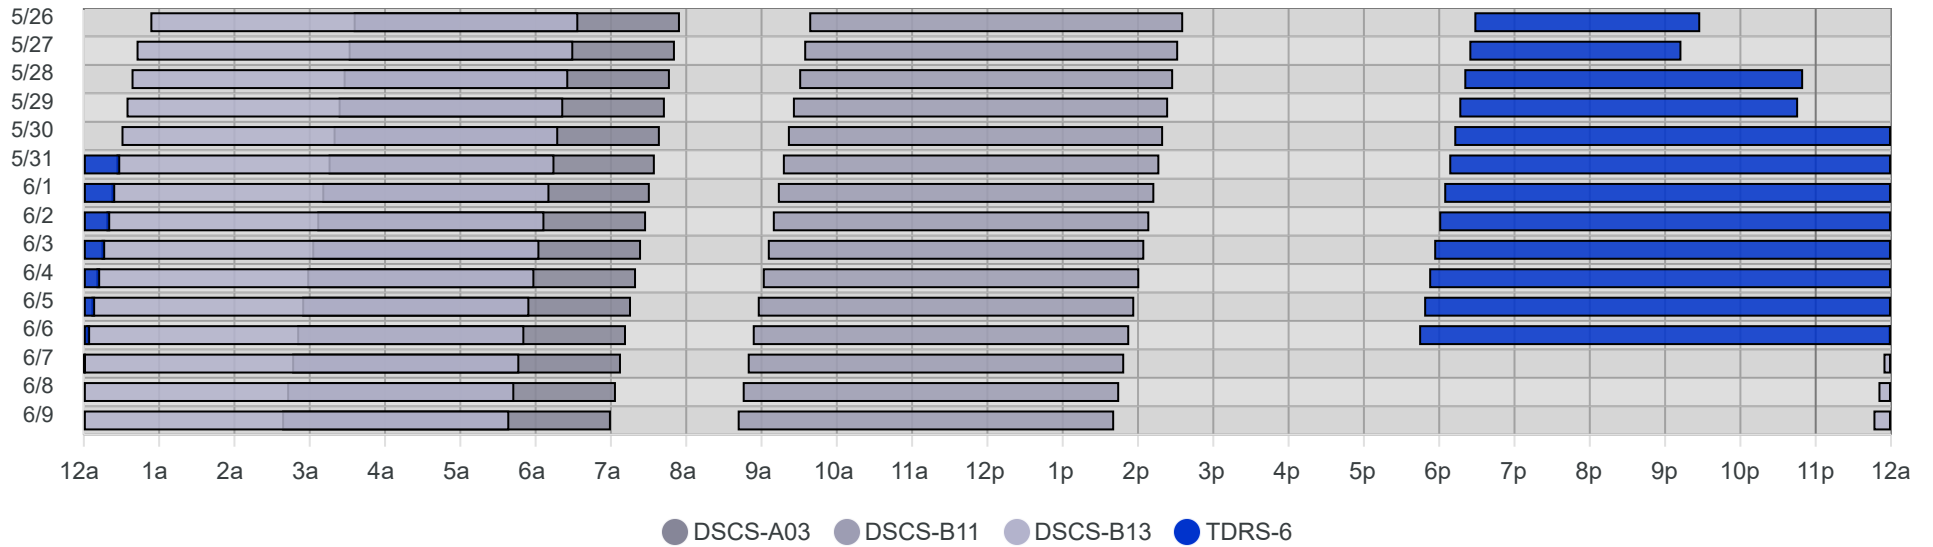

South Pole Satellite Schedule (PDT)

	TDRS-6 Pass 1			DSCS-B13 Pass 1			DSCS-B13 Pass 2			Total	DSCS-B11 Pass 1			DSCS-A03 Pass 1		
Date	Start	End	Dur	Start	End	Dur	Start	End	Dur	Dur	Start	End	Dur	Start	End	Dur
05/26/26	6:28 PM	9:28 PM	3:00	12:53 AM	6:34 AM	5:41	No Pass			5:41	9:38 AM	2:36 PM	4:58	3:35 AM	7:55 AM	4:20
05/27/26	6:24 PM	9:13 PM	2:49	12:42 AM	6:30 AM	5:48	No Pass			5:48	9:34 AM	2:32 PM	4:58	3:31 AM	7:51 AM	4:20
05/28/26	6:20 PM	10:50 PM	4:30	12:38 AM	6:26 AM	5:48	No Pass			5:48	9:30 AM	2:28 PM	4:58	3:27 AM	7:47 AM	4:20
05/29/26	6:16 PM	10:46 PM	4:30	12:34 AM	6:22 AM	5:48	No Pass			5:48	9:25 AM	2:24 PM	4:59	3:23 AM	7:43 AM	4:20
05/30/26	6:12 PM	May 31, 12:29 AM	6:17	12:30 AM	6:18 AM	5:48	No Pass			5:48	9:21 AM	2:20 PM	4:59	3:19 AM	7:39 AM	4:20
05/31/26	6:08 PM	Jun 1, 12:25 AM	6:17	12:26 AM	6:15 AM	5:49	No Pass			5:49	9:17 AM	2:17 PM	5:00	3:15 AM	7:35 AM	4:20
06/01/26	6:04 PM	Jun 2, 12:21 AM	6:17	12:22 AM	6:11 AM	5:49	No Pass			5:49	9:13 AM	2:13 PM	5:00	3:10 AM	7:31 AM	4:21
06/02/26	6:00 PM	Jun 3, 12:17 AM	6:17	12:18 AM	6:07 AM	5:49	No Pass			5:49	9:09 AM	2:09 PM	5:00	3:06 AM	7:28 AM	4:22
06/03/26	5:56 PM	Jun 4, 12:13 AM	6:17	12:14 AM	6:03 AM	5:49	No Pass			5:49	9:05 AM	2:05 PM	5:00	3:02 AM	7:24 AM	4:22
06/04/26	5:52 PM	Jun 5, 12:09 AM	6:17	12:10 AM	5:59 AM	5:49	No Pass			5:49	9:01 AM	2:01 PM	5:00	2:58 AM	7:20 AM	4:22
06/05/26	5:48 PM	Jun 6, 12:05 AM	6:17	12:06 AM	5:55 AM	5:49	No Pass			5:49	8:57 AM	1:57 PM	5:00	2:54 AM	7:16 AM	4:22
06/06/26	5:44 PM	Jun 7, 12:01 AM	6:17	12:02 AM	5:51 AM	5:49	11:58 PM	Jun 7, 5:47 AM	5:49	10:98	8:53 AM	1:53 PM	5:00	2:50 AM	7:12 AM	4:22
06/07/26	No Pass			11:54 PM	Jun 8, 5:43 AM	5:49	No Pass			5:49	8:49 AM	1:49 PM	5:00	2:46 AM	7:08 AM	4:22
06/08/26	No Pass			11:50 PM	Jun 9, 5:39 AM	5:49	No Pass			5:49	8:45 AM	1:45 PM	5:00	2:42 AM	7:04 AM	4:22
06/09/26	No Pass			11:46 PM	Jun 10, 5:35 AM	5:49	No Pass			5:49	8:41 AM	1:41 PM	5:00	2:38 AM	7:00 AM	4:22