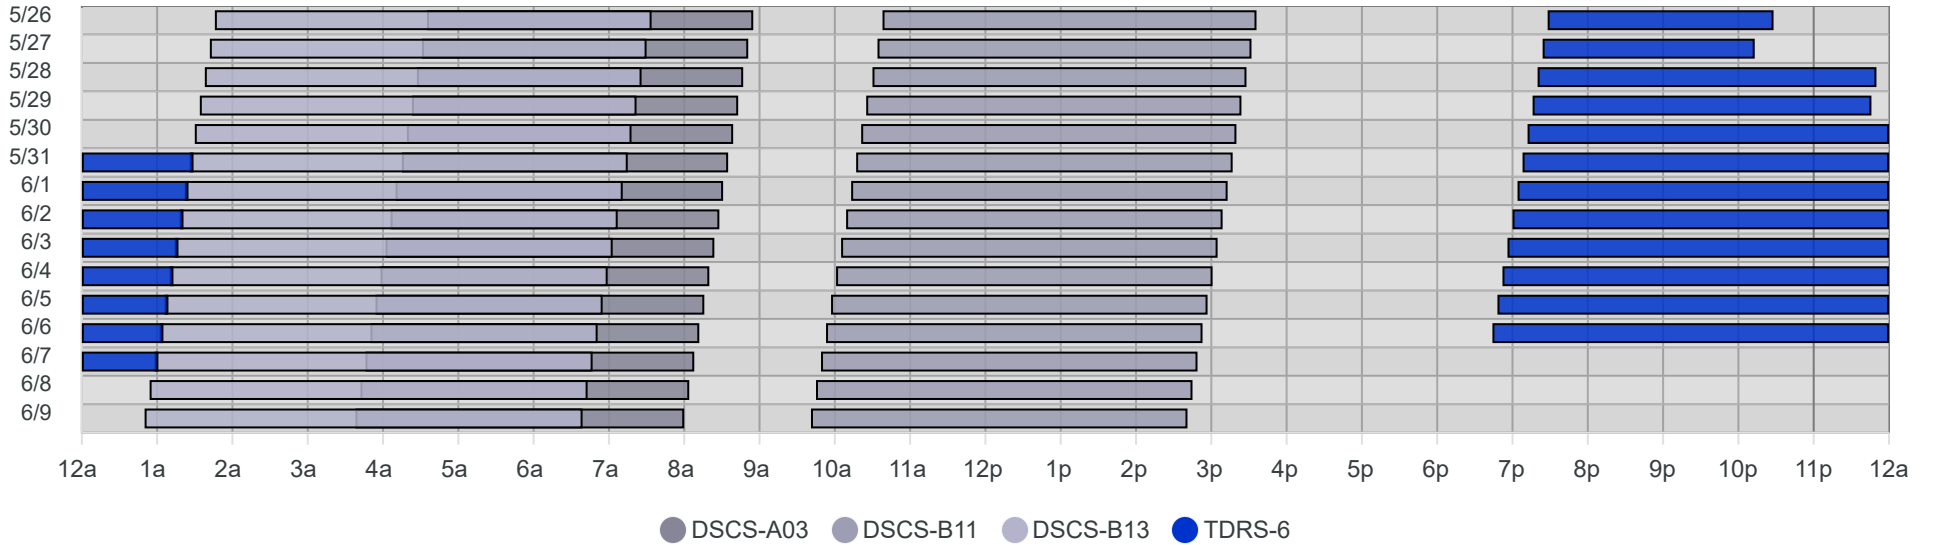

South Pole Satellite Schedule (MDT)

Date	TDRS-6 Pass 1			DSCS-B13 Pass 1			DSCS-B11 Pass 1			DSCS-A03 Pass 1		
	Start	End	Dur	Start	End	Dur	Start	End	Dur	Start	End	Dur
05/26/26	7:28 PM	10:28 PM	3:00	1:46 AM	7:34 AM	5:48	10:38 AM	3:36 PM	4:58	4:35 AM	8:55 AM	4:20
05/27/26	7:24 PM	10:13 PM	2:49	1:42 AM	7:30 AM	5:48	10:34 AM	3:32 PM	4:58	4:31 AM	8:51 AM	4:20
05/28/26	7:20 PM	11:50 PM	4:30	1:38 AM	7:26 AM	5:48	10:30 AM	3:28 PM	4:58	4:27 AM	8:46 AM	4:19
05/29/26	7:16 PM	11:46 PM	4:30	1:34 AM	7:22 AM	5:48	10:25 AM	3:24 PM	4:59	4:23 AM	8:43 AM	4:20
05/30/26	7:12 PM	May 31, 1:29 AM	6:17	1:30 AM	7:18 AM	5:48	10:21 AM	3:20 PM	4:59	4:19 AM	8:39 AM	4:20
05/31/26	7:08 PM	Jun 1, 1:25 AM	6:17	1:26 AM	7:15 AM	5:49	10:17 AM	3:17 PM	5:00	4:15 AM	8:35 AM	4:20
06/01/26	7:04 PM	Jun 2, 1:21 AM	6:17	1:22 AM	7:11 AM	5:49	10:13 AM	3:13 PM	5:00	4:10 AM	8:30 AM	4:20
06/02/26	7:00 PM	Jun 3, 1:17 AM	6:17	1:18 AM	7:07 AM	5:49	10:09 AM	3:09 PM	5:00	4:06 AM	8:28 AM	4:22
06/03/26	6:56 PM	Jun 4, 1:13 AM	6:17	1:14 AM	7:03 AM	5:49	10:05 AM	3:05 PM	5:00	4:02 AM	8:24 AM	4:22
06/04/26	6:52 PM	Jun 5, 1:09 AM	6:17	1:10 AM	6:59 AM	5:49	10:01 AM	3:01 PM	5:00	3:58 AM	8:20 AM	4:22
06/05/26	6:48 PM	Jun 6, 1:05 AM	6:17	1:06 AM	6:55 AM	5:49	9:57 AM	2:57 PM	5:00	3:54 AM	8:16 AM	4:22
06/06/26	6:44 PM	Jun 7, 1:01 AM	6:17	1:02 AM	6:51 AM	5:49	9:53 AM	2:53 PM	5:00	3:50 AM	8:12 AM	4:22
06/07/26	No Pass			12:58 AM	6:47 AM	5:49	9:49 AM	2:49 PM	5:00	3:46 AM	8:08 AM	4:22
06/08/26	No Pass			12:54 AM	6:43 AM	5:49	9:45 AM	2:45 PM	5:00	3:42 AM	8:04 AM	4:22
06/09/26	No Pass			12:50 AM	6:39 AM	5:49	9:41 AM	2:41 PM	5:00	3:38 AM	8:00 AM	4:22