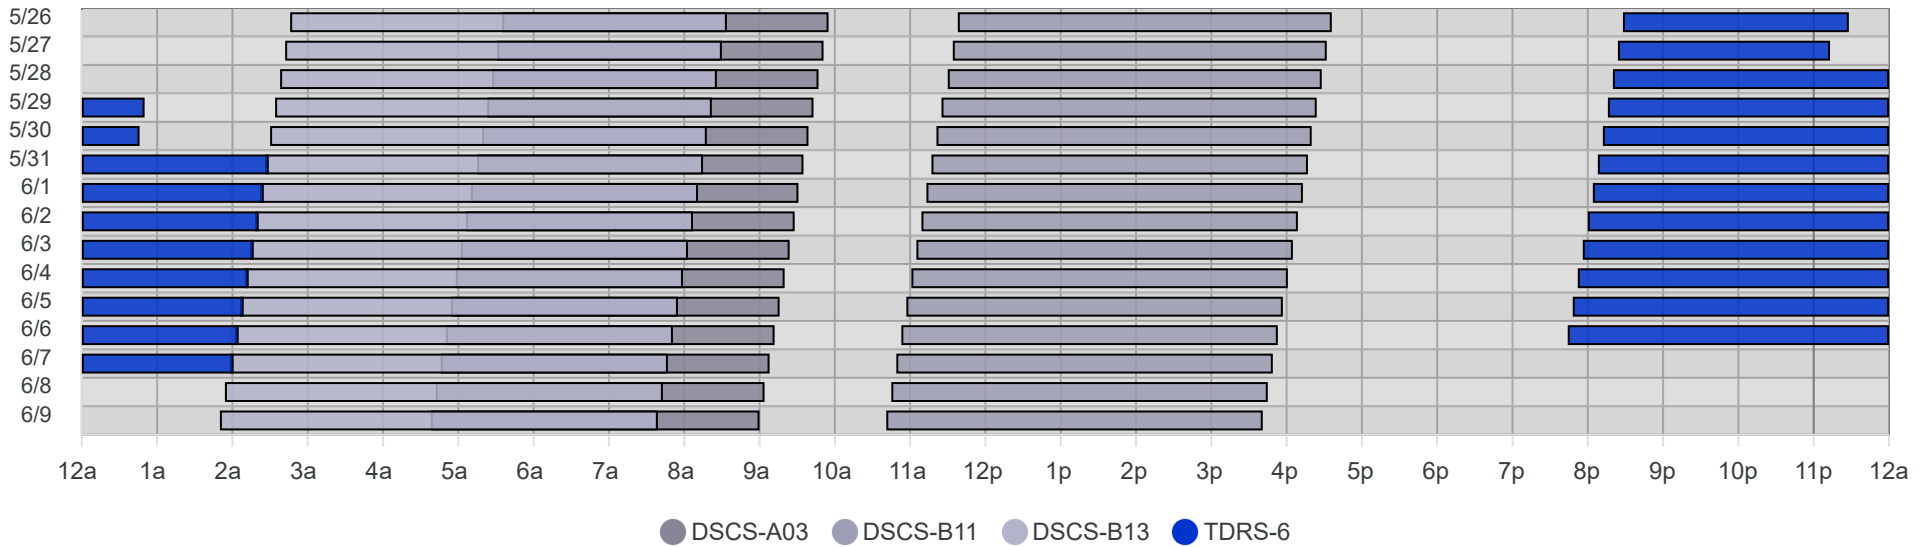

South Pole Satellite Schedule (CDT)

Date	TDRS-6 Pass 1			DSCS-B13 Pass 1			DSCS-B11 Pass 1			DSCS-A03 Pass 1		
	Start	End	Dur	Start	End	Dur	Start	End	Dur	Start	End	Dur
05/26/26	8:28 PM	11:28 PM	3:00	2:46 AM	8:34 AM	5:48	11:38 AM	4:36 PM	4:58	5:35 AM	9:55 AM	4:20
05/27/26	8:24 PM	11:13 PM	2:49	2:42 AM	8:30 AM	5:48	11:34 AM	4:32 PM	4:58	5:31 AM	9:51 AM	4:20
05/28/26	8:20 PM	May 29, 12:50 AM	4:30	2:38 AM	8:26 AM	5:48	11:30 AM	4:28 PM	4:58	5:27 AM	9:47 AM	4:20
05/29/26	8:16 PM	May 30, 12:46 AM	4:30	2:34 AM	8:22 AM	5:48	11:25 AM	4:24 PM	4:59	5:23 AM	9:43 AM	4:20
05/30/26	8:12 PM	May 31, 2:29 AM	6:17	2:30 AM	8:18 AM	5:48	11:21 AM	4:20 PM	4:59	5:19 AM	9:39 AM	4:20
05/31/26	8:08 PM	Jun 1, 2:25 AM	6:17	2:26 AM	8:15 AM	5:49	11:17 AM	4:17 PM	5:00	5:15 AM	9:35 AM	4:20
06/01/26	8:04 PM	Jun 2, 2:21 AM	6:17	2:22 AM	8:11 AM	5:49	11:13 AM	4:13 PM	5:00	5:10 AM	9:31 AM	4:21
06/02/26	8:00 PM	Jun 3, 2:17 AM	6:17	2:18 AM	8:07 AM	5:49	11:09 AM	4:09 PM	5:00	5:06 AM	9:28 AM	4:22
06/03/26	7:56 PM	Jun 4, 2:13 AM	6:17	2:14 AM	8:03 AM	5:49	11:05 AM	4:05 PM	5:00	5:02 AM	9:24 AM	4:22
06/04/26	7:52 PM	Jun 5, 2:09 AM	6:17	2:10 AM	7:59 AM	5:49	11:01 AM	4:01 PM	5:00	4:58 AM	9:20 AM	4:22
06/05/26	7:48 PM	Jun 6, 2:05 AM	6:17	2:06 AM	7:55 AM	5:49	10:57 AM	3:57 PM	5:00	4:54 AM	9:16 AM	4:22
06/06/26	7:44 PM	Jun 7, 2:01 AM	6:17	2:02 AM	7:51 AM	5:49	10:53 AM	3:53 PM	5:00	4:50 AM	9:12 AM	4:22
06/07/26	No Pass			1:58 AM	7:47 AM	5:49	10:49 AM	3:49 PM	5:00	4:46 AM	9:08 AM	4:22
06/08/26	No Pass			1:54 AM	7:43 AM	5:49	10:45 AM	3:45 PM	5:00	4:42 AM	9:04 AM	4:22
06/09/26	No Pass			1:50 AM	7:39 AM	5:49	10:41 AM	3:41 PM	5:00	4:38 AM	9:00 AM	4:22