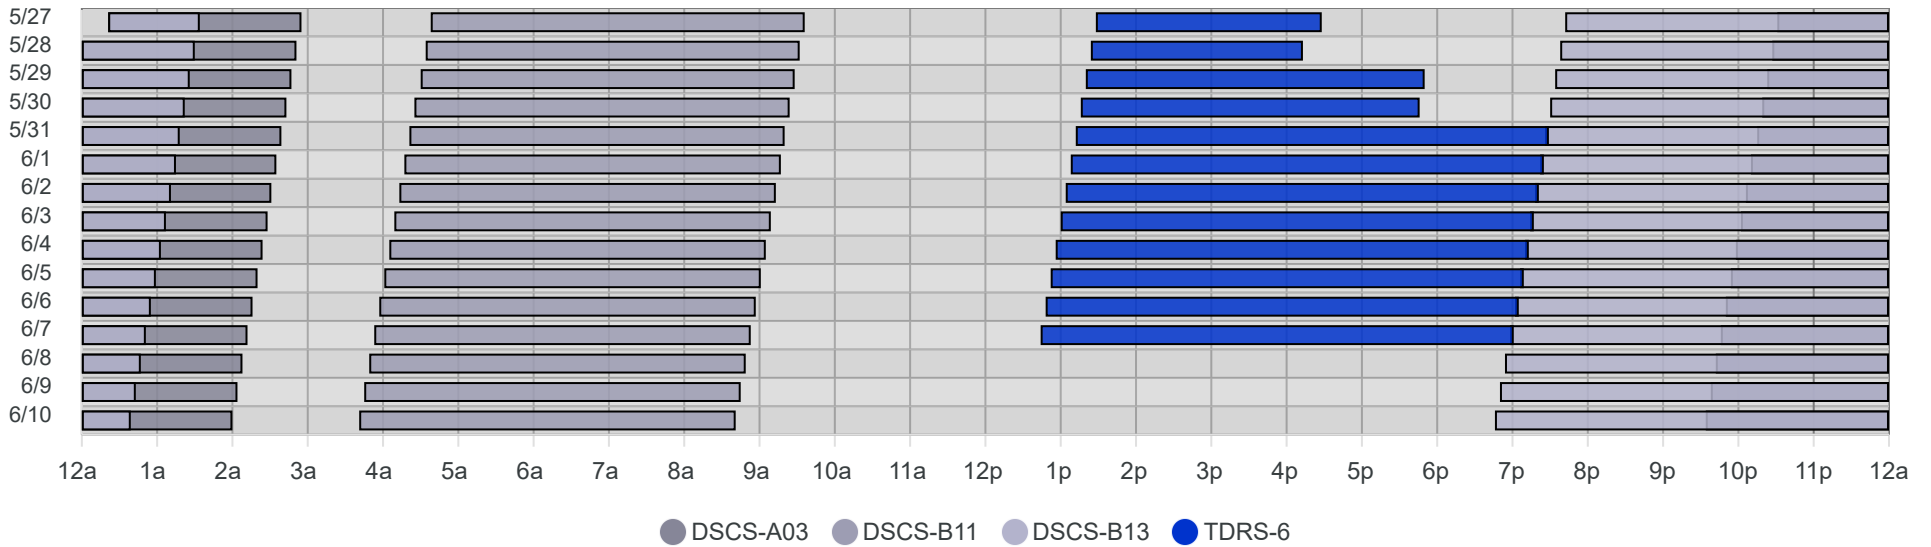

South Pole Satellite Schedule (NZST)

Date	TDRS-6 Pass 1			DSCS-B13 Pass 1			DSCS-B11 Pass 1			DSCS-A03 Pass 1		
	Start	End	Dur	Start	End	Dur	Start	End	Dur	Start	End	Dur
05/27/26	1:28 PM	4:28 PM	3:00	7:41 PM	May 28, 1:30 AM	5:48	4:38 AM	9:36 AM	4:58	10:31 PM	May 28, 2:51 AM	4:20
05/28/26	1:24 PM	4:13 PM	2:49	7:38 PM	May 29, 1:25 AM	5:47	4:34 AM	9:32 AM	4:58	10:27 PM	May 29, 2:47 AM	4:20
05/29/26	1:20 PM	5:50 PM	4:30	7:34 PM	May 30, 1:22 AM	5:48	4:30 AM	9:28 AM	4:58	10:22 PM	May 30, 2:43 AM	4:20
05/30/26	1:16 PM	5:46 PM	4:30	7:30 PM	May 31, 1:18 AM	5:48	4:25 AM	9:24 AM	4:59	10:19 PM	May 31, 2:39 AM	4:20
05/31/26	1:12 PM	7:29 PM	6:17	7:25 PM	Jun 1, 1:15 AM	5:49	4:21 AM	9:20 AM	4:59	10:15 PM	Jun 1, 2:35 AM	4:20
06/01/26	1:08 PM	7:25 PM	6:17	7:22 PM	Jun 2, 1:11 AM	5:49	4:17 AM	9:17 AM	5:00	10:10 PM	Jun 2, 2:31 AM	4:21
06/02/26	1:04 PM	7:21 PM	6:17	7:18 PM	Jun 3, 1:07 AM	5:49	4:13 AM	9:13 AM	5:00	10:06 PM	Jun 3, 2:28 AM	4:22
06/03/26	1:00 PM	7:17 PM	6:17	7:14 PM	Jun 4, 1:03 AM	5:49	4:09 AM	9:09 AM	5:00	10:02 PM	Jun 4, 2:24 AM	4:22
06/04/26	12:56 PM	7:13 PM	6:17	7:10 PM	Jun 5, 12:59 AM	5:49	4:05 AM	9:05 AM	5:00	9:58 PM	Jun 5, 2:20 AM	4:22
06/05/26	12:52 PM	7:09 PM	6:17	7:06 PM	Jun 6, 12:55 AM	5:49	4:01 AM	9:01 AM	5:00	9:54 PM	Jun 6, 2:16 AM	4:22
06/06/26	12:48 PM	7:05 PM	6:17	7:02 PM	Jun 7, 12:51 AM	5:49	3:57 AM	8:57 AM	5:00	9:50 PM	Jun 7, 2:12 AM	4:22
06/07/26	12:44 PM	7:01 PM	6:17	6:58 PM	Jun 8, 12:47 AM	5:49	3:53 AM	8:53 AM	5:00	9:46 PM	Jun 8, 2:07 AM	4:21
06/08/26	No Pass			6:54 PM	Jun 9, 12:43 AM	5:49	3:49 AM	8:49 AM	5:00	9:42 PM	Jun 9, 2:04 AM	4:22
06/09/26	No Pass			6:50 PM	Jun 10, 12:39 AM	5:49	3:45 AM	8:45 AM	5:00	9:38 PM	Jun 10, 2:00 AM	4:22
06/10/26	No Pass			6:46 PM	Jun 11, 12:35 AM	5:49	3:41 AM	8:41 AM	5:00	9:34 PM	Jun 11, 1:56 AM	4:22