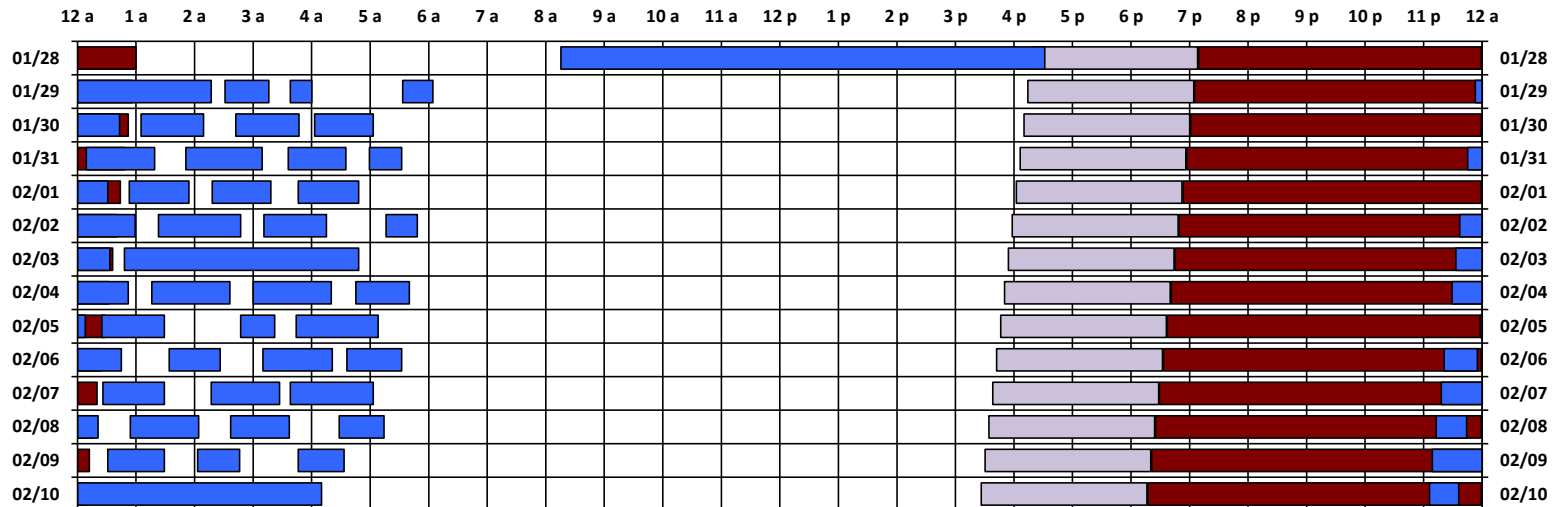

You are viewing the satellite schedule in New Zealand Time. Daylight saving time, when applicable, is included.

SPTR
Skynet
DSCS

South Pole Satellite Schedule

Date	SPTR Pass 1			SPTR Pass 2			SPTR Pass 3			SPTR Pass 4			SPTR Pass 5			Total Dur	DSCS Pass		Skynet Pass	
	Start	End	Dur	Start	End	Dur	Start	End	Dur	Start	End	Dur	Start	End	Dur		Start	End	Start	End
01/28/18	11:59 P	12:00 A*	0:01	No Pass	No Pass	No Pass	No Pass	No Pass	No Pass	No Pass	No Pass	No Pass	No Pass	No Pass	No Pass	0:01	4:19 P	7:09 P	7:10 P	1:00 A
01/29/18	12:00 A*	2:17 A	2:17	2:31 A	3:16 A	0:45	3:38 A	4:00 A	0:22	5:33 A	6:04 A	0:31	11:52 P	12:00 A*	0:08	4:03	4:15 P	7:05 P	7:06 P	12:56 A
01/30/18	12:00 A*	12:43 A	0:43	1:05 A	2:09 A	1:04	2:42 A	3:47 A	1:05	4:03 A	5:03 A	1:00	No Pass	No Pass	No Pass	3:52	4:11 P	7:01 P	7:02 P	12:52 A
01/31/18	12:09 A	1:19 A	1:10	1:51 A	3:09 A	1:18	3:36 A	4:35 A	0:59	4:59 A	5:32 A	0:33	11:44 P	12:00 A*	0:16	4:16	4:07 P	6:57 P	6:58 P	12:48 A
02/01/18	12:00 A*	12:31 A	0:31	12:53 A	1:54 A	1:01	2:18 A	3:18 A	1:00	3:46 A	4:48 A	1:02	11:59 P	12:00 A*	0:01	3:35	4:03 P	6:53 P	6:54 P	12:44 A
02/02/18	12:00 A*	12:59 A	0:59	1:23 A	2:47 A	1:24	3:11 A	4:15 A	1:04	5:16 A	5:48 A	0:32	11:36 P	12:00 A*	0:24	4:23	3:59 P	6:49 P	6:50 P	12:40 A
02/03/18	12:00 A*	12:33 A	0:33	12:48 A	4:48 A	4:00	11:32 P	12:00 A*	0:28	No Pass	No Pass	No Pass	No Pass	No Pass	No Pass	5:01	3:55 P	6:45 P	6:46 P	12:36 A
02/04/18	12:00 A*	12:52 A	0:52	1:16 A	2:36 A	1:20	3:00 A	4:20 A	1:20	4:45 A	5:40 A	0:55	11:28 P	12:00 A*	0:32	4:59	3:51 P	6:41 P	6:42 P	12:32 A
02/05/18	12:00 A*	12:08 A	0:08	12:25 A	1:29 A	1:04	2:47 A	3:22 A	0:35	3:44 A	5:08 A	1:24	11:57 P	12:00 A*	0:03	3:14	3:47 P	6:37 P	6:38 P	12:28 A
02/06/18	12:00 A*	12:45 A	0:45	1:34 A	2:26 A	0:52	3:10 A	4:21 A	1:11	4:36 A	5:32 A	0:56	11:20 P	11:54 P	0:34	4:18	3:43 P	6:33 P	6:34 P	12:24 A
02/07/18	12:26 A	1:29 A	1:03	2:17 A	3:27 A	1:10	3:38 A	5:03 A	1:25	11:17 P	12:00 A*	0:43	No Pass	No Pass	No Pass	4:21	3:39 P	6:29 P	6:30 P	12:20 A
02/08/18	12:00 A*	12:21 A	0:21	12:54 A	2:04 A	1:10	2:37 A	3:37 A	1:00	4:28 A	5:14 A	0:46	11:12 P	11:43 P	0:31	3:48	3:35 P	6:25 P	6:26 P	12:16 A
02/09/18	12:31 A	1:29 A	0:58	2:03 A	2:46 A	0:43	3:46 A	4:33 A	0:47	11:08 P	12:00 A*	0:52	No Pass	No Pass	No Pass	3:20	3:31 P	6:21 P	6:22 P	12:12 A
02/10/18	12:00 A*	4:10 A	4:10	11:05 P	11:35 P	0:30	No Pass	No Pass	No Pass	No Pass	No Pass	No Pass	No Pass	No Pass	No Pass	4:40	3:27 P	6:17 P	6:18 P	12:08 A

* Pass continues from previous or into next day.

† An additional pass occurs on this day, not shown on the schedule. Refer to CEL text file for details.