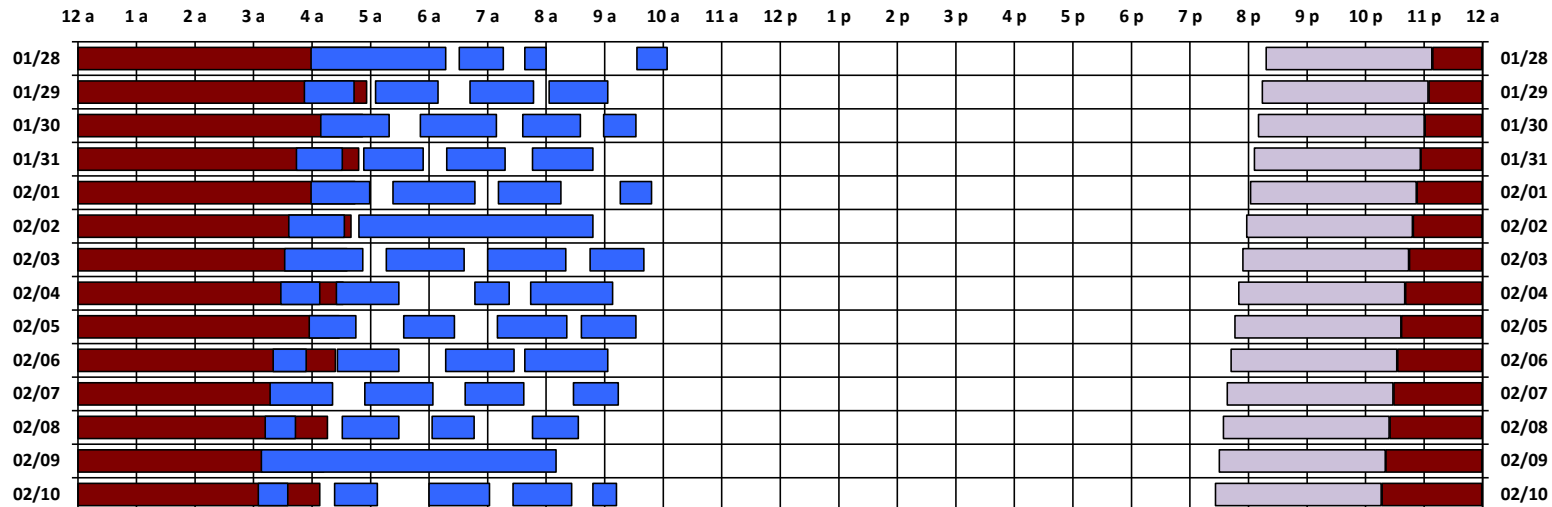

You are viewing the satellite schedule in Mountain Time. Daylight saving time, when applicable, is included.

SPTR
Skynet
DSCS

South Pole Satellite Schedule

Date	SPTR Pass 1			SPTR Pass 2			SPTR Pass 3			SPTR Pass 4			SPTR Pass 5			Total Dur	DSCS Pass		Skynet Pass	
	Start	End	Dur	Start	End	Dur	Start	End	Dur	Start	End	Dur	Start	End	Dur		Start	End	Start	End
01/28/18	3:59 A	6:17 A	2:18	6:31 A	7:16 A	0:45	7:38 A	8:00 A	0:22	9:33 A	10:04 A	0:31	No Pass	No Pass	No Pass	3:56	8:19 P	11:09 P	11:10 P	5:00 A
01/29/18	3:52 A	4:43 A	0:51	5:05 A	6:09 A	1:04	6:42 A	7:47 A	1:05	8:03 A	9:03 A	1:00	No Pass	No Pass	No Pass	4:00	8:15 P	11:05 P	11:06 P	4:56 A
01/30/18	4:09 A	5:19 A	1:10	5:51 A	7:09 A	1:18	7:36 A	8:35 A	0:59	8:59 A	9:32 A	0:33	No Pass	No Pass	No Pass	4:00	8:11 P	11:01 P	11:02 P	4:52 A
01/31/18	3:44 A	4:31 A	0:47	4:53 A	5:54 A	1:01	6:18 A	7:18 A	1:00	7:46 A	8:48 A	1:02	No Pass	No Pass	No Pass	3:50	8:07 P	10:57 P	10:58 P	4:48 A
02/01/18	3:59 A	4:59 A	1:00	5:23 A	6:47 A	1:24	7:11 A	8:15 A	1:04	9:16 A	9:48 A	0:32	No Pass	No Pass	No Pass	4:00	8:03 P	10:53 P	10:54 P	4:44 A
02/02/18	3:36 A	4:33 A	0:57	4:48 A	8:48 A	4:00	No Pass	No Pass	No Pass	No Pass	No Pass	No Pass	No Pass	No Pass	No Pass	4:57	7:59 P	10:49 P	10:50 P	4:40 A
02/03/18	3:32 A	4:52 A	1:20	5:16 A	6:36 A	1:20	7:00 A	8:20 A	1:20	8:45 A	9:40 A	0:55	No Pass	No Pass	No Pass	4:55	7:55 P	10:45 P	10:46 P	4:36 A
02/04/18	3:28 A	4:08 A	0:40	4:25 A	5:29 A	1:04	6:47 A	7:22 A	0:35	7:44 A	9:08 A	1:24	No Pass	No Pass	No Pass	3:43	7:51 P	10:41 P	10:42 P	4:32 A
02/05/18	3:57 A	4:45 A	0:48	5:34 A	6:26 A	0:52	7:10 A	8:21 A	1:11	8:36 A	9:32 A	0:56	No Pass	No Pass	No Pass	3:47	7:47 P	10:37 P	10:38 P	4:28 A
02/06/18	3:20 A	3:54 A	0:34	4:26 A	5:29 A	1:03	6:17 A	7:27 A	1:10	7:38 A	9:03 A	1:25	No Pass	No Pass	No Pass	4:12	7:43 P	10:33 P	10:34 P	4:24 A
02/07/18	3:17 A	4:21 A	1:04	4:54 A	6:04 A	1:10	6:37 A	7:37 A	1:00	8:28 A	9:14 A	0:46	No Pass	No Pass	No Pass	4:00	7:39 P	10:29 P	10:30 P	4:20 A
02/08/18	3:12 A	3:43 A	0:31	4:31 A	5:29 A	0:58	6:03 A	6:46 A	0:43	7:46 A	8:33 A	0:47	No Pass	No Pass	No Pass	2:59	7:35 P	10:25 P	10:26 P	4:16 A
02/09/18	3:08 A	8:10 A	5:02	No Pass	No Pass	No Pass	No Pass	No Pass	No Pass	No Pass	No Pass	No Pass	No Pass	No Pass	No Pass	5:02	7:31 P	10:21 P	10:22 P	4:12 A
02/10/18	3:05 A	3:35 A	0:30	4:23 A	5:07 A	0:44	6:00 A	7:02 A	1:02	7:26 A	8:26 A	1:00	8:48 A	9:12 A	0:24	3:40	7:27 P	10:17 P	10:18 P	4:08 A

* Pass continues from previous or into next day.

† An additional pass occurs on this day, not shown on the schedule. Refer to CEL text file for details.

Schedule updated on 02/02/18