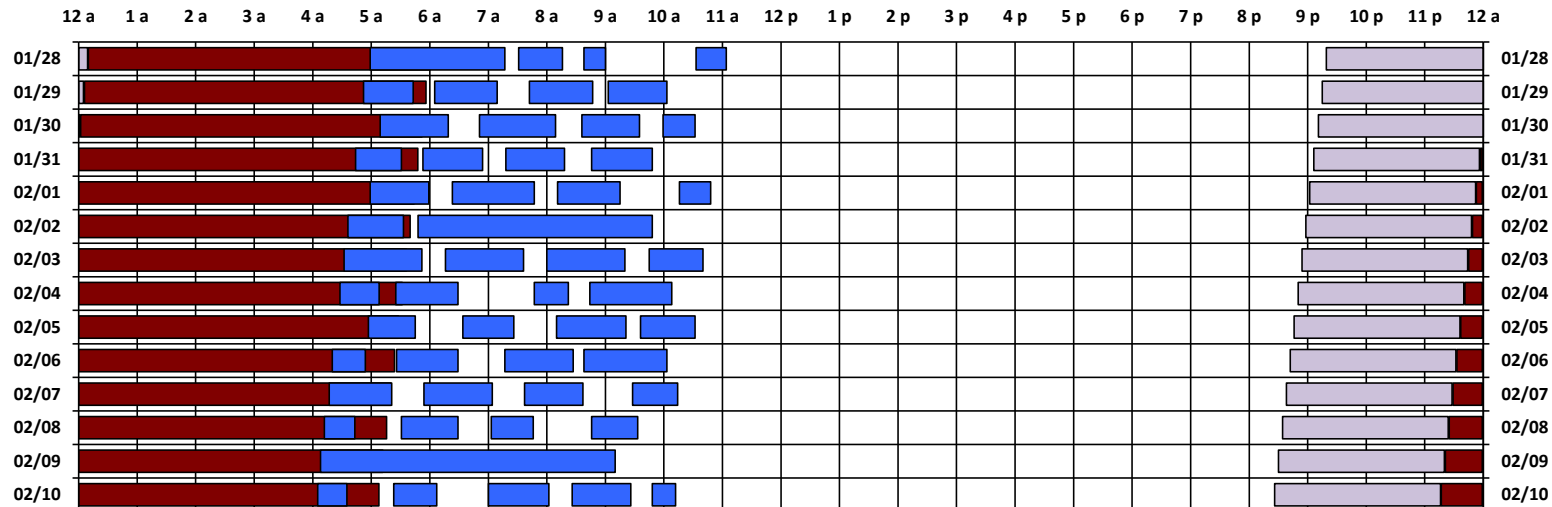

You are viewing the satellite schedule in Central Time. Daylight saving time, when applicable, is included.

SPTR
Skynet
DSCS

South Pole Satellite Schedule

Date	SPTR Pass 1			SPTR Pass 2			SPTR Pass 3			SPTR Pass 4			SPTR Pass 5			Total Dur	DSCS Pass		Skynet Pass	
	Start	End	Dur	Start	End	Dur	Start	End	Dur	Start	End	Dur	Start	End	Dur		Start	End	Start	End
01/28/18	4:59 A	7:17 A	2:18	7:31 A	8:16 A	0:45	8:38 A	9:00 A	0:22	10:33 A	11:04 A	0:31	No Pass	No Pass	No Pass	3:56	9:19 P	12:09 A	12:10 A	6:00 A
01/29/18	4:52 A	5:43 A	0:51	6:05 A	7:09 A	1:04	7:42 A	8:47 A	1:05	9:03 A	10:03 A	1:00	No Pass	No Pass	No Pass	4:00	9:15 P	12:05 A	12:06 A	5:56 A
01/30/18	5:09 A	6:19 A	1:10	6:51 A	8:09 A	1:18	8:36 A	9:35 A	0:59	9:59 A	10:32 A	0:33	No Pass	No Pass	No Pass	4:00	9:11 P	12:01 A	12:02 A	5:52 A
01/31/18	4:44 A	5:31 A	0:47	5:53 A	6:54 A	1:01	7:18 A	8:18 A	1:00	8:46 A	9:48 A	1:02	No Pass	No Pass	No Pass	3:50	9:07 P	11:57 P	11:58 P	5:48 A
02/01/18	4:59 A	5:59 A	1:00	6:23 A	7:47 A	1:24	8:11 A	9:15 A	1:04	10:16 A	10:48 A	0:32	No Pass	No Pass	No Pass	4:00	9:03 P	11:53 P	11:54 P	5:44 A
02/02/18	4:36 A	5:33 A	0:57	5:48 A	9:48 A	4:00	No Pass	No Pass	No Pass	No Pass	No Pass	No Pass	No Pass	No Pass	No Pass	4:57	8:59 P	11:49 P	11:50 P	5:40 A
02/03/18	4:32 A	5:52 A	1:20	6:16 A	7:36 A	1:20	8:00 A	9:20 A	1:20	9:45 A	10:40 A	0:55	No Pass	No Pass	No Pass	4:55	8:55 P	11:45 P	11:46 P	5:36 A
02/04/18	4:28 A	5:08 A	0:40	5:25 A	6:29 A	1:04	7:47 A	8:22 A	0:35	8:44 A	10:08 A	1:24	No Pass	No Pass	No Pass	3:43	8:51 P	11:41 P	11:42 P	5:32 A
02/05/18	4:57 A	5:45 A	0:48	6:34 A	7:26 A	0:52	8:10 A	9:21 A	1:11	9:36 A	10:32 A	0:56	No Pass	No Pass	No Pass	3:47	8:47 P	11:37 P	11:38 P	5:28 A
02/06/18	4:20 A	4:54 A	0:34	5:26 A	6:29 A	1:03	7:17 A	8:27 A	1:10	8:38 A	10:03 A	1:25	No Pass	No Pass	No Pass	4:12	8:43 P	11:33 P	11:34 P	5:24 A
02/07/18	4:17 A	5:21 A	1:04	5:54 A	7:04 A	1:10	7:37 A	8:37 A	1:00	9:28 A	10:14 A	0:46	No Pass	No Pass	No Pass	4:00	8:39 P	11:29 P	11:30 P	5:20 A
02/08/18	4:12 A	4:43 A	0:31	5:31 A	6:29 A	0:58	7:03 A	7:46 A	0:43	8:46 A	9:33 A	0:47	No Pass	No Pass	No Pass	2:59	8:35 P	11:25 P	11:26 P	5:16 A
02/09/18	4:08 A	9:10 A	5:02	No Pass	No Pass	No Pass	No Pass	No Pass	No Pass	No Pass	No Pass	No Pass	No Pass	No Pass	No Pass	5:02	8:31 P	11:21 P	11:22 P	5:12 A
02/10/18	4:05 A	4:35 A	0:30	5:23 A	6:07 A	0:44	7:00 A	8:02 A	1:02	8:26 A	9:26 A	1:00	9:48 A	10:12 A	0:24	3:40	8:27 P	11:17 P	11:18 P	5:08 A

* Pass continues from previous or into next day.

† An additional pass occurs on this day, not shown on the schedule. Refer to CEL text file for details.

Schedule updated on 02/02/18