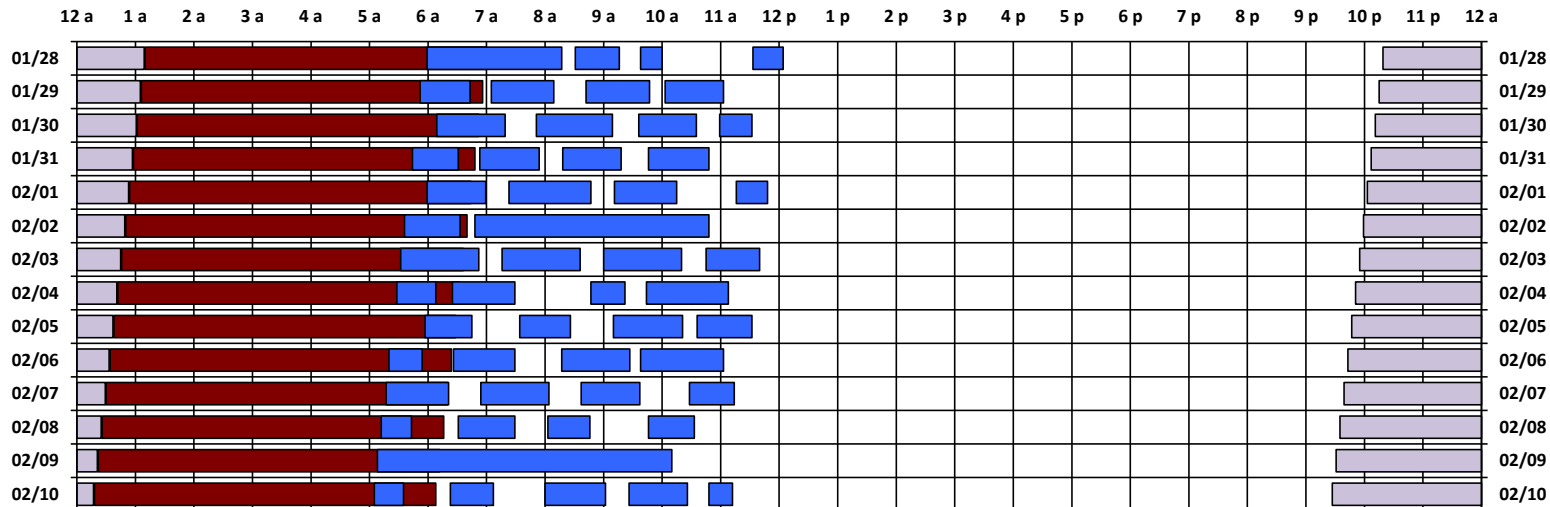

You are viewing the satellite schedule in Eastern Time. Daylight saving time, when applicable, is included.

SPTR
Skynet
DSCS

South Pole Satellite Schedule

Date	SPTR Pass 1			SPTR Pass 2			SPTR Pass 3			SPTR Pass 4			SPTR Pass 5			Total Dur	DSCS Pass		Skynet Pass	
	Start	End	Dur	Start	End	Dur	Start	End	Dur	Start	End	Dur	Start	End	Dur		Start	End	Start	End
01/28/18	5:59 A	8:17 A	2:18	8:31 A	9:16 A	0:45	9:38 A	10:00 A	0:22	11:33 A	12:04 P	0:31	No Pass	No Pass	No Pass	3:56	10:19 P	1:09 A	1:10 A	7:00 A
01/29/18	5:52 A	6:43 A	0:51	7:05 A	8:09 A	1:04	8:42 A	9:47 A	1:05	10:03 A	11:03 A	1:00	No Pass	No Pass	No Pass	4:00	10:15 P	1:05 A	1:06 A	6:56 A
01/30/18	6:09 A	7:19 A	1:10	7:51 A	9:09 A	1:18	9:36 A	10:35 A	0:59	10:59 A	11:32 A	0:33	No Pass	No Pass	No Pass	4:00	10:11 P	1:01 A	1:02 A	6:52 A
01/31/18	5:44 A	6:31 A	0:47	6:53 A	7:54 A	1:01	8:18 A	9:18 A	1:00	9:46 A	10:48 A	1:02	No Pass	No Pass	No Pass	3:50	10:07 P	12:57 A	12:58 A	6:48 A
02/01/18	5:59 A	6:59 A	1:00	7:23 A	8:47 A	1:24	9:11 A	10:15 A	1:04	11:16 A	11:48 A	0:32	No Pass	No Pass	No Pass	4:00	10:03 P	12:53 A	12:54 A	6:44 A
02/02/18	5:36 A	6:33 A	0:57	6:48 A	10:48 A	4:00	No Pass	No Pass	No Pass	No Pass	No Pass	No Pass	No Pass	No Pass	No Pass	4:57	9:59 P	12:49 A	12:50 A	6:40 A
02/03/18	5:32 A	6:52 A	1:20	7:16 A	8:36 A	1:20	9:00 A	10:20 A	1:20	10:45 A	11:40 A	0:55	No Pass	No Pass	No Pass	4:55	9:55 P	12:45 A	12:46 A	6:36 A
02/04/18	5:28 A	6:08 A	0:40	6:25 A	7:29 A	1:04	8:47 A	9:22 A	0:35	9:44 A	11:08 A	1:24	No Pass	No Pass	No Pass	3:43	9:51 P	12:41 A	12:42 A	6:32 A
02/05/18	5:57 A	6:45 A	0:48	7:34 A	8:26 A	0:52	9:10 A	10:21 A	1:11	10:36 A	11:32 A	0:56	No Pass	No Pass	No Pass	3:47	9:47 P	12:37 A	12:38 A	6:28 A
02/06/18	5:20 A	5:54 A	0:34	6:26 A	7:29 A	1:03	8:17 A	9:27 A	1:10	9:38 A	11:03 A	1:25	No Pass	No Pass	No Pass	4:12	9:43 P	12:33 A	12:34 A	6:24 A
02/07/18	5:17 A	6:21 A	1:04	6:54 A	8:04 A	1:10	8:37 A	9:37 A	1:00	10:28 A	11:14 A	0:46	No Pass	No Pass	No Pass	4:00	9:39 P	12:29 A	12:30 A	6:20 A
02/08/18	5:12 A	5:43 A	0:31	6:31 A	7:29 A	0:58	8:03 A	8:46 A	0:43	9:46 A	10:33 A	0:47	No Pass	No Pass	No Pass	2:59	9:35 P	12:25 A	12:26 A	6:16 A
02/09/18	5:08 A	10:10 A	5:02	No Pass	No Pass	No Pass	No Pass	No Pass	No Pass	No Pass	No Pass	No Pass	No Pass	No Pass	No Pass	5:02	9:31 P	12:21 A	12:22 A	6:12 A
02/10/18	5:05 A	5:35 A	0:30	6:23 A	7:07 A	0:44	8:00 A	9:02 A	1:02	9:26 A	10:26 A	1:00	10:48 A	11:12 A	0:24	3:40	9:27 P	12:17 A	12:18 A	6:08 A

* Pass continues from previous or into next day.

† An additional pass occurs on this day, not shown on the schedule. Refer to CEL text file for details.

Schedule updated on 02/02/18