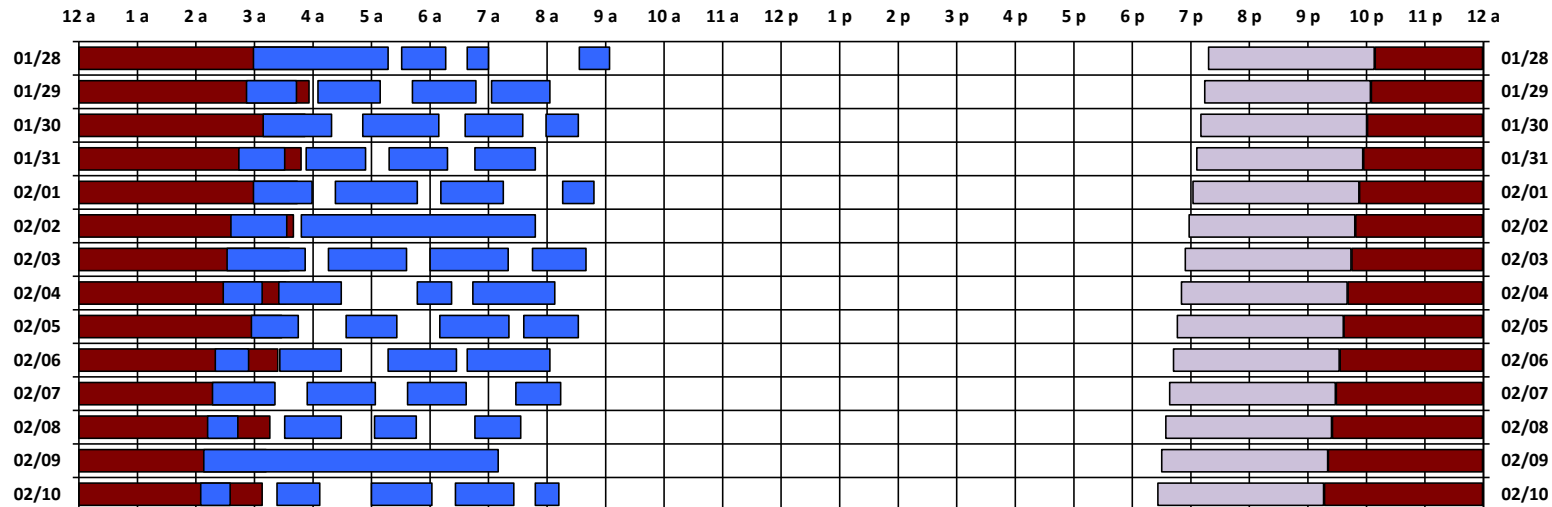

You are viewing the satellite schedule in Pacific Time. Daylight saving time, when applicable, is included.

SPTR
Skynet
DSCS

South Pole Satellite Schedule

Date	SPTR Pass 1			SPTR Pass 2			SPTR Pass 3			SPTR Pass 4			SPTR Pass 5			Total Dur	DSCS Pass		Skynet Pass	
	Start	End	Dur	Start	End	Dur	Start	End	Dur	Start	End	Dur	Start	End	Dur		Start	End	Start	End
01/28/18	2:59 A	5:17 A	2:18	5:31 A	6:16 A	0:45	6:38 A	7:00 A	0:22	8:33 A	9:04 A	0:31	No Pass	No Pass	No Pass	3:56	7:19 P	10:09 P	10:10 P	4:00 A
01/29/18	2:52 A	3:43 A	0:51	4:05 A	5:09 A	1:04	5:42 A	6:47 A	1:05	7:03 A	8:03 A	1:00	No Pass	No Pass	No Pass	4:00	7:15 P	10:05 P	10:06 P	3:56 A
01/30/18	3:09 A	4:19 A	1:10	4:51 A	6:09 A	1:18	6:36 A	7:35 A	0:59	7:59 A	8:32 A	0:33	No Pass	No Pass	No Pass	4:00	7:11 P	10:01 P	10:02 P	3:52 A
01/31/18	2:44 A	3:31 A	0:47	3:53 A	4:54 A	1:01	5:18 A	6:18 A	1:00	6:46 A	7:48 A	1:02	No Pass	No Pass	No Pass	3:50	7:07 P	9:57 P	9:58 P	3:48 A
02/01/18	2:59 A	3:59 A	1:00	4:23 A	5:47 A	1:24	6:11 A	7:15 A	1:04	8:16 A	8:48 A	0:32	No Pass	No Pass	No Pass	4:00	7:03 P	9:53 P	9:54 P	3:44 A
02/02/18	2:36 A	3:33 A	0:57	3:48 A	7:48 A	4:00	No Pass	No Pass	No Pass	No Pass	No Pass	No Pass	No Pass	No Pass	No Pass	4:57	6:59 P	9:49 P	9:50 P	3:40 A
02/03/18	2:32 A	3:52 A	1:20	4:16 A	5:36 A	1:20	6:00 A	7:20 A	1:20	7:45 A	8:40 A	0:55	No Pass	No Pass	No Pass	4:55	6:55 P	9:45 P	9:46 P	3:36 A
02/04/18	2:28 A	3:08 A	0:40	3:25 A	4:29 A	1:04	5:47 A	6:22 A	0:35	6:44 A	8:08 A	1:24	No Pass	No Pass	No Pass	3:43	6:51 P	9:41 P	9:42 P	3:32 A
02/05/18	2:57 A	3:45 A	0:48	4:34 A	5:26 A	0:52	6:10 A	7:21 A	1:11	7:36 A	8:32 A	0:56	No Pass	No Pass	No Pass	3:47	6:47 P	9:37 P	9:38 P	3:28 A
02/06/18	2:20 A	2:54 A	0:34	3:26 A	4:29 A	1:03	5:17 A	6:27 A	1:10	6:38 A	8:03 A	1:25	No Pass	No Pass	No Pass	4:12	6:43 P	9:33 P	9:34 P	3:24 A
02/07/18	2:17 A	3:21 A	1:04	3:54 A	5:04 A	1:10	5:37 A	6:37 A	1:00	7:28 A	8:14 A	0:46	No Pass	No Pass	No Pass	4:00	6:39 P	9:29 P	9:30 P	3:20 A
02/08/18	2:12 A	2:43 A	0:31	3:31 A	4:29 A	0:58	5:03 A	5:46 A	0:43	6:46 A	7:33 A	0:47	No Pass	No Pass	No Pass	2:59	6:35 P	9:25 P	9:26 P	3:16 A
02/09/18	2:08 A	7:10 A	5:02	No Pass	No Pass	No Pass	No Pass	No Pass	No Pass	No Pass	No Pass	No Pass	No Pass	No Pass	No Pass	5:02	6:31 P	9:21 P	9:22 P	3:12 A
02/10/18	2:05 A	2:35 A	0:30	3:23 A	4:07 A	0:44	5:00 A	6:02 A	1:02	6:26 A	7:26 A	1:00	7:48 A	8:12 A	0:24	3:40	6:27 P	9:17 P	9:18 P	3:08 A

* Pass continues from previous or into next day.

† An additional pass occurs on this day, not shown on the schedule. Refer to CEL text file for details.

Schedule updated on 02/02/18