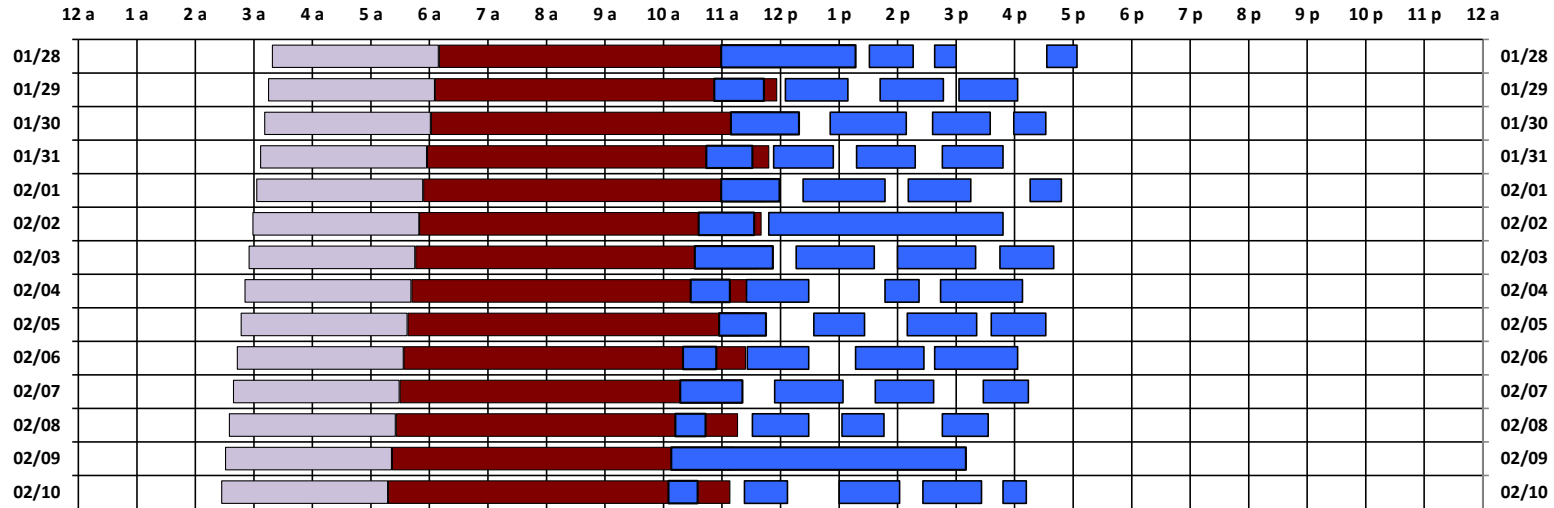

### South Pole Satellite Schedule

Date	SPTR Pass 1			SPTR Pass 2			SPTR Pass 3			SPTR Pass 4			SPTR Pass 5			Total Dur	DSCS Pass		Skynet Pass	
	Start	End	Dur	Start	End	Dur	Start	End	Dur	Start	End	Dur	Start	End	Dur		Start	End	Start	End
01/28/18	10:59 A	1:17 P	2:18	1:31 P	2:16 P	0:45	2:38 P	3:00 P	0:22	4:33 P	5:04 P	0:31	No Pass	No Pass	No Pass	3:56	3:19 A	6:09 A	6:10 A	12:00 P
01/29/18	10:52 A	11:43 A	0:51	12:05 P	1:09 P	1:04	1:42 P	2:47 P	1:05	3:03 P	4:03 P	1:00	No Pass	No Pass	No Pass	4:00	3:15 A	6:05 A	6:06 A	11:56 A
01/30/18	11:09 A	12:19 P	1:10	12:51 P	2:09 P	1:18	2:36 P	3:35 P	0:59	3:59 P	4:32 P	0:33	No Pass	No Pass	No Pass	4:00	3:11 A	6:01 A	6:02 A	11:52 A
01/31/18	10:44 A	11:31 A	0:47	11:53 A	12:54 P	1:01	1:18 P	2:18 P	1:00	2:46 P	3:48 P	1:02	No Pass	No Pass	No Pass	3:50	3:07 A	5:57 A	5:58 A	11:48 A
02/01/18	10:59 A	11:59 A	1:00	12:23 P	1:47 P	1:24	2:11 P	3:15 P	1:04	4:16 P	4:48 P	0:32	No Pass	No Pass	No Pass	4:00	3:03 A	5:53 A	5:54 A	11:44 A
02/02/18	10:36 A	11:33 A	0:57	11:48 A	3:48 P	4:00	No Pass	No Pass	No Pass	No Pass	No Pass	No Pass	No Pass	No Pass	No Pass	4:57	2:59 A	5:49 A	5:50 A	11:40 A
02/03/18	10:32 A	11:52 A	1:20	12:16 P	1:36 P	1:20	2:00 P	3:20 P	1:20	3:45 P	4:40 P	0:55	No Pass	No Pass	No Pass	4:55	2:55 A	5:45 A	5:46 A	11:36 A
02/04/18	10:28 A	11:08 A	0:40	11:25 A	12:29 P	1:04	1:47 P	2:22 P	0:35	2:44 P	4:08 P	1:24	No Pass	No Pass	No Pass	3:43	2:51 A	5:41 A	5:42 A	11:32 A
02/05/18	10:57 A	11:45 A	0:48	12:34 P	1:26 P	0:52	2:10 P	3:21 P	1:11	3:36 P	4:32 P	0:56	No Pass	No Pass	No Pass	3:47	2:47 A	5:37 A	5:38 A	11:28 A
02/06/18	10:20 A	10:54 A	0:34	11:26 A	12:29 P	1:03	1:17 P	2:27 P	1:10	2:38 P	4:03 P	1:25	No Pass	No Pass	No Pass	4:12	2:43 A	5:33 A	5:34 A	11:24 A
02/07/18	10:17 A	11:21 A	1:04	11:54 A	1:04 P	1:10	1:37 P	2:37 P	1:00	3:28 P	4:14 P	0:46	No Pass	No Pass	No Pass	4:00	2:39 A	5:29 A	5:30 A	11:20 A
02/08/18	10:12 A	10:43 A	0:31	11:31 A	12:29 P	0:58	1:03 P	1:46 P	0:43	2:46 P	3:33 P	0:47	No Pass	No Pass	No Pass	2:59	2:35 A	5:25 A	5:26 A	11:16 A
02/09/18	10:08 A	3:10 P	5:02	No Pass	No Pass	No Pass	No Pass	No Pass	No Pass	No Pass	No Pass	No Pass	No Pass	No Pass	No Pass	5:02	2:31 A	5:21 A	5:22 A	11:12 A
02/10/18	10:05 A	10:35 A	0:30	11:23 A	12:07 P	0:44	1:00 P	2:02 P	1:02	2:26 P	3:26 P	1:00	3:48 P	4:12 P	0:24	3:40	2:27 A	5:17 A	5:18 A	11:08 A