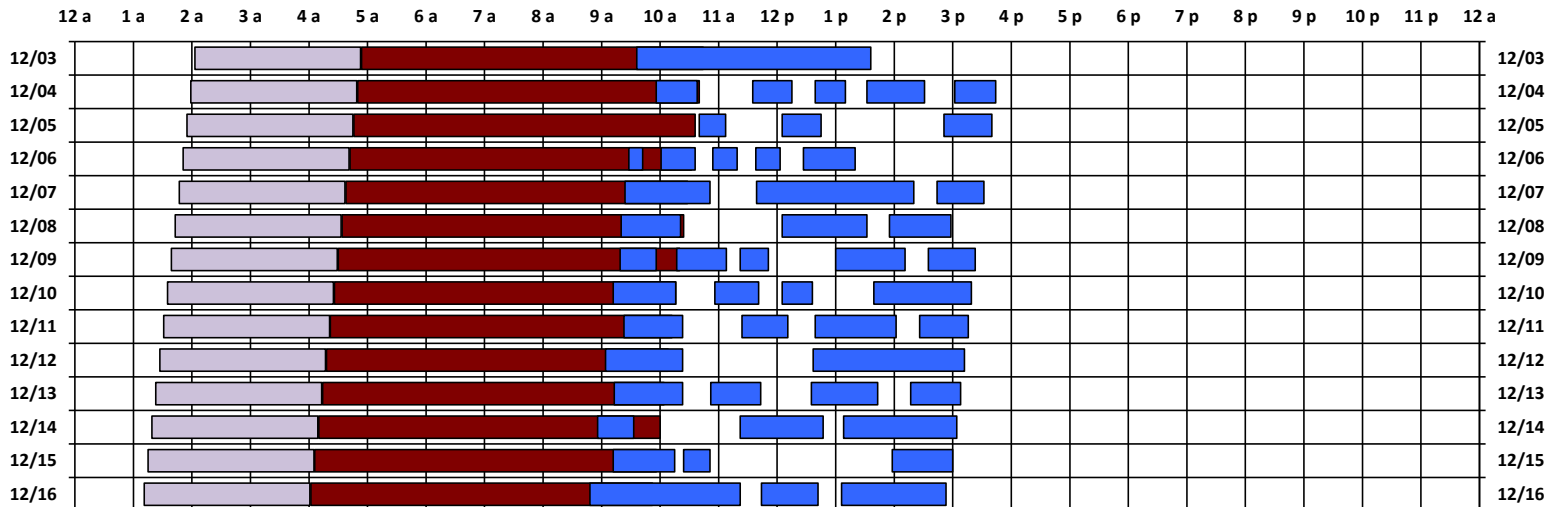

You are viewing the satellite schedule in Eastern Time. Daylight saving time, when applicable, is included.

SPTR
Skynet
DSCS

South Pole Satellite Schedule

Date	SPTR Pass 1			SPTR Pass 2			SPTR Pass 3			SPTR Pass 4			SPTR Pass 5			Total Dur	DSCS Pass		Skynet Pass	
	Start	End	Dur	Start	End	Dur	Start	End	Dur	Start	End	Dur	Start	End	Dur		Start	End	Start	End
12/03/17	9:36 A	1:36 P	4:00	No Pass	No Pass	No Pass	No Pass	No Pass	No Pass	No Pass	No Pass	No Pass	No Pass	No Pass	No Pass	4:00	2:03 A	4:53 A	4:54 A	10:44 A
12/04/17	9:56 A	10:38 A	0:42	11:35 A	12:15 P	0:40	12:39 P	1:10 P	0:31	1:32 P	2:31 P	0:59	3:02 P	3:44 P	0:42	3:34	1:59 A	4:49 A	4:50 A	10:40 A
12/05/17	10:40 A	11:07 A	0:27	12:05 P	12:45 P	0:40	2:51 P	3:40 P	0:49	No Pass	No Pass	No Pass	No Pass	No Pass	No Pass	1:56	1:55 A	4:45 A	4:46 A	10:36 A
12/06/17	9:28 A	9:42 A	0:14	10:01 A	10:36 A	0:35	10:54 A	11:19 A	0:25	11:38 A	12:03 P	0:25	12:27 P	1:20 P	0:53	2:32	1:51 A	4:41 A	4:42 A	10:32 A
12/07/17	9:24 A	10:51 A	1:27	11:39 A	2:20 P	2:41	2:44 P	3:32 P	0:48	No Pass	No Pass	No Pass	No Pass	No Pass	No Pass	4:56	1:47 A	4:37 A	4:38 A	10:28 A
12/08/17	9:20 A	10:21 A	1:01	12:05 P	1:32 P	1:27	1:55 P	2:58 P	1:03	No Pass	No Pass	No Pass	No Pass	No Pass	No Pass	3:31	1:43 A	4:33 A	4:34 A	10:24 A
12/09/17	9:19 A	9:56 A	0:37	10:17 A	11:08 A	0:51	11:22 A	11:51 A	0:29	1:00 P	2:11 P	1:11	2:35 P	3:23 P	0:48	3:56	1:39 A	4:29 A	4:30 A	10:20 A
12/10/17	9:12 A	10:16 A	1:04	10:56 A	11:41 A	0:45	12:05 P	12:36 P	0:31	1:39 P	3:19 P	1:40	No Pass	No Pass	No Pass	4:00	1:35 A	4:25 A	4:26 A	10:16 A
12/11/17	9:23 A	10:23 A	1:00	11:24 A	12:11 P	0:47	12:39 P	2:02 P	1:23	2:26 P	3:16 P	0:50	No Pass	No Pass	No Pass	4:00	1:31 A	4:21 A	4:22 A	10:12 A
12/12/17	9:04 A	10:23 A	1:19	12:37 P	3:12 P	2:35	No Pass	No Pass	No Pass	No Pass	No Pass	No Pass	No Pass	No Pass	No Pass	3:54	1:27 A	4:17 A	4:18 A	10:08 A
12/13/17	9:13 A	10:23 A	1:10	10:52 A	11:43 A	0:51	12:35 P	1:43 P	1:08	2:17 P	3:08 P	0:51	No Pass	No Pass	No Pass	4:00	1:23 A	4:13 A	4:14 A	10:04 A
12/14/17	8:56 A	9:33 A	0:37	11:22 A	12:47 P	1:25	1:08 P	3:04 P	1:56	No Pass	No Pass	No Pass	No Pass	No Pass	No Pass	3:58	1:19 A	4:09 A	4:10 A	10:00 A
12/15/17	9:12 A	10:15 A	1:03	10:24 A	10:51 A	0:27	1:58 P	3:00 P	1:02	No Pass	No Pass	No Pass	No Pass	No Pass	No Pass	2:32	1:15 A	4:05 A	4:06 A	9:56 A
12/16/17	8:48 A	11:22 A	2:34	11:44 A	12:42 P	0:58	1:06 P	2:53 P	1:47	No Pass	No Pass	No Pass	No Pass	No Pass	No Pass	5:19	1:11 A	4:01 A	4:02 A	9:52 A

* Pass continues from previous or into next day.

† An additional pass occurs on this day, not shown on the schedule. Refer to CEL text file for details.

Schedule updated on 12/05/17