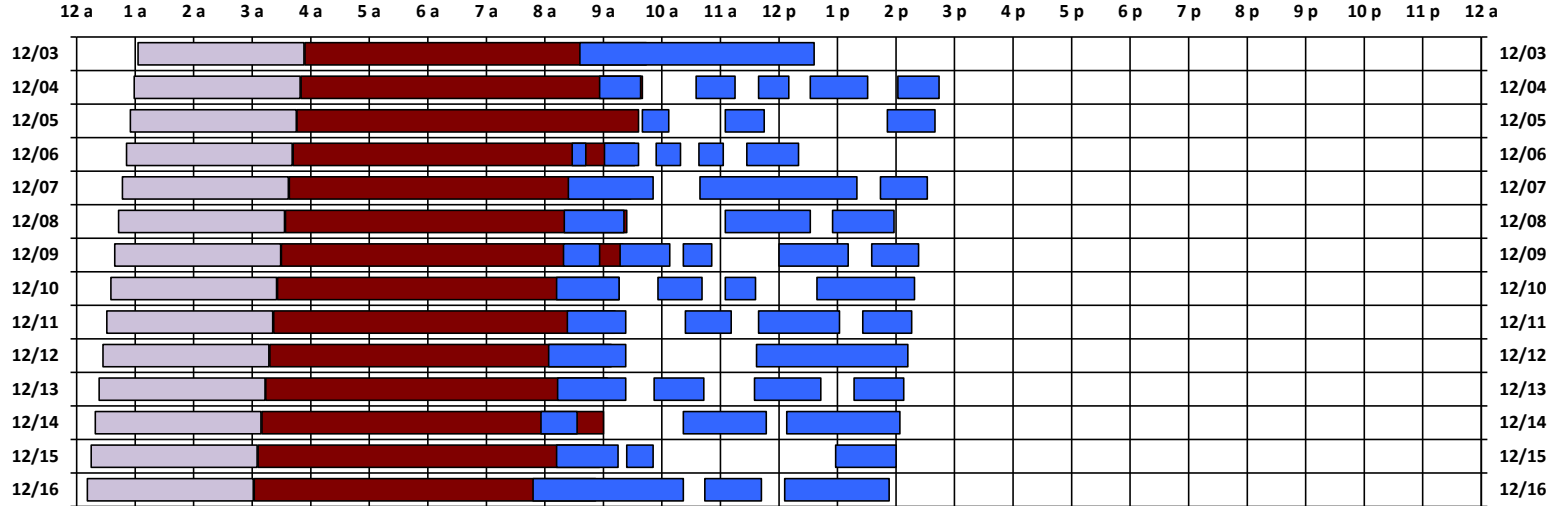

You are viewing the satellite schedule in Central Time. Daylight saving time, when applicable, is included.

SPTR
Skynet
DSCS

South Pole Satellite Schedule

Date	SPTR Pass 1			SPTR Pass 2			SPTR Pass 3			SPTR Pass 4			SPTR Pass 5			Total Dur	DSCS Pass		Skynet Pass	
	Start	End	Dur	Start	End	Dur	Start	End	Dur	Start	End	Dur	Start	End	Dur		Start	End	Start	End
12/03/17	8:36 A	12:36 P	4:00	No Pass	No Pass	No Pass	No Pass	No Pass	No Pass	No Pass	No Pass	No Pass	No Pass	No Pass	No Pass	4:00	1:03 A	3:53 A	3:54 A	9:44 A
12/04/17	8:56 A	9:38 A	0:42	10:35 A	11:15 A	0:40	11:39 A	12:10 P	0:31	12:32 P	1:31 P	0:59	2:02 P	2:44 P	0:42	3:34	12:59 A	3:49 A	3:50 A	9:40 A
12/05/17	9:40 A	10:07 A	0:27	11:05 A	11:45 A	0:40	1:51 P	2:40 P	0:49	No Pass	No Pass	No Pass	No Pass	No Pass	No Pass	1:56	12:55 A	3:45 A	3:46 A	9:36 A
12/06/17	8:28 A	8:42 A	0:14	9:01 A	9:36 A	0:35	9:54 A	10:19 A	0:25	10:38 A	11:03 A	0:25	11:27 A	12:20 P	0:53	2:32	12:51 A	3:41 A	3:42 A	9:32 A
12/07/17	8:24 A	9:51 A	1:27	10:39 A	1:20 P	2:41	1:44 P	2:32 P	0:48	No Pass	No Pass	No Pass	No Pass	No Pass	No Pass	4:56	12:47 A	3:37 A	3:38 A	9:28 A
12/08/17	8:20 A	9:21 A	1:01	11:05 A	12:32 P	1:27	12:55 P	1:58 P	1:03	No Pass	No Pass	No Pass	No Pass	No Pass	No Pass	3:31	12:43 A	3:33 A	3:34 A	9:24 A
12/09/17	8:19 A	8:56 A	0:37	9:17 A	10:08 A	0:51	10:22 A	10:51 A	0:29	12:00 P	1:11 P	1:11	1:35 P	2:23 P	0:48	3:56	12:39 A	3:29 A	3:30 A	9:20 A
12/10/17	8:12 A	9:16 A	1:04	9:56 A	10:41 A	0:45	11:05 A	11:36 A	0:31	12:39 P	2:19 P	1:40	No Pass	No Pass	No Pass	4:00	12:35 A	3:25 A	3:26 A	9:16 A
12/11/17	8:23 A	9:23 A	1:00	10:24 A	11:11 A	0:47	11:39 A	1:02 P	1:23	1:26 P	2:16 P	0:50	No Pass	No Pass	No Pass	4:00	12:31 A	3:21 A	3:22 A	9:12 A
12/12/17	8:04 A	9:23 A	1:19	11:37 A	2:12 P	2:35	No Pass	No Pass	No Pass	No Pass	No Pass	No Pass	No Pass	No Pass	No Pass	3:54	12:27 A	3:17 A	3:18 A	9:08 A
12/13/17	8:13 A	9:23 A	1:10	9:52 A	10:43 A	0:51	11:35 A	12:43 P	1:08	1:17 P	2:08 P	0:51	No Pass	No Pass	No Pass	4:00	12:23 A	3:13 A	3:14 A	9:04 A
12/14/17	7:56 A	8:33 A	0:37	10:22 A	11:47 A	1:25	12:08 P	2:04 P	1:56	No Pass	No Pass	No Pass	No Pass	No Pass	No Pass	3:58	12:19 A	3:09 A	3:10 A	9:00 A
12/15/17	8:12 A	9:15 A	1:03	9:24 A	9:51 A	0:27	12:58 P	2:00 P	1:02	No Pass	No Pass	No Pass	No Pass	No Pass	No Pass	2:32	12:15 A	3:05 A	3:06 A	8:56 A
12/16/17	7:48 A	10:22 A	2:34	10:44 A	11:42 A	0:58	12:06 P	1:53 P	1:47	No Pass	No Pass	No Pass	No Pass	No Pass	No Pass	5:19	12:11 A	3:01 A	3:02 A	8:52 A

* Pass continues from previous or into next day.

† An additional pass occurs on this day, not shown on the schedule. Refer to CEL text file for details.

Schedule updated on 12/05/17