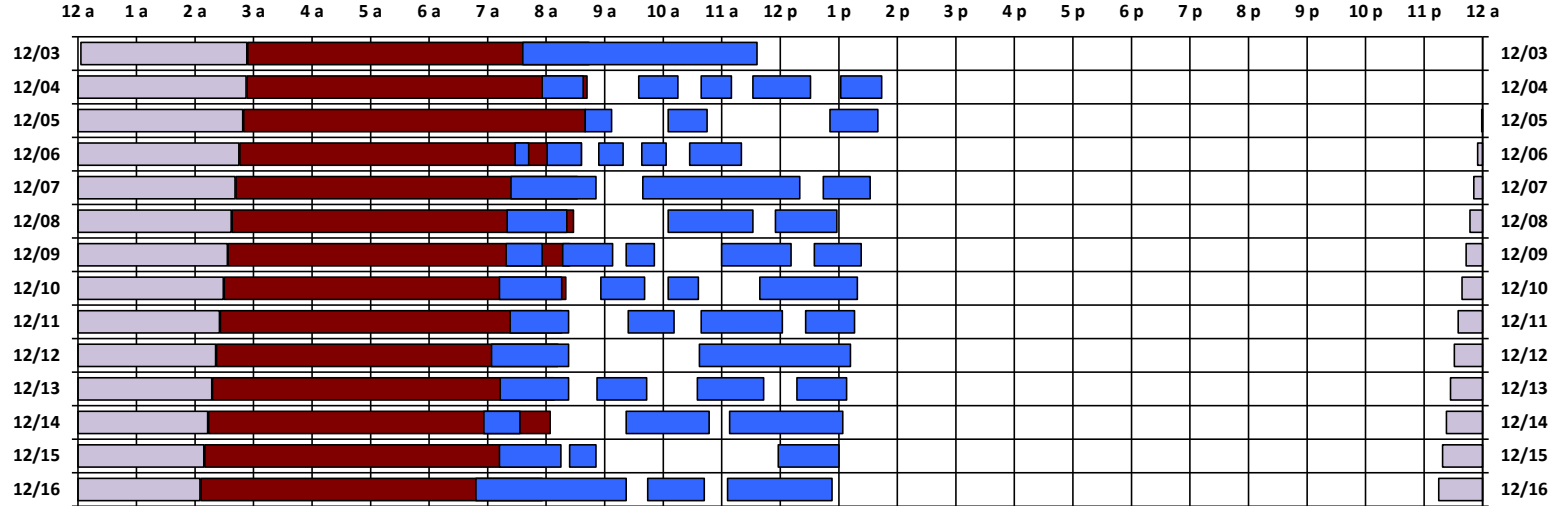

You are viewing the satellite schedule in Mountain Time. Daylight saving time, when applicable, is included.

SPTR
Skynet
DSCS

South Pole Satellite Schedule

Date	SPTR Pass 1			SPTR Pass 2			SPTR Pass 3			SPTR Pass 4			SPTR Pass 5			Total Dur	DSCS Pass		Skynet Pass	
	Start	End	Dur	Start	End	Dur	Start	End	Dur	Start	End	Dur	Start	End	Dur		Start	End	Start	End
12/03/17	7:36 A	11:36 A	4:00	No Pass	No Pass	No Pass	No Pass	No Pass	No Pass	No Pass	No Pass	No Pass	No Pass	No Pass	No Pass	4:00	12:03 A	2:53 A	2:54 A	8:44 A
12/04/17	7:56 A	8:38 A	0:42	9:35 A	10:15 A	0:40	10:39 A	11:10 A	0:31	11:32 A	12:31 P	0:59	1:02 P	1:44 P	0:42	3:34	11:59 P	2:49 A	2:50 A	8:40 A
12/05/17	8:40 A	9:07 A	0:27	10:05 A	10:45 A	0:40	12:51 P	1:40 P	0:49	No Pass	No Pass	No Pass	No Pass	No Pass	No Pass	1:56	11:55 P	2:45 A	2:46 A	8:36 A
12/06/17	7:28 A	7:42 A	0:14	8:01 A	8:36 A	0:35	8:54 A	9:19 A	0:25	9:38 A	10:03 A	0:25	10:27 A	11:20 A	0:53	2:32	11:51 P	2:41 A	2:42 A	8:32 A
12/07/17	7:24 A	8:51 A	1:27	9:39 A	12:20 P	2:41	12:44 P	1:32 P	0:48	No Pass	No Pass	No Pass	No Pass	No Pass	No Pass	4:56	11:47 P	2:37 A	2:38 A	8:28 A
12/08/17	7:20 A	8:21 A	1:01	10:05 A	11:32 A	1:27	11:55 A	12:58 P	1:03	No Pass	No Pass	No Pass	No Pass	No Pass	No Pass	3:31	11:43 P	2:33 A	2:34 A	8:24 A
12/09/17	7:19 A	7:56 A	0:37	8:17 A	9:08 A	0:51	9:22 A	9:51 A	0:29	11:00 A	12:11 P	1:11	12:35 P	1:23 P	0:48	3:56	11:39 P	2:29 A	2:30 A	8:20 A
12/10/17	7:12 A	8:16 A	1:04	8:56 A	9:41 A	0:45	10:05 A	10:36 A	0:31	11:39 A	1:19 P	1:40	No Pass	No Pass	No Pass	4:00	11:35 P	2:25 A	2:26 A	8:16 A
12/11/17	7:23 A	8:23 A	1:00	9:24 A	10:11 A	0:47	10:39 A	12:02 P	1:23	12:26 P	1:16 P	0:50	No Pass	No Pass	No Pass	4:00	11:31 P	2:21 A	2:22 A	8:12 A
12/12/17	7:04 A	8:23 A	1:19	10:37 A	1:12 P	2:35	No Pass	No Pass	No Pass	No Pass	No Pass	No Pass	No Pass	No Pass	No Pass	3:54	11:27 P	2:17 A	2:18 A	8:08 A
12/13/17	7:13 A	8:23 A	1:10	8:52 A	9:43 A	0:51	10:35 A	11:43 A	1:08	12:17 P	1:08 P	0:51	No Pass	No Pass	No Pass	4:00	11:23 P	2:13 A	2:14 A	8:04 A
12/14/17	6:56 A	7:33 A	0:37	9:22 A	10:47 A	1:25	11:08 A	1:04 P	1:56	No Pass	No Pass	No Pass	No Pass	No Pass	No Pass	3:58	11:19 P	2:09 A	2:10 A	8:00 A
12/15/17	7:12 A	8:15 A	1:03	8:24 A	8:51 A	0:27	11:58 A	1:00 P	1:02	No Pass	No Pass	No Pass	No Pass	No Pass	No Pass	2:32	11:15 P	2:05 A	2:06 A	7:56 A
12/16/17	6:48 A	9:22 A	2:34	9:44 A	10:42 A	0:58	11:06 A	12:53 P	1:47	No Pass	No Pass	No Pass	No Pass	No Pass	No Pass	5:19	11:11 P	2:01 A	2:02 A	7:52 A

* Pass continues from previous or into next day.

† An additional pass occurs on this day, not shown on the schedule. Refer to CEL text file for details.

Schedule updated on 12/05/17