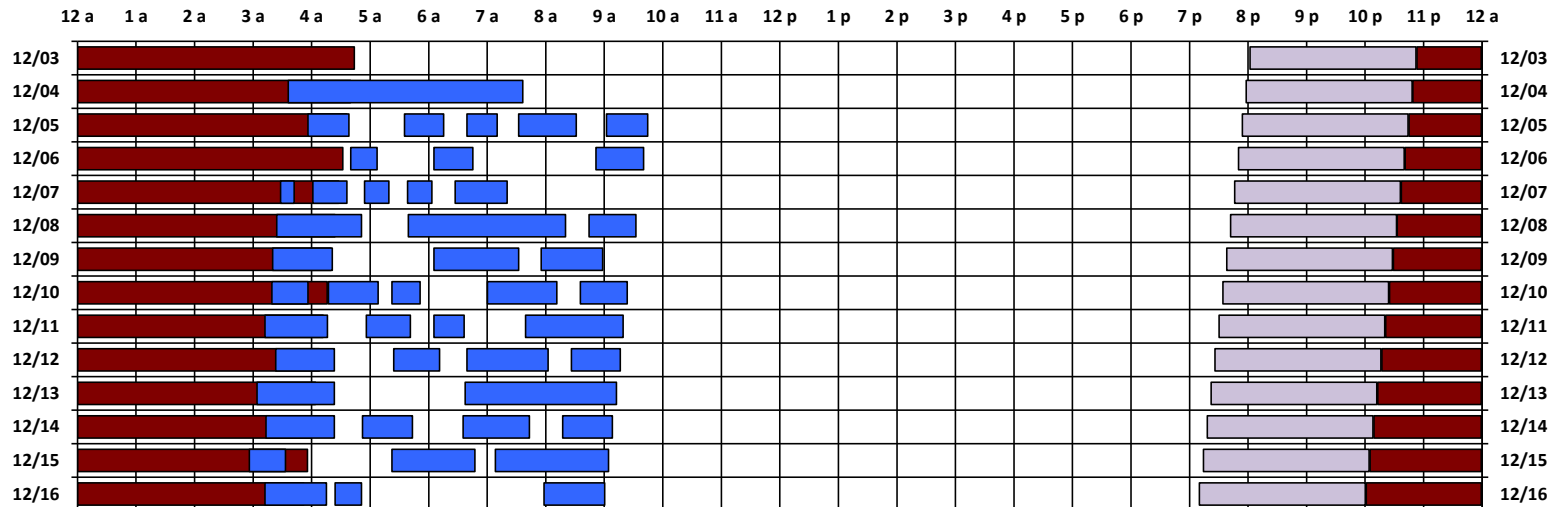

You are viewing the satellite schedule in New Zealand Time. Daylight saving time, when applicable, is included.

SPTR
Skynet
DSCS

South Pole Satellite Schedule

Date	SPTR Pass 1			SPTR Pass 2			SPTR Pass 3			SPTR Pass 4			SPTR Pass 5			Total Dur	DSCS Pass		Skynet Pass	
	Start	End	Dur	Start	End	Dur	Start	End	Dur	Start	End	Dur	Start	End	Dur		Start	End	Start	End
12/03/17	No Pass	No Pass	No Pass	No Pass	No Pass	No Pass	No Pass	No Pass	No Pass	No Pass	No Pass	No Pass	No Pass	No Pass	No Pass	0:00	8:03 P	10:53 P	10:54 P	4:44 A
12/04/17	3:36 A	7:36 A	4:00	No Pass	No Pass	No Pass	No Pass	No Pass	No Pass	No Pass	No Pass	No Pass	No Pass	No Pass	No Pass	4:00	7:59 P	10:49 P	10:50 P	4:40 A
12/05/17	3:56 A	4:38 A	0:42	5:35 A	6:15 A	0:40	6:39 A	7:10 A	0:31	7:32 A	8:31 A	0:59	9:02 A	9:44 A	0:42	3:34	7:55 P	10:45 P	10:46 P	4:36 A
12/06/17	4:40 A	5:07 A	0:27	6:05 A	6:45 A	0:40	8:51 A	9:40 A	0:49	No Pass	No Pass	No Pass	No Pass	No Pass	No Pass	1:56	7:51 P	10:41 P	10:42 P	4:32 A
12/07/17	3:28 A	3:42 A	0:14	4:01 A	4:36 A	0:35	4:54 A	5:19 A	0:25	5:38 A	6:03 A	0:25	6:27 A	7:20 A	0:53	2:32	7:47 P	10:37 P	10:38 P	4:28 A
12/08/17	3:24 A	4:51 A	1:27	5:39 A	8:20 A	2:41	8:44 A	9:32 A	0:48	No Pass	No Pass	No Pass	No Pass	No Pass	No Pass	4:56	7:43 P	10:33 P	10:34 P	4:24 A
12/09/17	3:20 A	4:21 A	1:01	6:05 A	7:32 A	1:27	7:55 A	8:58 A	1:03	No Pass	No Pass	No Pass	No Pass	No Pass	No Pass	3:31	7:39 P	10:29 P	10:30 P	4:20 A
12/10/17	3:19 A	3:56 A	0:37	4:17 A	5:08 A	0:51	5:22 A	5:51 A	0:29	7:00 A	8:11 A	1:11	8:35 A	9:23 A	0:48	3:56	7:35 P	10:25 P	10:26 P	4:16 A
12/11/17	3:12 A	4:16 A	1:04	4:56 A	5:41 A	0:45	6:05 A	6:36 A	0:31	7:39 A	9:19 A	1:40	No Pass	No Pass	No Pass	4:00	7:31 P	10:21 P	10:22 P	4:12 A
12/12/17	3:23 A	4:23 A	1:00	5:24 A	6:11 A	0:47	6:39 A	8:02 A	1:23	8:26 A	9:16 A	0:50	No Pass	No Pass	No Pass	4:00	7:27 P	10:17 P	10:18 P	4:08 A
12/13/17	3:04 A	4:23 A	1:19	6:37 A	9:12 A	2:35	No Pass	No Pass	No Pass	No Pass	No Pass	No Pass	No Pass	No Pass	No Pass	3:54	7:23 P	10:13 P	10:14 P	4:04 A
12/14/17	3:13 A	4:23 A	1:10	4:52 A	5:43 A	0:51	6:35 A	7:43 A	1:08	8:17 A	9:08 A	0:51	No Pass	No Pass	No Pass	4:00	7:19 P	10:09 P	10:10 P	4:00 A
12/15/17	2:56 A	3:33 A	0:37	5:22 A	6:47 A	1:25	7:08 A	9:04 A	1:56	No Pass	No Pass	No Pass	No Pass	No Pass	No Pass	3:58	7:15 P	10:05 P	10:06 P	3:56 A
12/16/17	3:12 A	4:15 A	1:03	4:24 A	4:51 A	0:27	7:58 A	9:00 A	1:02	No Pass	No Pass	No Pass	No Pass	No Pass	No Pass	2:32	7:11 P	10:01 P	10:02 P	3:52 A

* Pass continues from previous or into next day.

† An additional pass occurs on this day, not shown on the schedule. Refer to CEL text file for details.

Schedule updated on 12/05/17