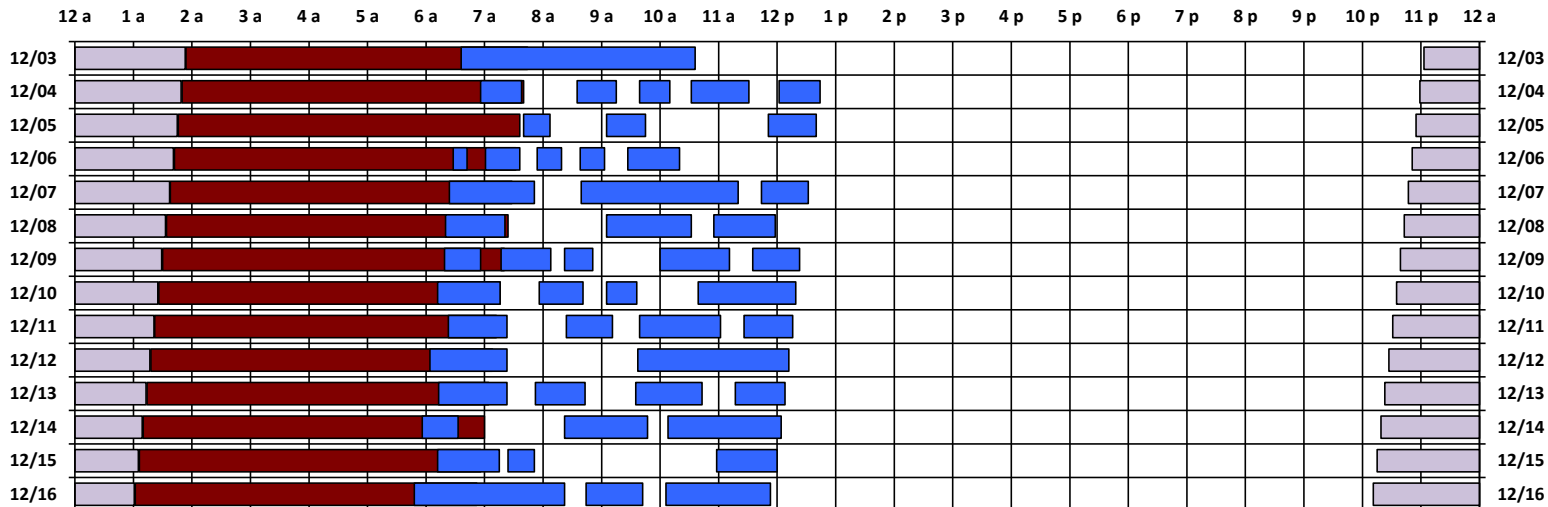

You are viewing the satellite schedule in Pacific Time. Daylight saving time, when applicable, is included.

SPTR
Skynet
DSCS

South Pole Satellite Schedule

Date	SPTR Pass 1			SPTR Pass 2			SPTR Pass 3			SPTR Pass 4			SPTR Pass 5			Total Dur	DSCS Pass		Skynet Pass	
	Start	End	Dur	Start	End	Dur	Start	End	Dur	Start	End	Dur	Start	End	Dur		Start	End	Start	End
12/03/17	6:36 A	10:36 A	4:00	No Pass	No Pass	No Pass	No Pass	No Pass	No Pass	No Pass	No Pass	No Pass	No Pass	No Pass	No Pass	4:00	11:03 P	1:53 A	1:54 A	7:44 A
12/04/17	6:56 A	7:38 A	0:42	8:35 A	9:15 A	0:40	9:39 A	10:10 A	0:31	10:32 A	11:31 A	0:59	12:02 P	12:44 P	0:42	3:34	10:59 P	1:49 A	1:50 A	7:40 A
12/05/17	7:40 A	8:07 A	0:27	9:05 A	9:45 A	0:40	11:51 A	12:40 P	0:49	No Pass	No Pass	No Pass	No Pass	No Pass	No Pass	1:56	10:55 P	1:45 A	1:46 A	7:36 A
12/06/17	6:28 A	6:42 A	0:14	7:01 A	7:36 A	0:35	7:54 A	8:19 A	0:25	8:38 A	9:03 A	0:25	9:27 A	10:20 A	0:53	2:32	10:51 P	1:41 A	1:42 A	7:32 A
12/07/17	6:24 A	7:51 A	1:27	8:39 A	11:20 A	2:41	11:44 A	12:32 P	0:48	No Pass	No Pass	No Pass	No Pass	No Pass	No Pass	4:56	10:47 P	1:37 A	1:38 A	7:28 A
12/08/17	6:20 A	7:21 A	1:01	9:05 A	10:32 A	1:27	10:55 A	11:58 A	1:03	No Pass	No Pass	No Pass	No Pass	No Pass	No Pass	3:31	10:43 P	1:33 A	1:34 A	7:24 A
12/09/17	6:19 A	6:56 A	0:37	7:17 A	8:08 A	0:51	8:22 A	8:51 A	0:29	10:00 A	11:11 A	1:11	11:35 A	12:23 P	0:48	3:56	10:39 P	1:29 A	1:30 A	7:20 A
12/10/17	6:12 A	7:16 A	1:04	7:56 A	8:41 A	0:45	9:05 A	9:36 A	0:31	10:39 A	12:19 P	1:40	No Pass	No Pass	No Pass	4:00	10:35 P	1:25 A	1:26 A	7:16 A
12/11/17	6:23 A	7:23 A	1:00	8:24 A	9:11 A	0:47	9:39 A	11:02 A	1:23	11:26 A	12:16 P	0:50	No Pass	No Pass	No Pass	4:00	10:31 P	1:21 A	1:22 A	7:12 A
12/12/17	6:04 A	7:23 A	1:19	9:37 A	12:12 P	2:35	No Pass	No Pass	No Pass	No Pass	No Pass	No Pass	No Pass	No Pass	No Pass	3:54	10:27 P	1:17 A	1:18 A	7:08 A
12/13/17	6:13 A	7:23 A	1:10	7:52 A	8:43 A	0:51	9:35 A	10:43 A	1:08	11:17 A	12:08 P	0:51	No Pass	No Pass	No Pass	4:00	10:23 P	1:13 A	1:14 A	7:04 A
12/14/17	5:56 A	6:33 A	0:37	8:22 A	9:47 A	1:25	10:08 A	12:04 P	1:56	No Pass	No Pass	No Pass	No Pass	No Pass	No Pass	3:58	10:19 P	1:09 A	1:10 A	7:00 A
12/15/17	6:12 A	7:15 A	1:03	7:24 A	7:51 A	0:27	10:58 A	12:00 P	1:02	No Pass	No Pass	No Pass	No Pass	No Pass	No Pass	2:32	10:15 P	1:05 A	1:06 A	6:56 A
12/16/17	5:48 A	8:22 A	2:34	8:44 A	9:42 A	0:58	10:06 A	11:53 A	1:47	No Pass	No Pass	No Pass	No Pass	No Pass	No Pass	5:19	10:11 P	1:01 A	1:02 A	6:52 A

* Pass continues from previous or into next day.

† An additional pass occurs on this day, not shown on the schedule. Refer to CEL text file for details.

Schedule updated on 12/05/17