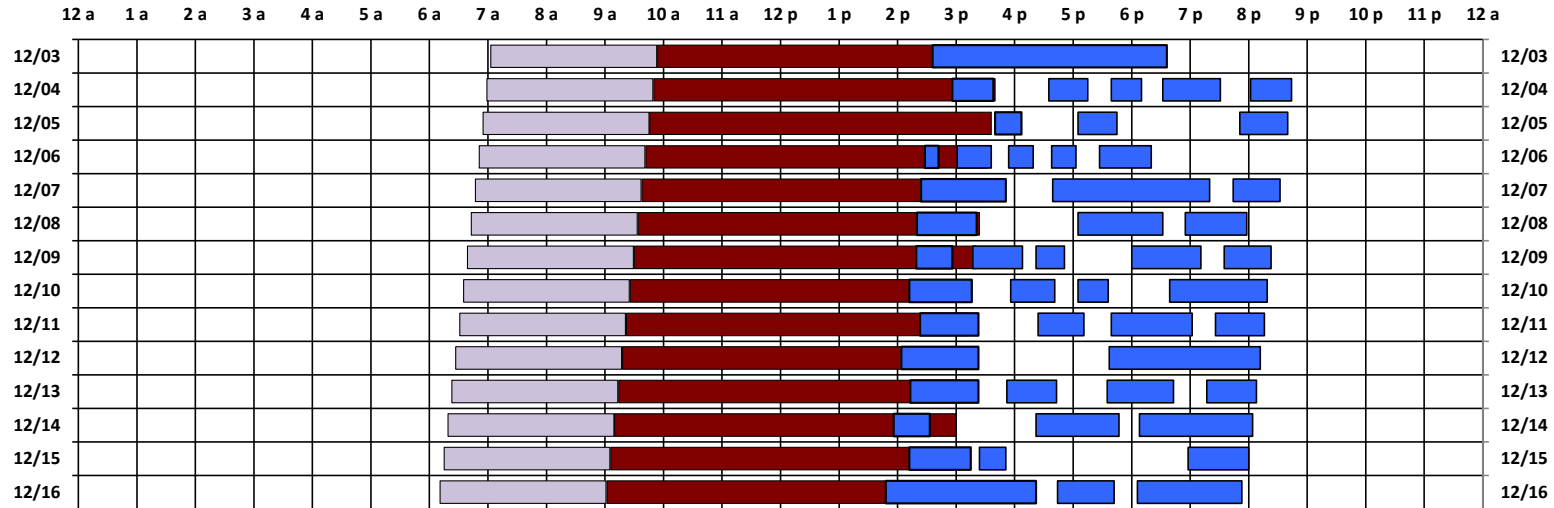

### South Pole Satellite Schedule

Date	SPTR Pass 1			SPTR Pass 2			SPTR Pass 3			SPTR Pass 4			SPTR Pass 5			Total Dur	DSCS Pass		Skynet Pass	
	Start	End	Dur	Start	End	Dur	Start	End	Dur	Start	End	Dur	Start	End	Dur		Start	End	Start	End
12/03/17	2:36 P	6:36 P	4:00	No Pass	No Pass	No Pass	No Pass	No Pass	No Pass	No Pass	No Pass	No Pass	No Pass	No Pass	No Pass	4:00	7:03 A	9:53 A	9:54 A	3:44 P
12/04/17	2:56 P	3:38 P	0:42	4:35 P	5:15 P	0:40	5:39 P	6:10 P	0:31	6:32 P	7:31 P	0:59	8:02 P	8:44 P	0:42	3:34	6:59 A	9:49 A	9:50 A	3:40 P
12/05/17	3:40 P	4:07 P	0:27	5:05 P	5:45 P	0:40	7:51 P	8:40 P	0:49	No Pass	No Pass	No Pass	No Pass	No Pass	No Pass	1:56	6:55 A	9:45 A	9:46 A	3:36 P
12/06/17	2:28 P	2:42 P	0:14	3:01 P	3:36 P	0:35	3:54 P	4:19 P	0:25	4:38 P	5:03 P	0:25	5:27 P	6:20 P	0:53	2:32	6:51 A	9:41 A	9:42 A	3:32 P
12/07/17	2:24 P	3:51 P	1:27	4:39 P	7:20 P	2:41	7:44 P	8:32 P	0:48	No Pass	No Pass	No Pass	No Pass	No Pass	No Pass	4:56	6:47 A	9:37 A	9:38 A	3:28 P
12/08/17	2:20 P	3:21 P	1:01	5:05 P	6:32 P	1:27	6:55 P	7:58 P	1:03	No Pass	No Pass	No Pass	No Pass	No Pass	No Pass	3:31	6:43 A	9:33 A	9:34 A	3:24 P
12/09/17	2:19 P	2:56 P	0:37	3:17 P	4:08 P	0:51	4:22 P	4:51 P	0:29	6:00 P	7:11 P	1:11	7:35 P	8:23 P	0:48	3:56	6:39 A	9:29 A	9:30 A	3:20 P
12/10/17	2:12 P	3:16 P	1:04	3:56 P	4:41 P	0:45	5:05 P	5:36 P	0:31	6:39 P	8:19 P	1:40	No Pass	No Pass	No Pass	4:00	6:35 A	9:25 A	9:26 A	3:16 P
12/11/17	2:23 P	3:23 P	1:00	4:24 P	5:11 P	0:47	5:39 P	7:02 P	1:23	7:26 P	8:16 P	0:50	No Pass	No Pass	No Pass	4:00	6:31 A	9:21 A	9:22 A	3:12 P
12/12/17	2:04 P	3:23 P	1:19	5:37 P	8:12 P	2:35	No Pass	No Pass	No Pass	No Pass	No Pass	No Pass	No Pass	No Pass	No Pass	3:54	6:27 A	9:17 A	9:18 A	3:08 P
12/13/17	2:13 P	3:23 P	1:10	3:52 P	4:43 P	0:51	5:35 P	6:43 P	1:08	7:17 P	8:08 P	0:51	No Pass	No Pass	No Pass	4:00	6:23 A	9:13 A	9:14 A	3:04 P
12/14/17	1:56 P	2:33 P	0:37	4:22 P	5:47 P	1:25	6:08 P	8:04 P	1:56	No Pass	No Pass	No Pass	No Pass	No Pass	No Pass	3:58	6:19 A	9:09 A	9:10 A	3:00 P
12/15/17	2:12 P	3:15 P	1:03	3:24 P	3:51 P	0:27	6:58 P	8:00 P	1:02	No Pass	No Pass	No Pass	No Pass	No Pass	No Pass	2:32	6:15 A	9:05 A	9:06 A	2:56 P
12/16/17	1:48 P	4:22 P	2:34	4:44 P	5:42 P	0:58	6:06 P	7:53 P	1:47	No Pass	No Pass	No Pass	No Pass	No Pass	No Pass	5:19	6:11 A	9:01 A	9:02 A	2:52 P