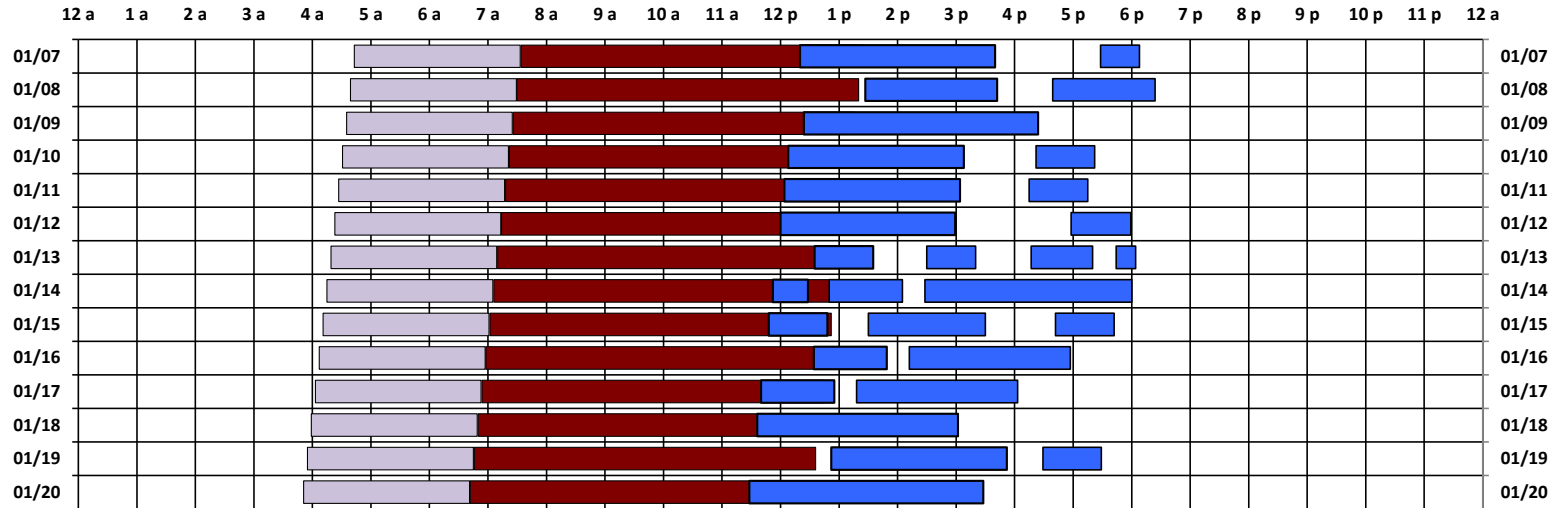

You are viewing the satellite schedule in Zulu (UTC) Time.

SPTR
Skynet
DSCS

South Pole Satellite Schedule

Date	SPTR Pass 1			SPTR Pass 2			SPTR Pass 3			SPTR Pass 4			SPTR Pass 5			Total Dur	DSCS Pass		Skynet Pass	
	Start	End	Dur	Start	End	Dur	Start	End	Dur	Start	End	Dur	Start	End	Dur		Start	End	Start	End
01/07/18	12:20 P	3:40 P	3:20	5:28 P	6:08 P	0:40	No Pass	No Pass	No Pass	No Pass	No Pass	No Pass	No Pass	No Pass	No Pass	4:00	4:43 A	7:33 A	7:34 A	1:24 P
01/08/18	1:27 P	3:42 P	2:15	4:39 P	6:24 P	1:45	No Pass	No Pass	No Pass	No Pass	No Pass	No Pass	No Pass	No Pass	No Pass	4:00	4:39 A	7:29 A	7:30 A	1:20 P
01/09/18	12:24 P	4:24 P	4:00	No Pass	No Pass	No Pass	No Pass	No Pass	No Pass	No Pass	No Pass	No Pass	No Pass	No Pass	No Pass	4:00	4:35 A	7:25 A	7:26 A	1:16 P
01/10/18	12:08 P	3:08 P	3:00	4:22 P	5:22 P	1:00	No Pass	No Pass	No Pass	No Pass	No Pass	No Pass	No Pass	No Pass	No Pass	4:00	4:31 A	7:21 A	7:22 A	1:12 P
01/11/18	12:04 P	3:04 P	3:00	4:15 P	5:15 P	1:00	No Pass	No Pass	No Pass	No Pass	No Pass	No Pass	No Pass	No Pass	No Pass	4:00	4:27 A	7:17 A	7:18 A	1:08 P
01/12/18	12:00 P	2:59 P	2:59	4:58 P	5:59 P	1:01	No Pass	No Pass	No Pass	No Pass	No Pass	No Pass	No Pass	No Pass	No Pass	4:00	4:23 A	7:13 A	7:14 A	1:04 P
01/13/18	12:35 P	1:35 P	1:00	2:30 P	3:20 P	0:50	4:17 P	5:20 P	1:03	5:44 P	6:04 P	0:20	No Pass	No Pass	No Pass	3:13	4:19 A	7:09 A	7:10 A	1:00 P
01/14/18	11:52 A	12:28 P	0:36	12:50 P	2:05 P	1:15	2:28 P	6:00 P	3:32	No Pass	No Pass	No Pass	No Pass	No Pass	No Pass	5:23	4:15 A	7:05 A	7:06 A	12:56 P
01/15/18	11:48 A	12:48 P	1:00	1:30 P	3:30 P	2:00	4:42 P	5:42 P	1:00	No Pass	No Pass	No Pass	No Pass	No Pass	No Pass	4:00	4:11 A	7:01 A	7:02 A	12:52 P
01/16/18	12:34 P	1:49 P	1:15	2:12 P	4:57 P	2:45	No Pass	No Pass	No Pass	No Pass	No Pass	No Pass	No Pass	No Pass	No Pass	4:00	4:07 A	6:57 A	6:58 A	12:48 P
01/17/18	11:40 A	12:55 P	1:15	1:18 P	4:03 P	2:45	No Pass	No Pass	No Pass	No Pass	No Pass	No Pass	No Pass	No Pass	No Pass	4:00	4:03 A	6:53 A	6:54 A	12:44 P
01/18/18	11:36 A	3:02 P	3:26	No Pass	No Pass	No Pass	No Pass	No Pass	No Pass	No Pass	No Pass	No Pass	No Pass	No Pass	No Pass	3:26	3:59 A	6:49 A	6:50 A	12:40 P
01/19/18	12:52 P	3:52 P	3:00	4:29 P	5:29 P	1:00	No Pass	No Pass	No Pass	No Pass	No Pass	No Pass	No Pass	No Pass	No Pass	4:00	3:55 A	6:45 A	6:46 A	12:36 P
01/20/18	11:28 A	3:28 P	4:00	No Pass	No Pass	No Pass	No Pass	No Pass	No Pass	No Pass	No Pass	No Pass	No Pass	No Pass	No Pass	4:00	3:51 A	6:41 A	6:42 A	12:32 P