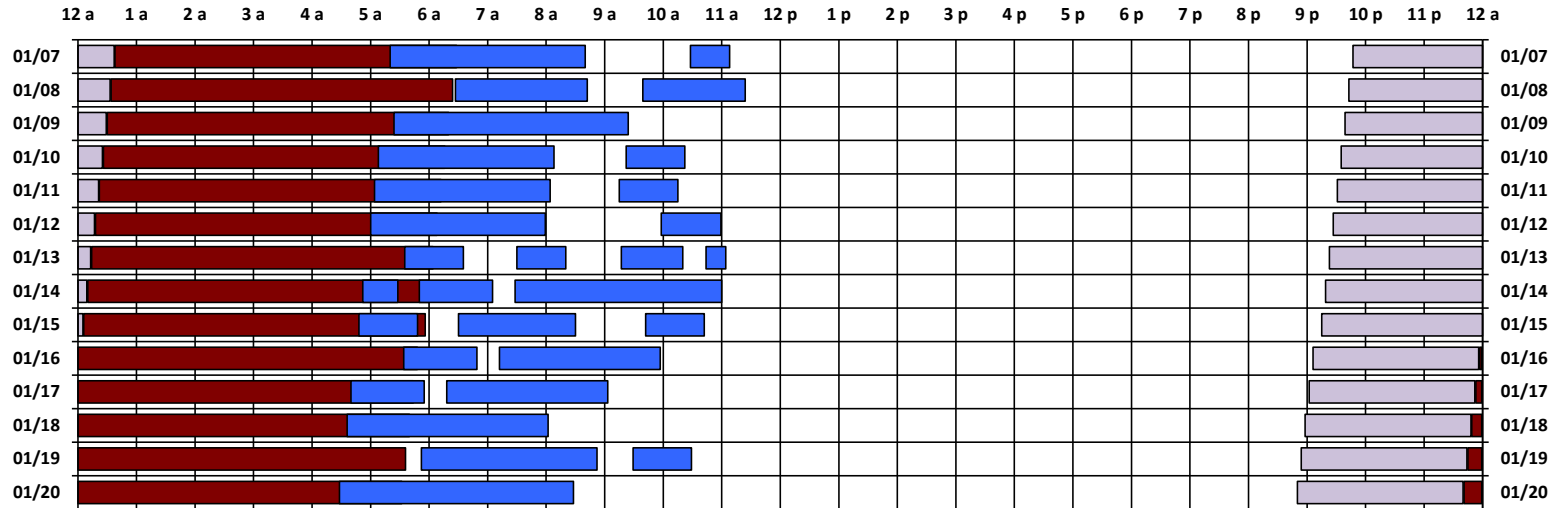

You are viewing the satellite schedule in Mountain Time. Daylight saving time, when applicable, is included.

SPTR
Skynet
DSCS

South Pole Satellite Schedule

Date	SPTR Pass 1			SPTR Pass 2			SPTR Pass 3			SPTR Pass 4			SPTR Pass 5			Total Dur	DSCS Pass		Skynet Pass	
	Start	End	Dur	Start	End	Dur	Start	End	Dur	Start	End	Dur	Start	End	Dur		Start	End	Start	End
01/07/18	5:20 A	8:40 A	3:20	10:28 A	11:08 A	0:40	No Pass	No Pass	No Pass	No Pass	No Pass	No Pass	No Pass	No Pass	No Pass	4:00	9:43 P	12:33 A	12:34 A	6:24 A
01/08/18	6:27 A	8:42 A	2:15	9:39 A	11:24 A	1:45	No Pass	No Pass	No Pass	No Pass	No Pass	No Pass	No Pass	No Pass	No Pass	4:00	9:39 P	12:29 A	12:30 A	6:20 A
01/09/18	5:24 A	9:24 A	4:00	No Pass	No Pass	No Pass	No Pass	No Pass	No Pass	No Pass	No Pass	No Pass	No Pass	No Pass	No Pass	4:00	9:35 P	12:25 A	12:26 A	6:16 A
01/10/18	5:08 A	8:08 A	3:00	9:22 A	10:22 A	1:00	No Pass	No Pass	No Pass	No Pass	No Pass	No Pass	No Pass	No Pass	No Pass	4:00	9:31 P	12:21 A	12:22 A	6:12 A
01/11/18	5:04 A	8:04 A	3:00	9:15 A	10:15 A	1:00	No Pass	No Pass	No Pass	No Pass	No Pass	No Pass	No Pass	No Pass	No Pass	4:00	9:27 P	12:17 A	12:18 A	6:08 A
01/12/18	5:00 A	7:59 A	2:59	9:58 A	10:59 A	1:01	No Pass	No Pass	No Pass	No Pass	No Pass	No Pass	No Pass	No Pass	No Pass	4:00	9:23 P	12:13 A	12:14 A	6:04 A
01/13/18	5:35 A	6:35 A	1:00	7:30 A	8:20 A	0:50	9:17 A	10:20 A	1:03	10:44 A	11:04 A	0:20	No Pass	No Pass	No Pass	3:13	9:19 P	12:09 A	12:10 A	6:00 A
01/14/18	4:52 A	5:28 A	0:36	5:50 A	7:05 A	1:15	7:28 A	11:00 A	3:32	No Pass	No Pass	No Pass	No Pass	No Pass	No Pass	5:23	9:15 P	12:05 A	12:06 A	5:56 A
01/15/18	4:48 A	5:48 A	1:00	6:30 A	8:30 A	2:00	9:42 A	10:42 A	1:00	No Pass	No Pass	No Pass	No Pass	No Pass	No Pass	4:00	9:11 P	12:01 A	12:02 A	5:52 A
01/16/18	5:34 A	6:49 A	1:15	7:12 A	9:57 A	2:45	No Pass	No Pass	No Pass	No Pass	No Pass	No Pass	No Pass	No Pass	No Pass	4:00	9:07 P	11:57 P	11:58 P	5:48 A
01/17/18	4:40 A	5:55 A	1:15	6:18 A	9:03 A	2:45	No Pass	No Pass	No Pass	No Pass	No Pass	No Pass	No Pass	No Pass	No Pass	4:00	9:03 P	11:53 P	11:54 P	5:44 A
01/18/18	4:36 A	8:02 A	3:26	No Pass	No Pass	No Pass	No Pass	No Pass	No Pass	No Pass	No Pass	No Pass	No Pass	No Pass	No Pass	3:26	8:59 P	11:49 P	11:50 P	5:40 A
01/19/18	5:52 A	8:52 A	3:00	9:29 A	10:29 A	1:00	No Pass	No Pass	No Pass	No Pass	No Pass	No Pass	No Pass	No Pass	No Pass	4:00	8:55 P	11:45 P	11:46 P	5:36 A
01/20/18	4:28 A	8:28 A	4:00	No Pass	No Pass	No Pass	No Pass	No Pass	No Pass	No Pass	No Pass	No Pass	No Pass	No Pass	No Pass	4:00	8:51 P	11:41 P	11:42 P	5:32 A

* Pass continues from previous or into next day.

† An additional pass occurs on this day, not shown on the schedule. Refer to CEL text file for details.

Schedule updated on 01/10/18