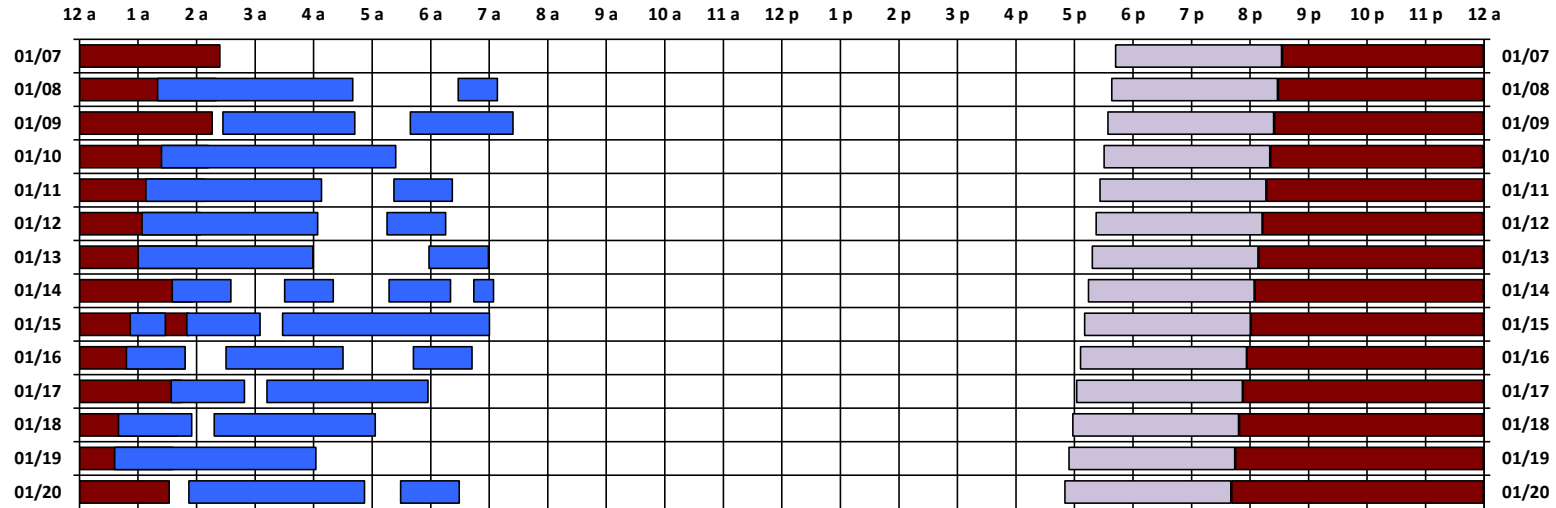

You are viewing the satellite schedule in New Zealand Time. Daylight saving time, when applicable, is included.

SPTR
Skynet
DSCS

South Pole Satellite Schedule

Date	SPTR Pass 1			SPTR Pass 2			SPTR Pass 3			SPTR Pass 4			SPTR Pass 5			Total Dur	DSCS Pass		Skynet Pass	
	Start	End	Dur	Start	End	Dur	Start	End	Dur	Start	End	Dur	Start	End	Dur		Start	End	Start	End
01/07/18	No Pass	No Pass	No Pass	No Pass	No Pass	No Pass	No Pass	No Pass	No Pass	No Pass	No Pass	No Pass	No Pass	No Pass	No Pass	0:00	5:43 P	8:33 P	8:34 P	2:24 A
01/08/18	1:20 A	4:40 A	3:20	6:28 A	7:08 A	0:40	No Pass	No Pass	No Pass	No Pass	No Pass	No Pass	No Pass	No Pass	No Pass	4:00	5:39 P	8:29 P	8:30 P	2:20 A
01/09/18	2:27 A	4:42 A	2:15	5:39 A	7:24 A	1:45	No Pass	No Pass	No Pass	No Pass	No Pass	No Pass	No Pass	No Pass	No Pass	4:00	5:35 P	8:25 P	8:26 P	2:16 A
01/10/18	1:24 A	5:24 A	4:00	No Pass	No Pass	No Pass	No Pass	No Pass	No Pass	No Pass	No Pass	No Pass	No Pass	No Pass	No Pass	4:00	5:31 P	8:21 P	8:22 P	2:12 A
01/11/18	1:08 A	4:08 A	3:00	5:22 A	6:22 A	1:00	No Pass	No Pass	No Pass	No Pass	No Pass	No Pass	No Pass	No Pass	No Pass	4:00	5:27 P	8:17 P	8:18 P	2:08 A
01/12/18	1:04 A	4:04 A	3:00	5:15 A	6:15 A	1:00	No Pass	No Pass	No Pass	No Pass	No Pass	No Pass	No Pass	No Pass	No Pass	4:00	5:23 P	8:13 P	8:14 P	2:04 A
01/13/18	1:00 A	3:59 A	2:59	5:58 A	6:59 A	1:01	No Pass	No Pass	No Pass	No Pass	No Pass	No Pass	No Pass	No Pass	No Pass	4:00	5:19 P	8:09 P	8:10 P	2:00 A
01/14/18	1:35 A	2:35 A	1:00	3:30 A	4:20 A	0:50	5:17 A	6:20 A	1:03	6:44 A	7:04 A	0:20	No Pass	No Pass	No Pass	3:13	5:15 P	8:05 P	8:06 P	1:56 A
01/15/18	12:52 A	1:28 A	0:36	1:50 A	3:05 A	1:15	3:28 A	7:00 A	3:32	No Pass	No Pass	No Pass	No Pass	No Pass	No Pass	5:23	5:11 P	8:01 P	8:02 P	1:52 A
01/16/18	12:48 A	1:48 A	1:00	2:30 A	4:30 A	2:00	5:42 A	6:42 A	1:00	No Pass	No Pass	No Pass	No Pass	No Pass	No Pass	4:00	5:07 P	7:57 P	7:58 P	1:48 A
01/17/18	1:34 A	2:49 A	1:15	3:12 A	5:57 A	2:45	No Pass	No Pass	No Pass	No Pass	No Pass	No Pass	No Pass	No Pass	No Pass	4:00	5:03 P	7:53 P	7:54 P	1:44 A
01/18/18	12:40 A	1:55 A	1:15	2:18 A	5:03 A	2:45	No Pass	No Pass	No Pass	No Pass	No Pass	No Pass	No Pass	No Pass	No Pass	4:00	4:59 P	7:49 P	7:50 P	1:40 A
01/19/18	12:36 A	4:02 A	3:26	No Pass	No Pass	No Pass	No Pass	No Pass	No Pass	No Pass	No Pass	No Pass	No Pass	No Pass	No Pass	3:26	4:55 P	7:45 P	7:46 P	1:36 A
01/20/18	1:52 A	4:52 A	3:00	5:29 A	6:29 A	1:00	No Pass	No Pass	No Pass	No Pass	No Pass	No Pass	No Pass	No Pass	No Pass	4:00	4:51 P	7:41 P	7:42 P	1:32 A

* Pass continues from previous or into next day.

† An additional pass occurs on this day, not shown on the schedule. Refer to CEL text file for details.

Schedule updated on 01/10/18