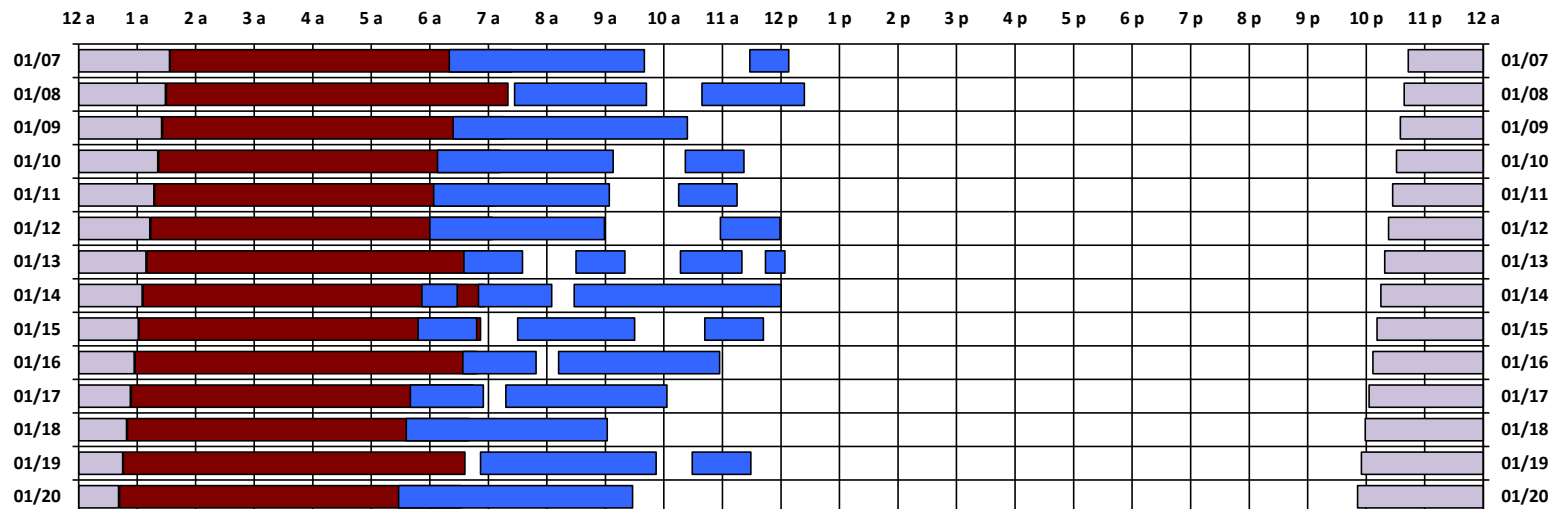

You are viewing the satellite schedule in Central Time. Daylight saving time, when applicable, is included.

SPTR
Skynet
DSCS

South Pole Satellite Schedule

Date	SPTR Pass 1			SPTR Pass 2			SPTR Pass 3			SPTR Pass 4			SPTR Pass 5			Total Dur	DSCS Pass		Skynet Pass	
	Start	End	Dur	Start	End	Dur	Start	End	Dur	Start	End	Dur	Start	End	Dur		Start	End	Start	End
01/07/18	6:20 A	9:40 A	3:20	11:28 A	12:08 P	0:40	No Pass	No Pass	No Pass	No Pass	No Pass	No Pass	No Pass	No Pass	No Pass	4:00	10:43 P	1:33 A	1:34 A	7:24 A
01/08/18	7:27 A	9:42 A	2:15	10:39 A	12:24 P	1:45	No Pass	No Pass	No Pass	No Pass	No Pass	No Pass	No Pass	No Pass	No Pass	4:00	10:39 P	1:29 A	1:30 A	7:20 A
01/09/18	6:24 A	10:24 A	4:00	No Pass	No Pass	No Pass	No Pass	No Pass	No Pass	No Pass	No Pass	No Pass	No Pass	No Pass	No Pass	4:00	10:35 P	1:25 A	1:26 A	7:16 A
01/10/18	6:08 A	9:08 A	3:00	10:22 A	11:22 A	1:00	No Pass	No Pass	No Pass	No Pass	No Pass	No Pass	No Pass	No Pass	No Pass	4:00	10:31 P	1:21 A	1:22 A	7:12 A
01/11/18	6:04 A	9:04 A	3:00	10:15 A	11:15 A	1:00	No Pass	No Pass	No Pass	No Pass	No Pass	No Pass	No Pass	No Pass	No Pass	4:00	10:27 P	1:17 A	1:18 A	7:08 A
01/12/18	6:00 A	8:59 A	2:59	10:58 A	11:59 A	1:01	No Pass	No Pass	No Pass	No Pass	No Pass	No Pass	No Pass	No Pass	No Pass	4:00	10:23 P	1:13 A	1:14 A	7:04 A
01/13/18	6:35 A	7:35 A	1:00	8:30 A	9:20 A	0:50	10:17 A	11:20 A	1:03	11:44 A	12:04 P	0:20	No Pass	No Pass	No Pass	3:13	10:19 P	1:09 A	1:10 A	7:00 A
01/14/18	5:52 A	6:28 A	0:36	6:50 A	8:05 A	1:15	8:28 A	12:00 P	3:32	No Pass	No Pass	No Pass	No Pass	No Pass	No Pass	5:23	10:15 P	1:05 A	1:06 A	6:56 A
01/15/18	5:48 A	6:48 A	1:00	7:30 A	9:30 A	2:00	10:42 A	11:42 A	1:00	No Pass	No Pass	No Pass	No Pass	No Pass	No Pass	4:00	10:11 P	1:01 A	1:02 A	6:52 A
01/16/18	6:34 A	7:49 A	1:15	8:12 A	10:57 A	2:45	No Pass	No Pass	No Pass	No Pass	No Pass	No Pass	No Pass	No Pass	No Pass	4:00	10:07 P	12:57 A	12:58 A	6:48 A
01/17/18	5:40 A	6:55 A	1:15	7:18 A	10:03 A	2:45	No Pass	No Pass	No Pass	No Pass	No Pass	No Pass	No Pass	No Pass	No Pass	4:00	10:03 P	12:53 A	12:54 A	6:44 A
01/18/18	5:36 A	9:02 A	3:26	No Pass	No Pass	No Pass	No Pass	No Pass	No Pass	No Pass	No Pass	No Pass	No Pass	No Pass	No Pass	3:26	9:59 P	12:49 A	12:50 A	6:40 A
01/19/18	6:52 A	9:52 A	3:00	10:29 A	11:29 A	1:00	No Pass	No Pass	No Pass	No Pass	No Pass	No Pass	No Pass	No Pass	No Pass	4:00	9:55 P	12:45 A	12:46 A	6:36 A
01/20/18	5:28 A	9:28 A	4:00	No Pass	No Pass	No Pass	No Pass	No Pass	No Pass	No Pass	No Pass	No Pass	No Pass	No Pass	No Pass	4:00	9:51 P	12:41 A	12:42 A	6:32 A

* Pass continues from previous or into next day.

† An additional pass occurs on this day, not shown on the schedule. Refer to CEL text file for details.

Schedule updated on 01/10/18