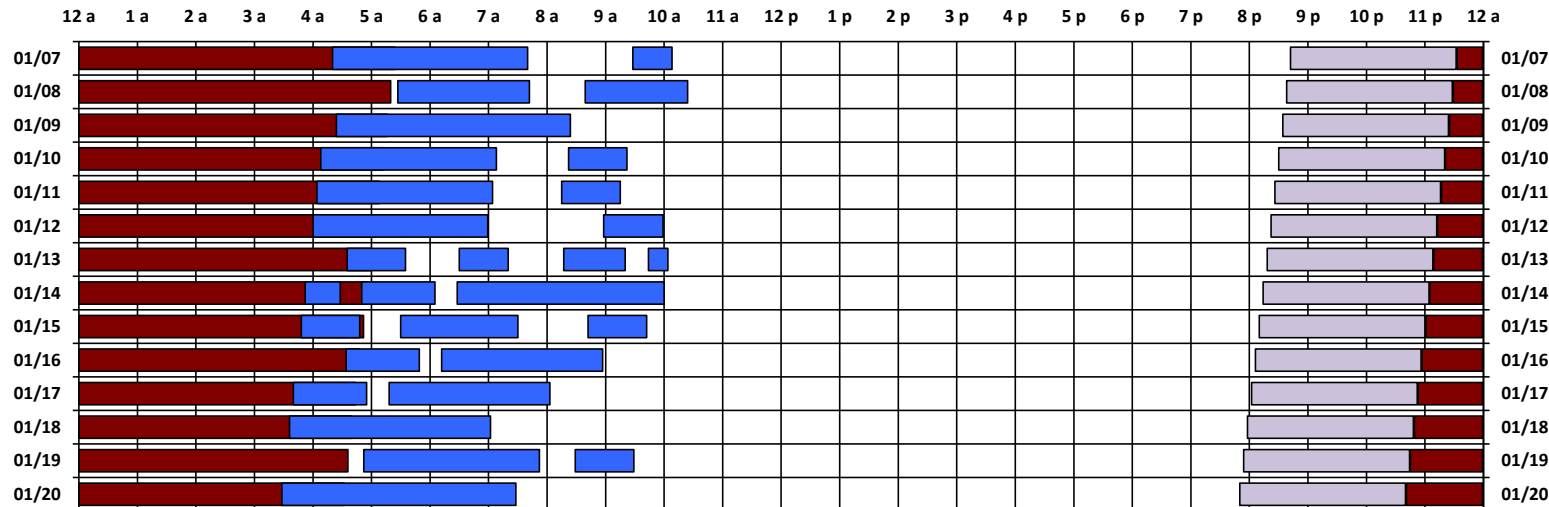

You are viewing the satellite schedule in Pacific Time. Daylight saving time, when applicable, is included.

SPTR
Skynet
DSCS

South Pole Satellite Schedule

Date	SPTR Pass 1			SPTR Pass 2			SPTR Pass 3			SPTR Pass 4			SPTR Pass 5			Total Dur	DSCS Pass		Skynet Pass	
	Start	End	Dur	Start	End	Dur	Start	End	Dur	Start	End	Dur	Start	End	Dur		Start	End	Start	End
01/07/18	4:20 A	7:40 A	3:20	9:28 A	10:08 A	0:40	No Pass	No Pass	No Pass	No Pass	No Pass	No Pass	No Pass	No Pass	No Pass	4:00	8:43 P	11:33 P	11:34 P	5:24 A
01/08/18	5:27 A	7:42 A	2:15	8:39 A	10:24 A	1:45	No Pass	No Pass	No Pass	No Pass	No Pass	No Pass	No Pass	No Pass	No Pass	4:00	8:39 P	11:29 P	11:30 P	5:20 A
01/09/18	4:24 A	8:24 A	4:00	No Pass	No Pass	No Pass	No Pass	No Pass	No Pass	No Pass	No Pass	No Pass	No Pass	No Pass	No Pass	4:00	8:35 P	11:25 P	11:26 P	5:16 A
01/10/18	4:08 A	7:08 A	3:00	8:22 A	9:22 A	1:00	No Pass	No Pass	No Pass	No Pass	No Pass	No Pass	No Pass	No Pass	No Pass	4:00	8:31 P	11:21 P	11:22 P	5:12 A
01/11/18	4:04 A	7:04 A	3:00	8:15 A	9:15 A	1:00	No Pass	No Pass	No Pass	No Pass	No Pass	No Pass	No Pass	No Pass	No Pass	4:00	8:27 P	11:17 P	11:18 P	5:08 A
01/12/18	4:00 A	6:59 A	2:59	8:58 A	9:59 A	1:01	No Pass	No Pass	No Pass	No Pass	No Pass	No Pass	No Pass	No Pass	No Pass	4:00	8:23 P	11:13 P	11:14 P	5:04 A
01/13/18	4:35 A	5:35 A	1:00	6:30 A	7:20 A	0:50	8:17 A	9:20 A	1:03	9:44 A	10:04 A	0:20	No Pass	No Pass	No Pass	3:13	8:19 P	11:09 P	11:10 P	5:00 A
01/14/18	3:52 A	4:28 A	0:36	4:50 A	6:05 A	1:15	6:28 A	10:00 A	3:32	No Pass	No Pass	No Pass	No Pass	No Pass	No Pass	5:23	8:15 P	11:05 P	11:06 P	4:56 A
01/15/18	3:48 A	4:48 A	1:00	5:30 A	7:30 A	2:00	8:42 A	9:42 A	1:00	No Pass	No Pass	No Pass	No Pass	No Pass	No Pass	4:00	8:11 P	11:01 P	11:02 P	4:52 A
01/16/18	4:34 A	5:49 A	1:15	6:12 A	8:57 A	2:45	No Pass	No Pass	No Pass	No Pass	No Pass	No Pass	No Pass	No Pass	No Pass	4:00	8:07 P	10:57 P	10:58 P	4:48 A
01/17/18	3:40 A	4:55 A	1:15	5:18 A	8:03 A	2:45	No Pass	No Pass	No Pass	No Pass	No Pass	No Pass	No Pass	No Pass	No Pass	4:00	8:03 P	10:53 P	10:54 P	4:44 A
01/18/18	3:36 A	7:02 A	3:26	No Pass	No Pass	No Pass	No Pass	No Pass	No Pass	No Pass	No Pass	No Pass	No Pass	No Pass	No Pass	3:26	7:59 P	10:49 P	10:50 P	4:40 A
01/19/18	4:52 A	7:52 A	3:00	8:29 A	9:29 A	1:00	No Pass	No Pass	No Pass	No Pass	No Pass	No Pass	No Pass	No Pass	No Pass	4:00	7:55 P	10:45 P	10:46 P	4:36 A
01/20/18	3:28 A	7:28 A	4:00	No Pass	No Pass	No Pass	No Pass	No Pass	No Pass	No Pass	No Pass	No Pass	No Pass	No Pass	No Pass	4:00	7:51 P	10:41 P	10:42 P	4:32 A

* Pass continues from previous or into next day.

† An additional pass occurs on this day, not shown on the schedule. Refer to CEL text file for details.

Schedule updated on 01/10/18