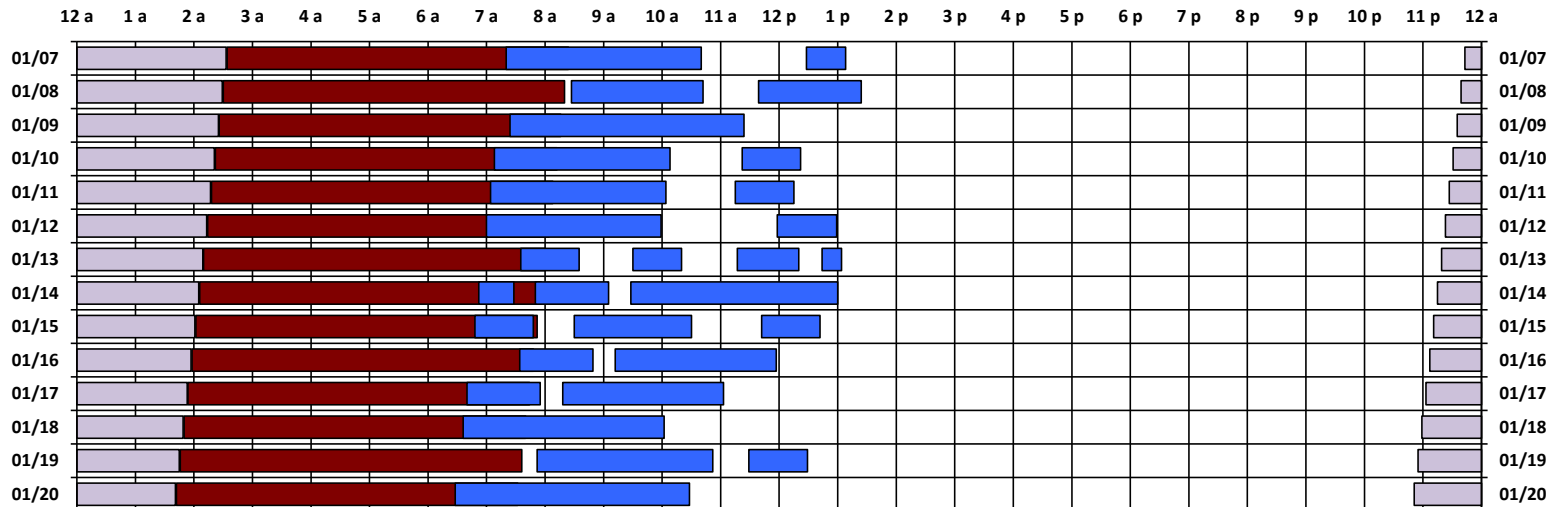

You are viewing the satellite schedule in Eastern Time. Daylight saving time, when applicable, is included.

SPTR
Skynet
DSCS

South Pole Satellite Schedule

Date	SPTR Pass 1			SPTR Pass 2			SPTR Pass 3			SPTR Pass 4			SPTR Pass 5			Total Dur	DSCS Pass		Skynet Pass	
	Start	End	Dur	Start	End	Dur	Start	End	Dur	Start	End	Dur	Start	End	Dur		Start	End	Start	End
01/07/18	7:20 A	10:40 A	3:20	12:28 P	1:08 P	0:40	No Pass	No Pass	No Pass	No Pass	No Pass	No Pass	No Pass	No Pass	No Pass	4:00	11:43 P	2:33 A	2:34 A	8:24 A
01/08/18	8:27 A	10:42 A	2:15	11:39 A	1:24 P	1:45	No Pass	No Pass	No Pass	No Pass	No Pass	No Pass	No Pass	No Pass	No Pass	4:00	11:39 P	2:29 A	2:30 A	8:20 A
01/09/18	7:24 A	11:24 A	4:00	No Pass	No Pass	No Pass	No Pass	No Pass	No Pass	No Pass	No Pass	No Pass	No Pass	No Pass	No Pass	4:00	11:35 P	2:25 A	2:26 A	8:16 A
01/10/18	7:08 A	10:08 A	3:00	11:22 A	12:22 P	1:00	No Pass	No Pass	No Pass	No Pass	No Pass	No Pass	No Pass	No Pass	No Pass	4:00	11:31 P	2:21 A	2:22 A	8:12 A
01/11/18	7:04 A	10:04 A	3:00	11:15 A	12:15 P	1:00	No Pass	No Pass	No Pass	No Pass	No Pass	No Pass	No Pass	No Pass	No Pass	4:00	11:27 P	2:17 A	2:18 A	8:08 A
01/12/18	7:00 A	9:59 A	2:59	11:58 A	12:59 P	1:01	No Pass	No Pass	No Pass	No Pass	No Pass	No Pass	No Pass	No Pass	No Pass	4:00	11:23 P	2:13 A	2:14 A	8:04 A
01/13/18	7:35 A	8:35 A	1:00	9:30 A	10:20 A	0:50	11:17 A	12:20 P	1:03	12:44 P	1:04 P	0:20	No Pass	No Pass	No Pass	3:13	11:19 P	2:09 A	2:10 A	8:00 A
01/14/18	6:52 A	7:28 A	0:36	7:50 A	9:05 A	1:15	9:28 A	1:00 P	3:32	No Pass	No Pass	No Pass	No Pass	No Pass	No Pass	5:23	11:15 P	2:05 A	2:06 A	7:56 A
01/15/18	6:48 A	7:48 A	1:00	8:30 A	10:30 A	2:00	11:42 A	12:42 P	1:00	No Pass	No Pass	No Pass	No Pass	No Pass	No Pass	4:00	11:11 P	2:01 A	2:02 A	7:52 A
01/16/18	7:34 A	8:49 A	1:15	9:12 A	11:57 A	2:45	No Pass	No Pass	No Pass	No Pass	No Pass	No Pass	No Pass	No Pass	No Pass	4:00	11:07 P	1:57 A	1:58 A	7:48 A
01/17/18	6:40 A	7:55 A	1:15	8:18 A	11:03 A	2:45	No Pass	No Pass	No Pass	No Pass	No Pass	No Pass	No Pass	No Pass	No Pass	4:00	11:03 P	1:53 A	1:54 A	7:44 A
01/18/18	6:36 A	10:02 A	3:26	No Pass	No Pass	No Pass	No Pass	No Pass	No Pass	No Pass	No Pass	No Pass	No Pass	No Pass	No Pass	3:26	10:59 P	1:49 A	1:50 A	7:40 A
01/19/18	7:52 A	10:52 A	3:00	11:29 A	12:29 P	1:00	No Pass	No Pass	No Pass	No Pass	No Pass	No Pass	No Pass	No Pass	No Pass	4:00	10:55 P	1:45 A	1:46 A	7:36 A
01/20/18	6:28 A	10:28 A	4:00	No Pass	No Pass	No Pass	No Pass	No Pass	No Pass	No Pass	No Pass	No Pass	No Pass	No Pass	No Pass	4:00	10:51 P	1:41 A	1:42 A	7:32 A

* Pass continues from previous or into next day.

† An additional pass occurs on this day, not shown on the schedule. Refer to CEL text file for details.

Schedule updated on 01/10/18